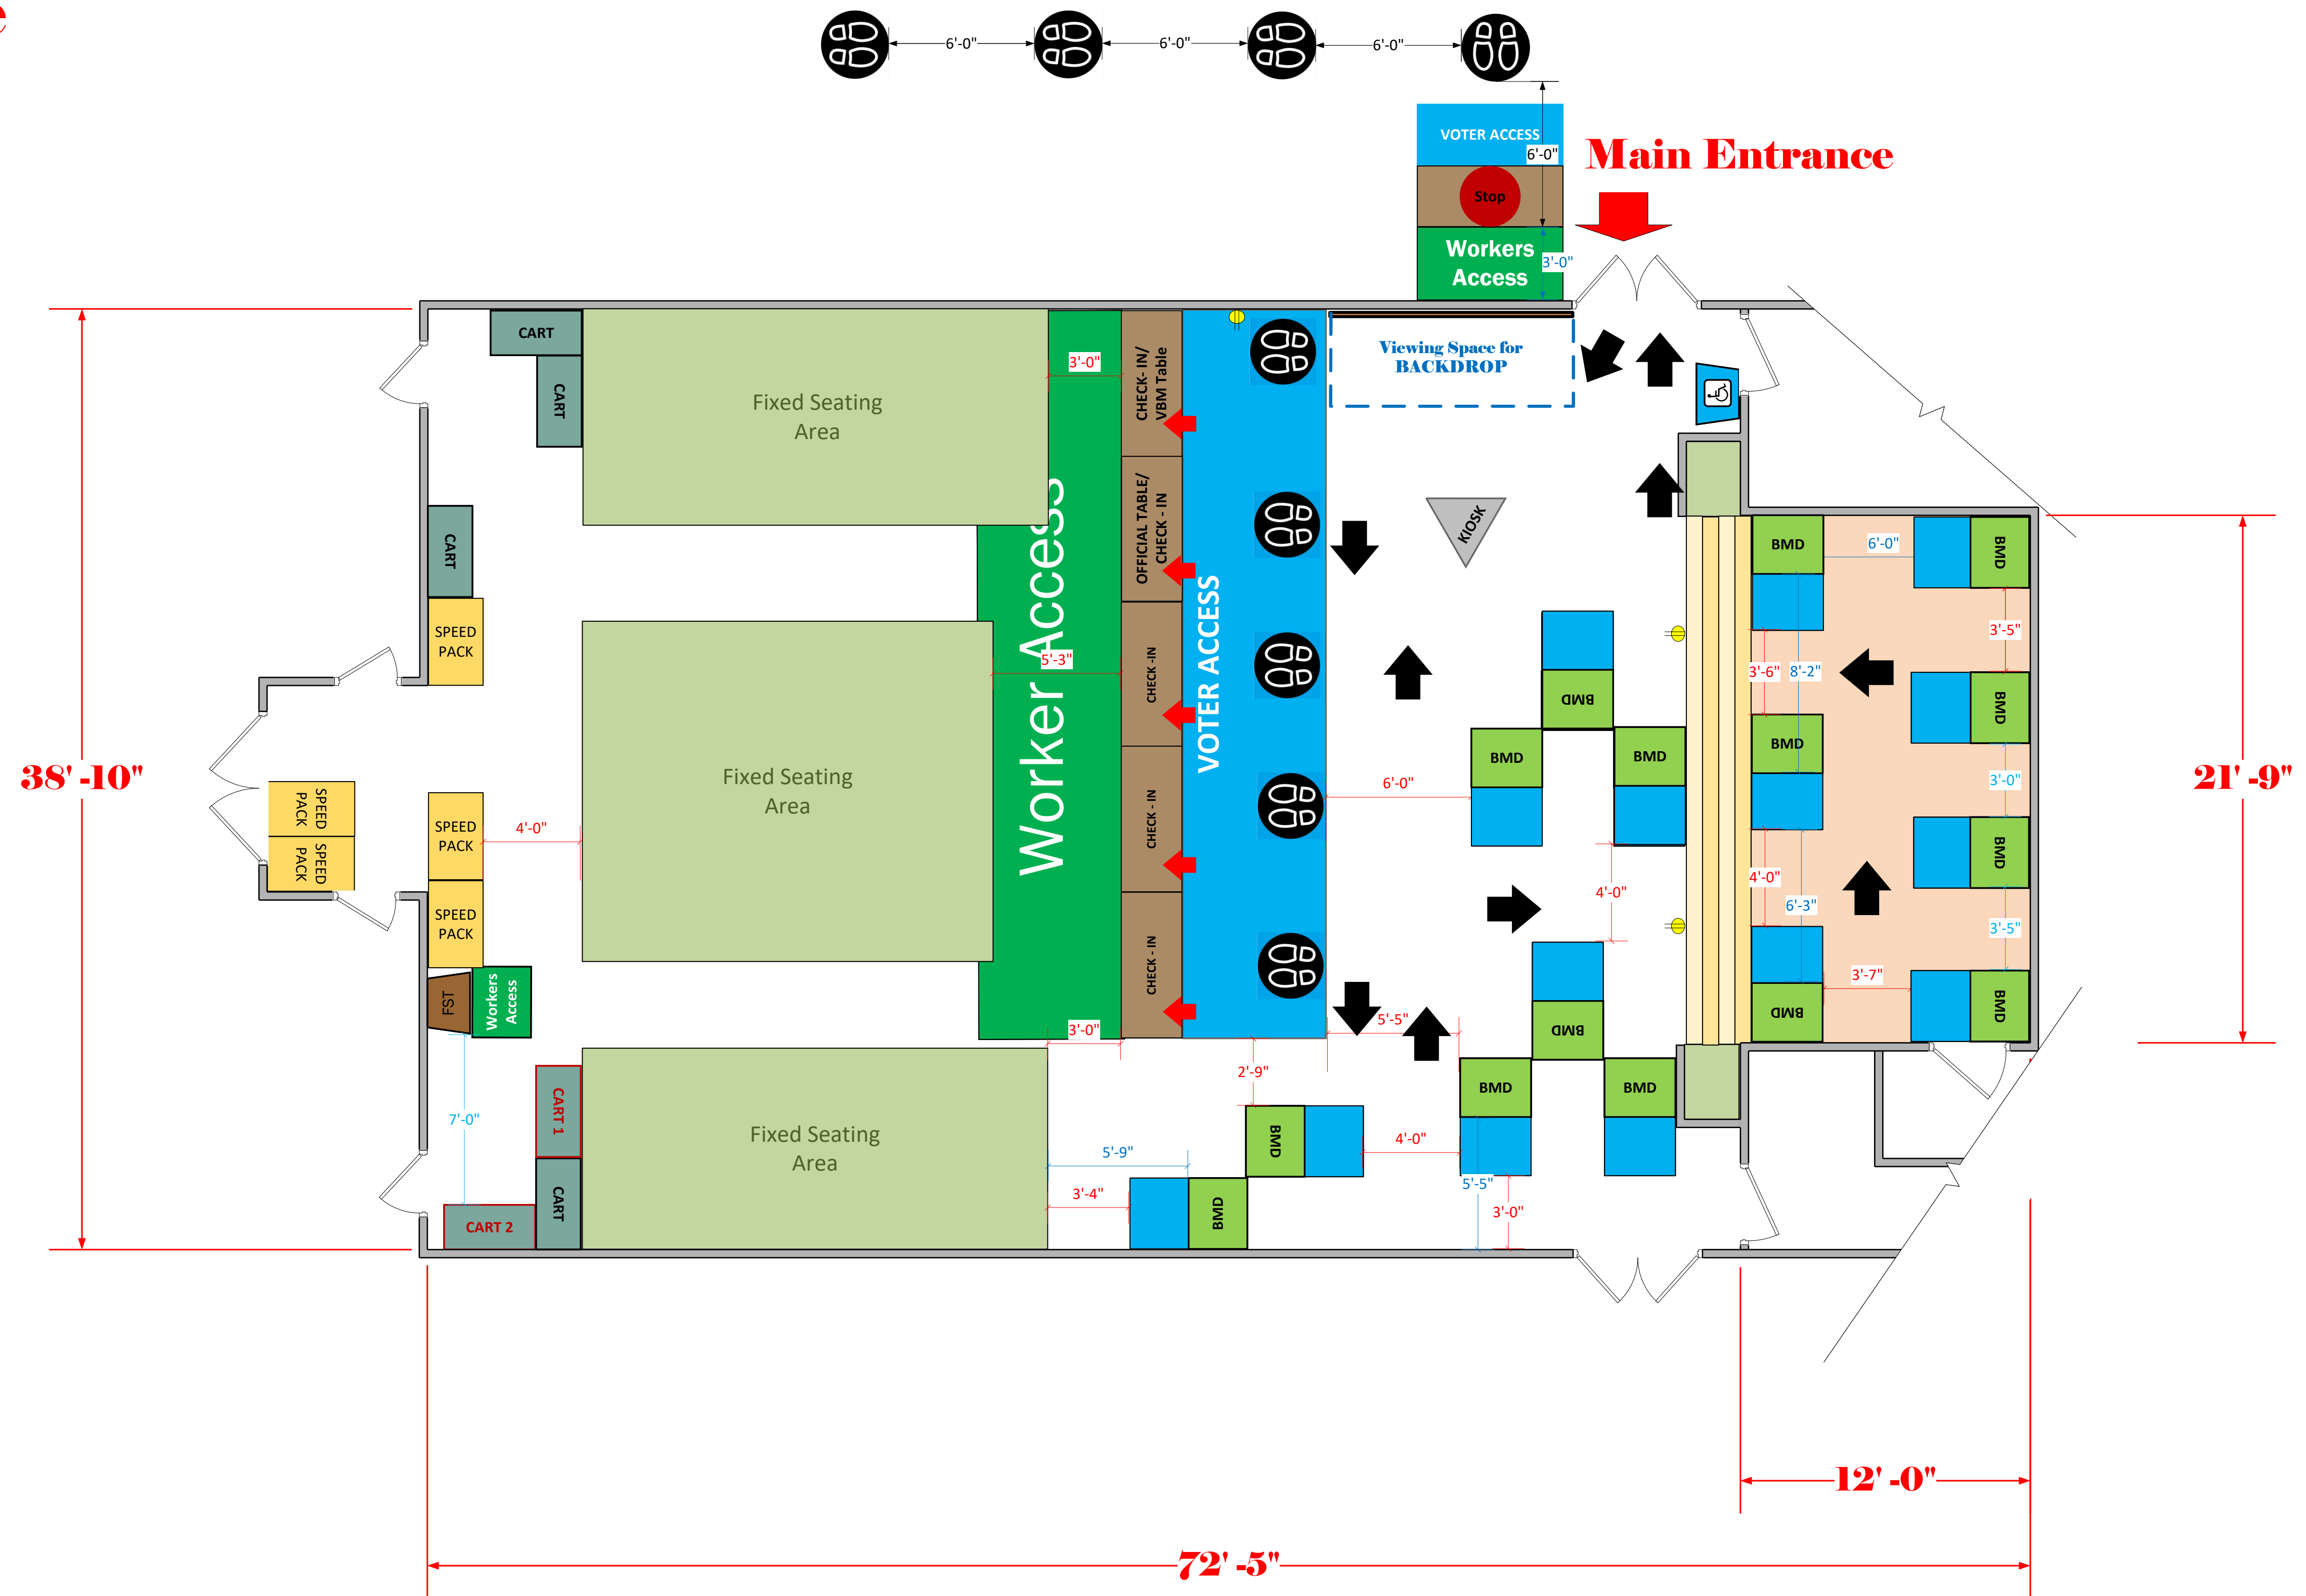

Auditorium & Stage

(1,064 Sq Ft)
Usable Space

LEGEND

Room Size	Dimension: 28' X 38'	Sq. Ft: 1,316
EPB	Primary: 5	Secondary: Pending
BMD	Total: 15	Actual:
Circuits	Total: Pending	Usable: Pending
Floor Decals		
BALLOT MARKING DEVICE		
CHECK IN TABLE		
BMD CART		
BACKDROP		
KIOSK		
POWER OUTLET		
PROTRUDING OBJECT		
ROUTER		
POWER CORDS		

TITLE
Napa St Elementary School
VC # 12620

SCALE
1: 48

DRAWN BY
Cassandra Stipes