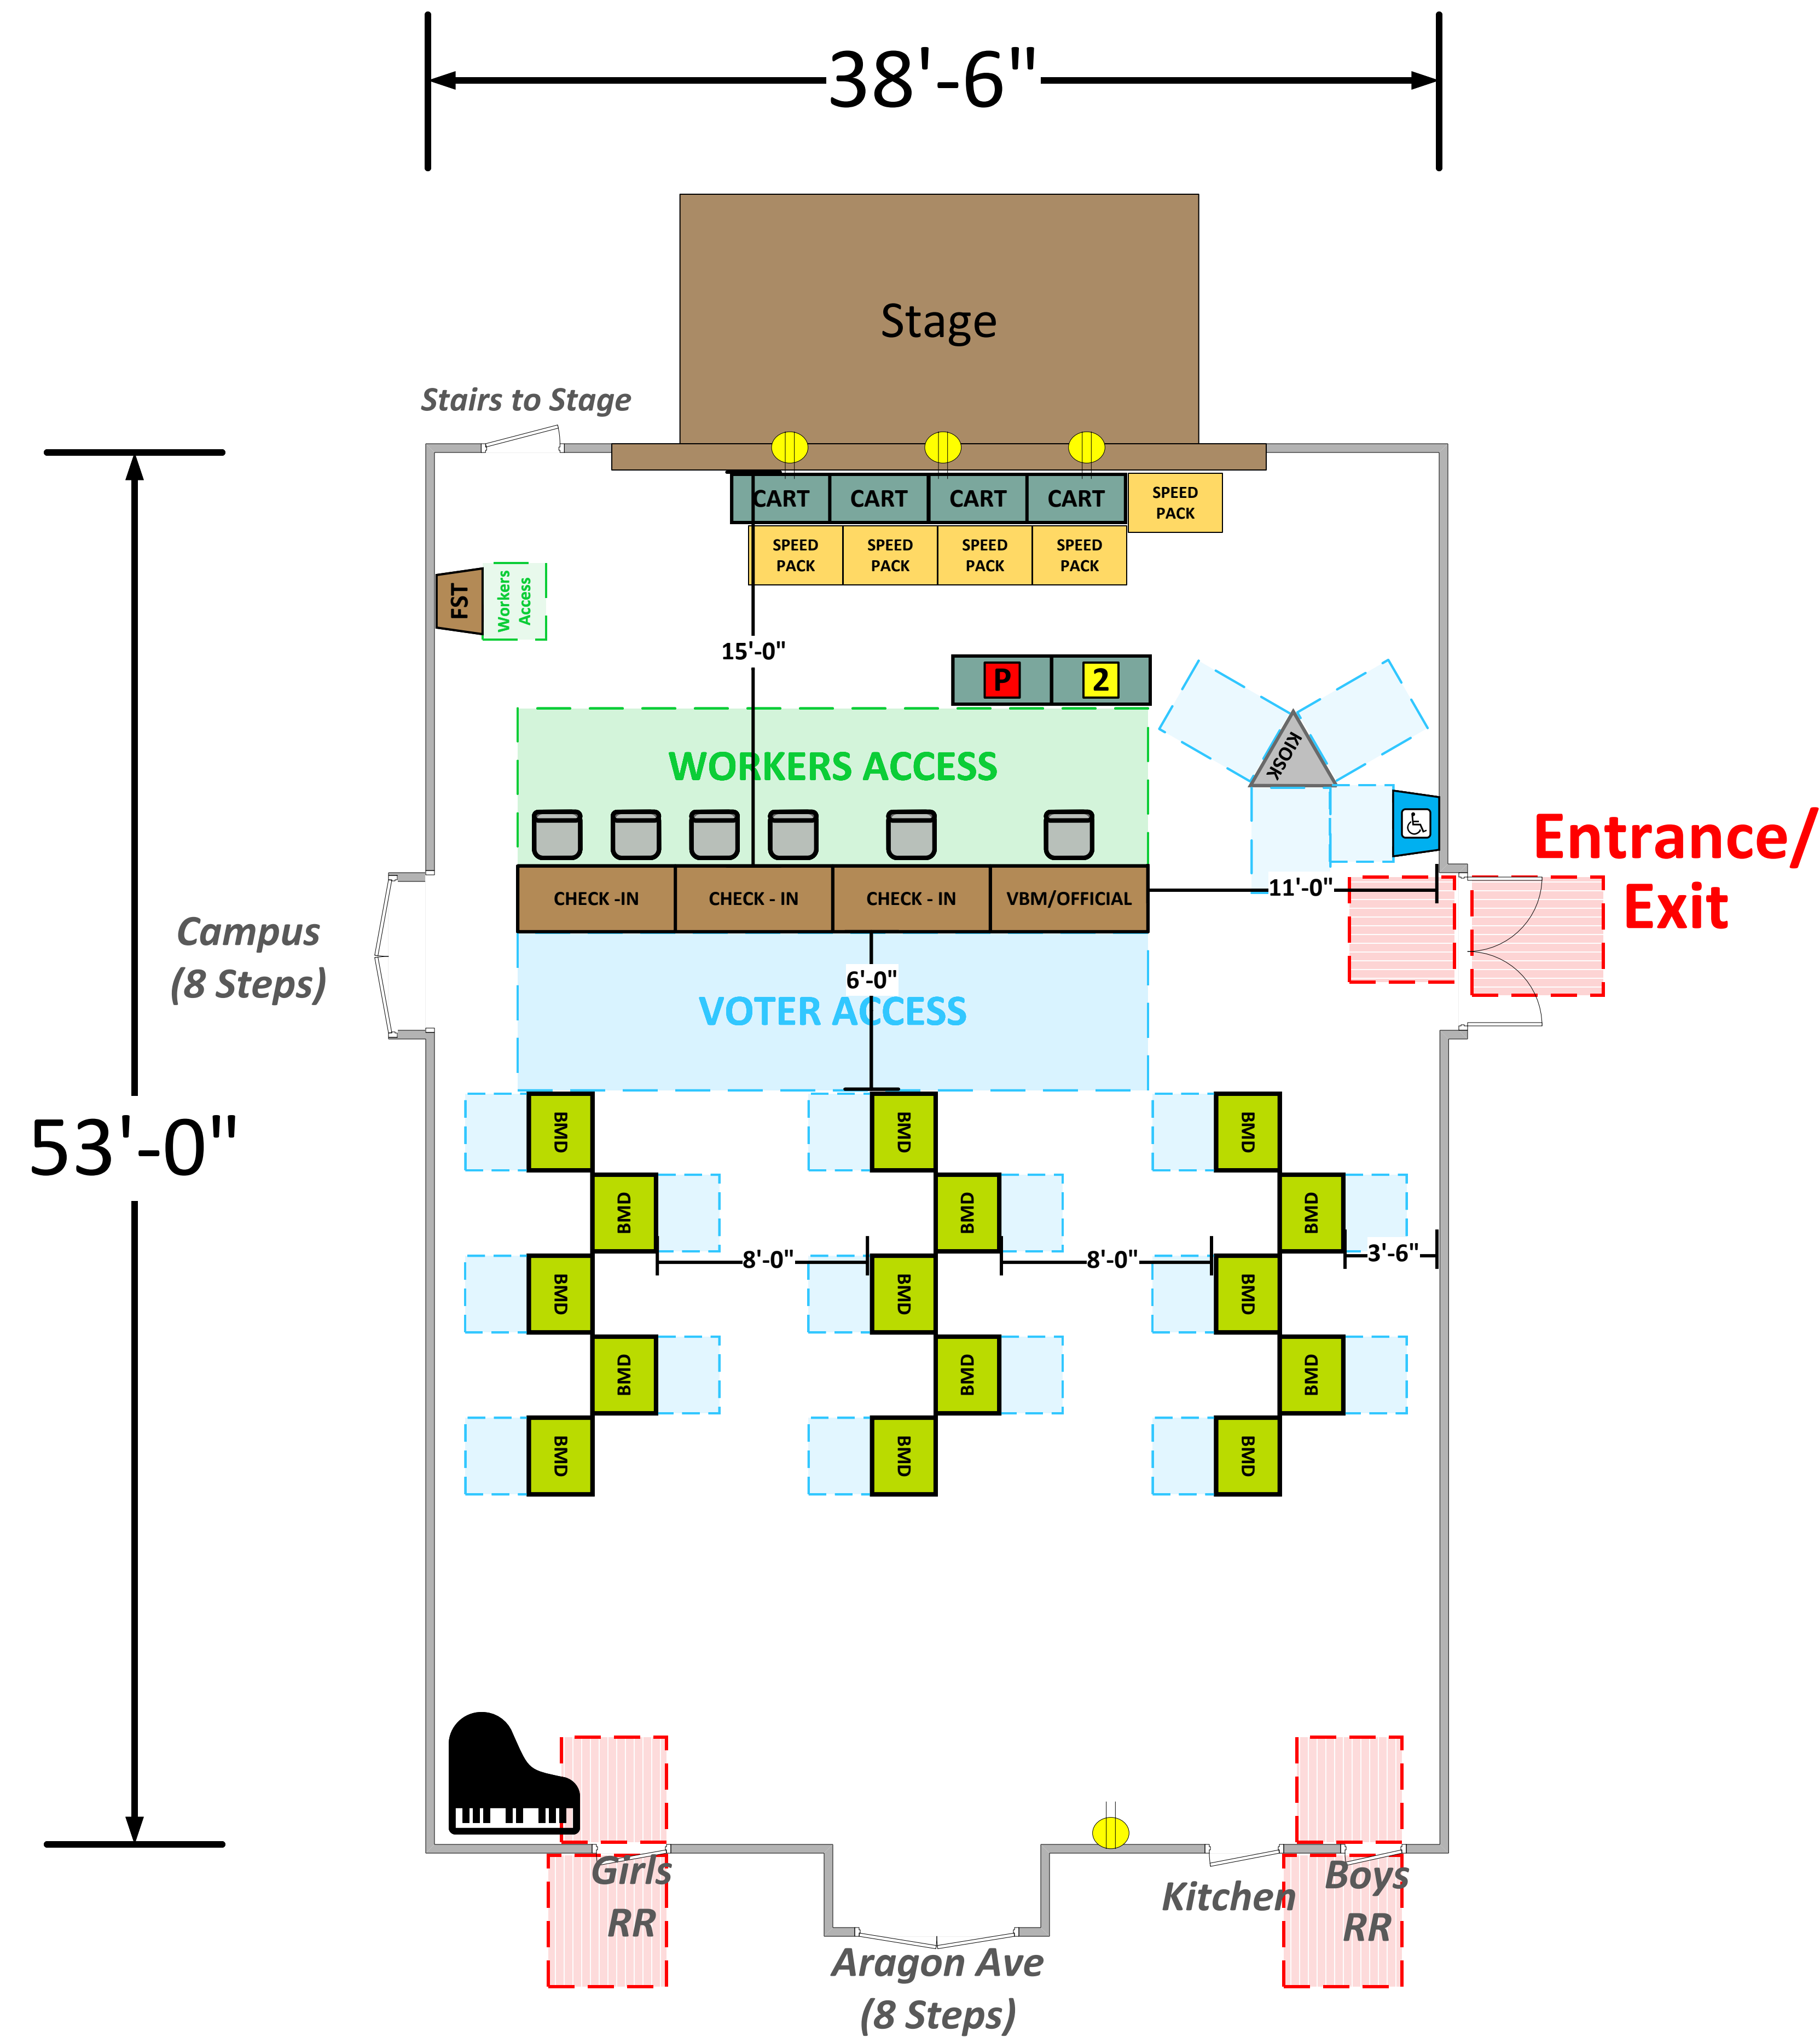

# Auditorium (2,014 Usable Sq. Ft.)

## LEGEND

Room Size	Dimension:	Sq. Ft.:
	38'3" x 53'	2,014'
Number of BMDs	15	
POWER OUTLET		
PROTRUDING OBJECT		
Do Not Block Area		

TITLE  
**VCID 12638**  
**Aragon Avenue Elementary School**

**Each chair at a CHECK-IN station equals one ePollbook**

Equipment By:	Date:
<b>Dustin Fuller</b>	<b>03/25/2026</b>
Skeleton Drawn By:	Date:
<b>David Chaparro</b>	<b>06/30/25</b>
Scale:	
<b>1/4" inches = 1' Ft.</b>	