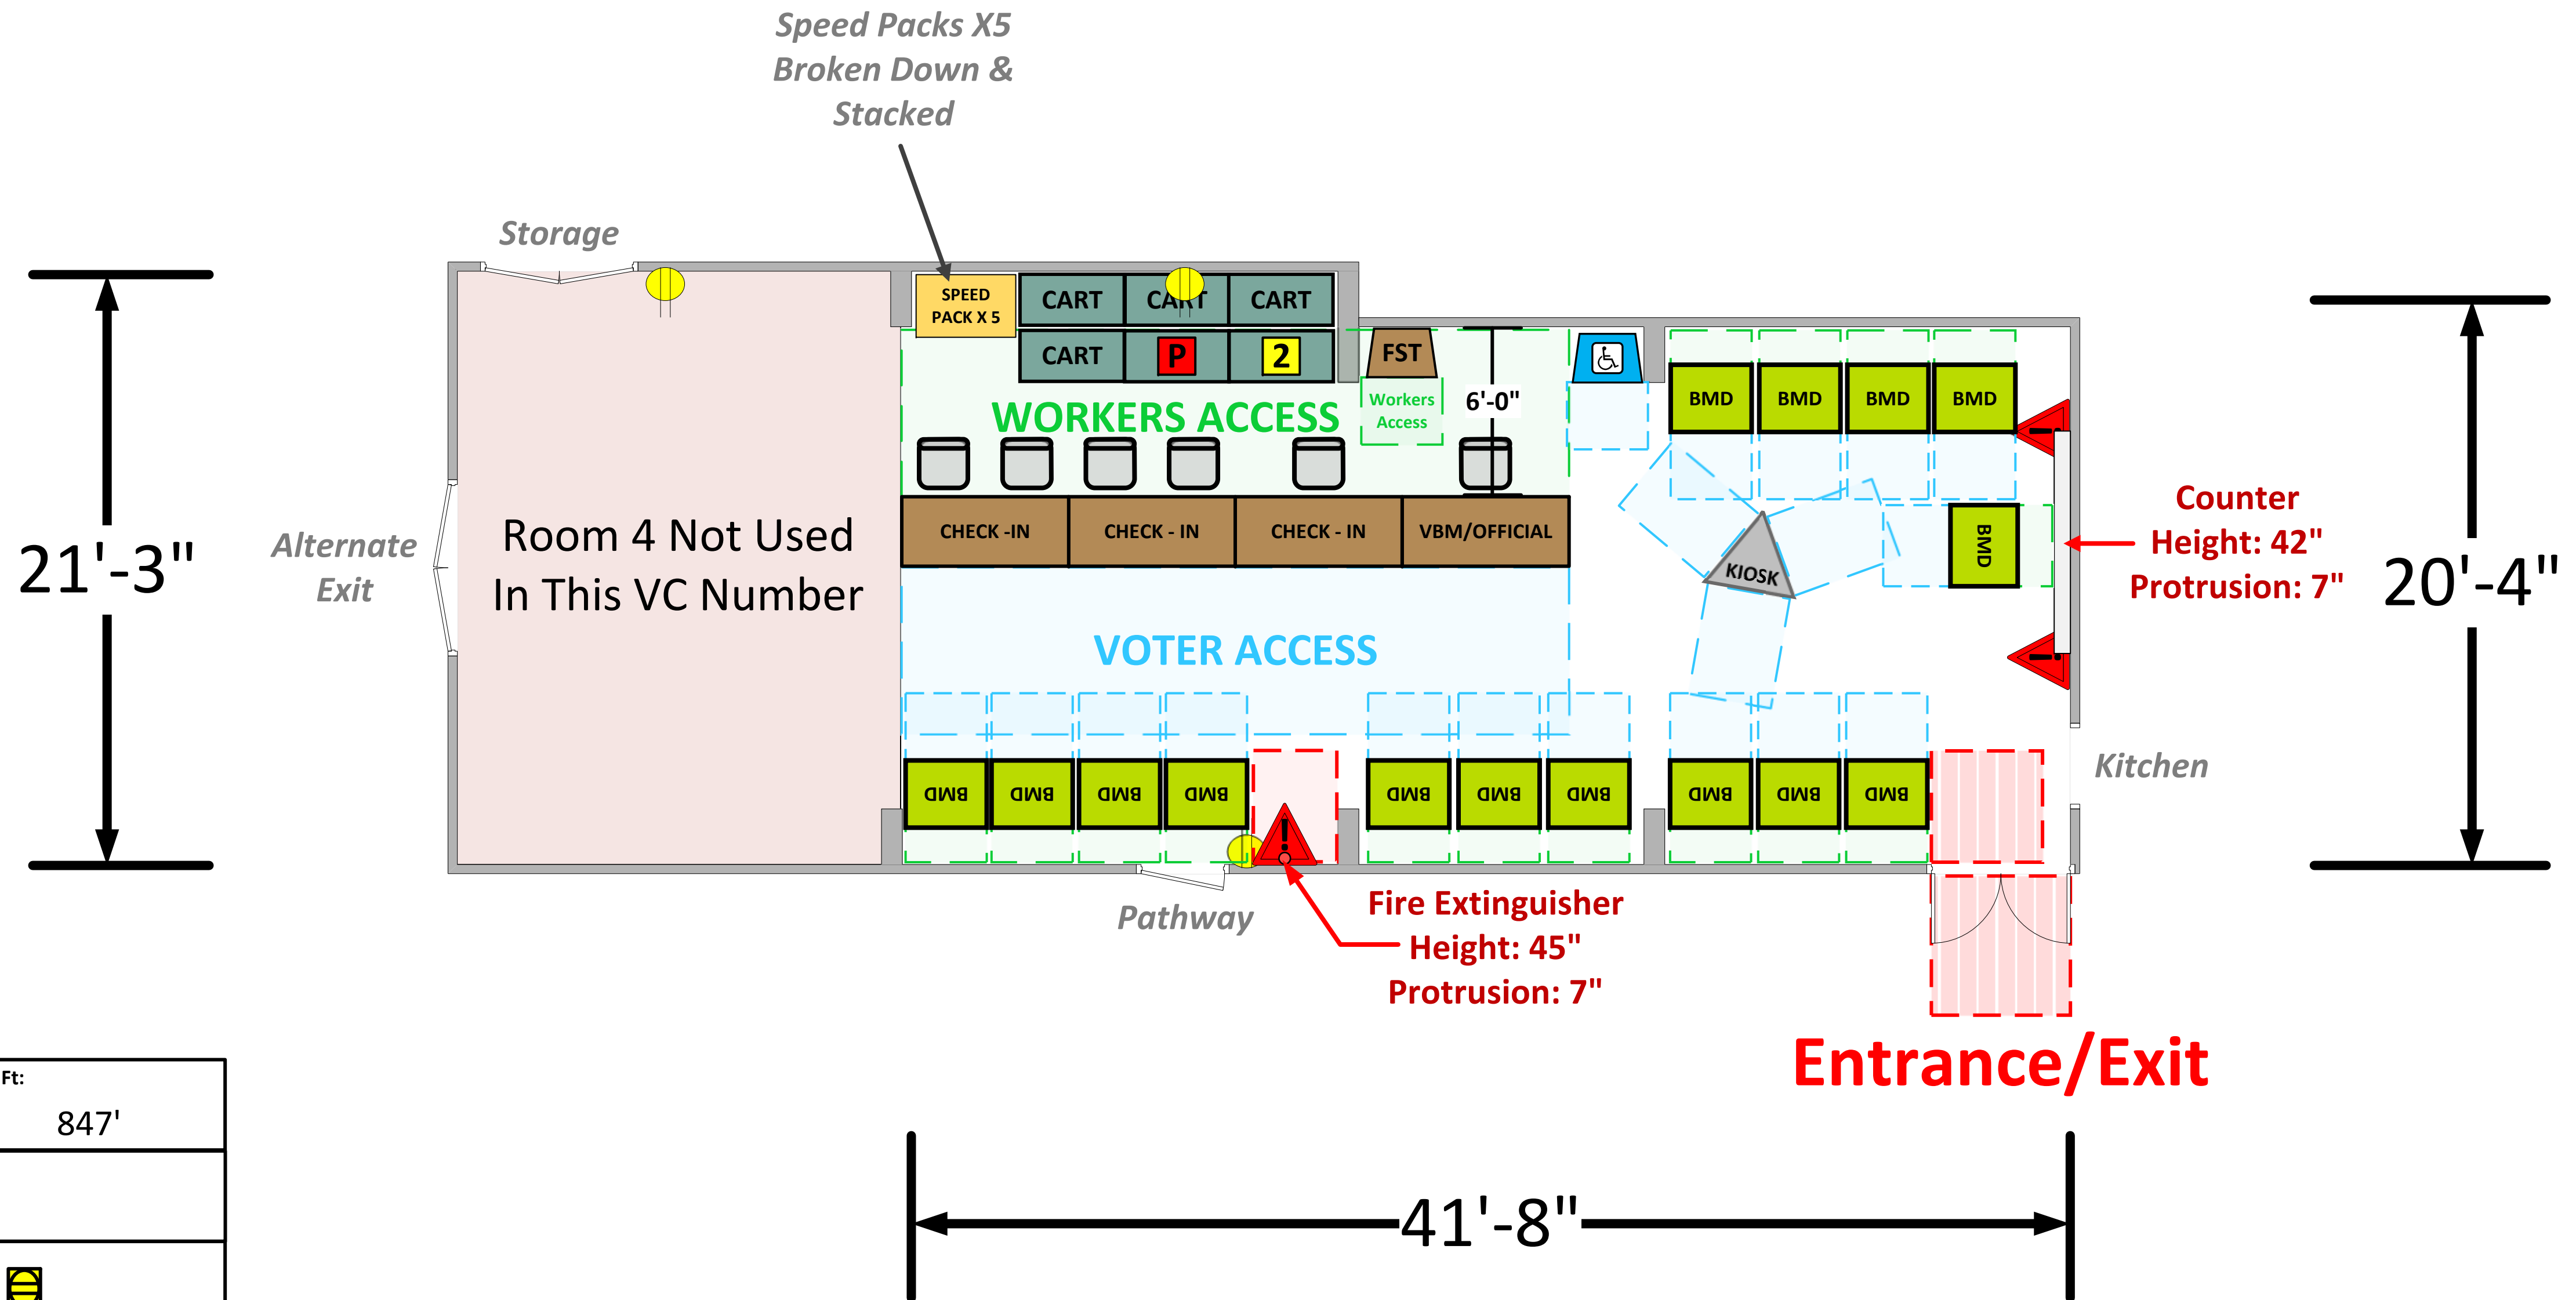

## Rooms 1 through 3

(847 Usable Sq. Ft.)

### LEGEND

Room Size	Dimension: 41'8" x 20'4"	Sq. Ft: 847'
Number of BMDs	15	
POWER OUTLET		
PROTRUDING OBJECT		
Do Not Block Area		

TITLE

**VCID 12652**  
**Calvary Apostolic Tabernacle**

**Each chair at a CHECK-IN station equals one ePollbook**

Equipment By: <b>Dustin Fuller</b>	Date: <b>05/08/2026</b>
Skeleton Drawn By: <b>David Chaparro</b>	Date: <b>04/16/26</b>
Scale: <b>1/4" inches = 1' Ft.</b>	