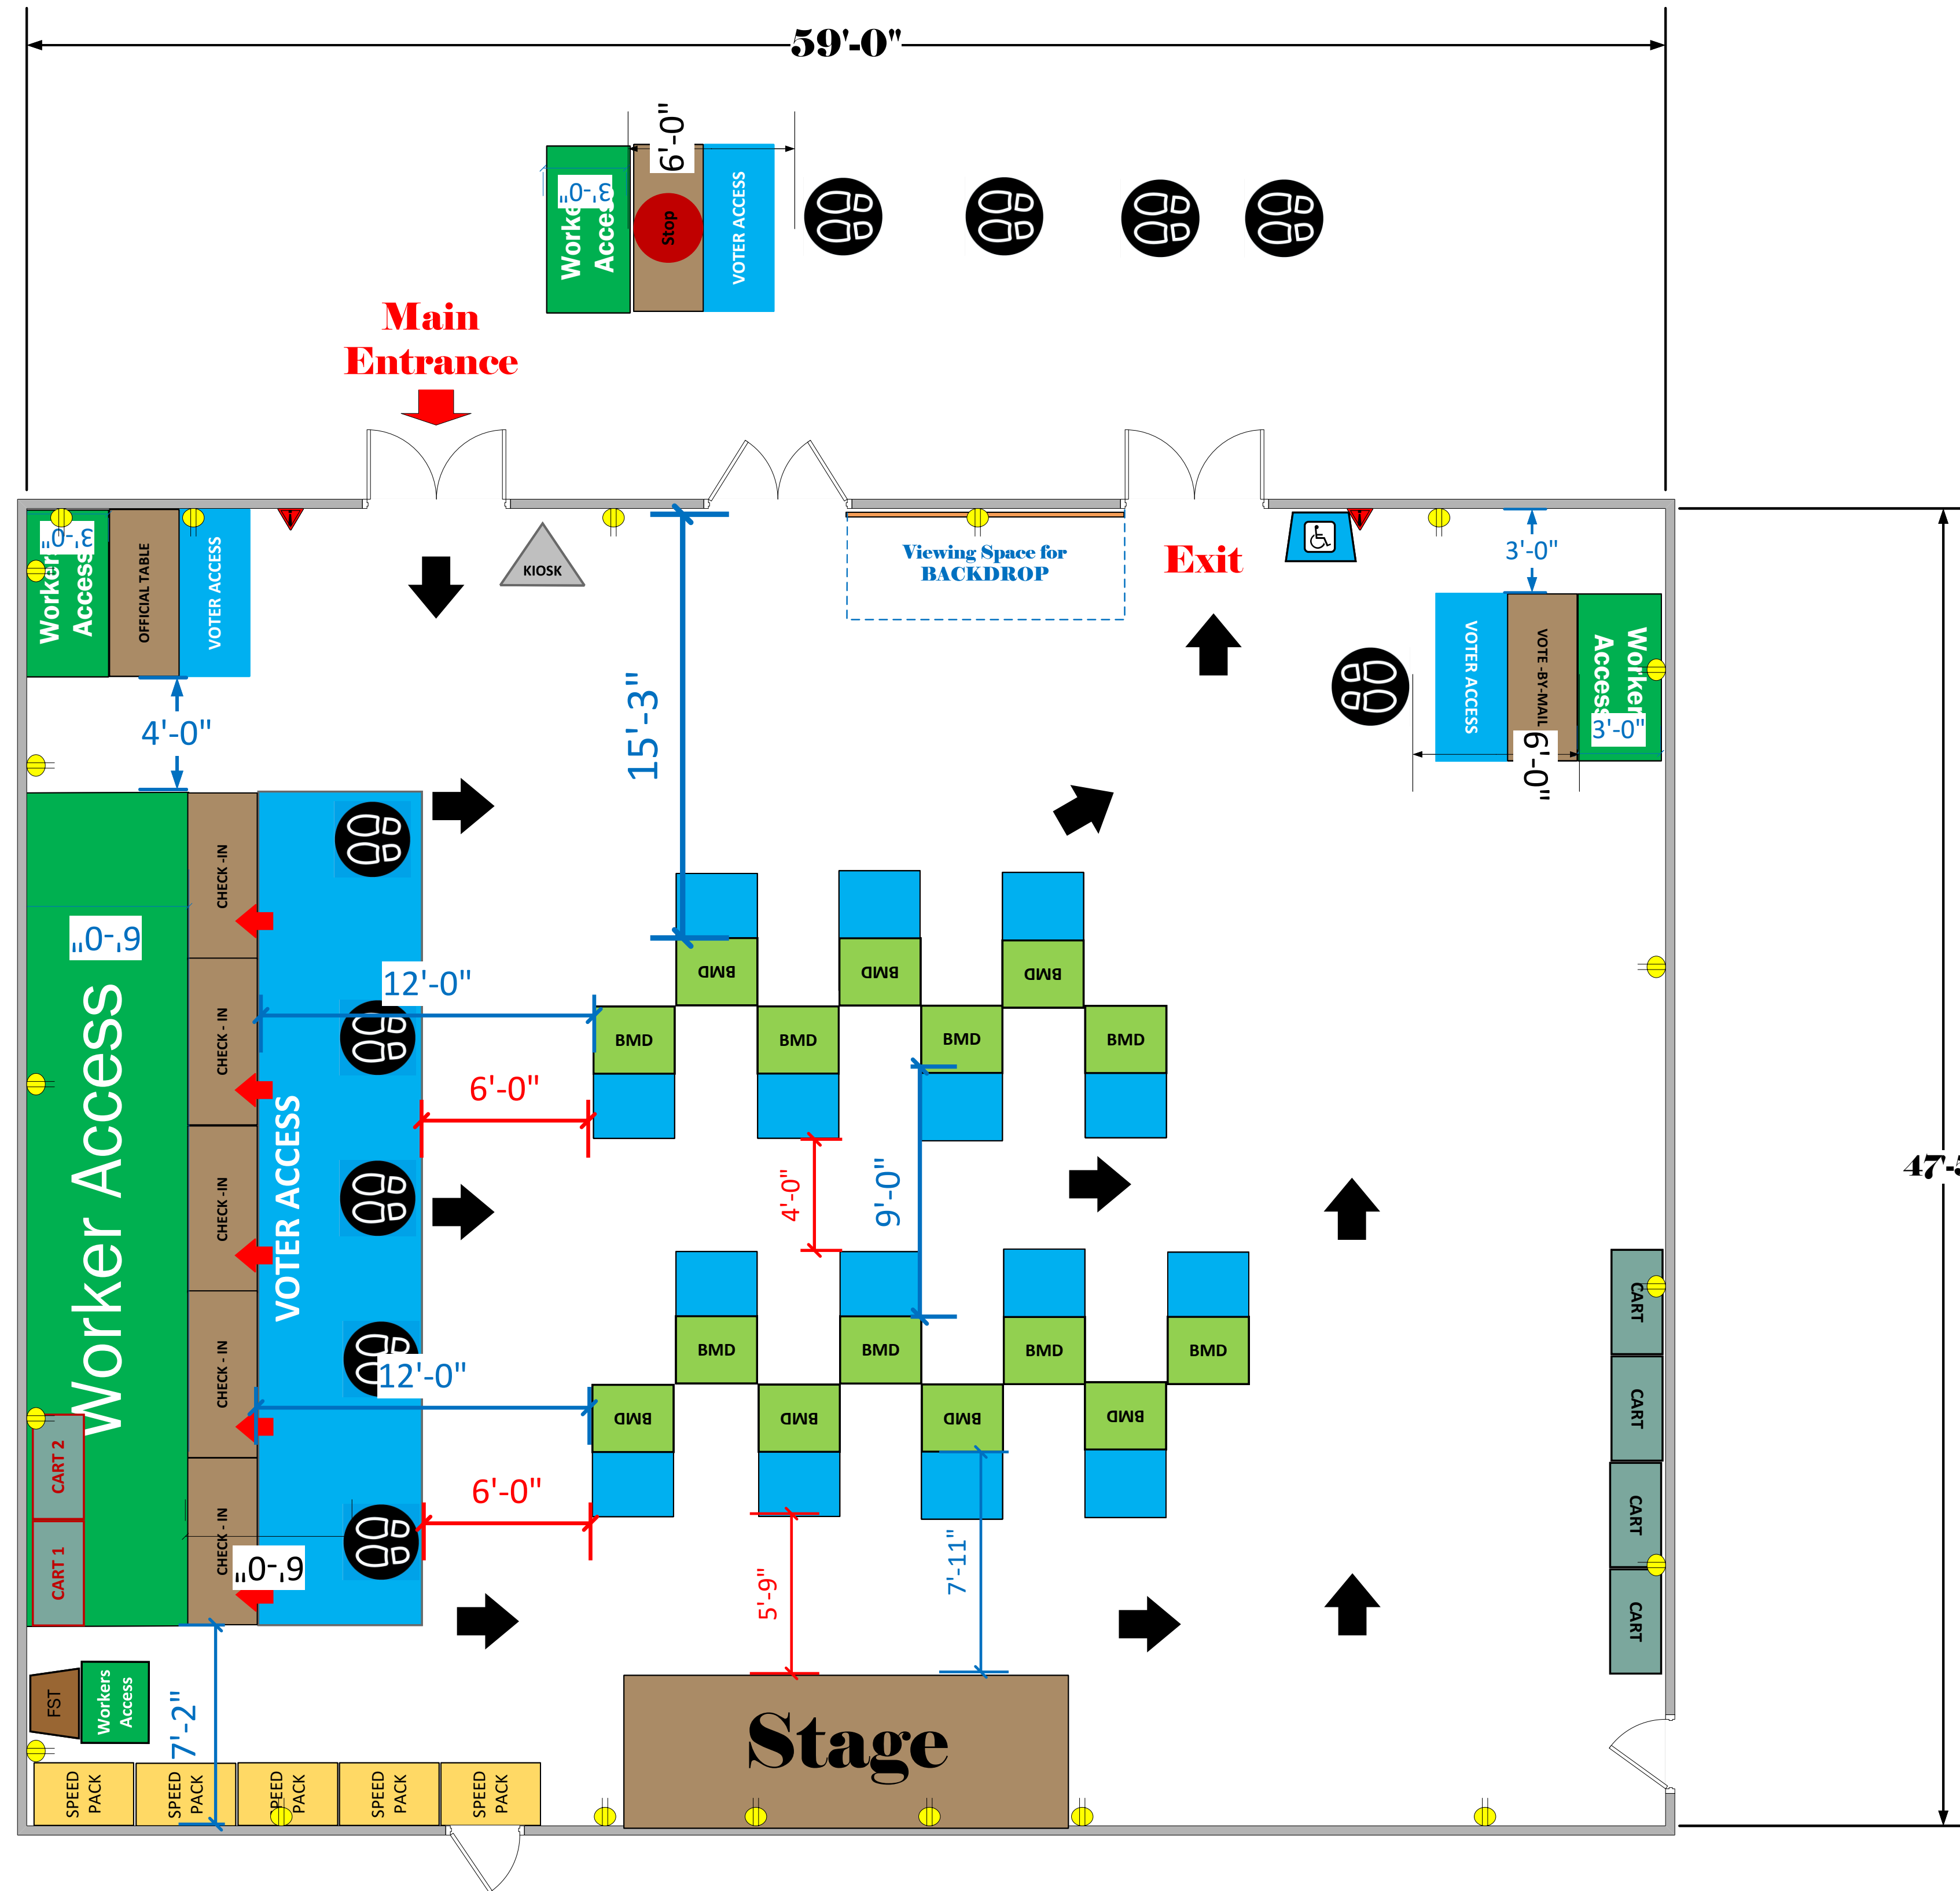

**Derian Hall
(2,773 Sq. Ft)**

LEGEND

Room Size	Dimension: 36 X 103'	Sq. Ft: 3708
EPB	Primary: 5	Secondary: 5
BMD	Total: 15	Actual: 15
Circuits	Total:	Usable:
Floor Decals		
BALLOT MARKING DEVICE		
CHECK IN TABLE		
BMD CART		
BACKDROP		
KIOSK		
POWER OUTLET		
PROTRUDING OBJECT		
ROUTER		
POWER CORDS		

TITLE
**Armenian Cilica Evangelica Chr
12803**

SCALE	1: 48
DRAWN BY	Ryan Rivas