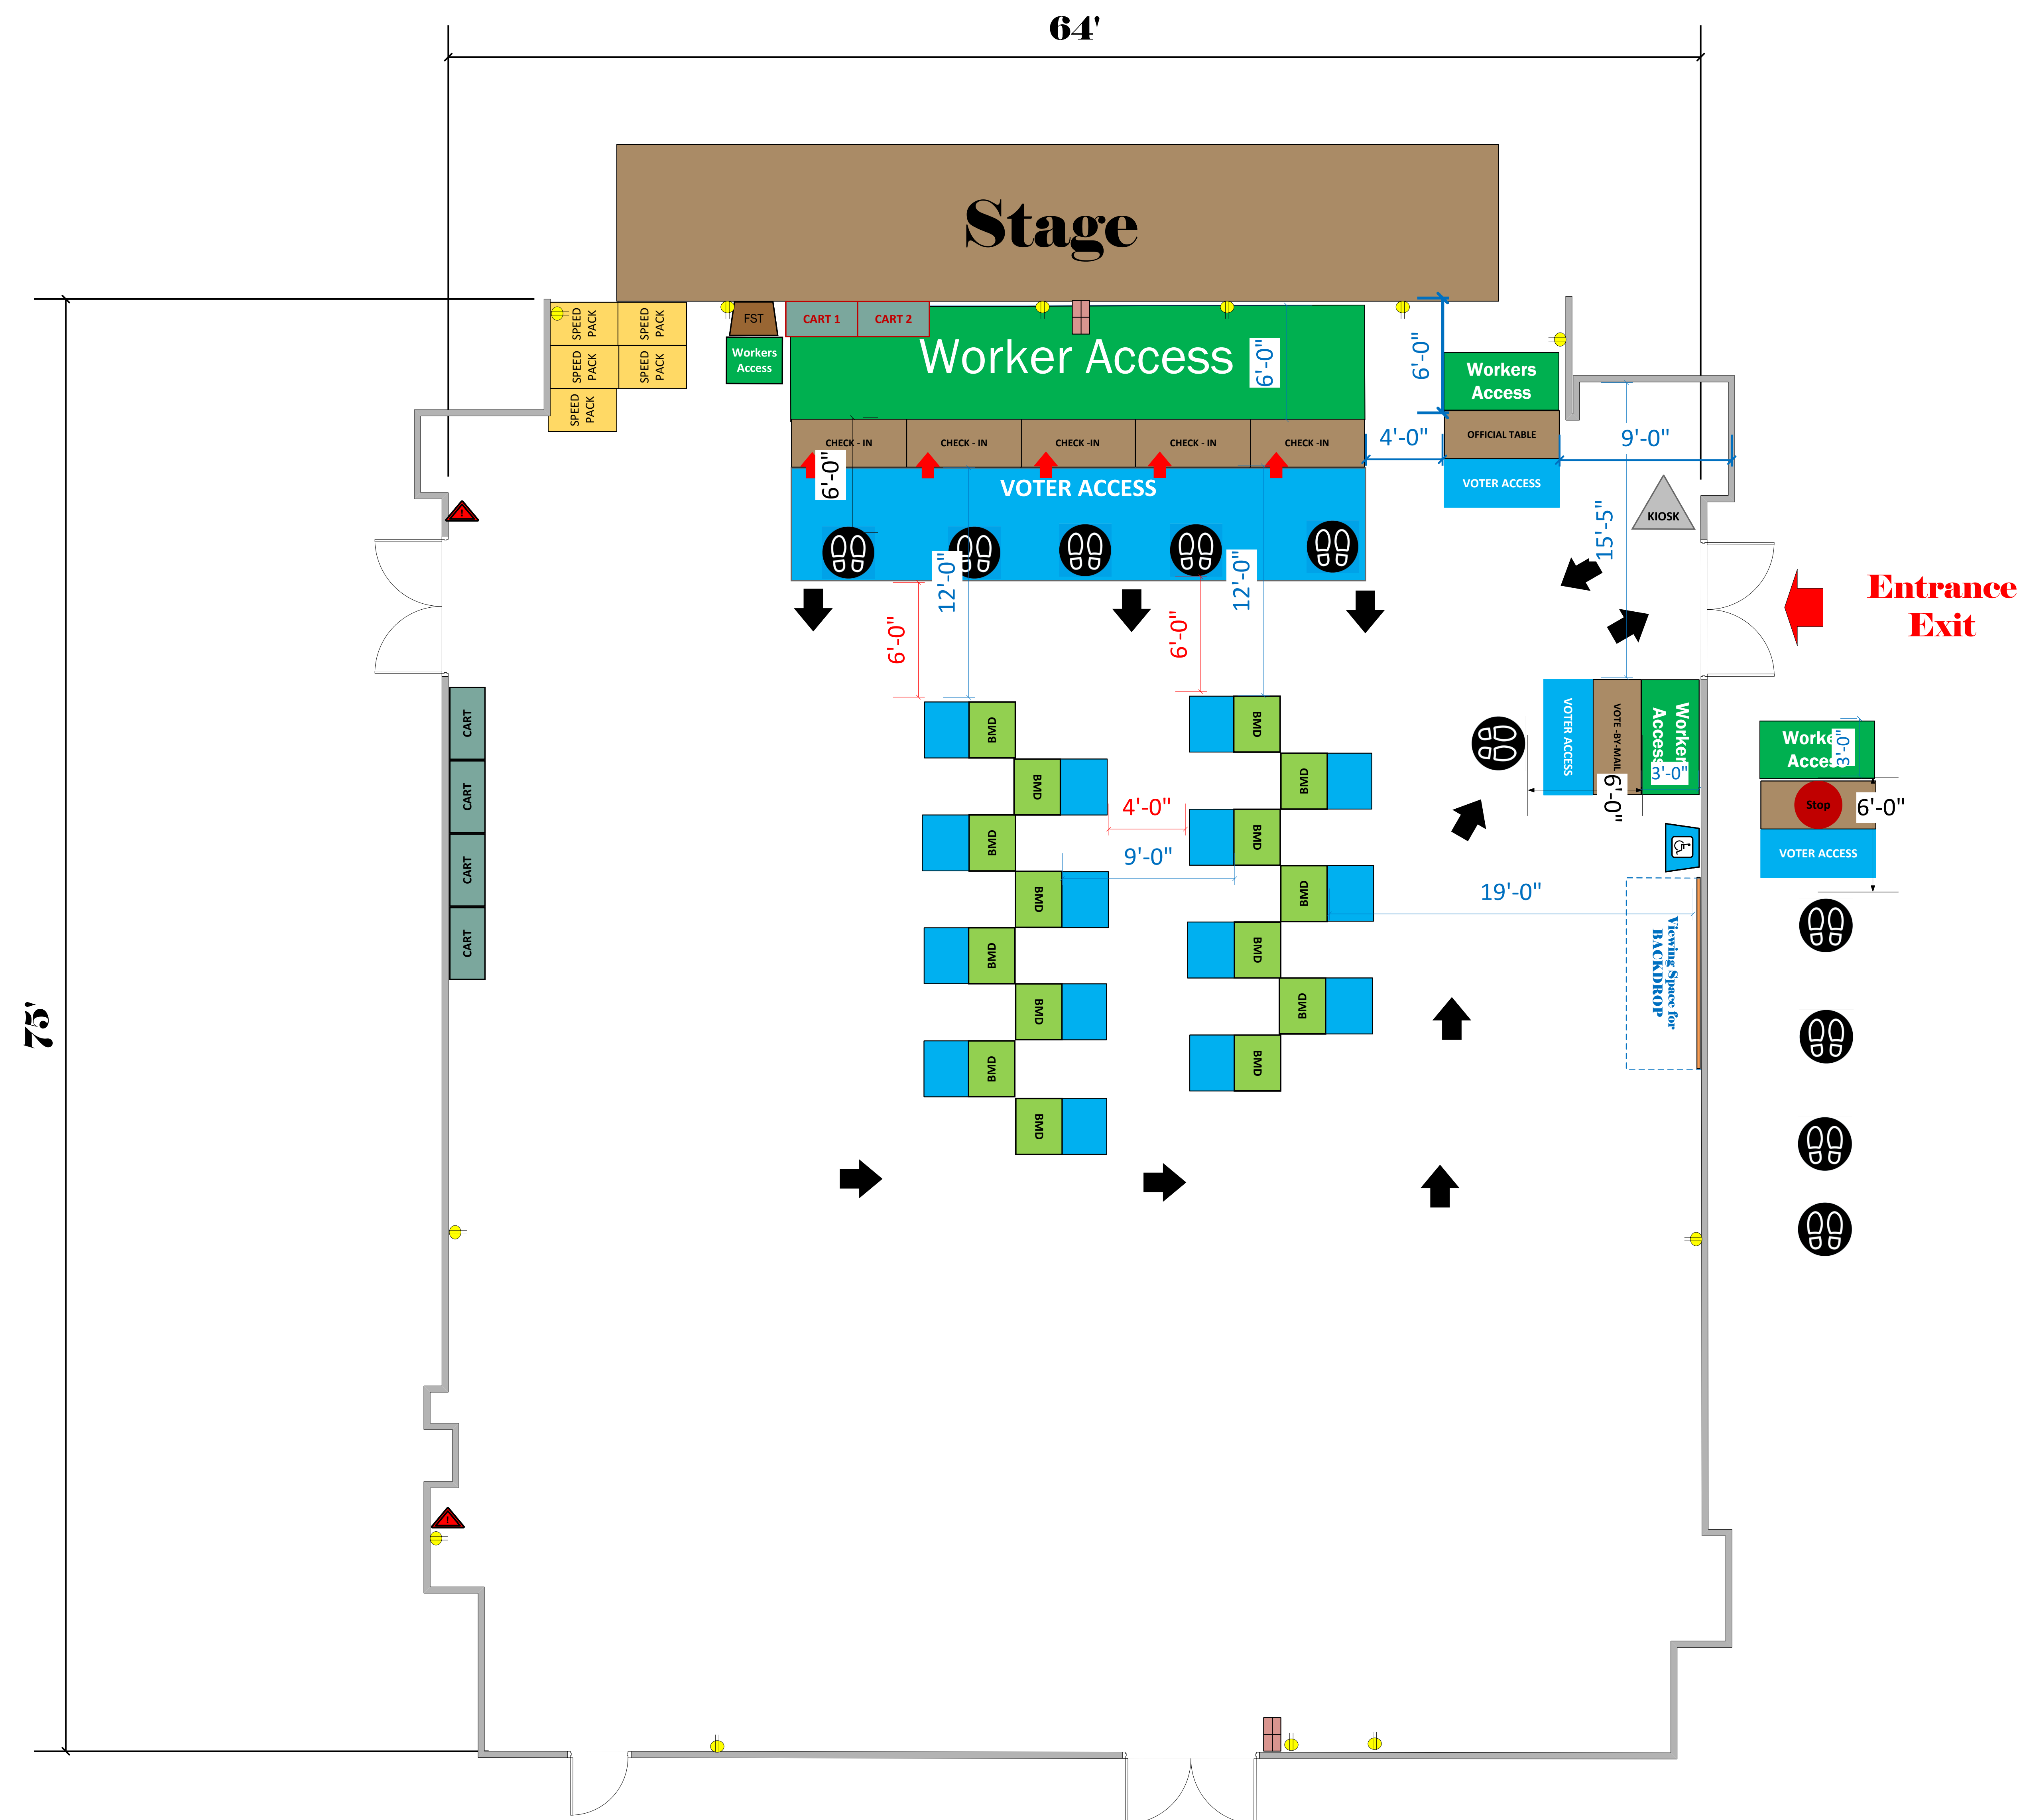

**Multi - Purpose Room  
( 4,674 Sq Ft )**

**LEGEND**

Room Size	Dimension: 75' x 64'	Sq. Ft: 4674
EPB	Primary:	Secondary:
BMD	Total: 15	Actual: 15
Circuits	Total:	Usable:
Floor Decals		
BALLOT MARKING DEVICE		
CHECK IN TABLE		
BMD CART		
BACKDROP		
KIOSK		
POWER OUTLET		
PROTRUDING OBJECT		
ROUTER		
POWER CORDS		

TITLE  
**Los Angeles Academy Middle School  
VCID # 12808**

SCALE	1: 48
DRAWN BY	Ryan Rivas