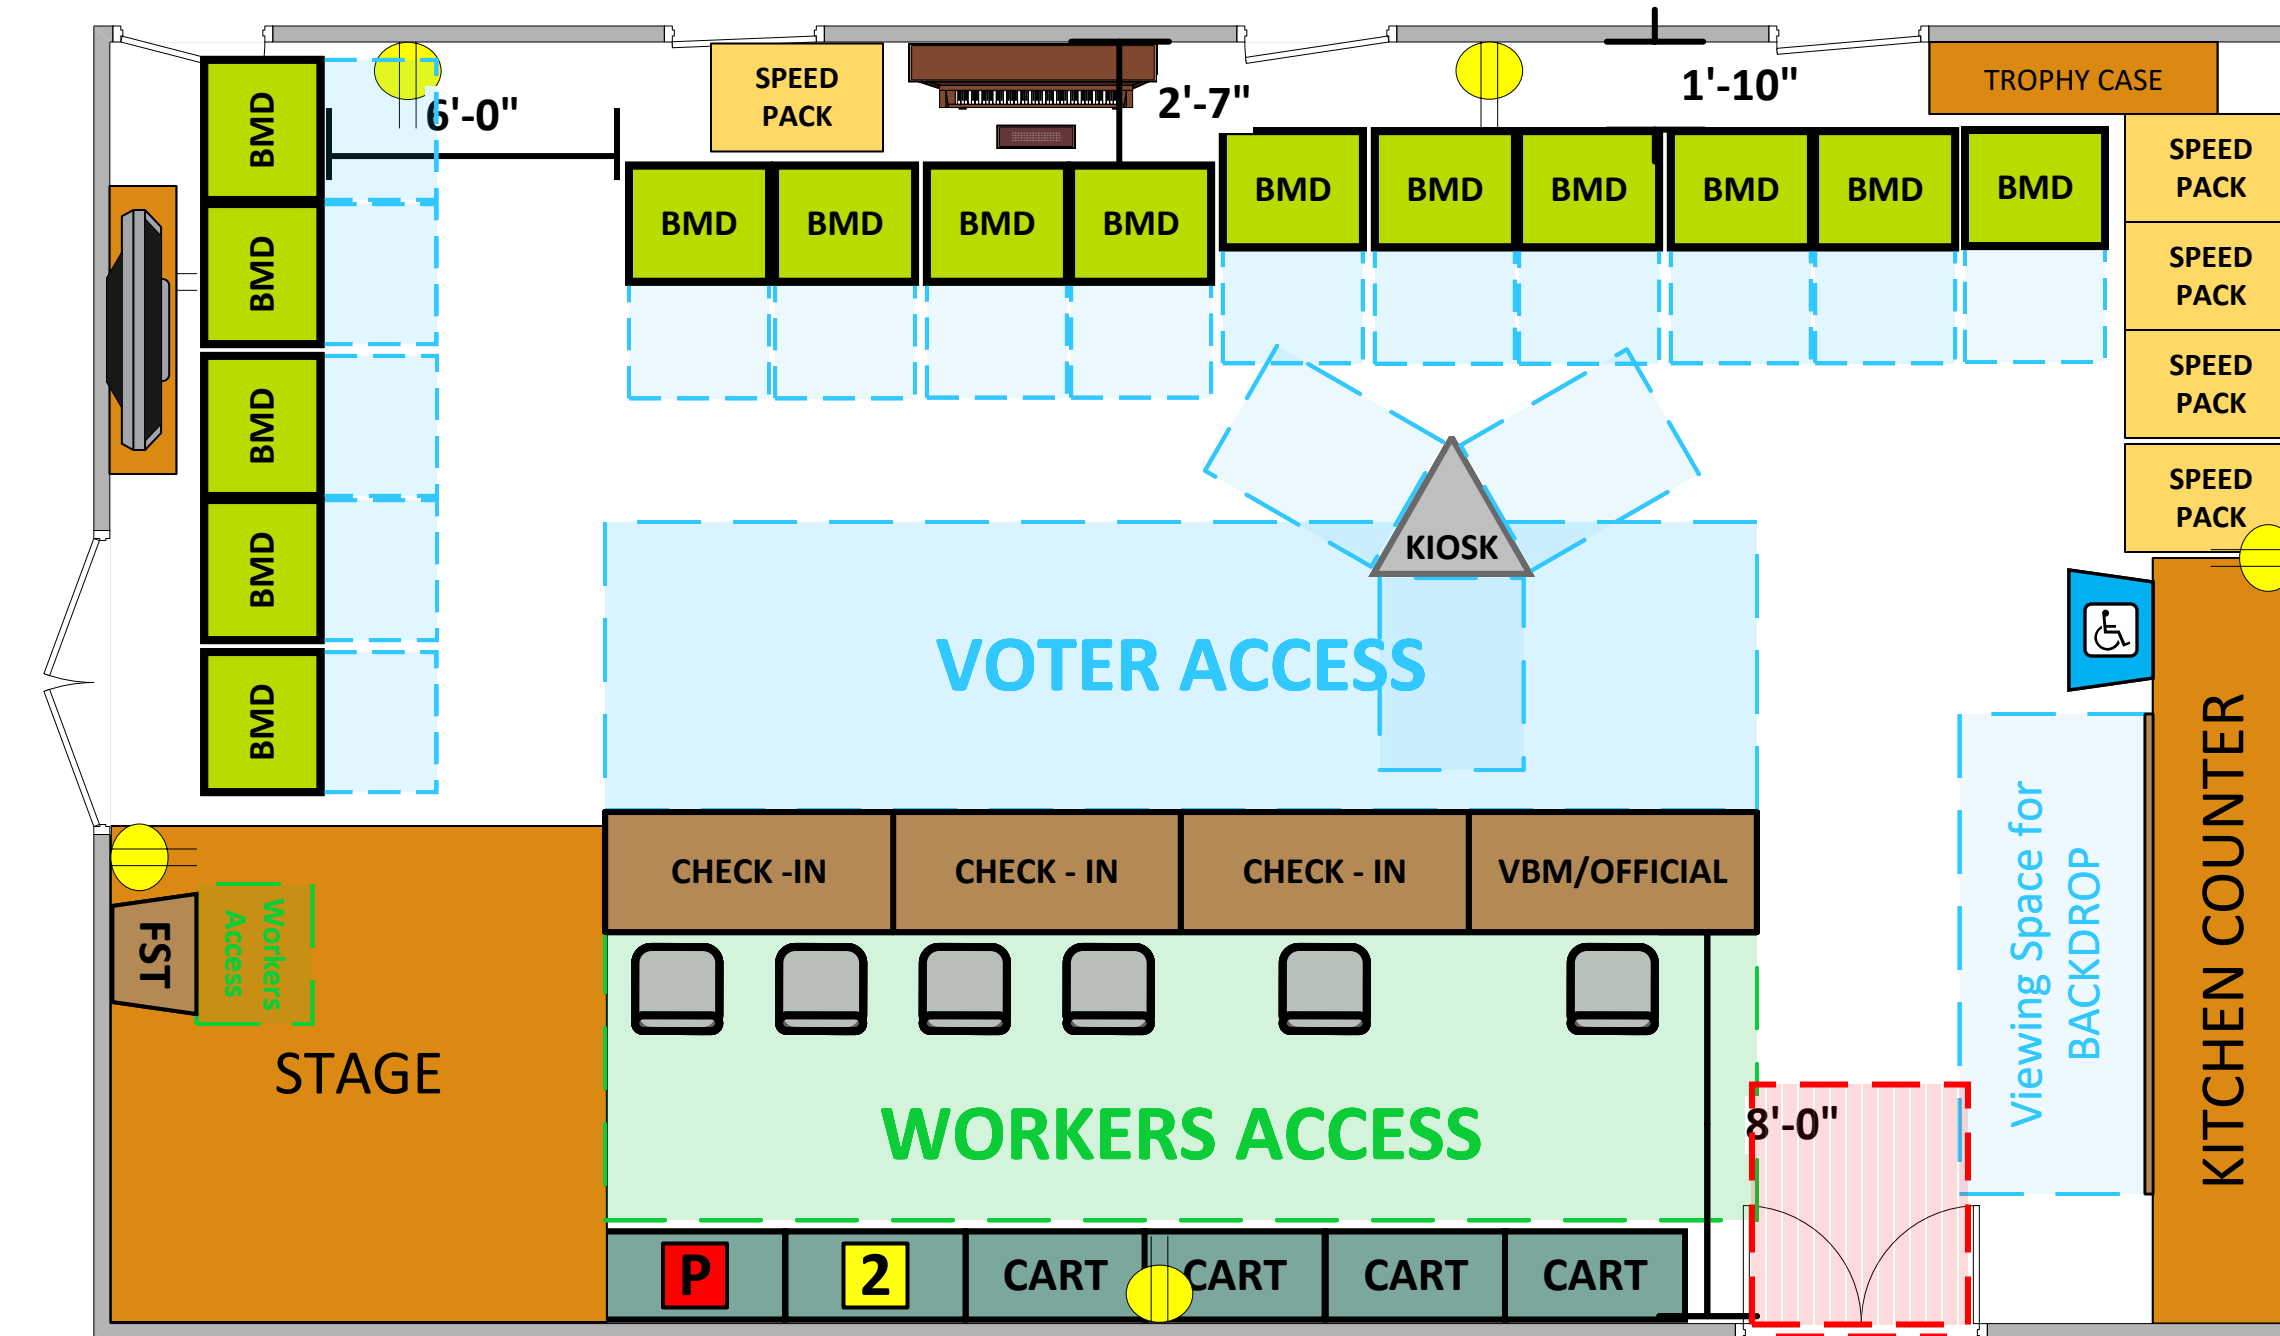

# Fellowship Hall

(1,057 Usable Sq. Ft.)

43'-0"

Stage Height: 6"

26'-0"

**Main Entrance**

## LEGEND

Room Size	Dimension: 26' x 43'	Sq. Ft: 1118
Floor Decals	 	
POWER OUTLET	  	
PROTRUDING OBJECT		
Do Not Block Area	  	

TITLE

**VCID 12815**  
**Montebello Foursquare Church**

*Each chair at a CHECK-IN station equals one ePollbook*

Equipment By:	Date:
Skeleton Drawn By: <b>Cassandra Stipes</b>	Date: <b>08/22/23</b>
Scale: <b>1/4" inches = 1' Ft.</b>	