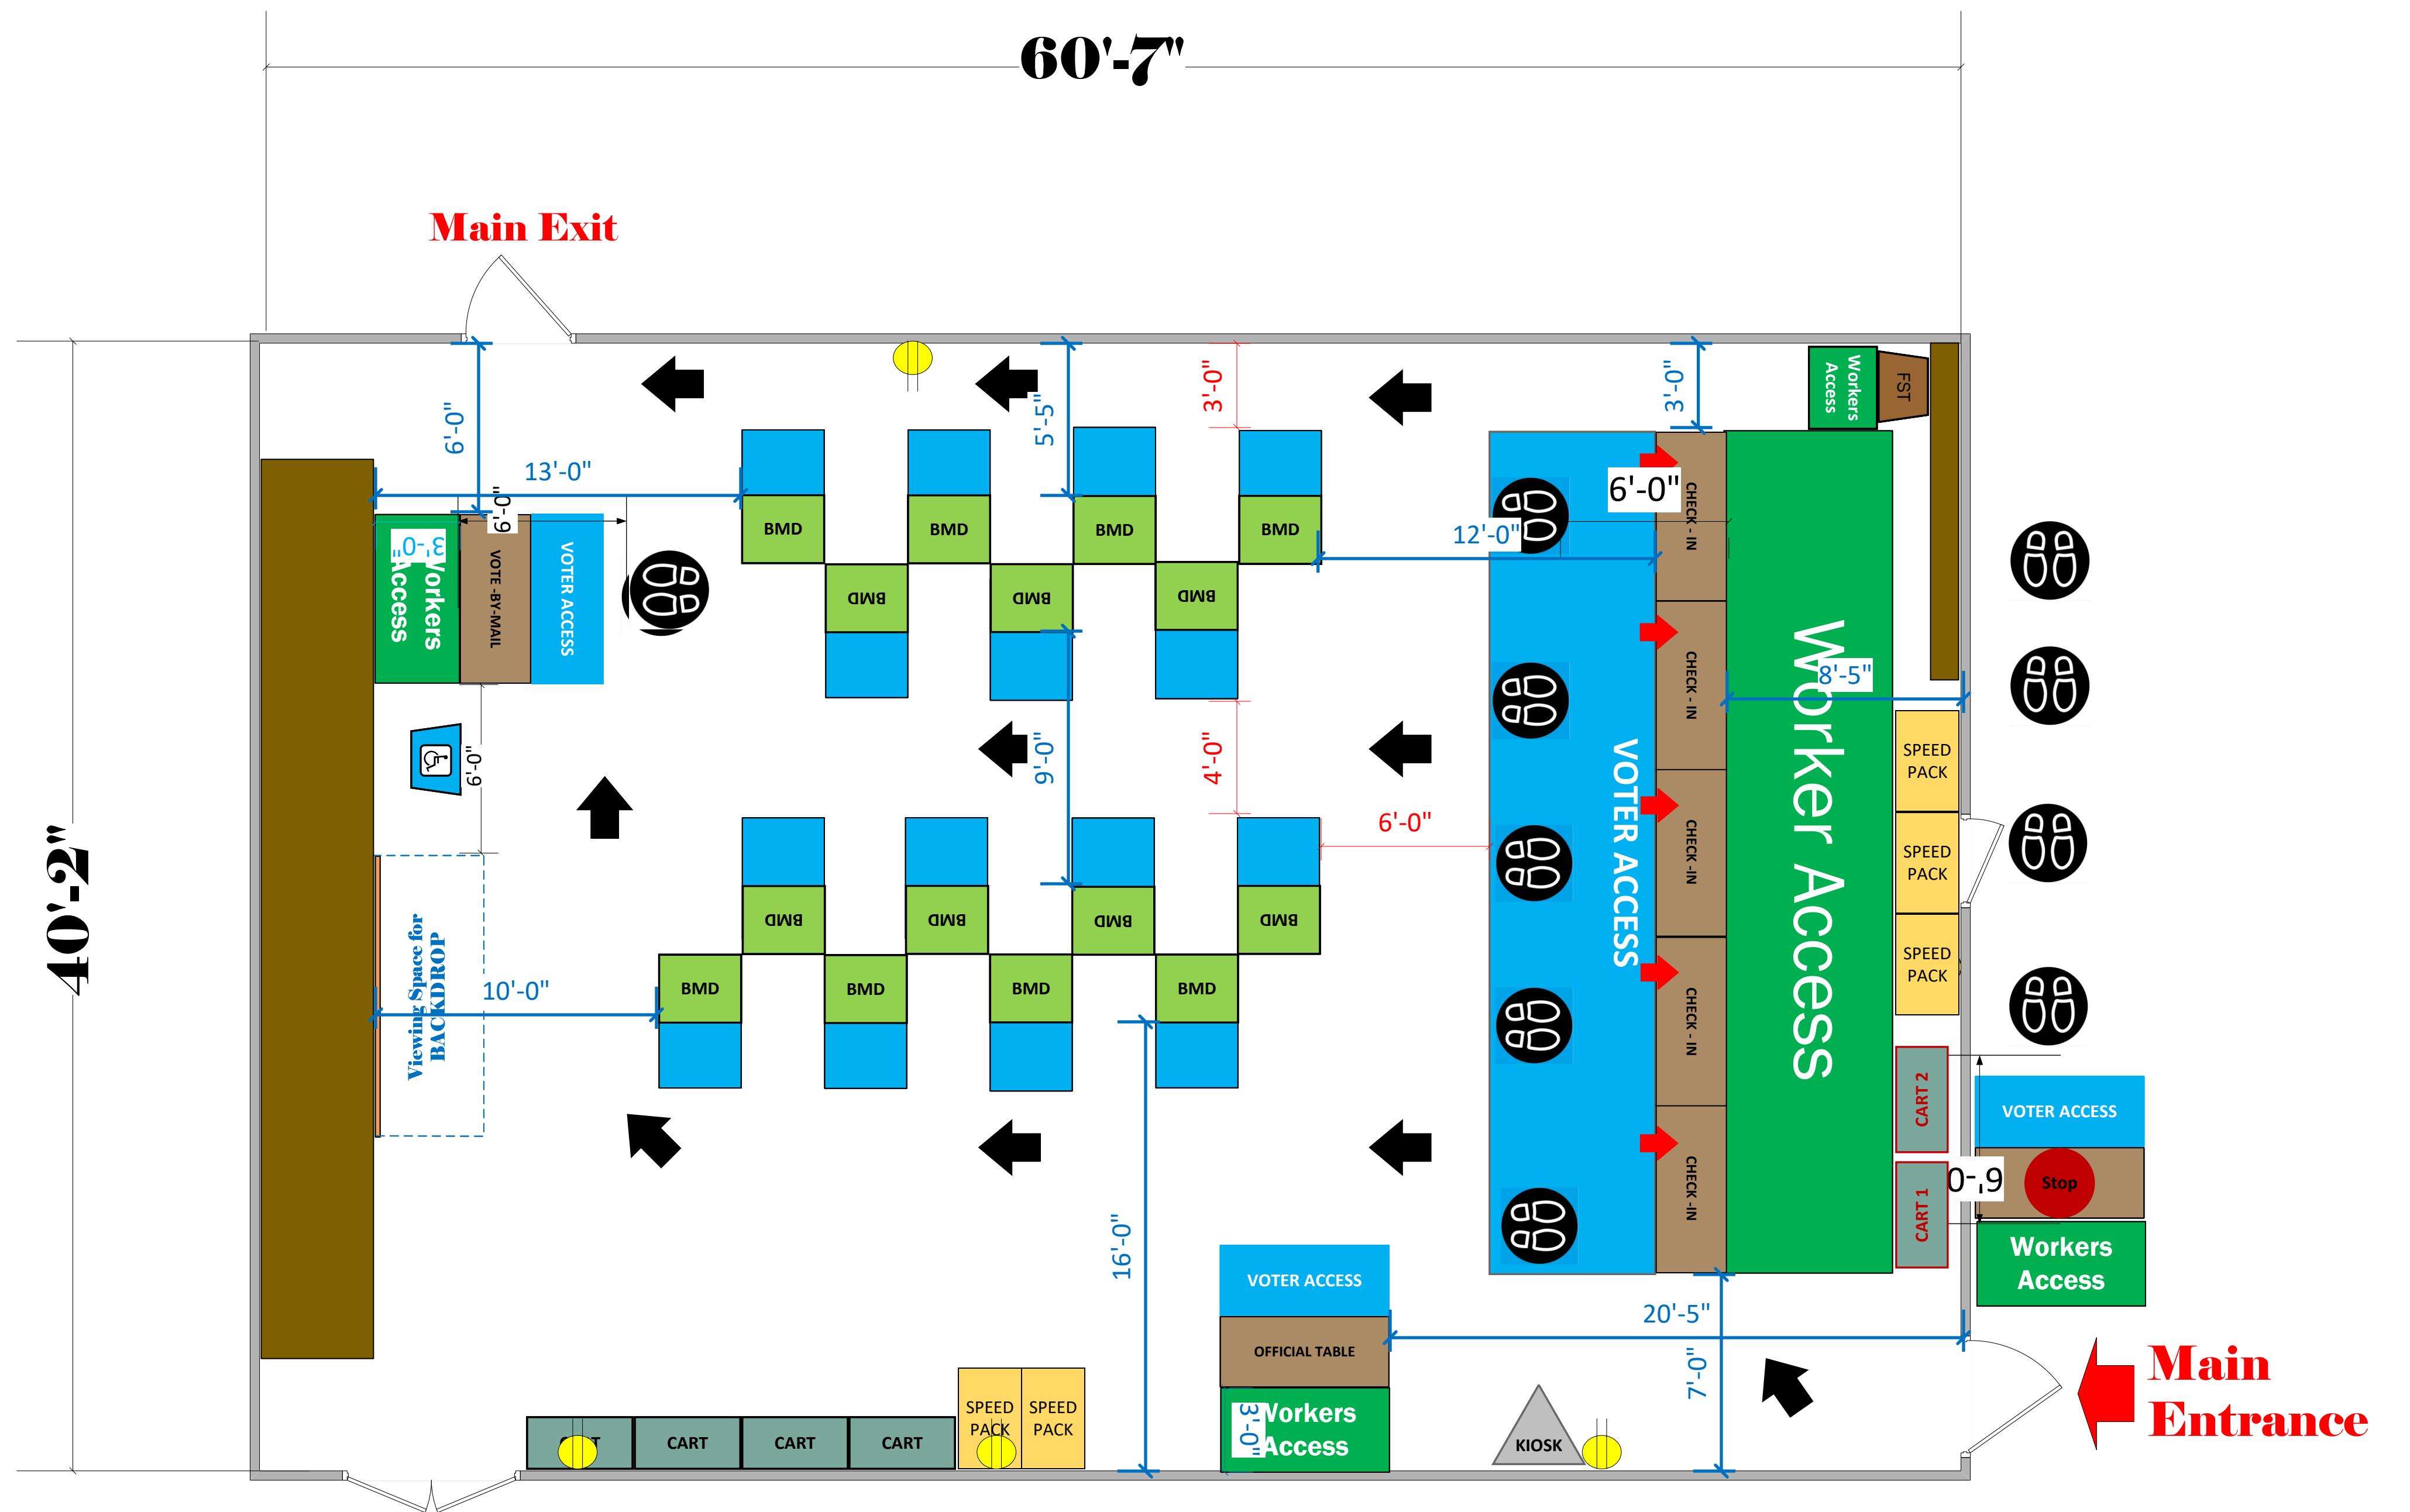

Grand Hall (2,400 Sq. Ft.)

LEGEND

Room Size	Dimension: 60'7" x 40'2"	Sq. Ft. 2,433'
EPB	Primary:	Secondary:
BMD	Total: 15	Actual:
Circuits	Total:	Usable:
Floor Decals		
BALLOT MARKING DEVICE		
CHECK IN TABLE		
BMD CART		
BACKDROP		
KIOSK		
POWER OUTLET		
PROTRUDING OBJECT		
ROUTER		
POWER CORDS		

TITLE
**Scottsdale Townhouse
VC ID# 12817**

SCALE
1: 48

DRAWN BY
Nhelisa Velasco / David Chaparro