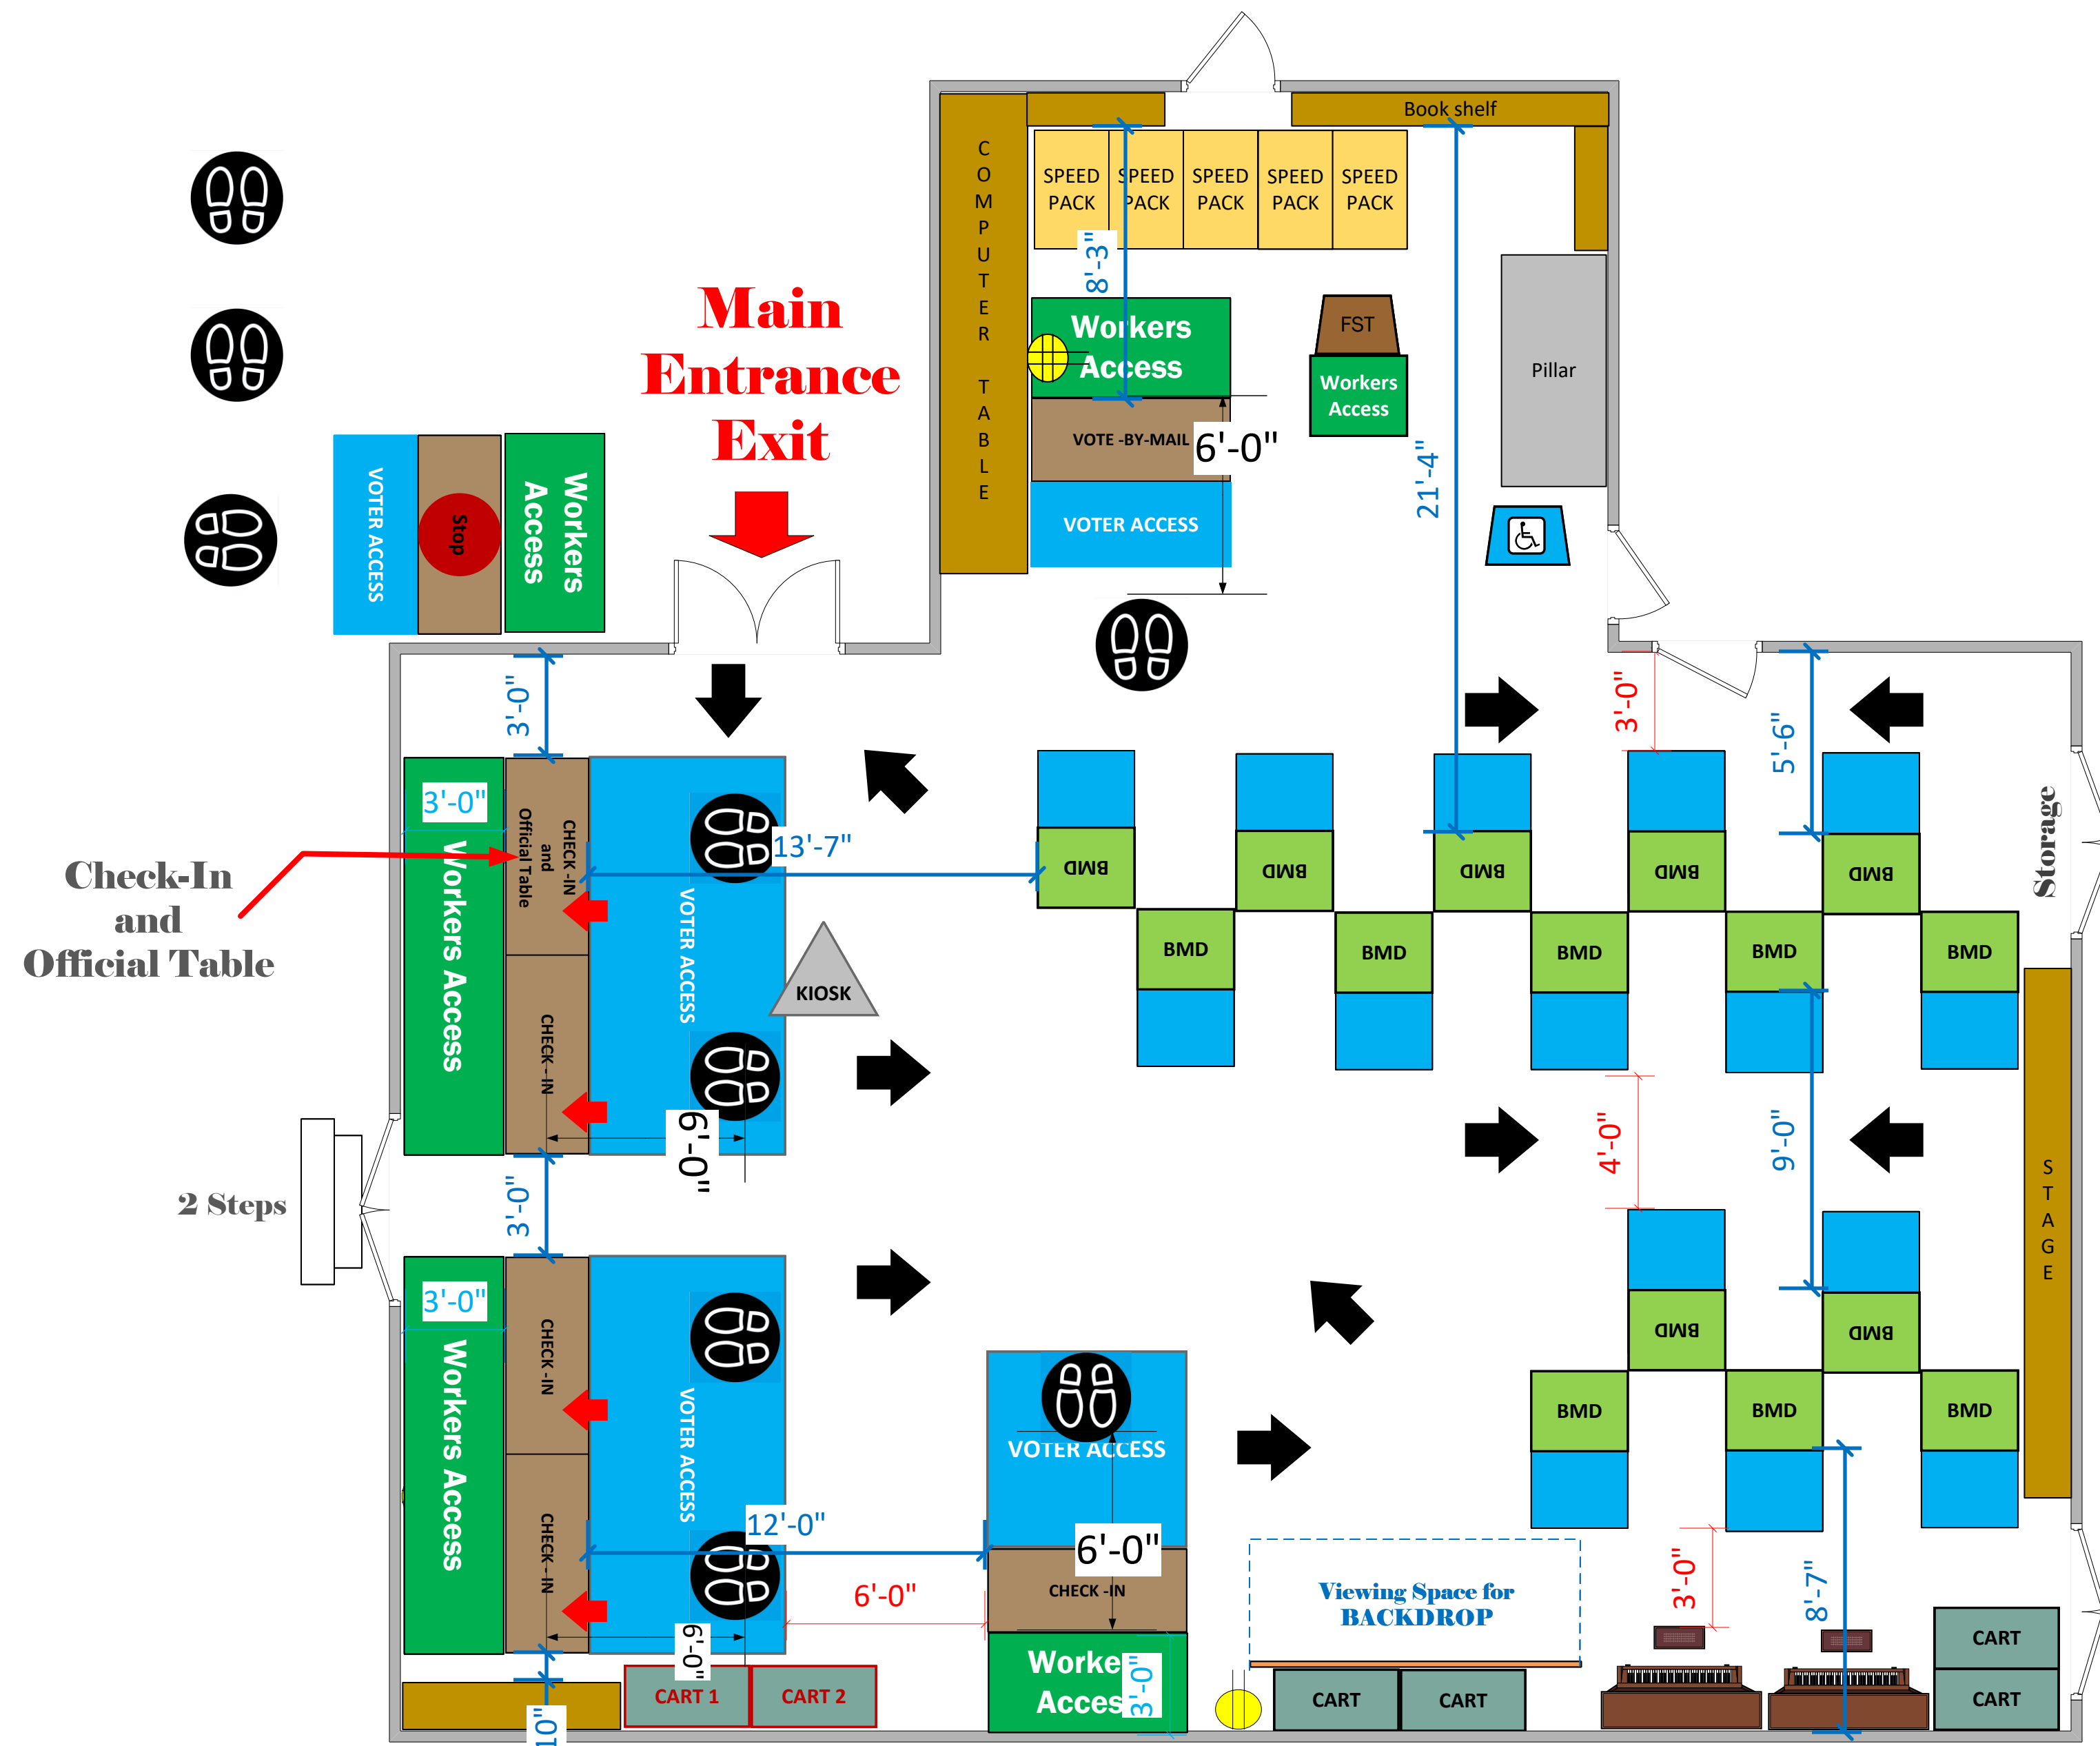

# Fellowship Hall (1,715 Sq. Ft.)

## LEGEND

Room Size	Dimension: 49' x 35'	Sq. Ft. 1,715'
EPB	Primary:	Secondary:
BMD	Total: 15	Actual:
Circuits	Total:	Usable:
Floor Decals		
BALLOT MARKING DEVICE		
CHECK IN TABLE		
BMD CART		
BACKDROP		
KIOSK		
POWER OUTLET		
PROTRUDING OBJECT		
ROUTER		
POWER CORDS		

**St. Paul Evangelical  
Lutheran Church  
VC ID# 12819**

SCALE	1: 48
DRAWN BY	David Chaparro