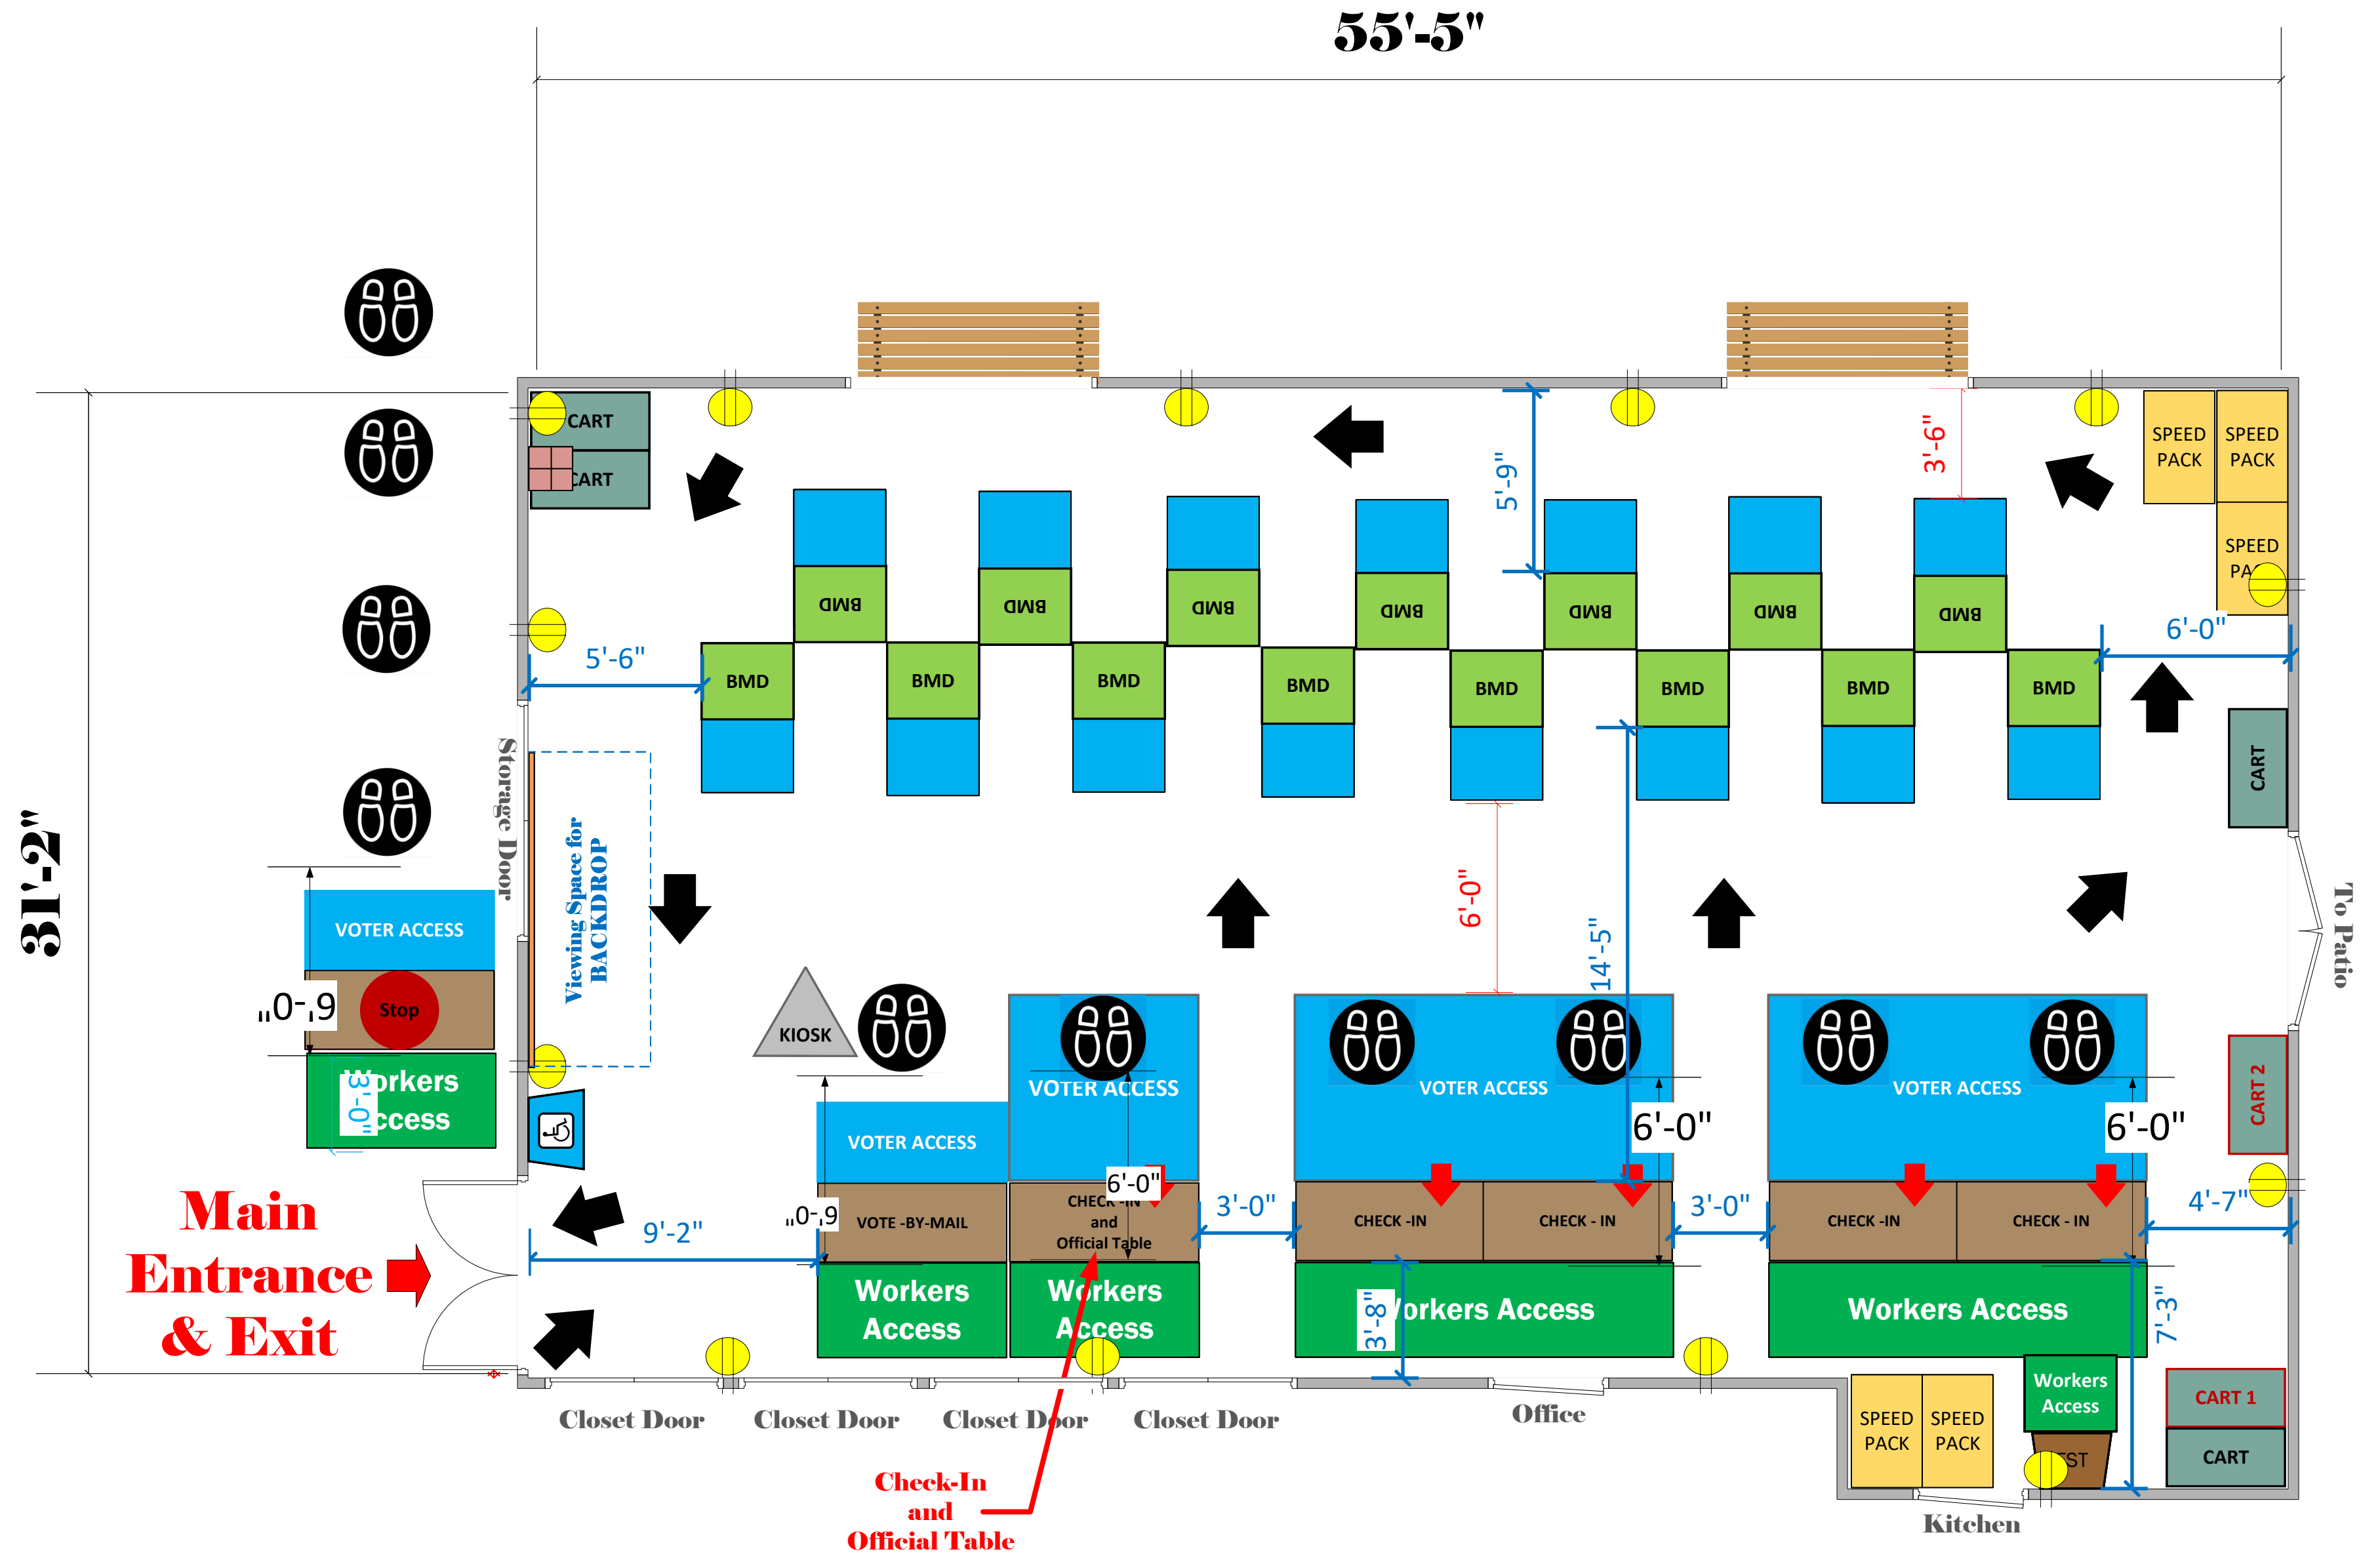

Community Center

(1,727 Sq. Ft.)

LEGEND

Room Size	Dimension: 55'5" x 31'2"	Sq. Ft. 1,727
EPB	Primary:	Secondary:
BMD	Total: 15	Actual:
Circuits	Total:	Usable:
Floor Decals	⊙	
BALLOT MARKING DEVICE	BMD	
CHECK IN TABLE	CHECK - IN	
BMD CART	CART	
BACKDROP	Viewing Space for BACKDROP	
KIOSK	KIOSK	
POWER OUTLET	⊕ ⊙ ⊚	
PROTRUDING OBJECT	⚠	
ROUTER	R	
POWER CORDS	---	

TITLE **Alta Vista Raquet Courts VC ID# 12864**

SCALE 1:48
DRAWN BY **David Chaparro**