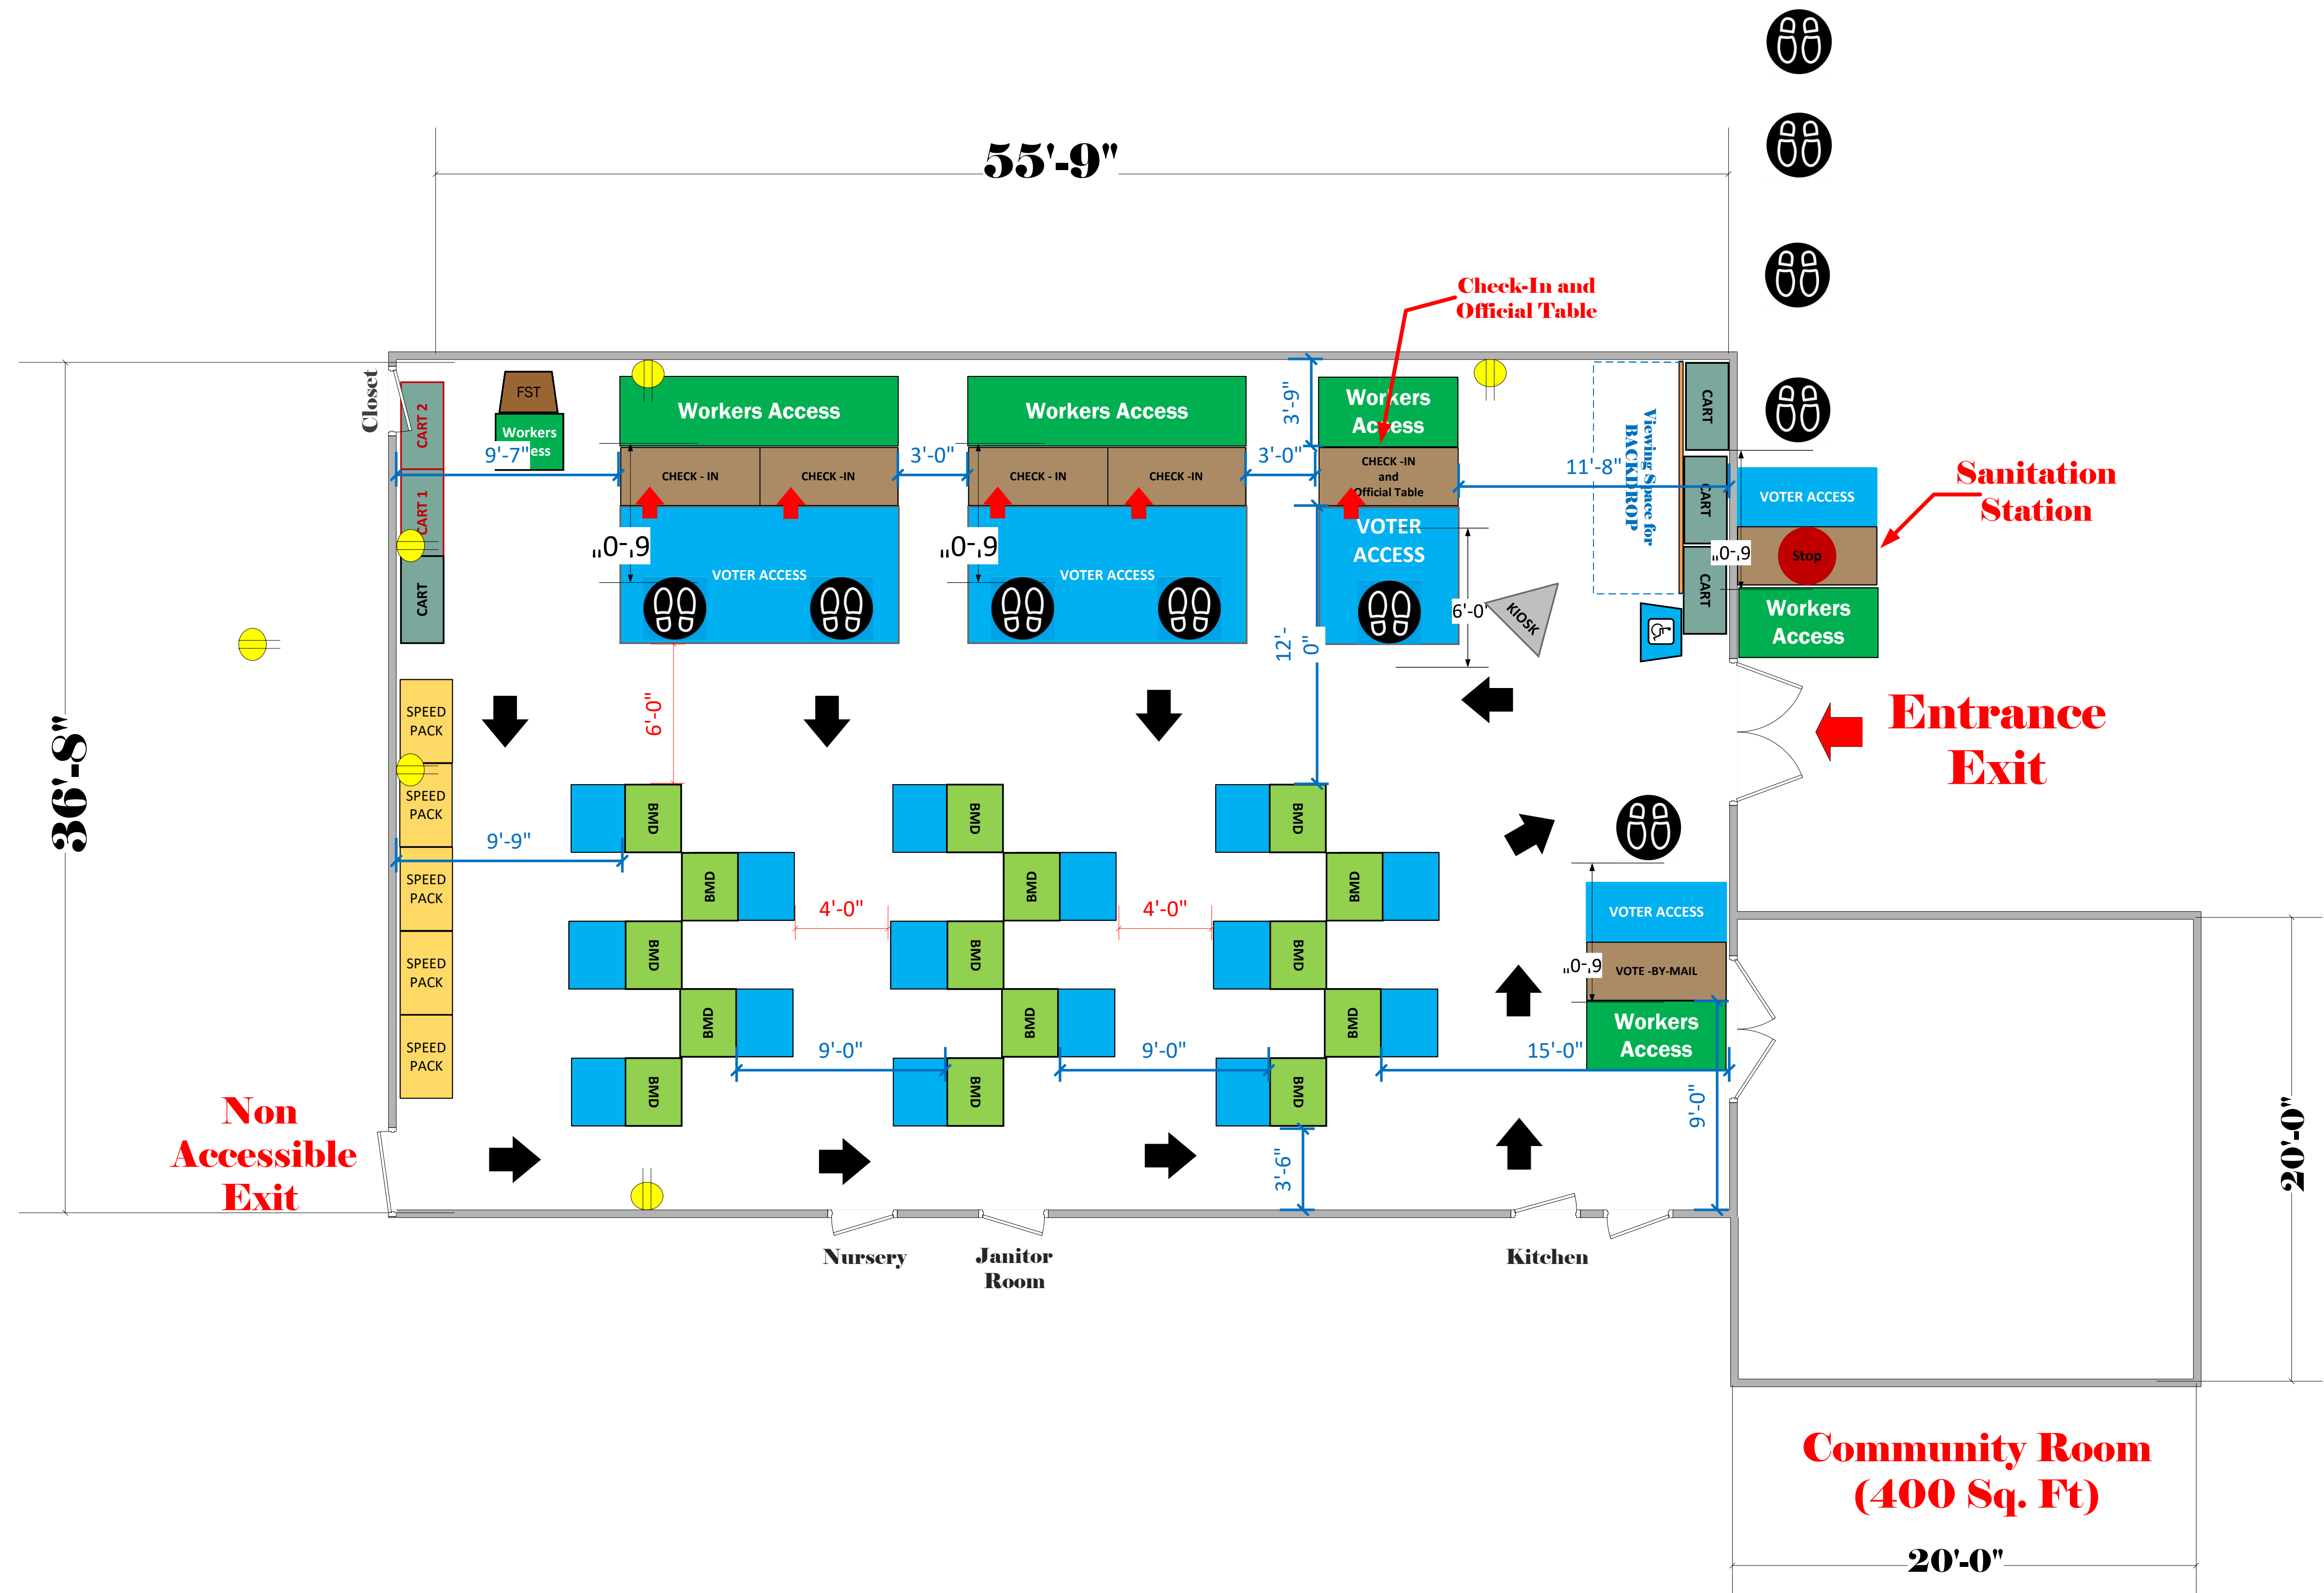

Fellowship Hall (2,044 Sq. Ft.)

LEGEND

Room Size	Dimension: 55'9" x 36'8"	Sq. Ft. 2,044'
EPB	Primary:	Secondary:
BMD	Total: 15	Actual:
Circuits	Total:	Usable:
Floor Decals		
BALLOT MARKING DEVICE		
CHECK IN TABLE		
BMD CART		
BACKDROP		
KIOSK		
POWER OUTLET		
PROTRUDING OBJECT		
ROUTER		
POWER CORDS		

TITLE **Community Church
of Los Angeles
VC ID# 12880**

SCALE	1: 48
DRAWN BY	Ryan Rivas