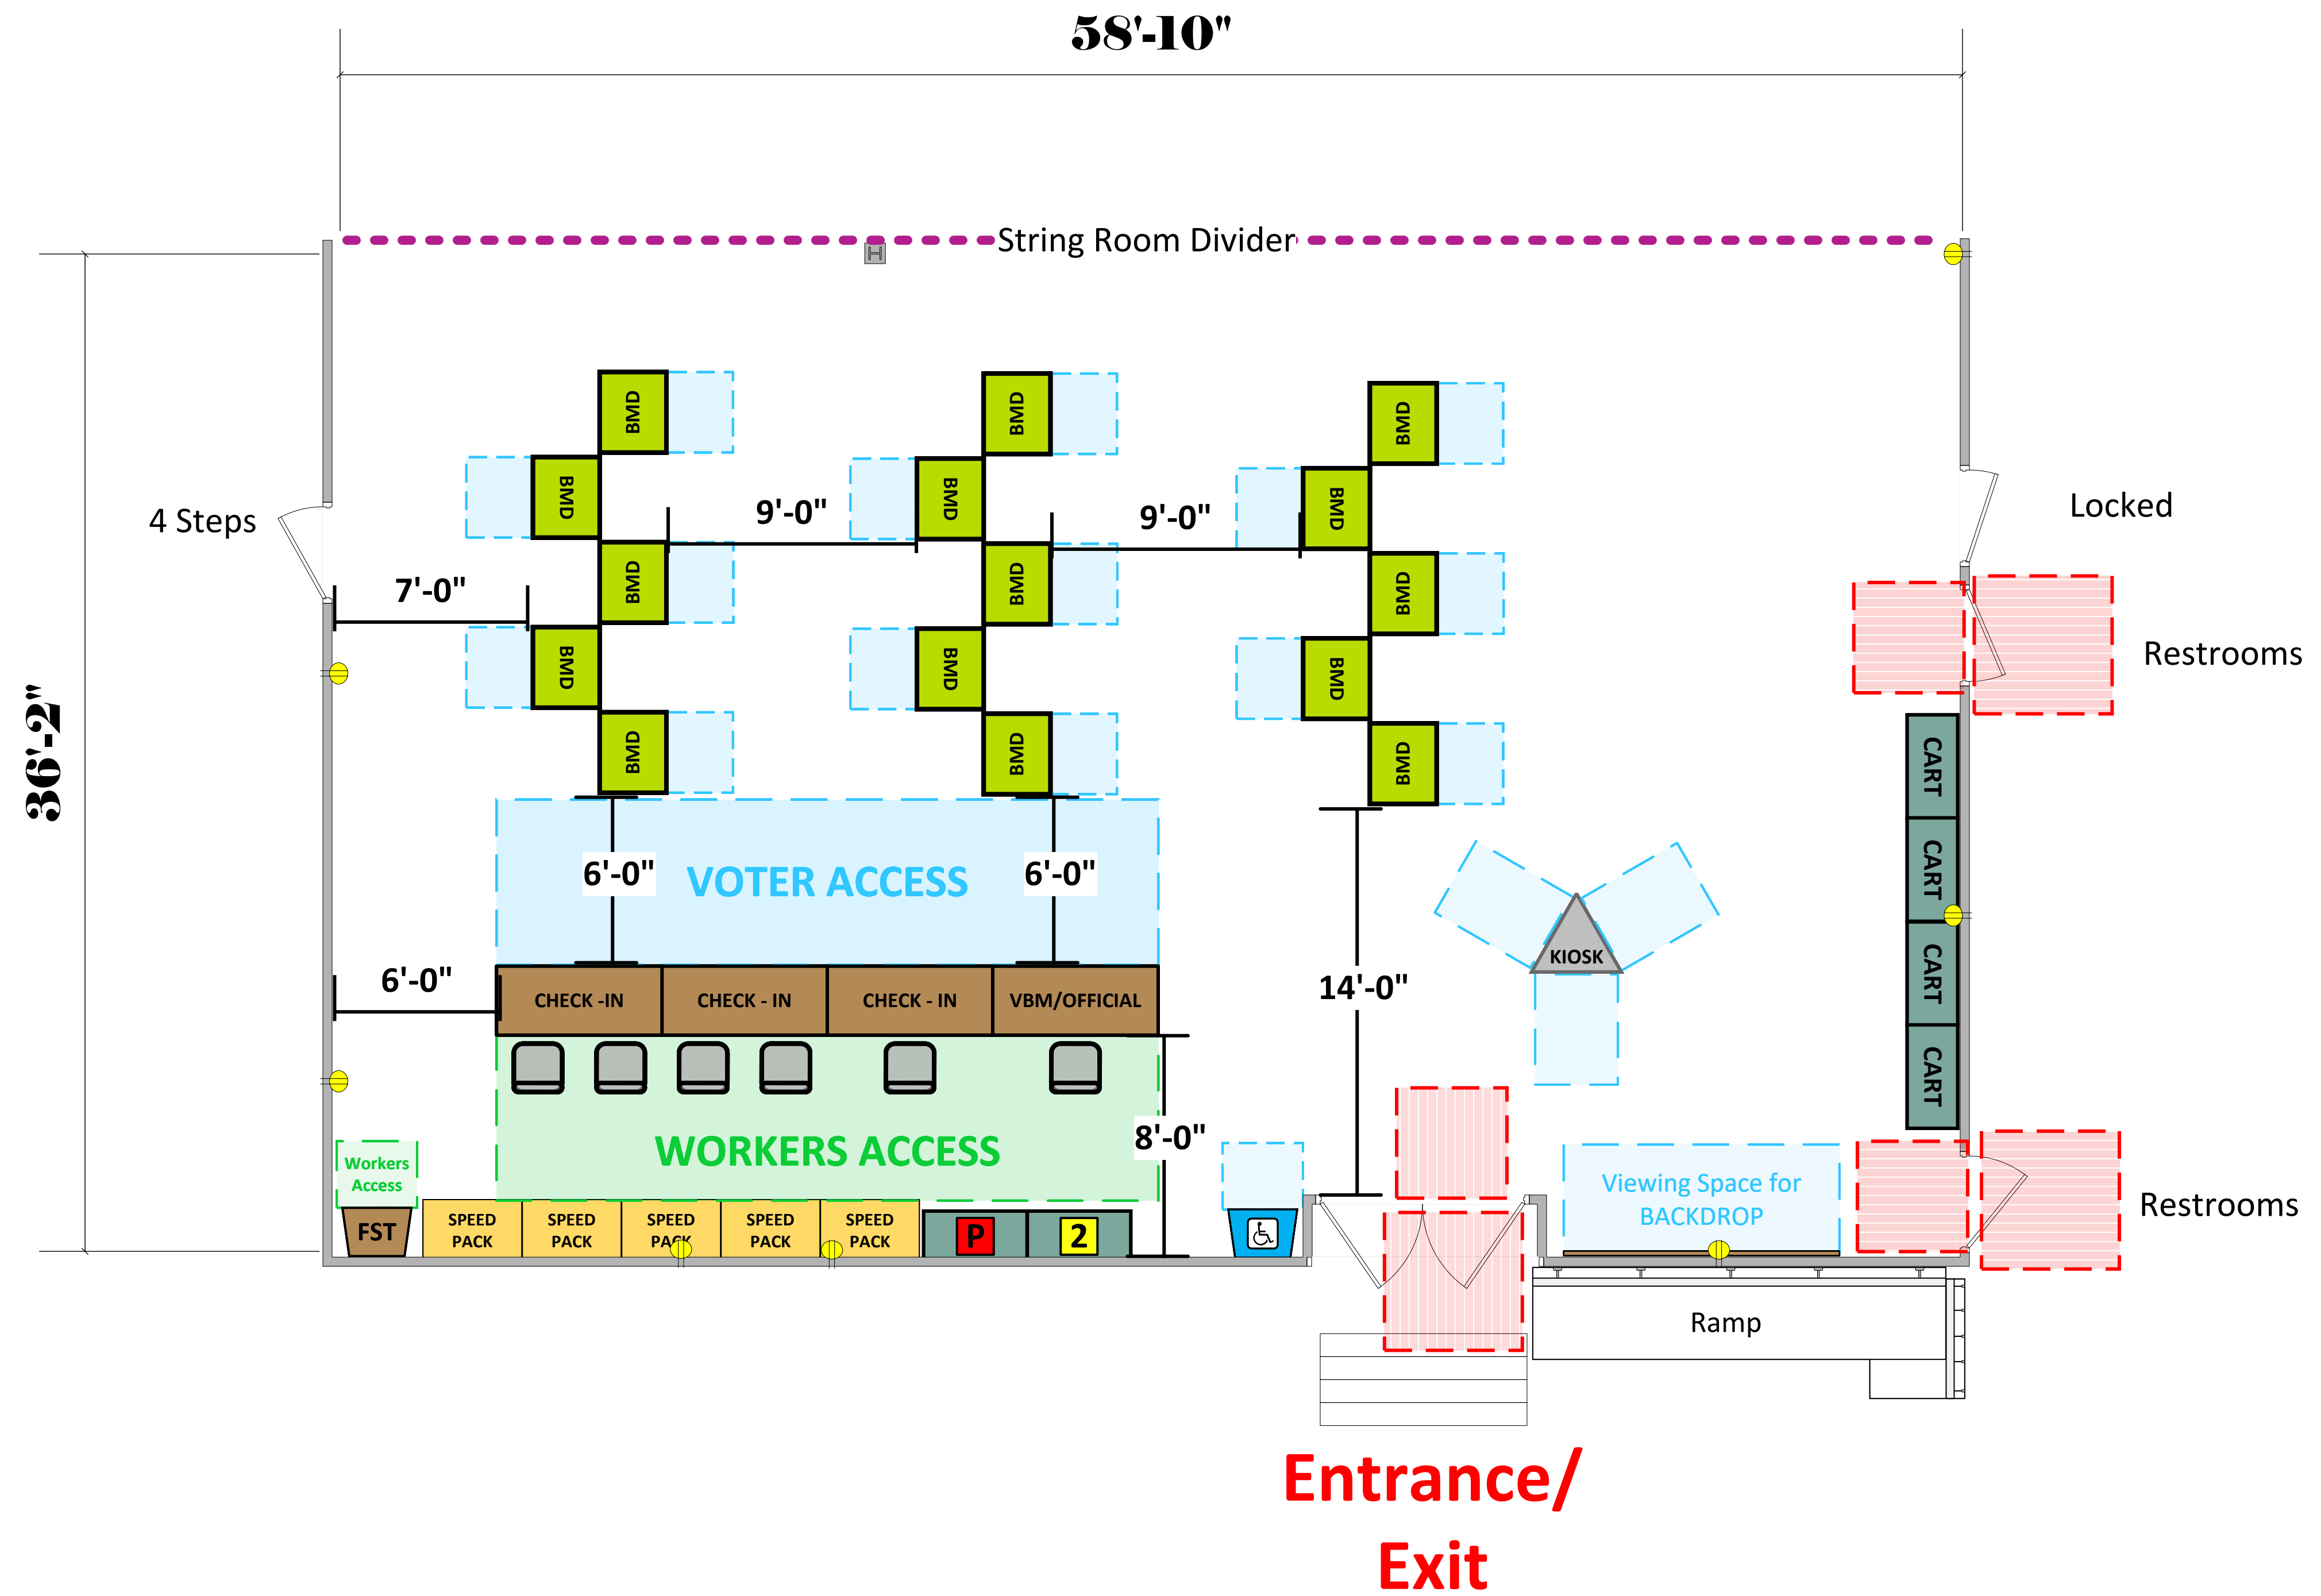

# Cafeteria

(2,127 Sq. Ft.)

## LEGEND

Room Size	Dimension: 22'-3" x 74'-9"	Sq. Ft: 2127
Number of BMDs	15	
POWER OUTLET		
PROTRUDING OBJECT		
Do Not Block Area		

TITLE

**VCID 12921**  
**Our Lady of Guadalupe Church**

***Each chair at a CHECK-IN station equals one ePollbook***

Equipment By: <b>Ryan Rivas</b>	Date: <b>11/02/23</b>
Skeleton Drawn By: <b>David Chapparo</b>	Date: <b>12/16/21</b>
Scale: <b>1/4" inches = 1' Ft.</b>	