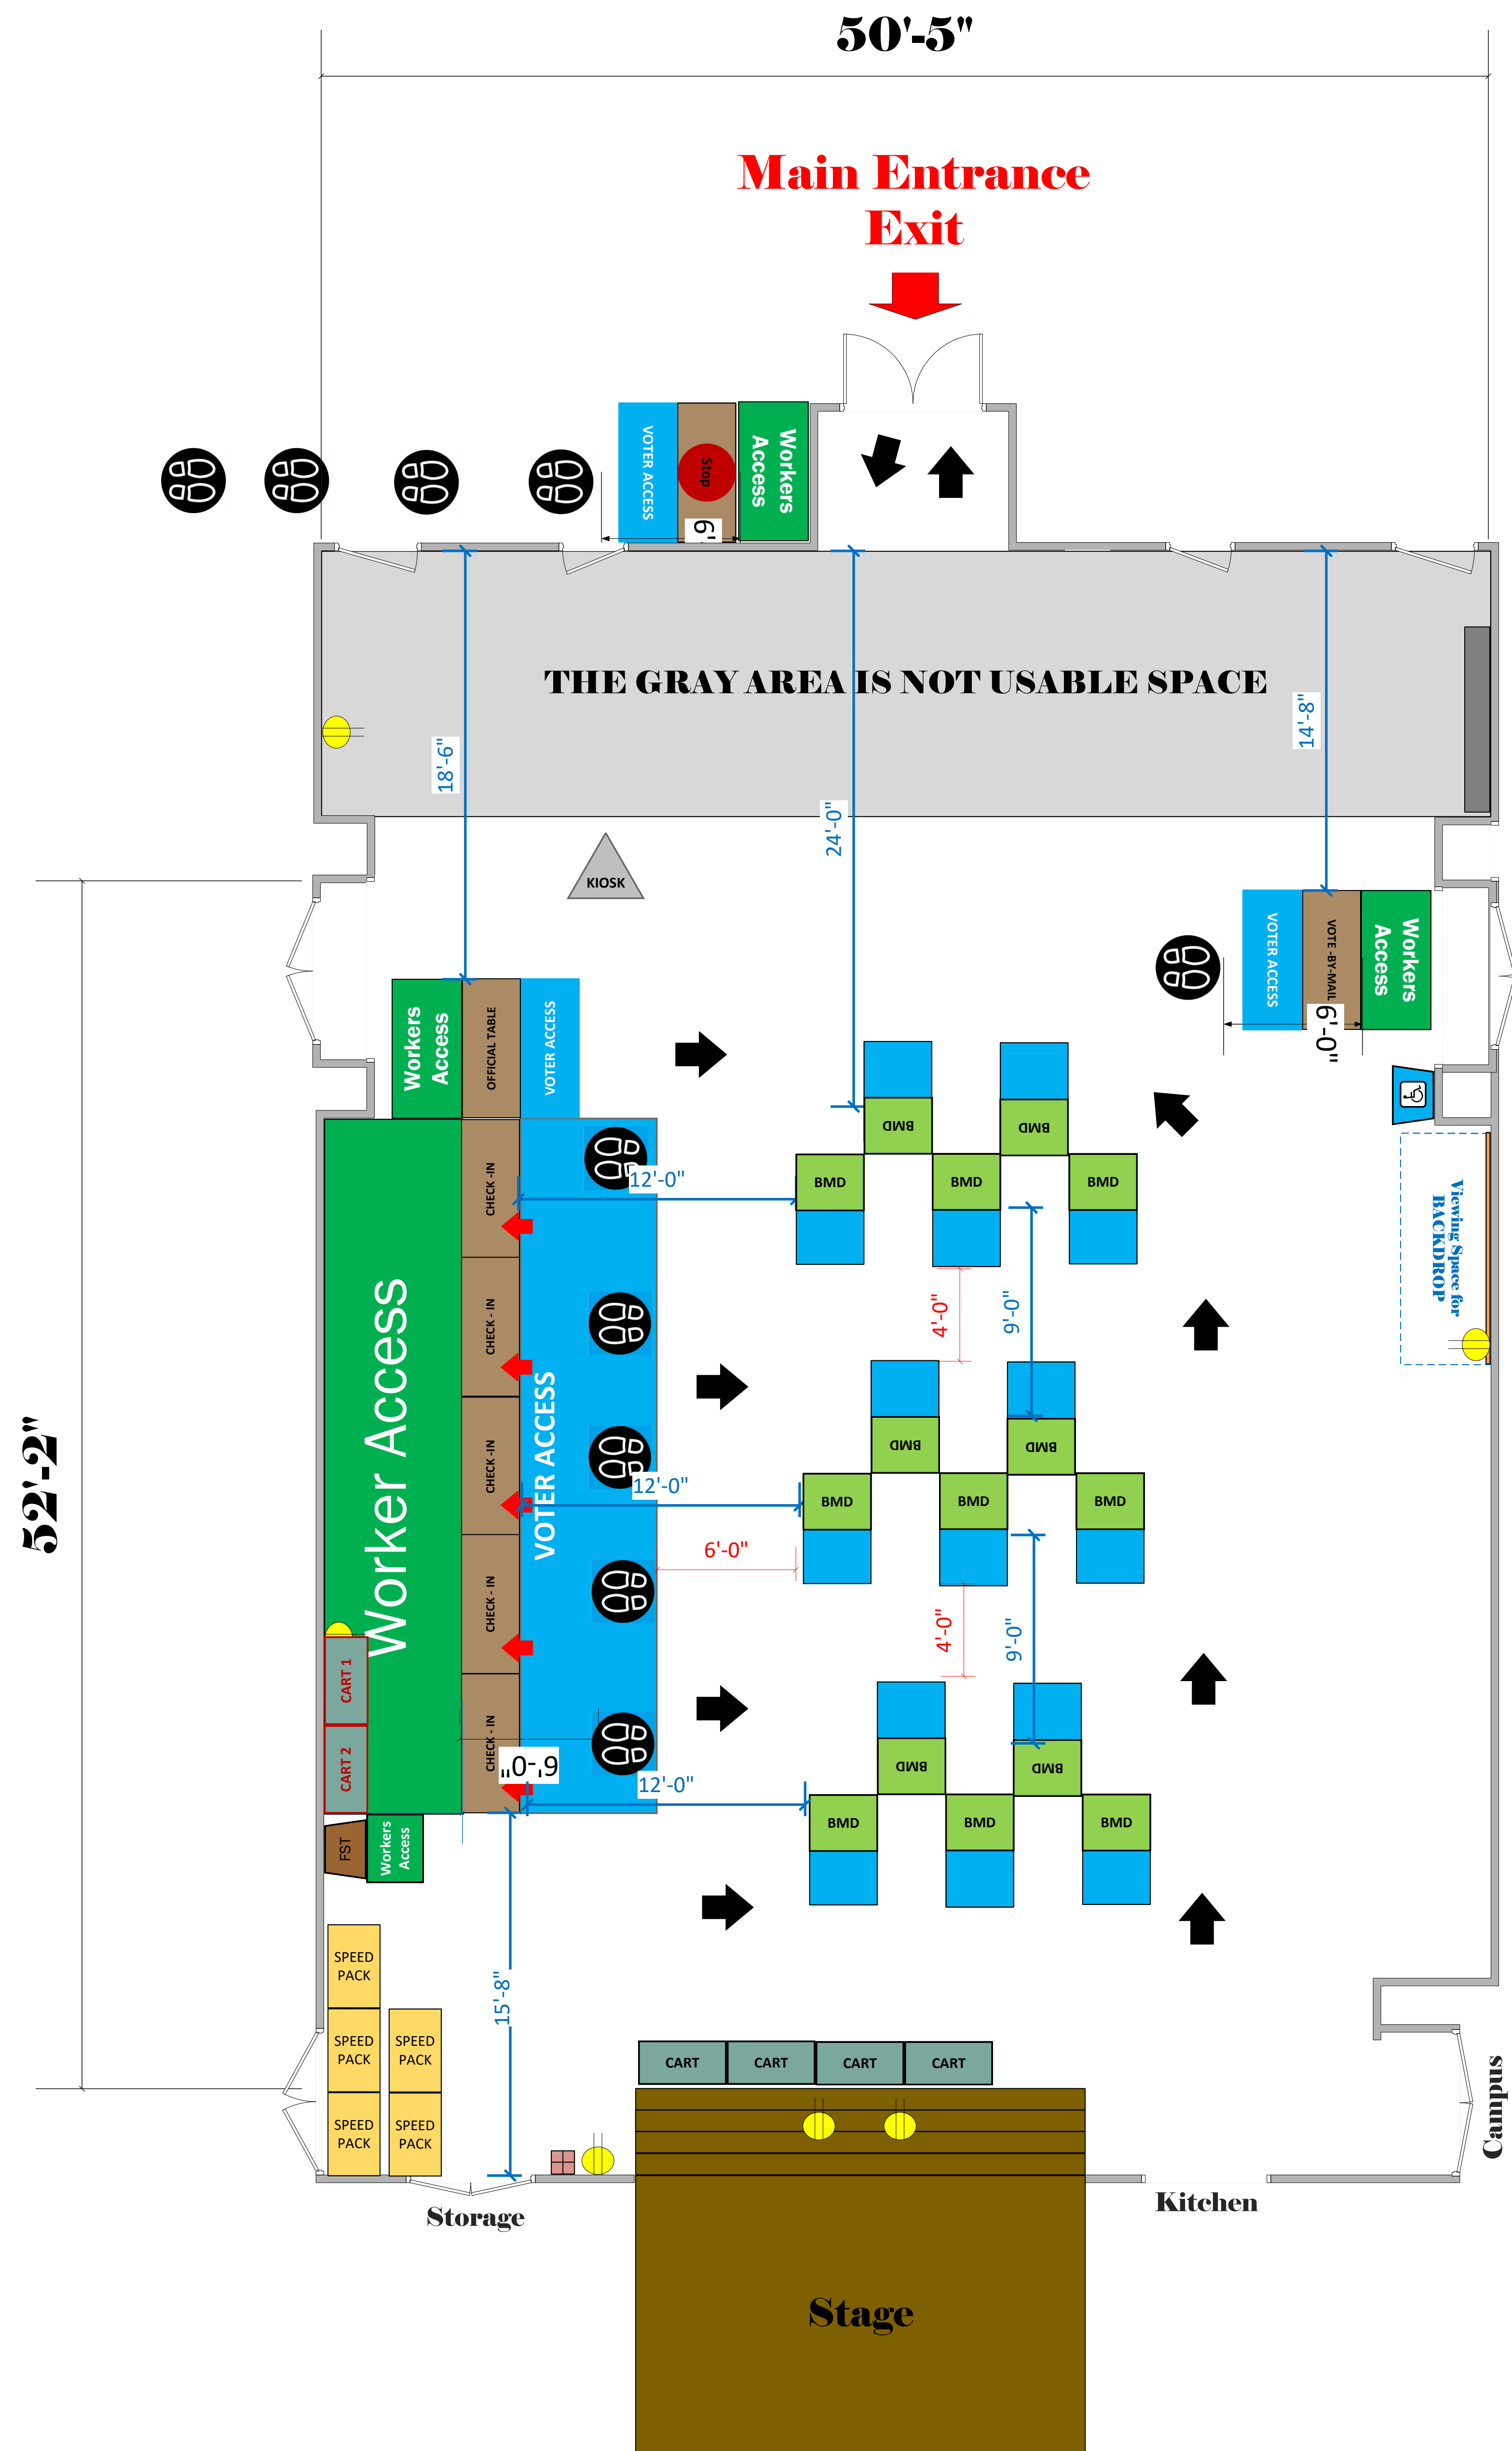

Social Hall

(2,600 Sq. Ft.)

LEGEND

Room Size	Dimension: 50' x 52'	Sq. Ft. 2,600'
EPB	Primary:	Secondary:
BMD	Total: 15	Actual: 15
Circuits	Total:	Usable:
Floor Decals	⊙	
BALLOT MARKING DEVICE	BMD	
CHECK IN TABLE	CHECK-IN	
BMD CART	CART	
BACKDROP	Viewing Space for BACKDROP	
KIOSK	KIOSK	
POWER OUTLET	⊕ ⊙ ⊖	
PROTRUDING OBJECT	⚠	
ROUTER	R	
POWER CORDS	---	

TITLE
Pacima Middle School
VC ID# 12943

SCALE
 1: 48
 DRAWN BY
Ryan Rivas