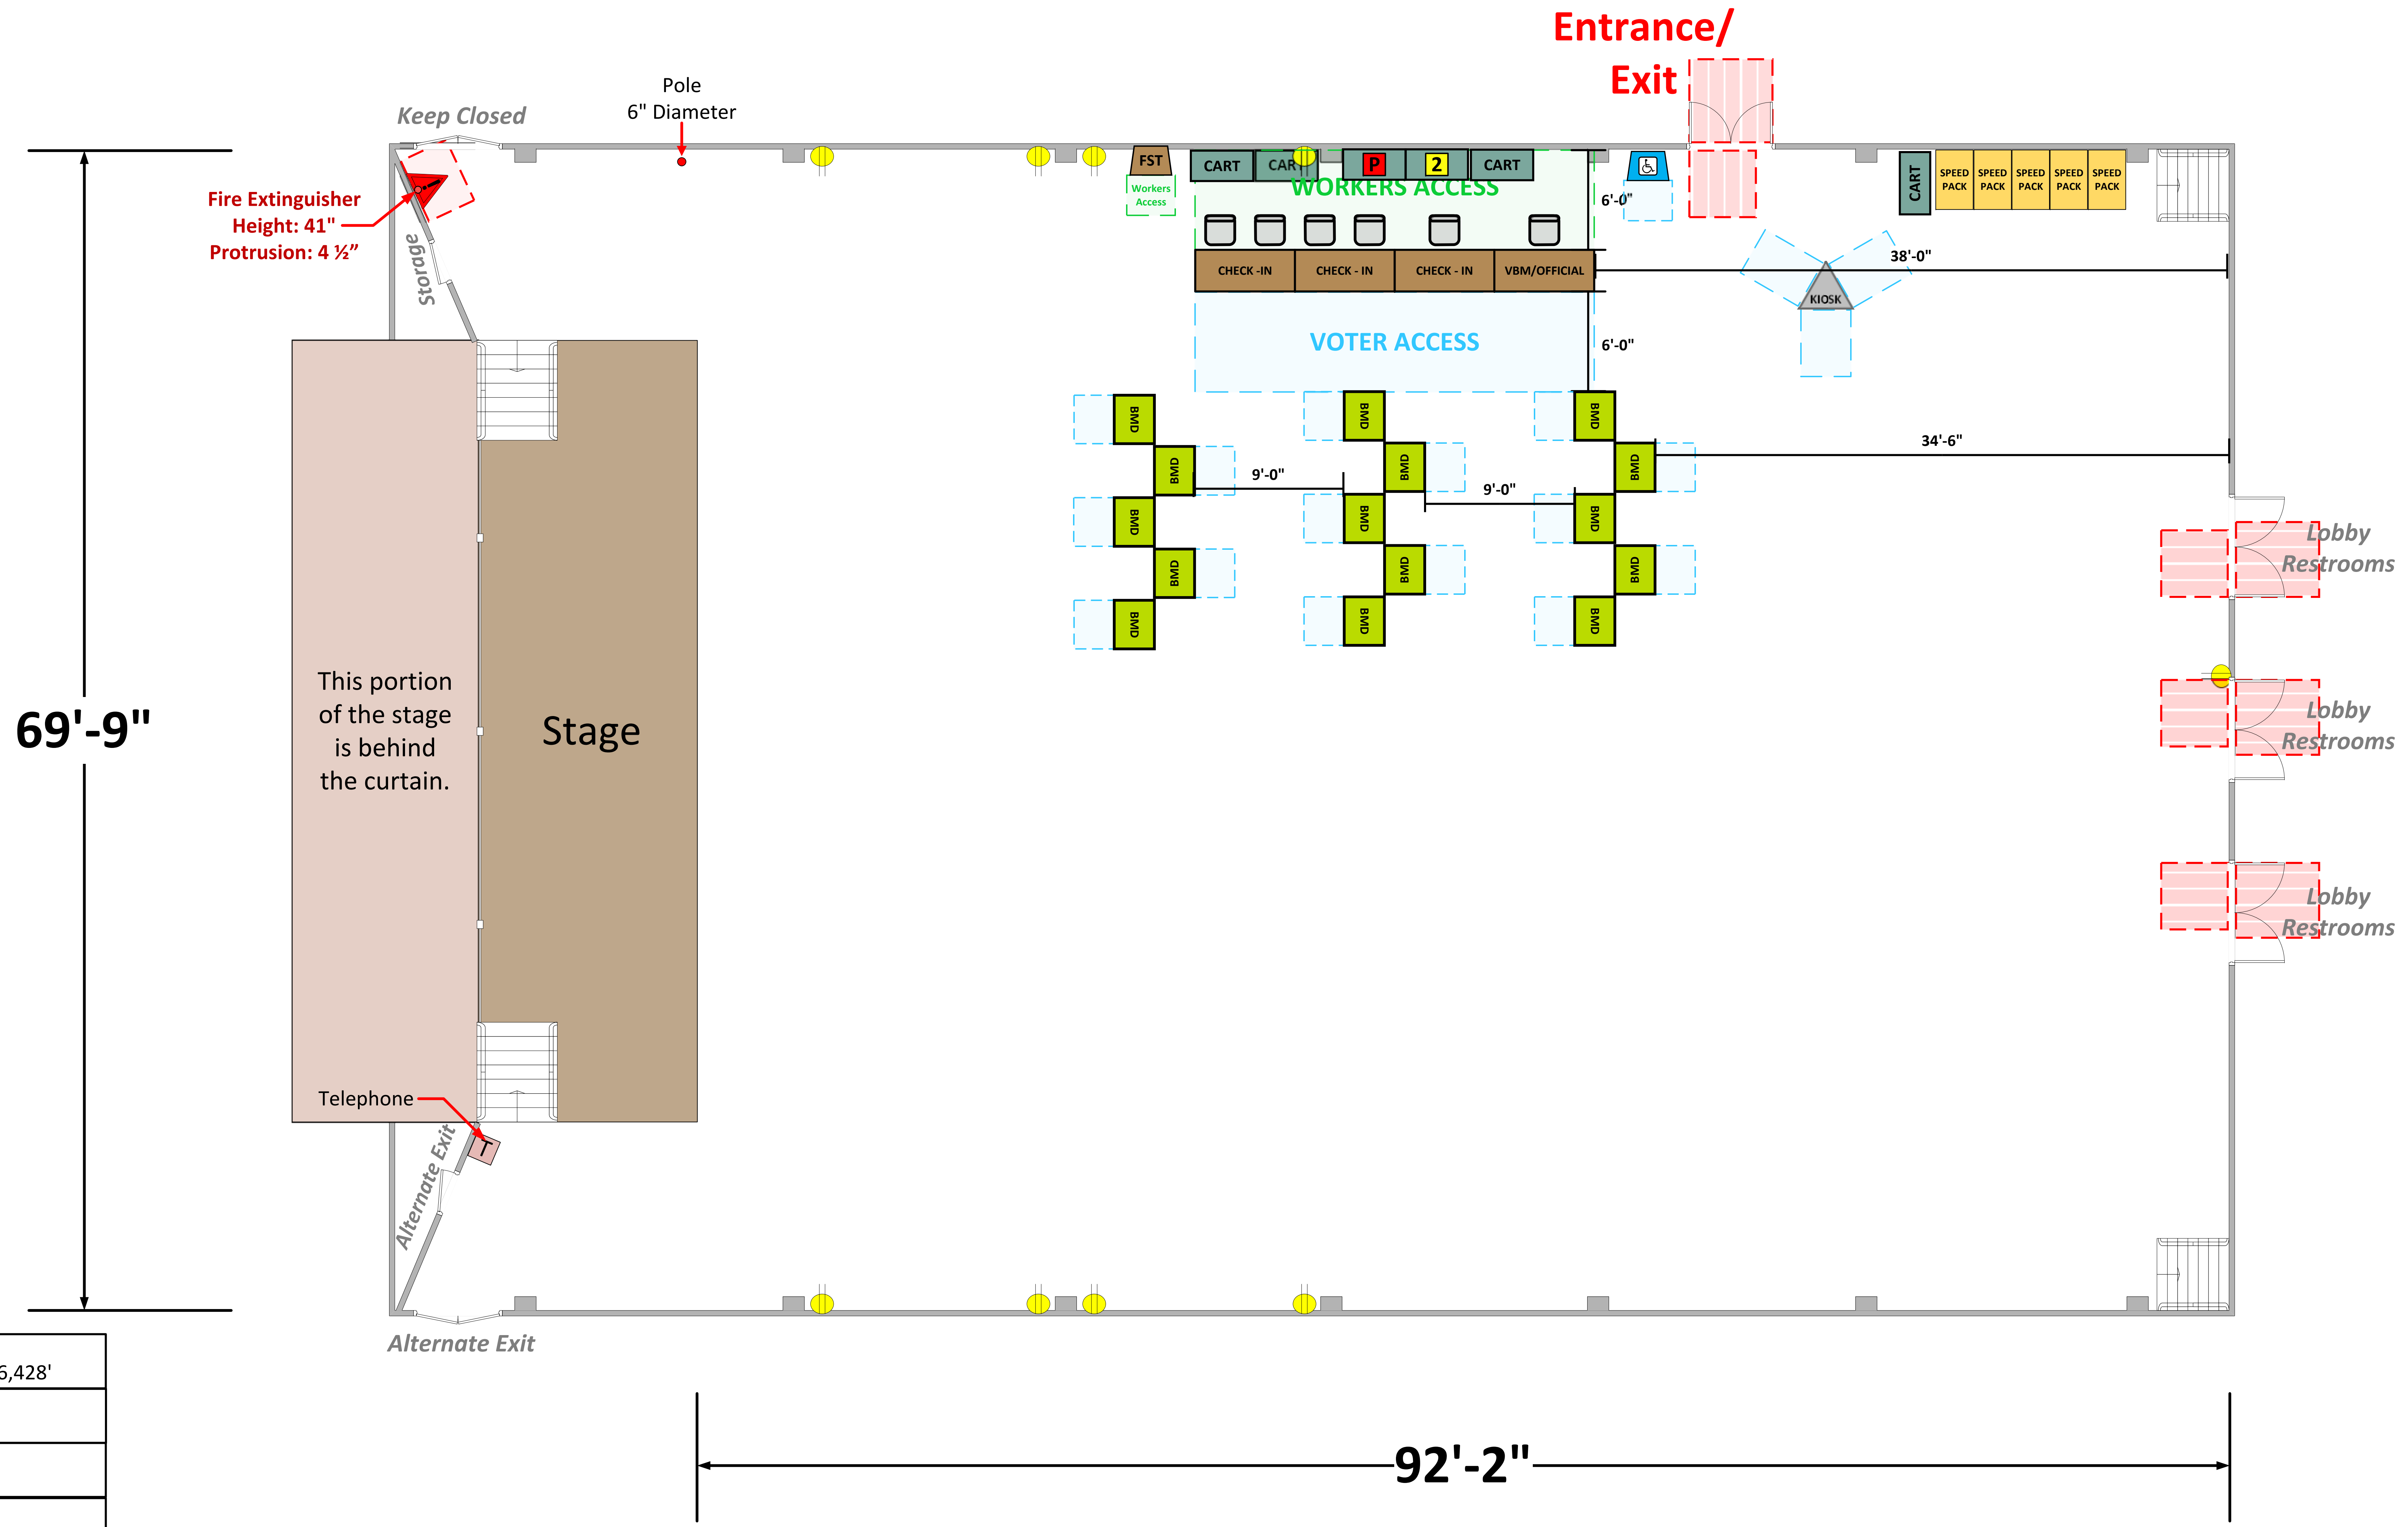

Fellowship Hall

(6,384 Usable Sq. Ft.)

LEGEND

Room Size	Dimension: 92'2" x 69'9"	Sq. Ft: 6,428'
Number of BMDs	15	
POWER OUTLET		
PROTRUDING OBJECT		
Do Not Block Area		

VCID 12953
Trinity Baptist Church

Each chair at a CHECK-IN station equals one ePollbook

Equipment By:	Date:
Scott Taylor	05/04/26
Skeleton Drawn By:	Date:
David Chaparro	03/31/26
Scale:	1 1/4" inches = 1' Ft.