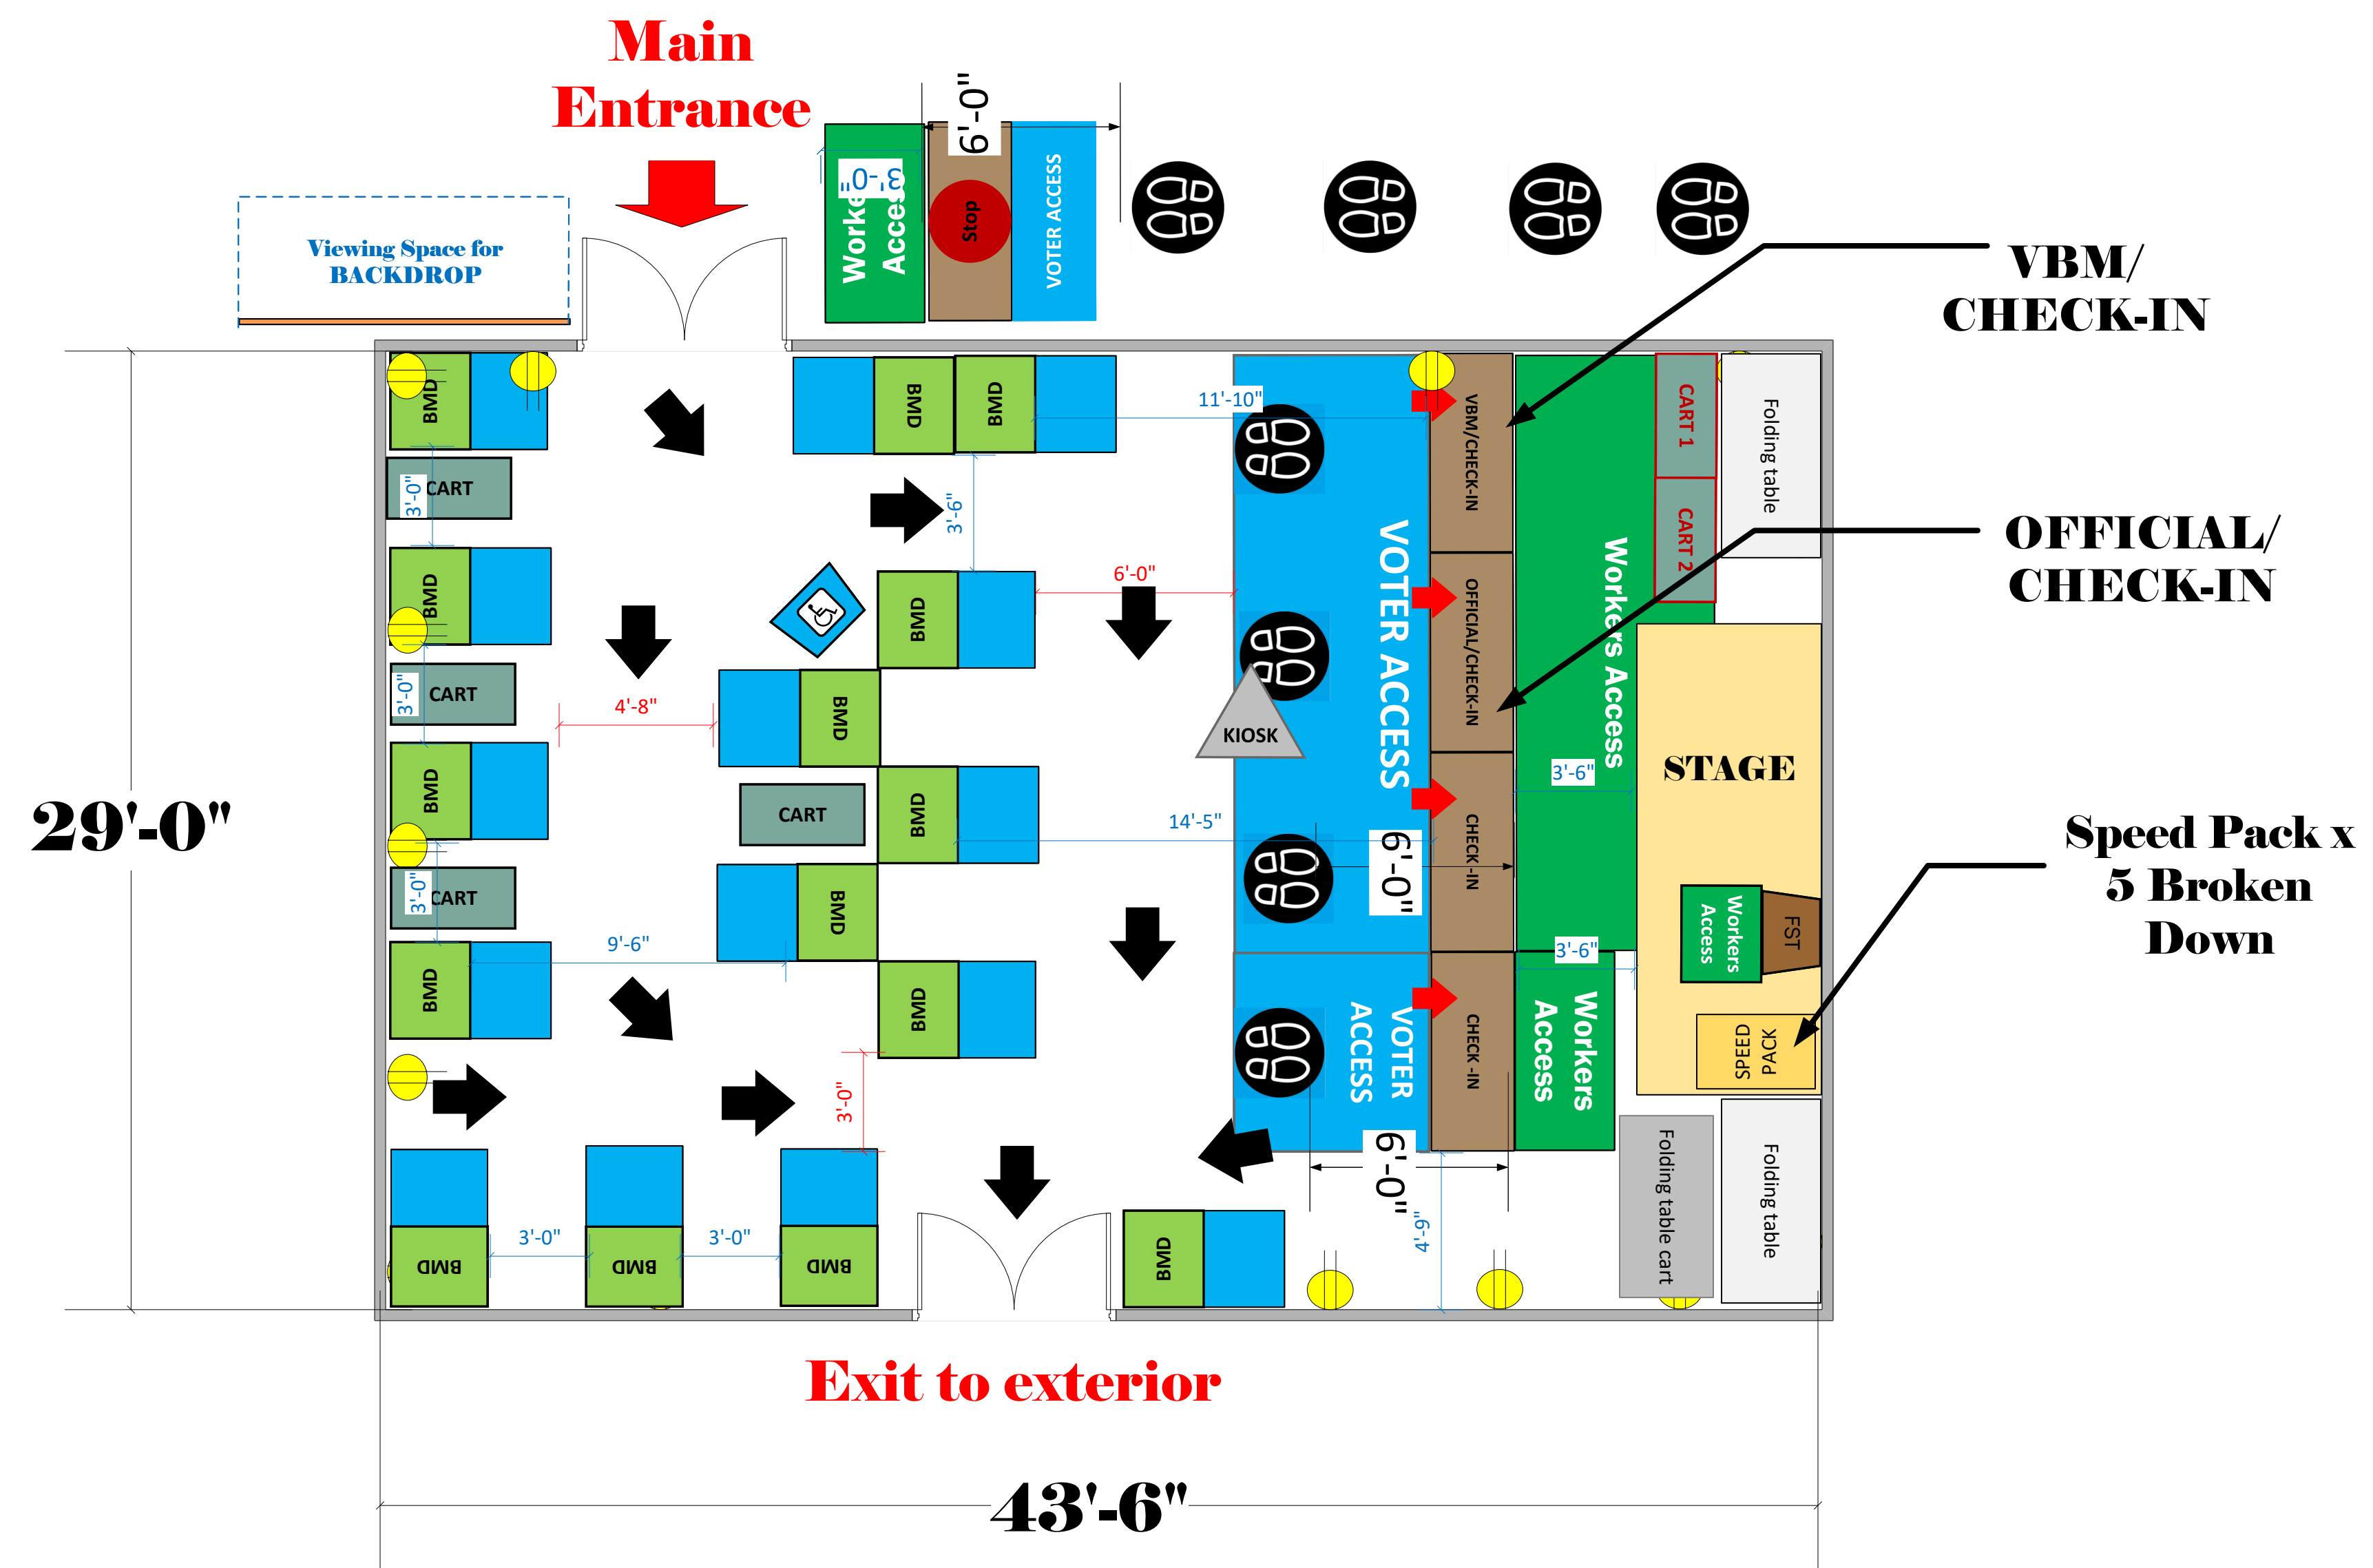

Auditorium (1171 Sq. Ft)

LEGEND

Room Size	Dimension: 43'-6" x 29'	Sq. Ft: 1261
EPB	Primary:	Secondary:
BMD	Total: 15	Actual: 15
Circuits	Total:	Usable:
Floor Decals		
BALLOT MARKING DEVICE		
CHECK IN TABLE		
BMD CART		
BACKDROP		
KIOSK		
POWER OUTLET		
PROTRUDING OBJECT		
ROUTER		
POWER CORDS		

Note: Exercise mats line entire north wall blocking Northern Door and all 4 outlets. To stay in room.

TITLE
Avalon Carver
VCID# 12984

SCALE	1: 48
DRAWN BY	Ryan Rivas