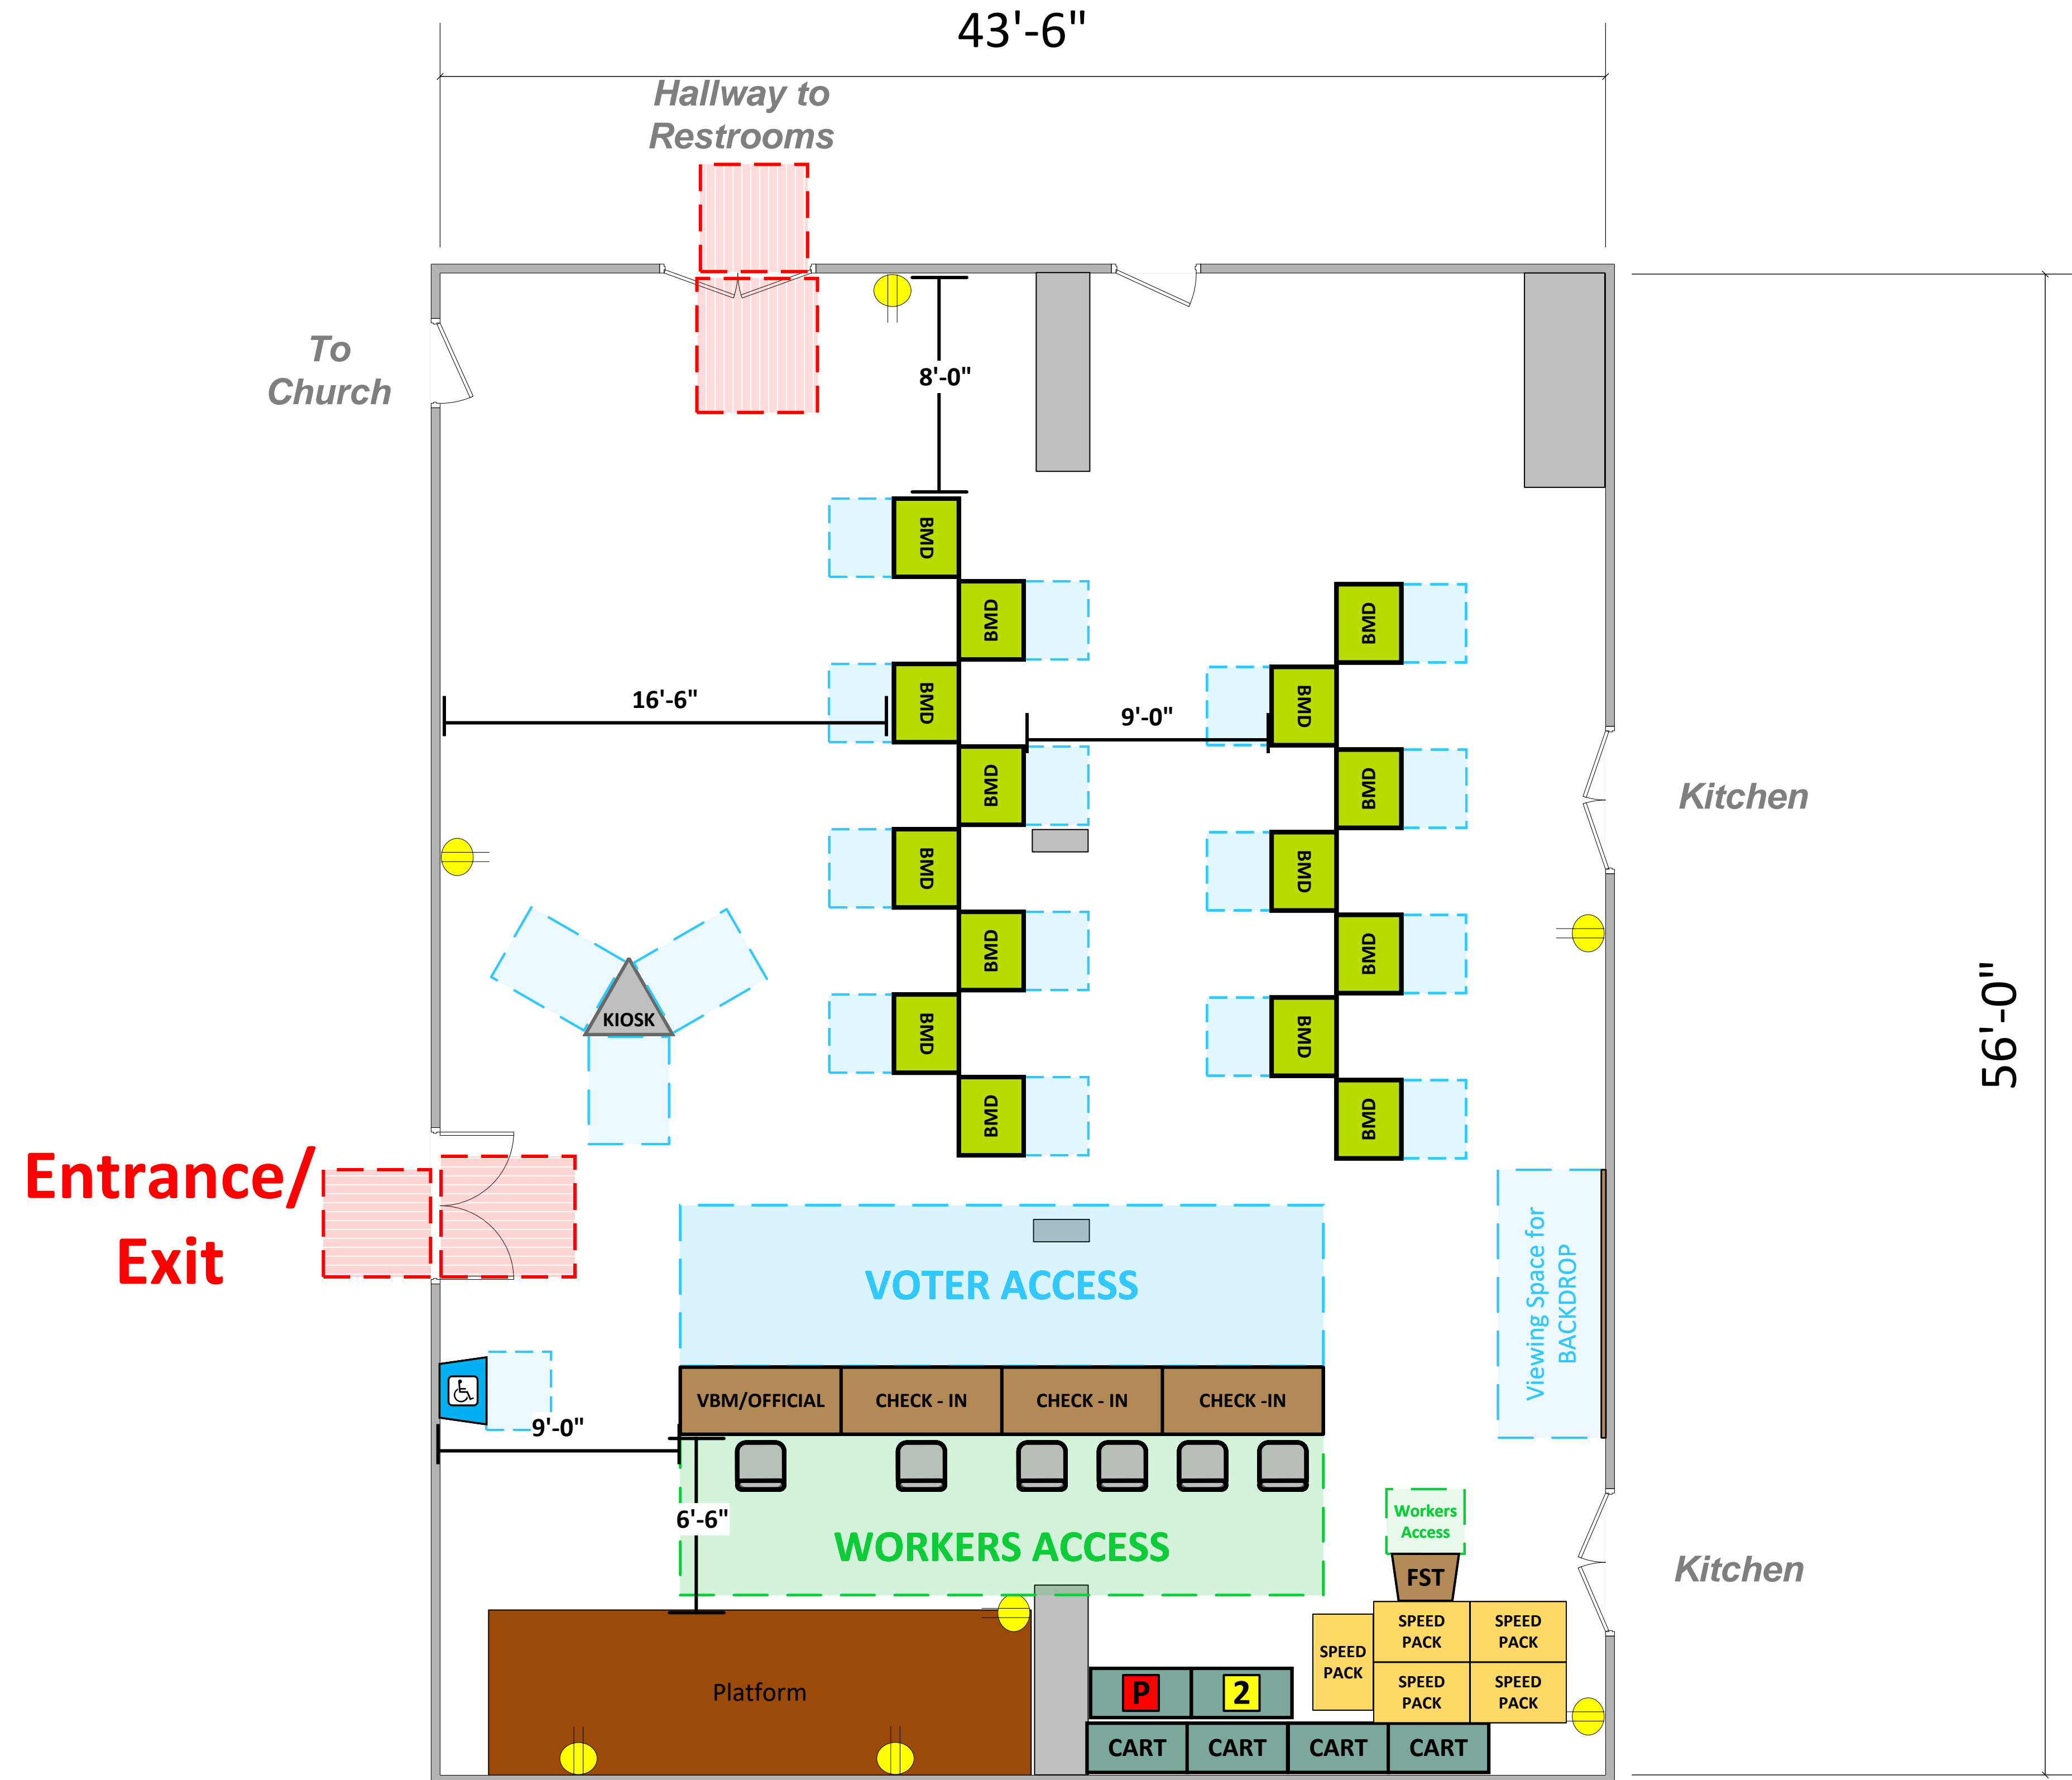

# Dining Room

( Sq. Ft.) 2,259'

## LEGEND

Room Size	Dimension: 43' x 56'	Sq. Ft.: 2,436'
Number of BMDs	15	
POWER OUTLET		
PROTRUDING OBJECT		
Do Not Block Area		

Centro Cristiano DE LA FE  
VCID 13003

**Each chair at a CHECK-IN station equals one ePollbook**

Equipment By: <b>Ryan Rivas</b>	Date: <b>01/15/24</b>
Skeleton Drawn By: <b>William Monarrez</b>	Date: <b>1/09/2023</b>
Scale: <b>1/4" inches = 1' Ft.</b>	