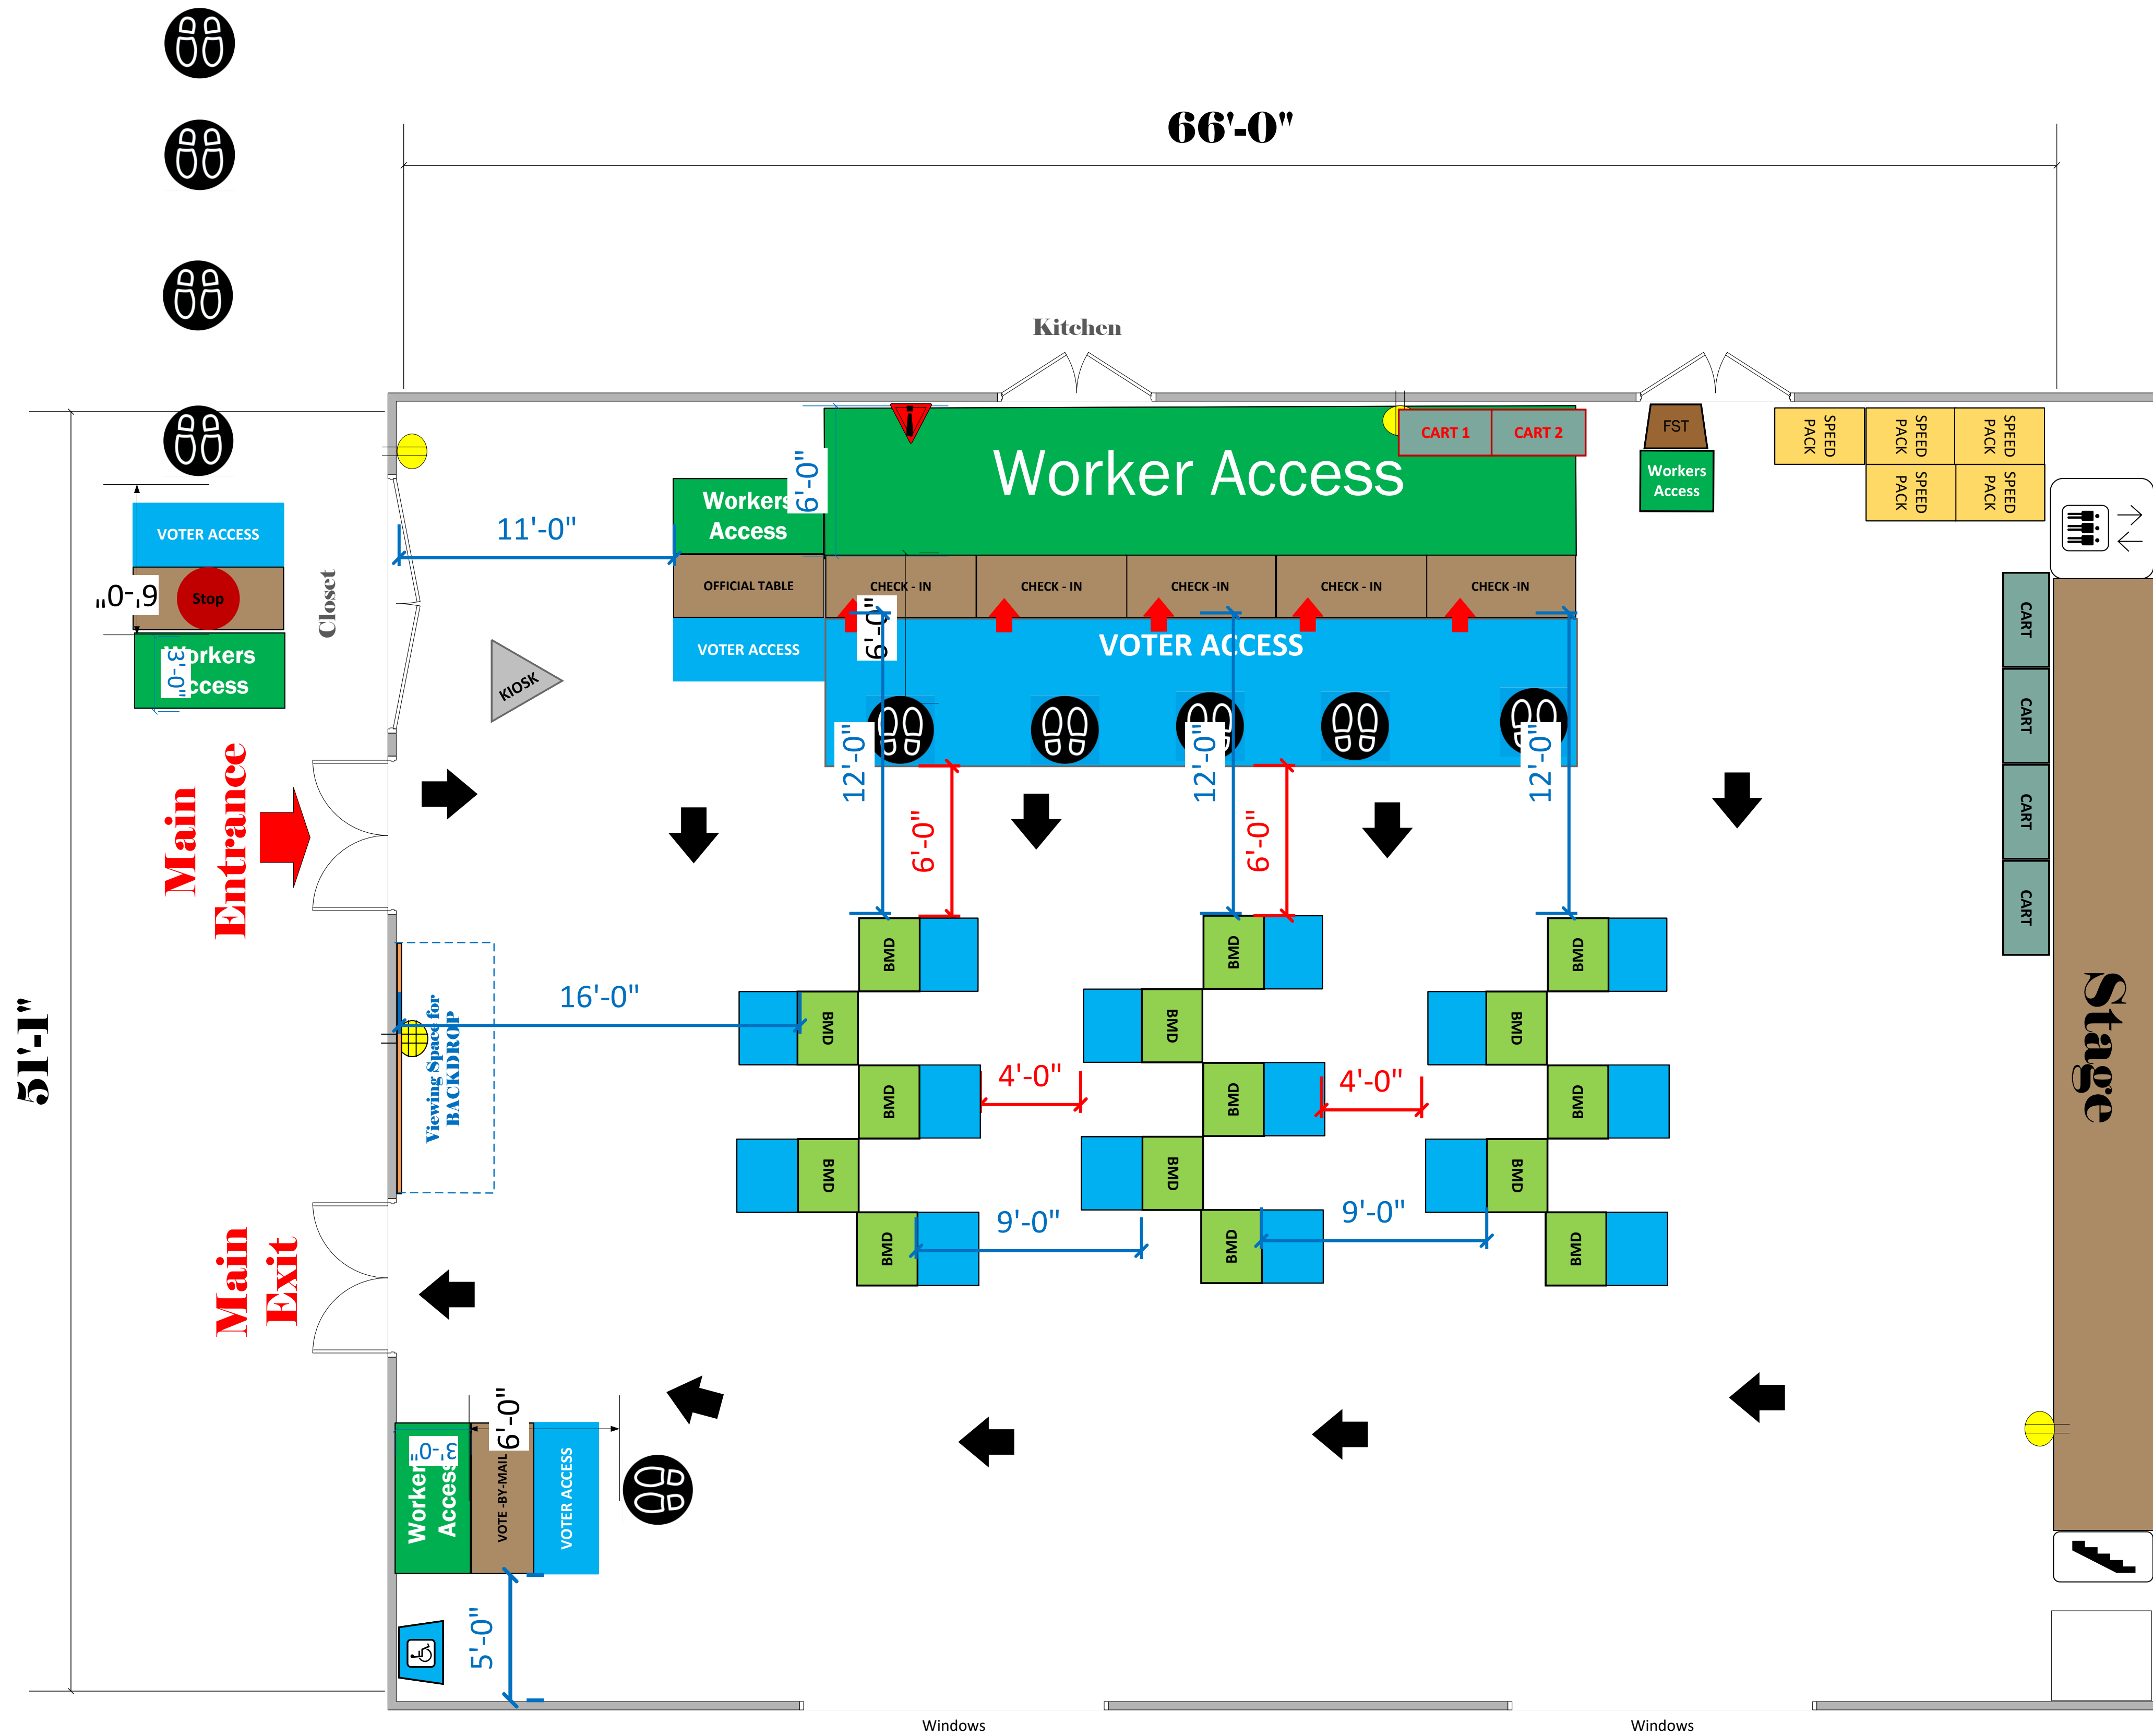

# Auditorium

(3,371' Sq. Ft.)

## LEGEND

Room Size	Dimension: 51' x 66'	Sq. Ft: 3371
EPB	Primary:	Secondary:
BMD	Total: 15	Actual: 15
Circuits	Total:	Usable:
Floor Decals		
BALLOT MARKING DEVICE		
CHECK IN TABLE		
BMD CART		
BACKDROP		
KIOSK		
POWER OUTLET		
PROTRUDING OBJECT		
ROUTER		
POWER CORDS		

**El Sereno  
Citizen Center  
VC ID# 13008**

SCALE: 1:48  
DRAWN BY: Ryan Rivas