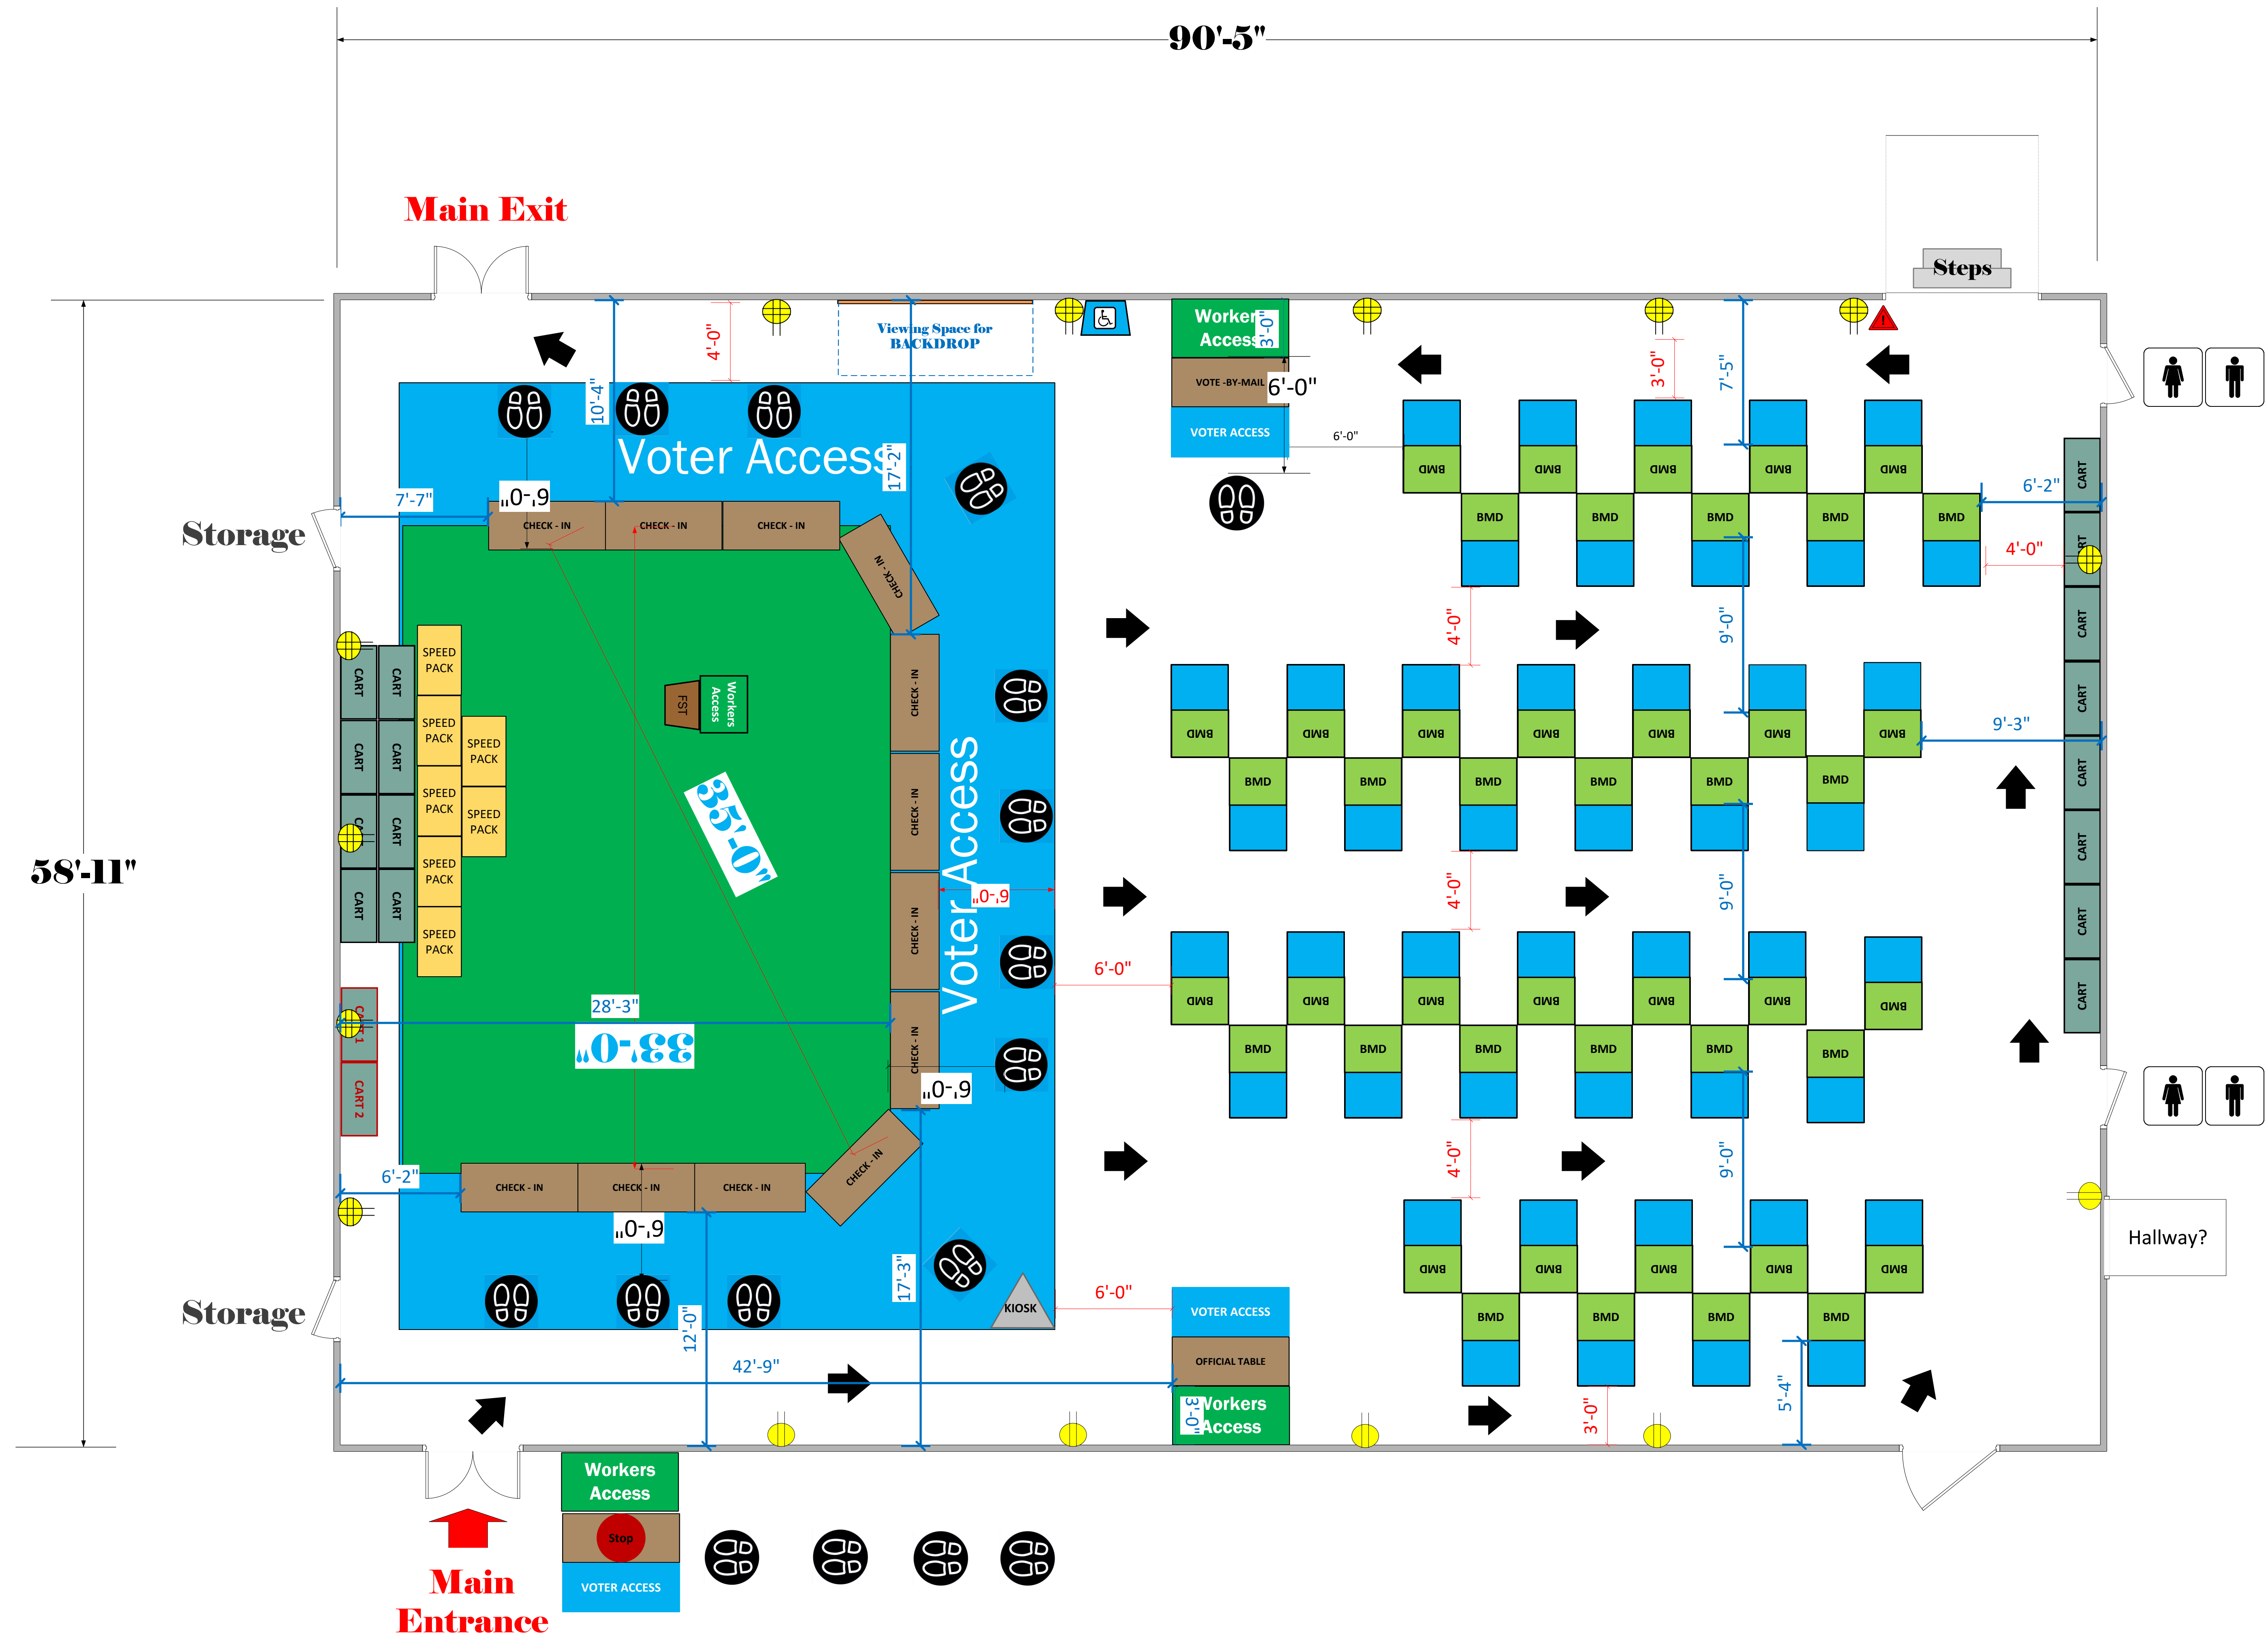

# Gymnasium

(5,327 Sq. Ft.)

## LEGEND

Room Size	Dimension: 90' x 58'	Sq. Ft.: 5,327
EPB	Primary:	Secondary:
BMD	Total: 45	Actual:
Circuits	Total:	Usable:
Floor Decals		
BALLOT MARKING DEVICE		
CHECK IN TABLE		
BMD CART		
BACKDROP		
KIOSK		
POWER OUTLET		
PROTRUDING OBJECT		
ROUTER		
POWER CORDS		

**The Park**  
VC ID# 13031

1: 48

DRAWN BY

David Chaparro