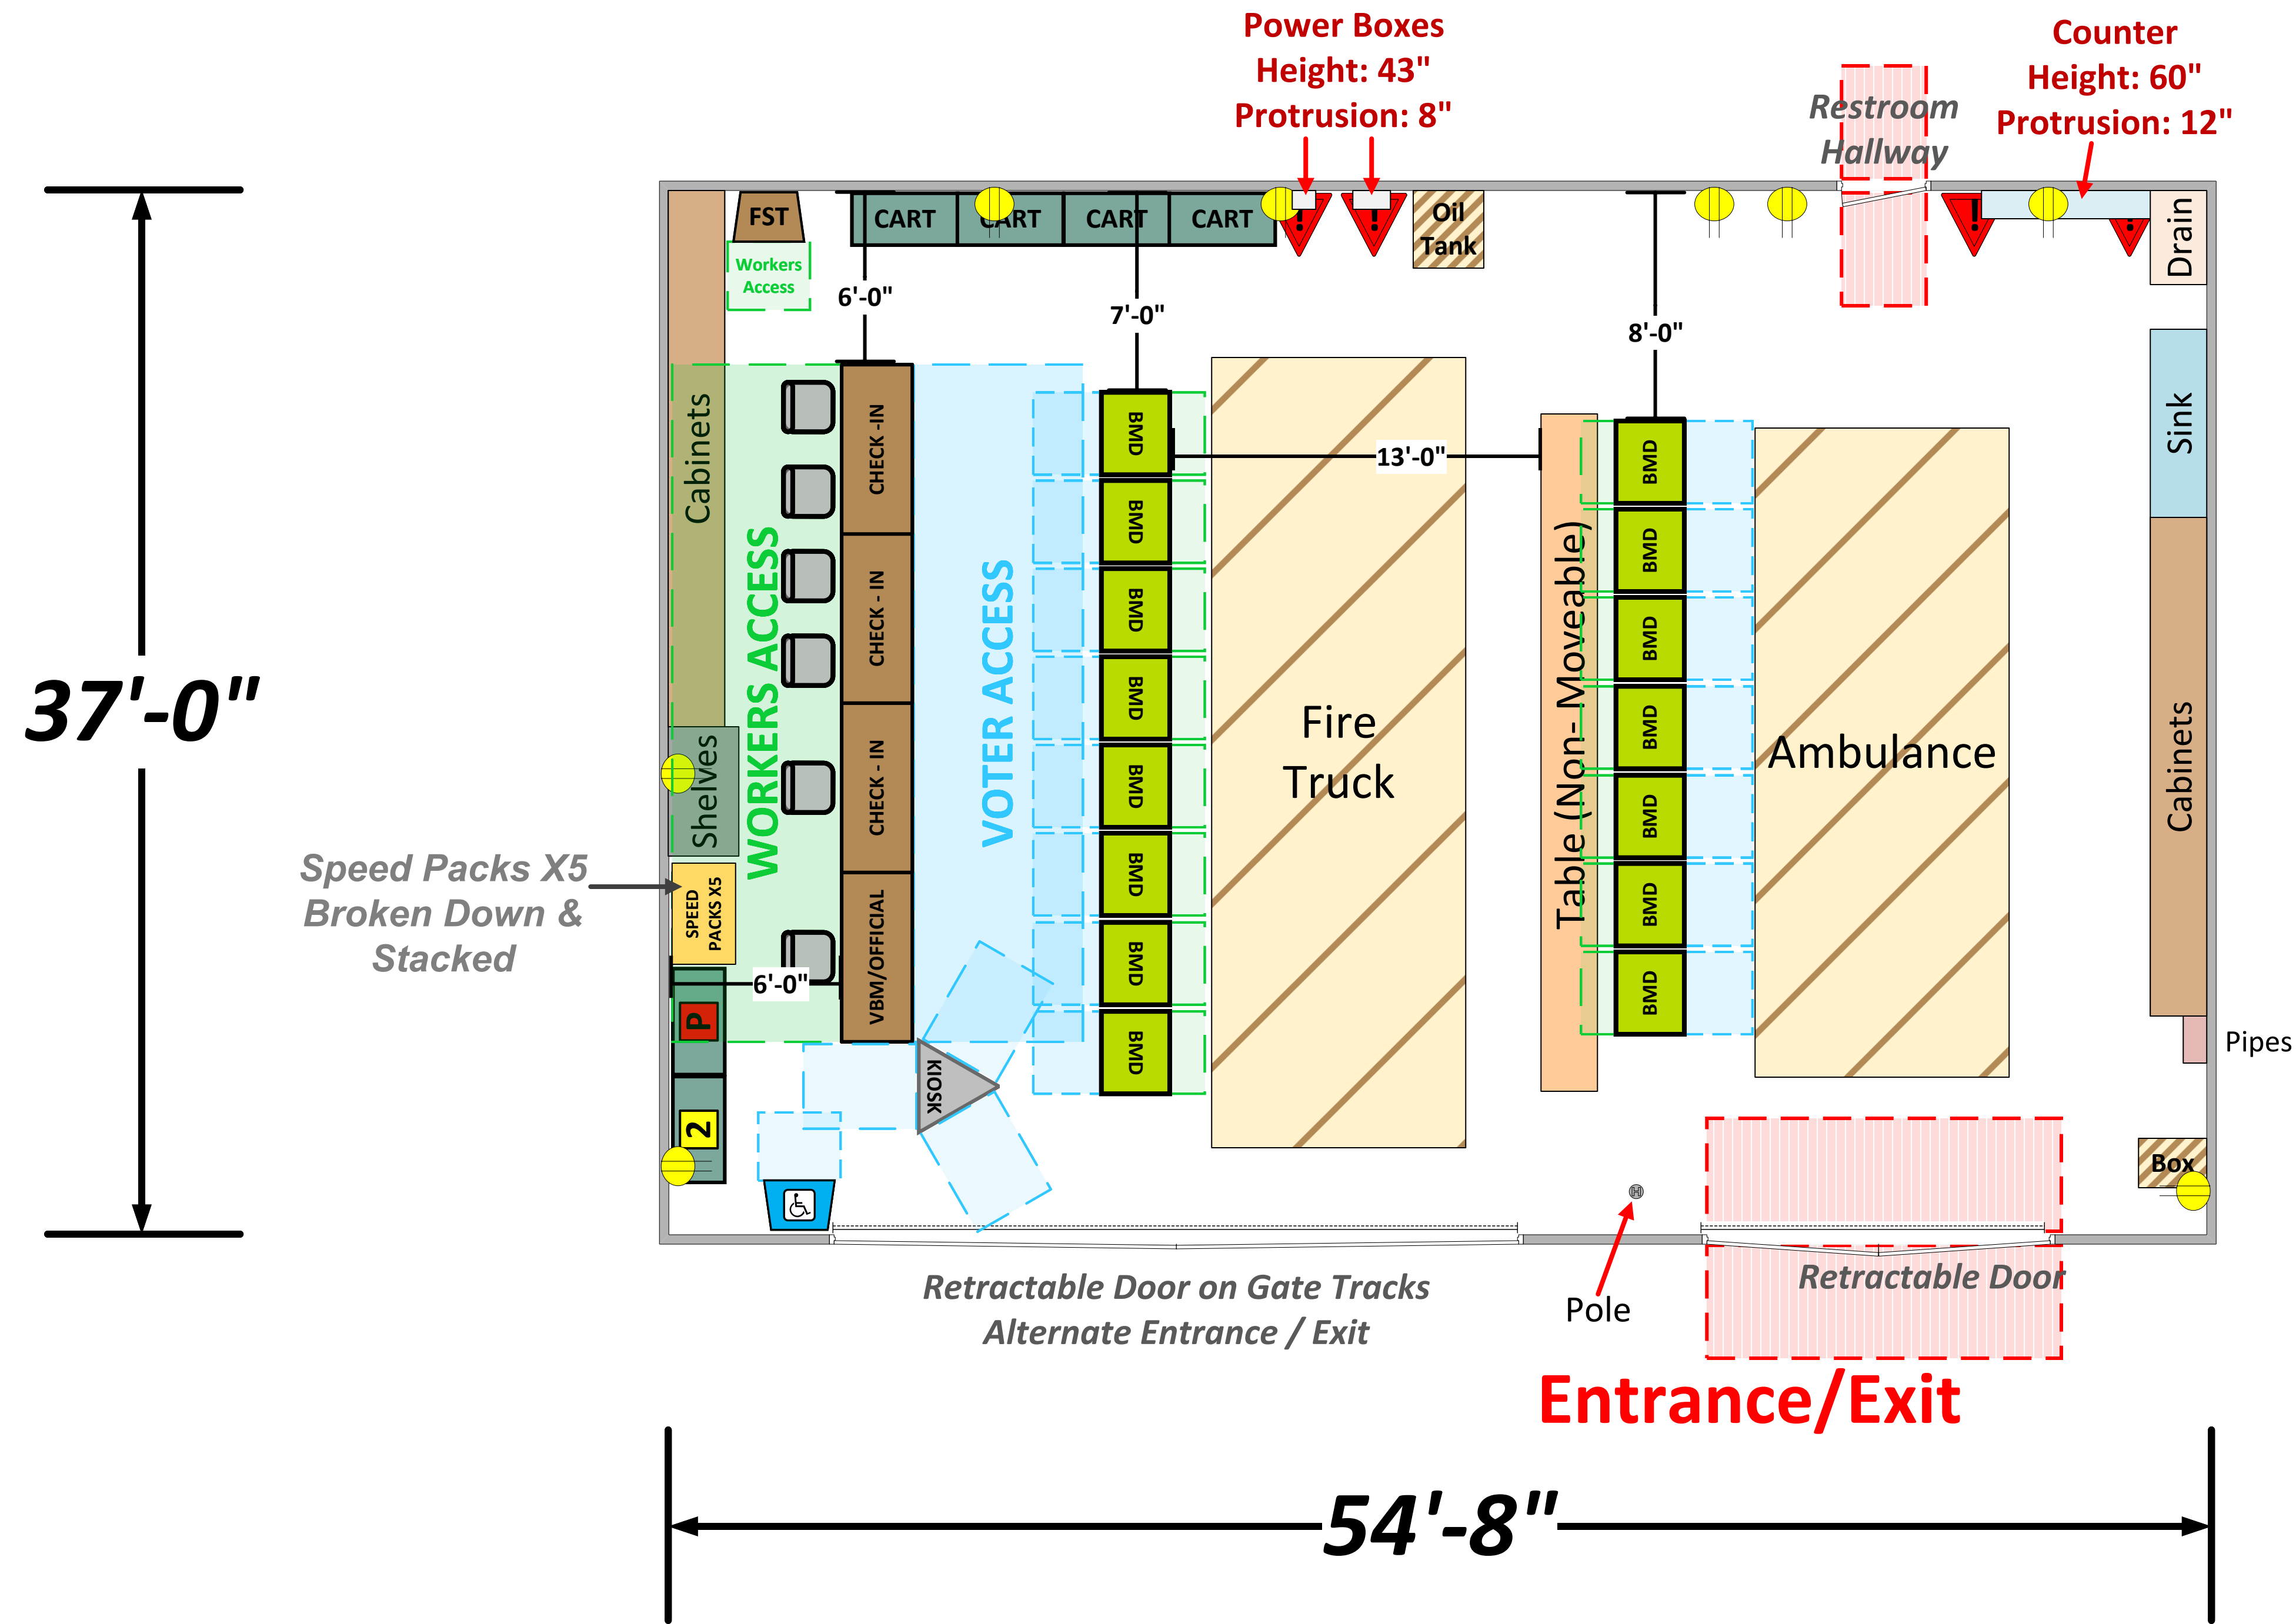

Apparatus Room (1,800 Usable Sq. Ft.)

LEGEND

Room Size	Dimension: 54'8" x 37'	Sq. Ft: 1,800'
Number of BMDs	15	
POWER OUTLET		
PROTRUDING OBJECT		
Do Not Block Area		

TITLE
VCID 13066
Los Angeles Fire Station 62

Each chair at a CHECK-IN station equals one ePollbook

Equipment By: Dustin Fuller	Date: 05/08/2026
Skeleton Drawn By: David Chaparro	Date: 07/01/25
Scale: 1/4" inches = 1' Ft.	