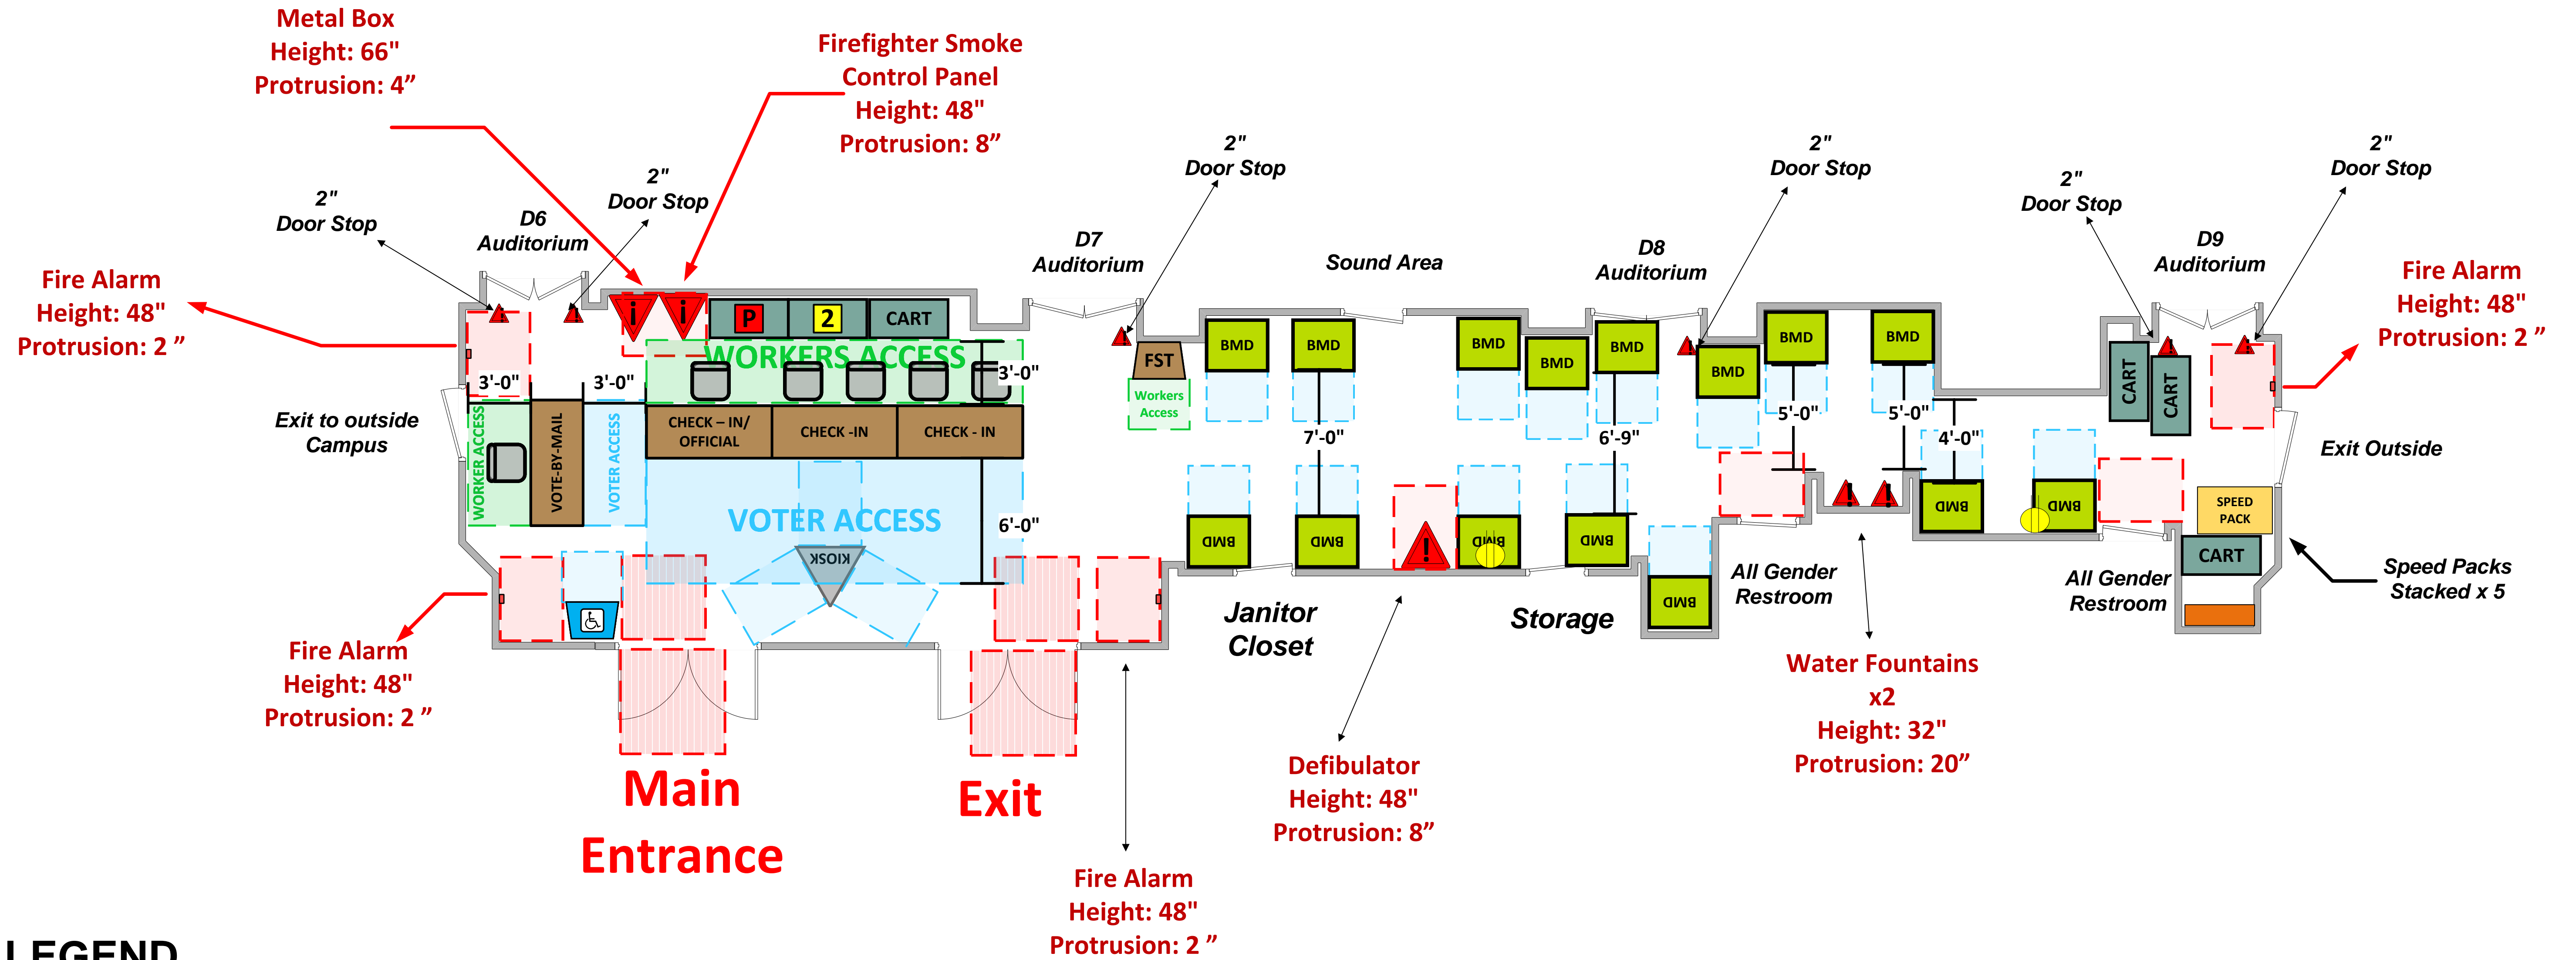

Foyer (1,019 Sq. Ft.)

LEGEND

Room Size	Dimension: Combination	Sq. Ft: 1,019
Number of BMDs	15	
POWER OUTLET		
PROTRUDING OBJECT		
Do Not Block Area		

TITLE

VCID 13070
Eagle Rock Jr and Sr High School

Each chair at a CHECK-IN station equals one ePollbook

Equipment By: Carlos Montejano	Date: 11/17/2023
Skeleton Drawn By: Carlos Montejano	Date: 11/17/2023
Scale: 1/4" inches = 1' Ft.	