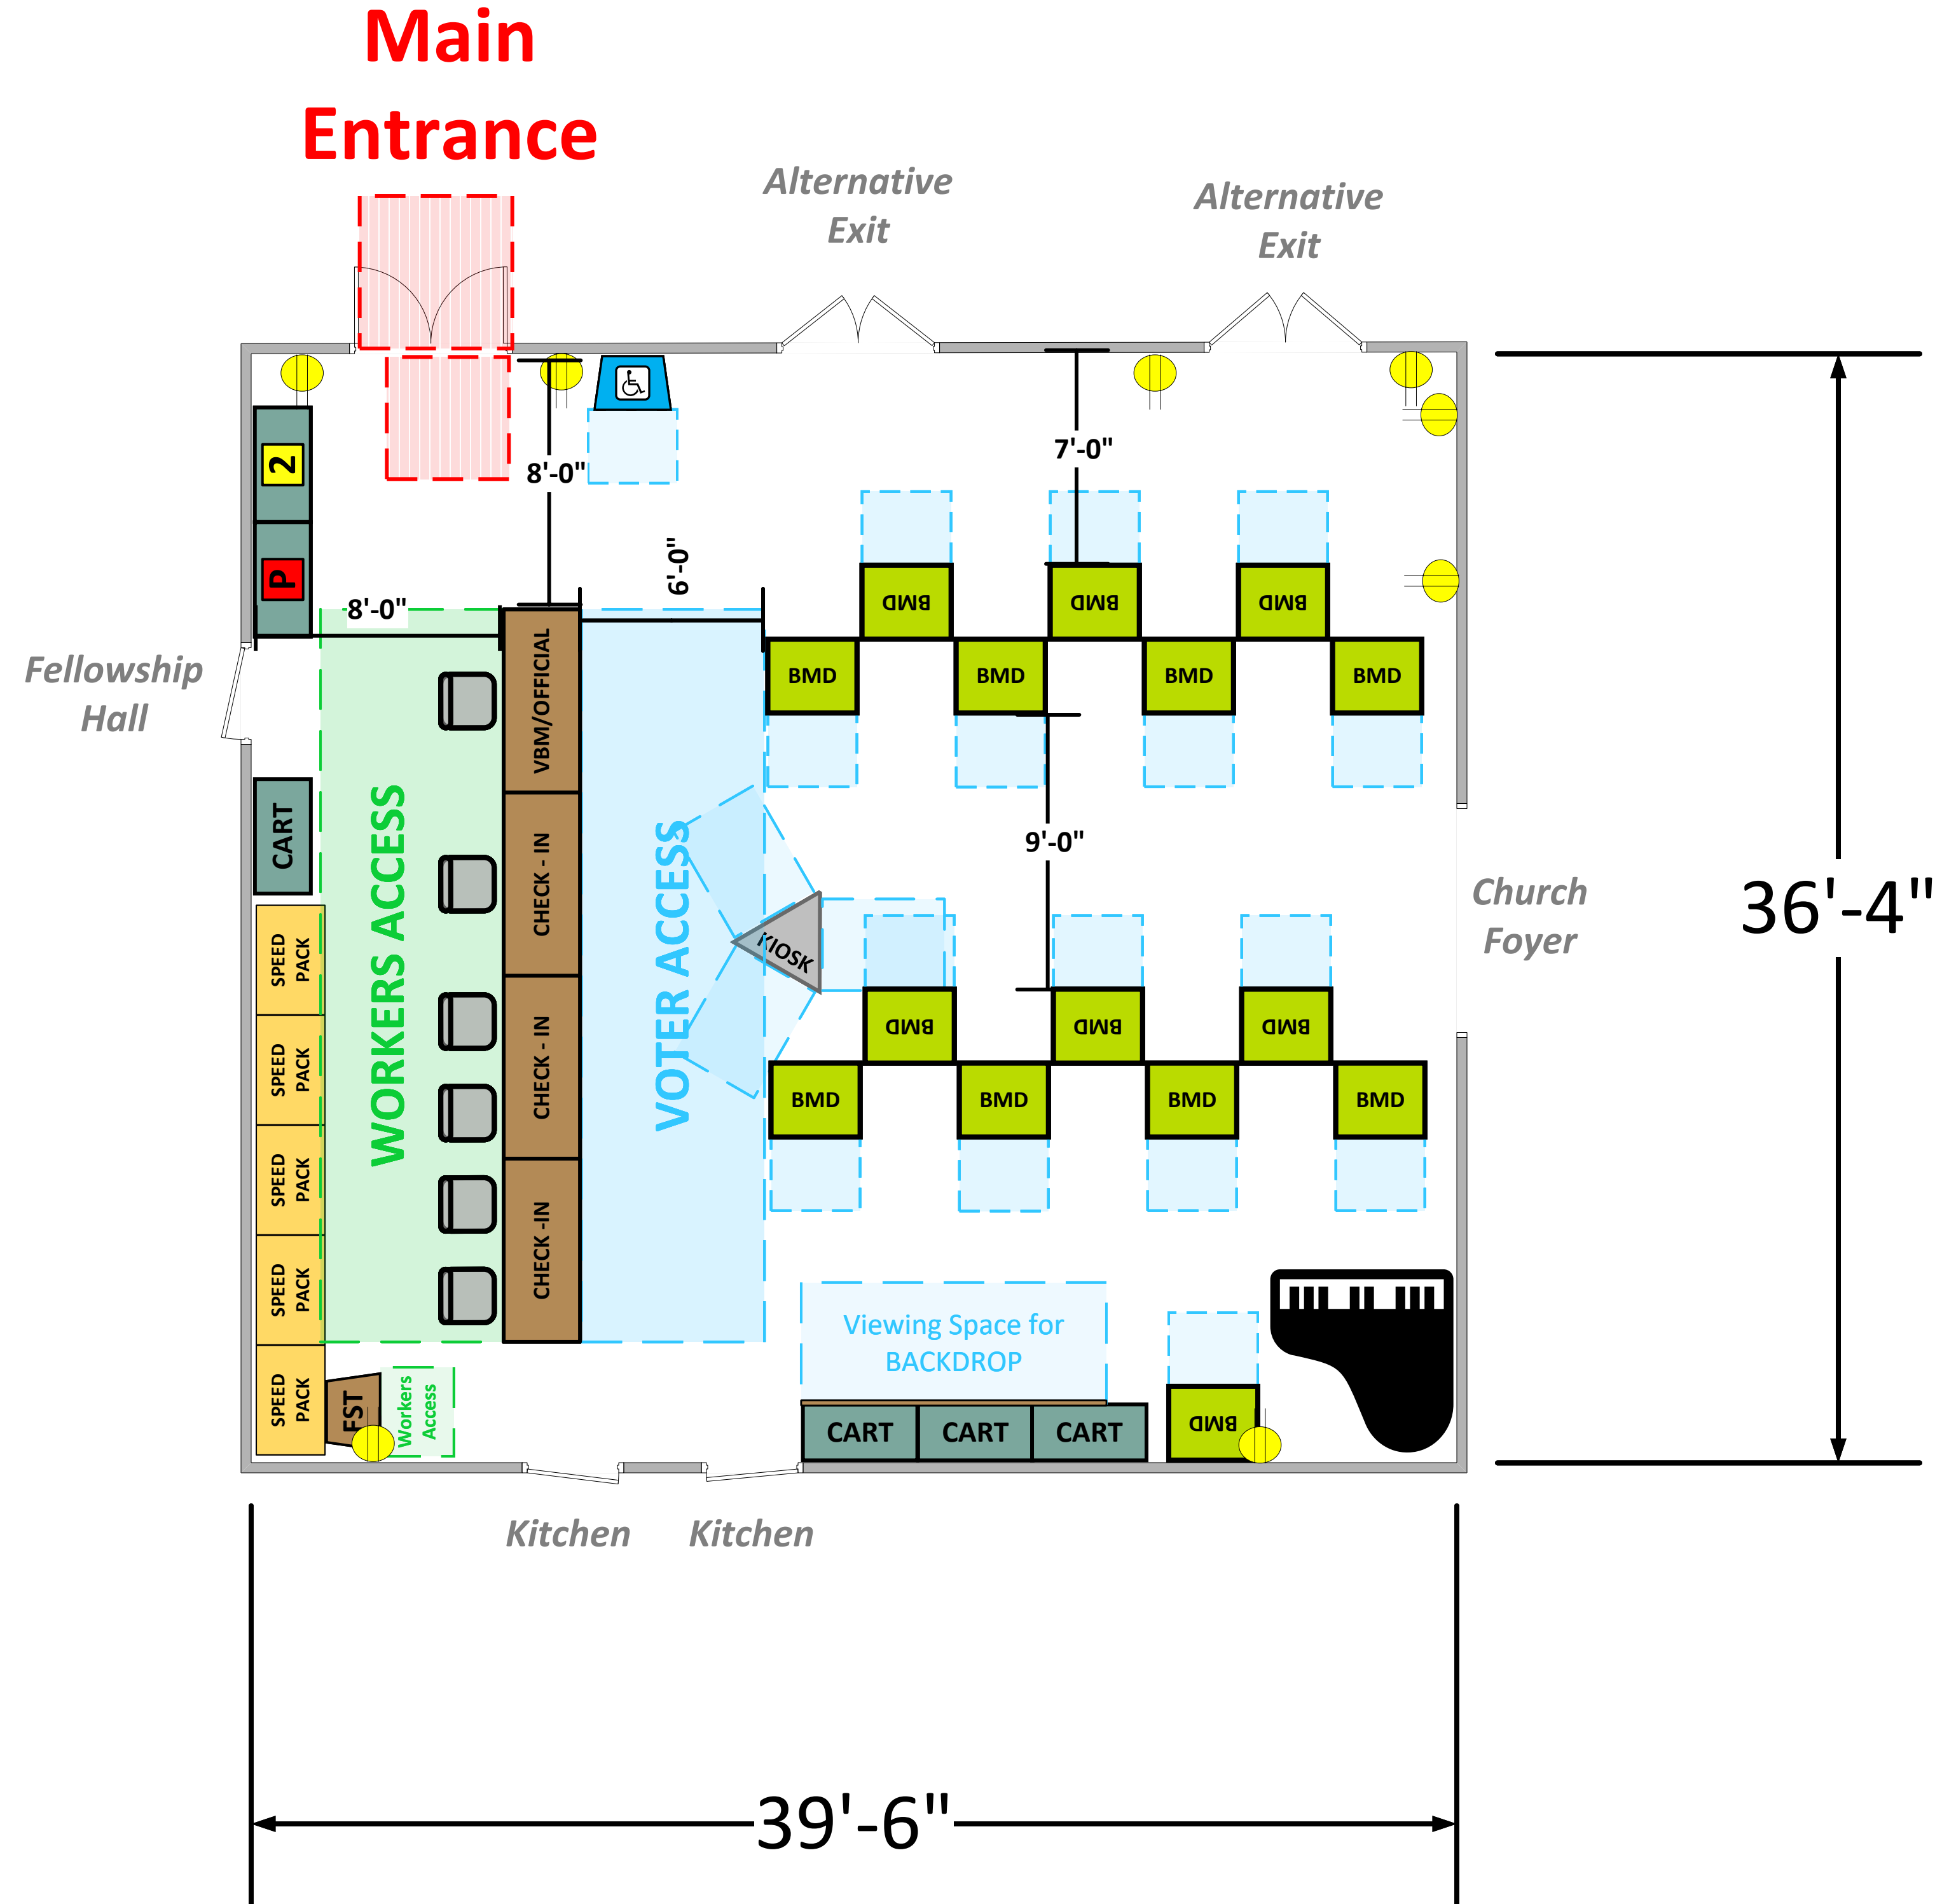

Gamble Lounge

(1,399 Usable Sq. Ft.)

LEGEND

Room Size	Dimension: 39' 6" x 36' 4"	Sq. Ft: 1,435
Number of BMDs	15	
POWER OUTLET		
PROTRUDING OBJECT		
Do Not Block Area		

TITLE

VCID 13105
Pasadena Presbyterian Church

Each chair at a CHECK-IN station equals one ePollbook

Equipment By:	Date:
Ryan Rivas	01/15/24
Skeleton Drawn By:	Date:
Scott Taylor	01/11/24
Scale:	
1/4" inches = 1' Ft.	