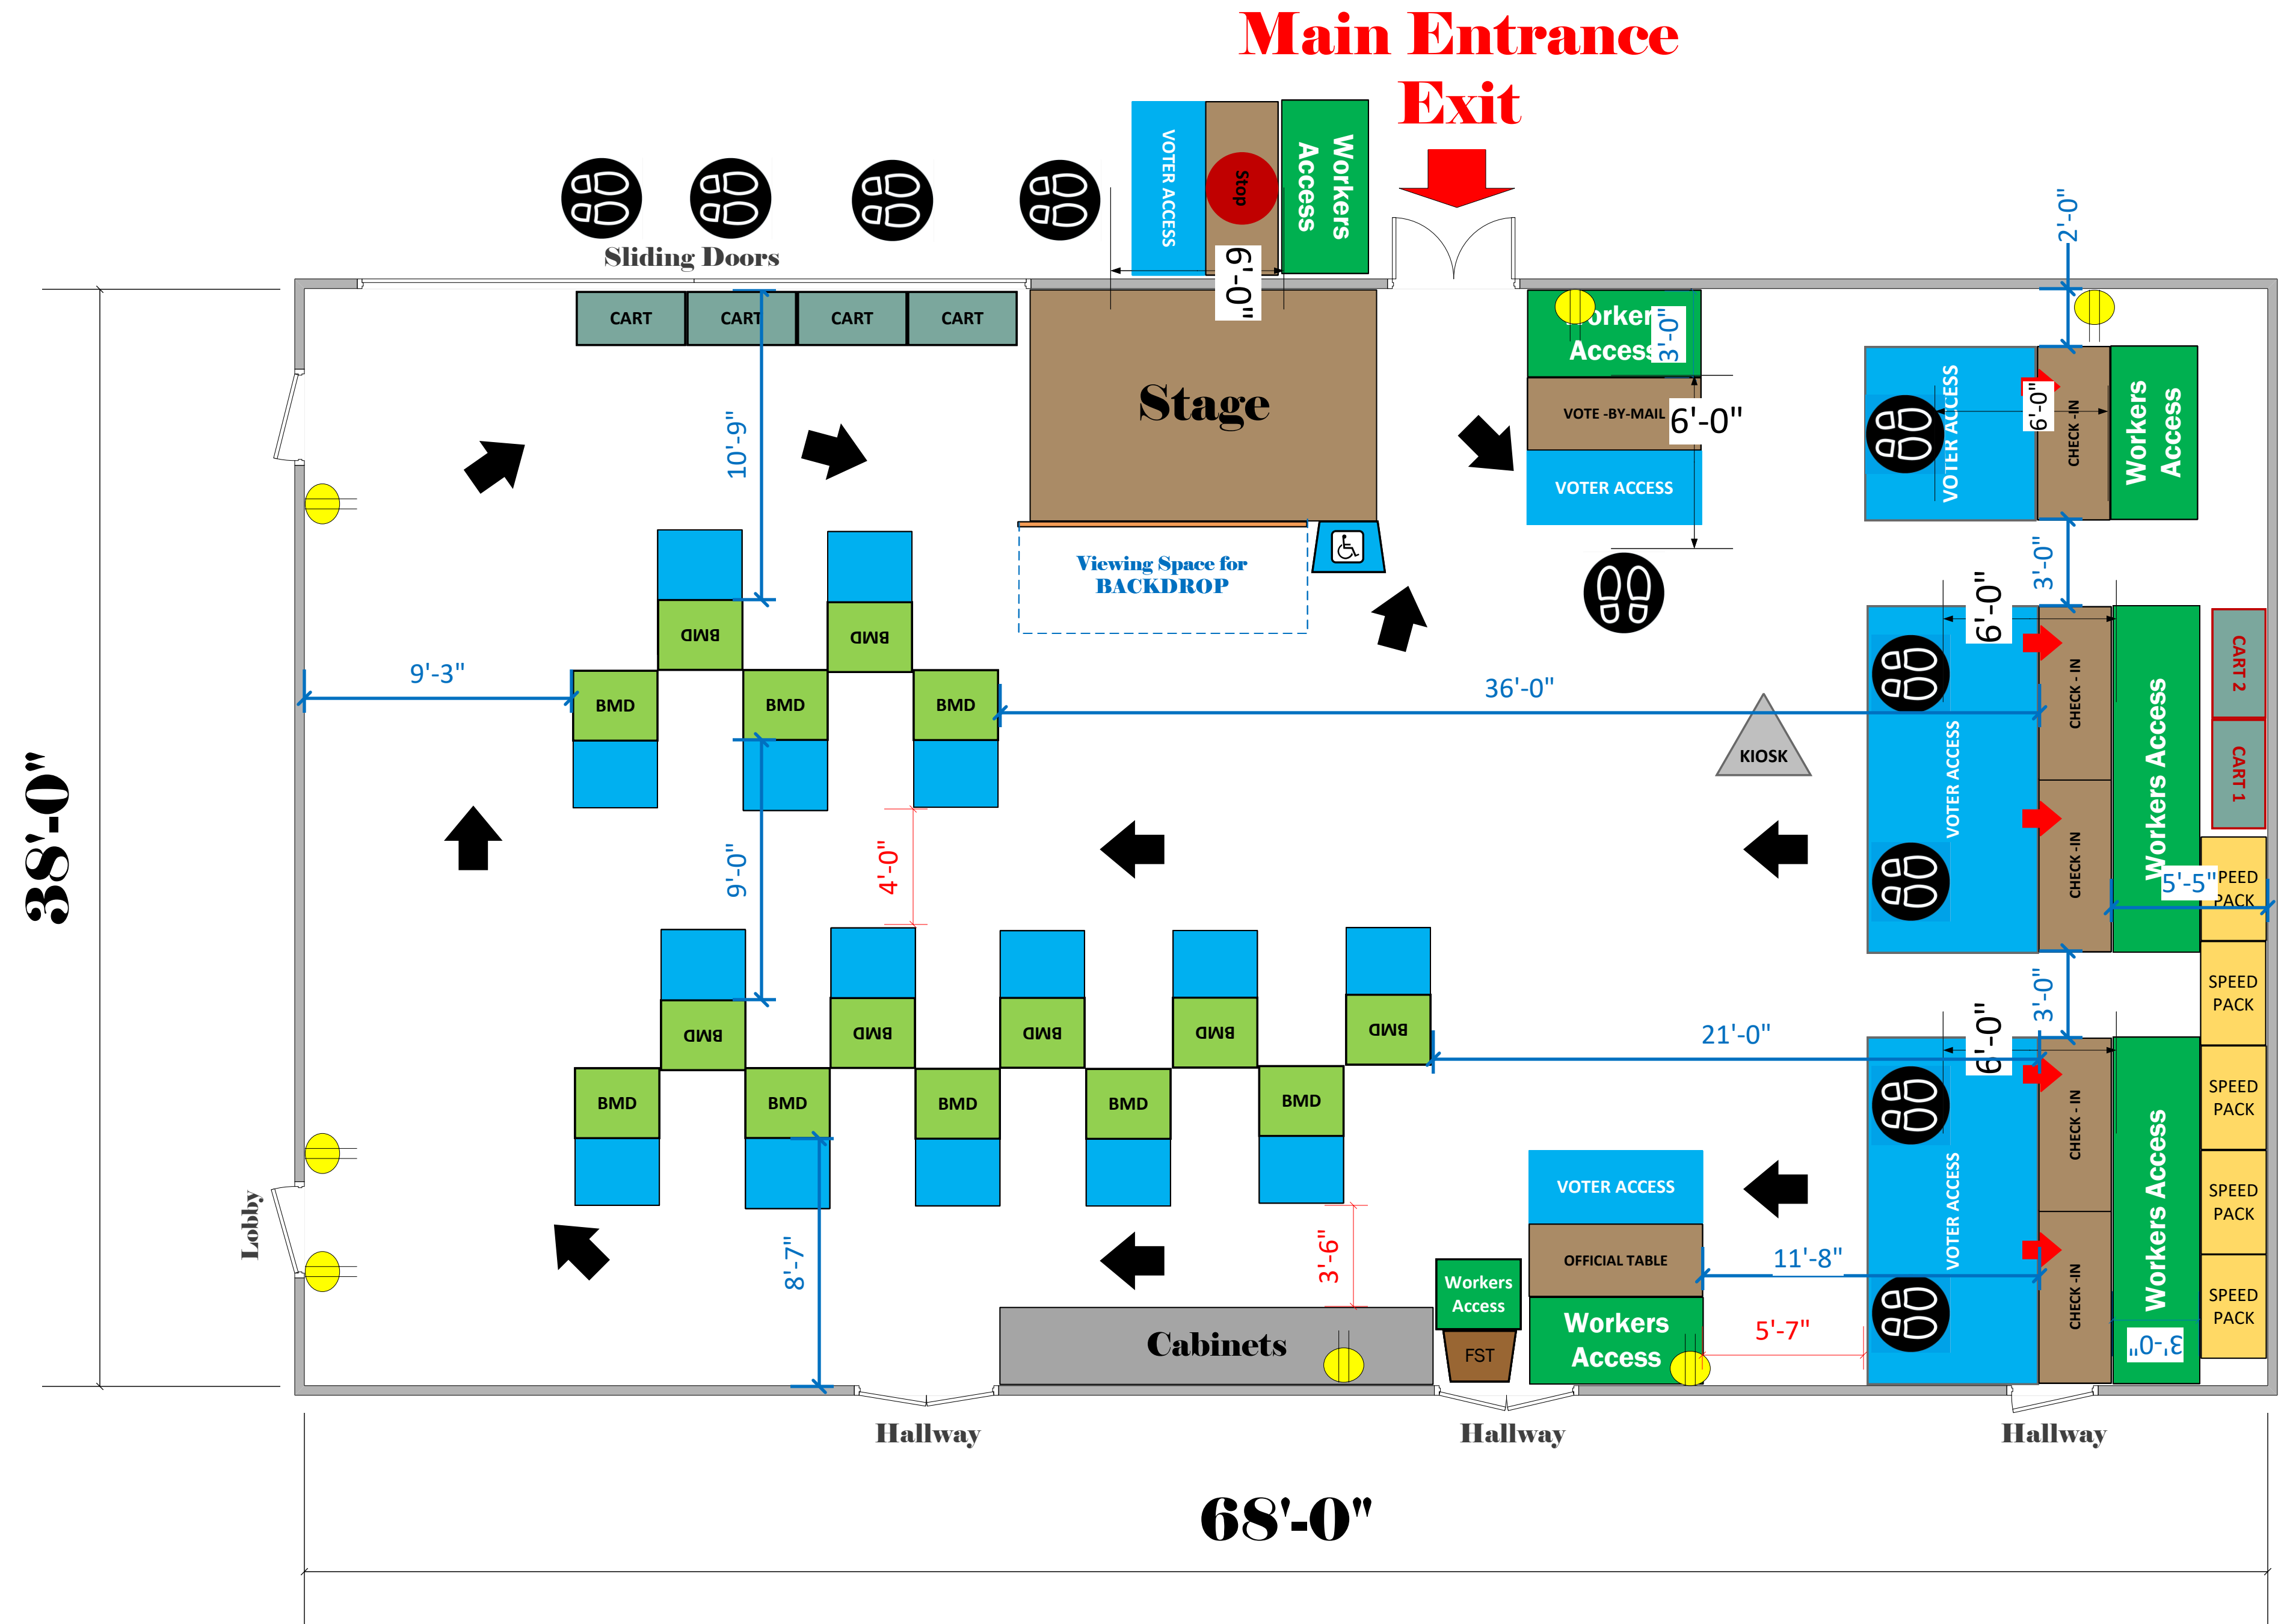

Parish Hall

(2,456 Usable Sq. Ft.)

LEGEND

Room Size	Dimension: 68' x 38'	Sq. Ft. 2,456'
EPB	Primary:	Secondary:
BMD	Total: 15	Actual:
Circuits	Total:	Usable:
Floor Decals		
BALLOT MARKING DEVICE		
CHECK IN TABLE		
BMD CART		
BACKDROP		
KIOSK		
POWER OUTLET		
PROTRUDING OBJECT		
ROUTER		
POWER CORDS		

TITLE **Jesus Sacred Heart Church**
VC ID# 13108

SCALE 1:48
DRAWN BY David Chaparro