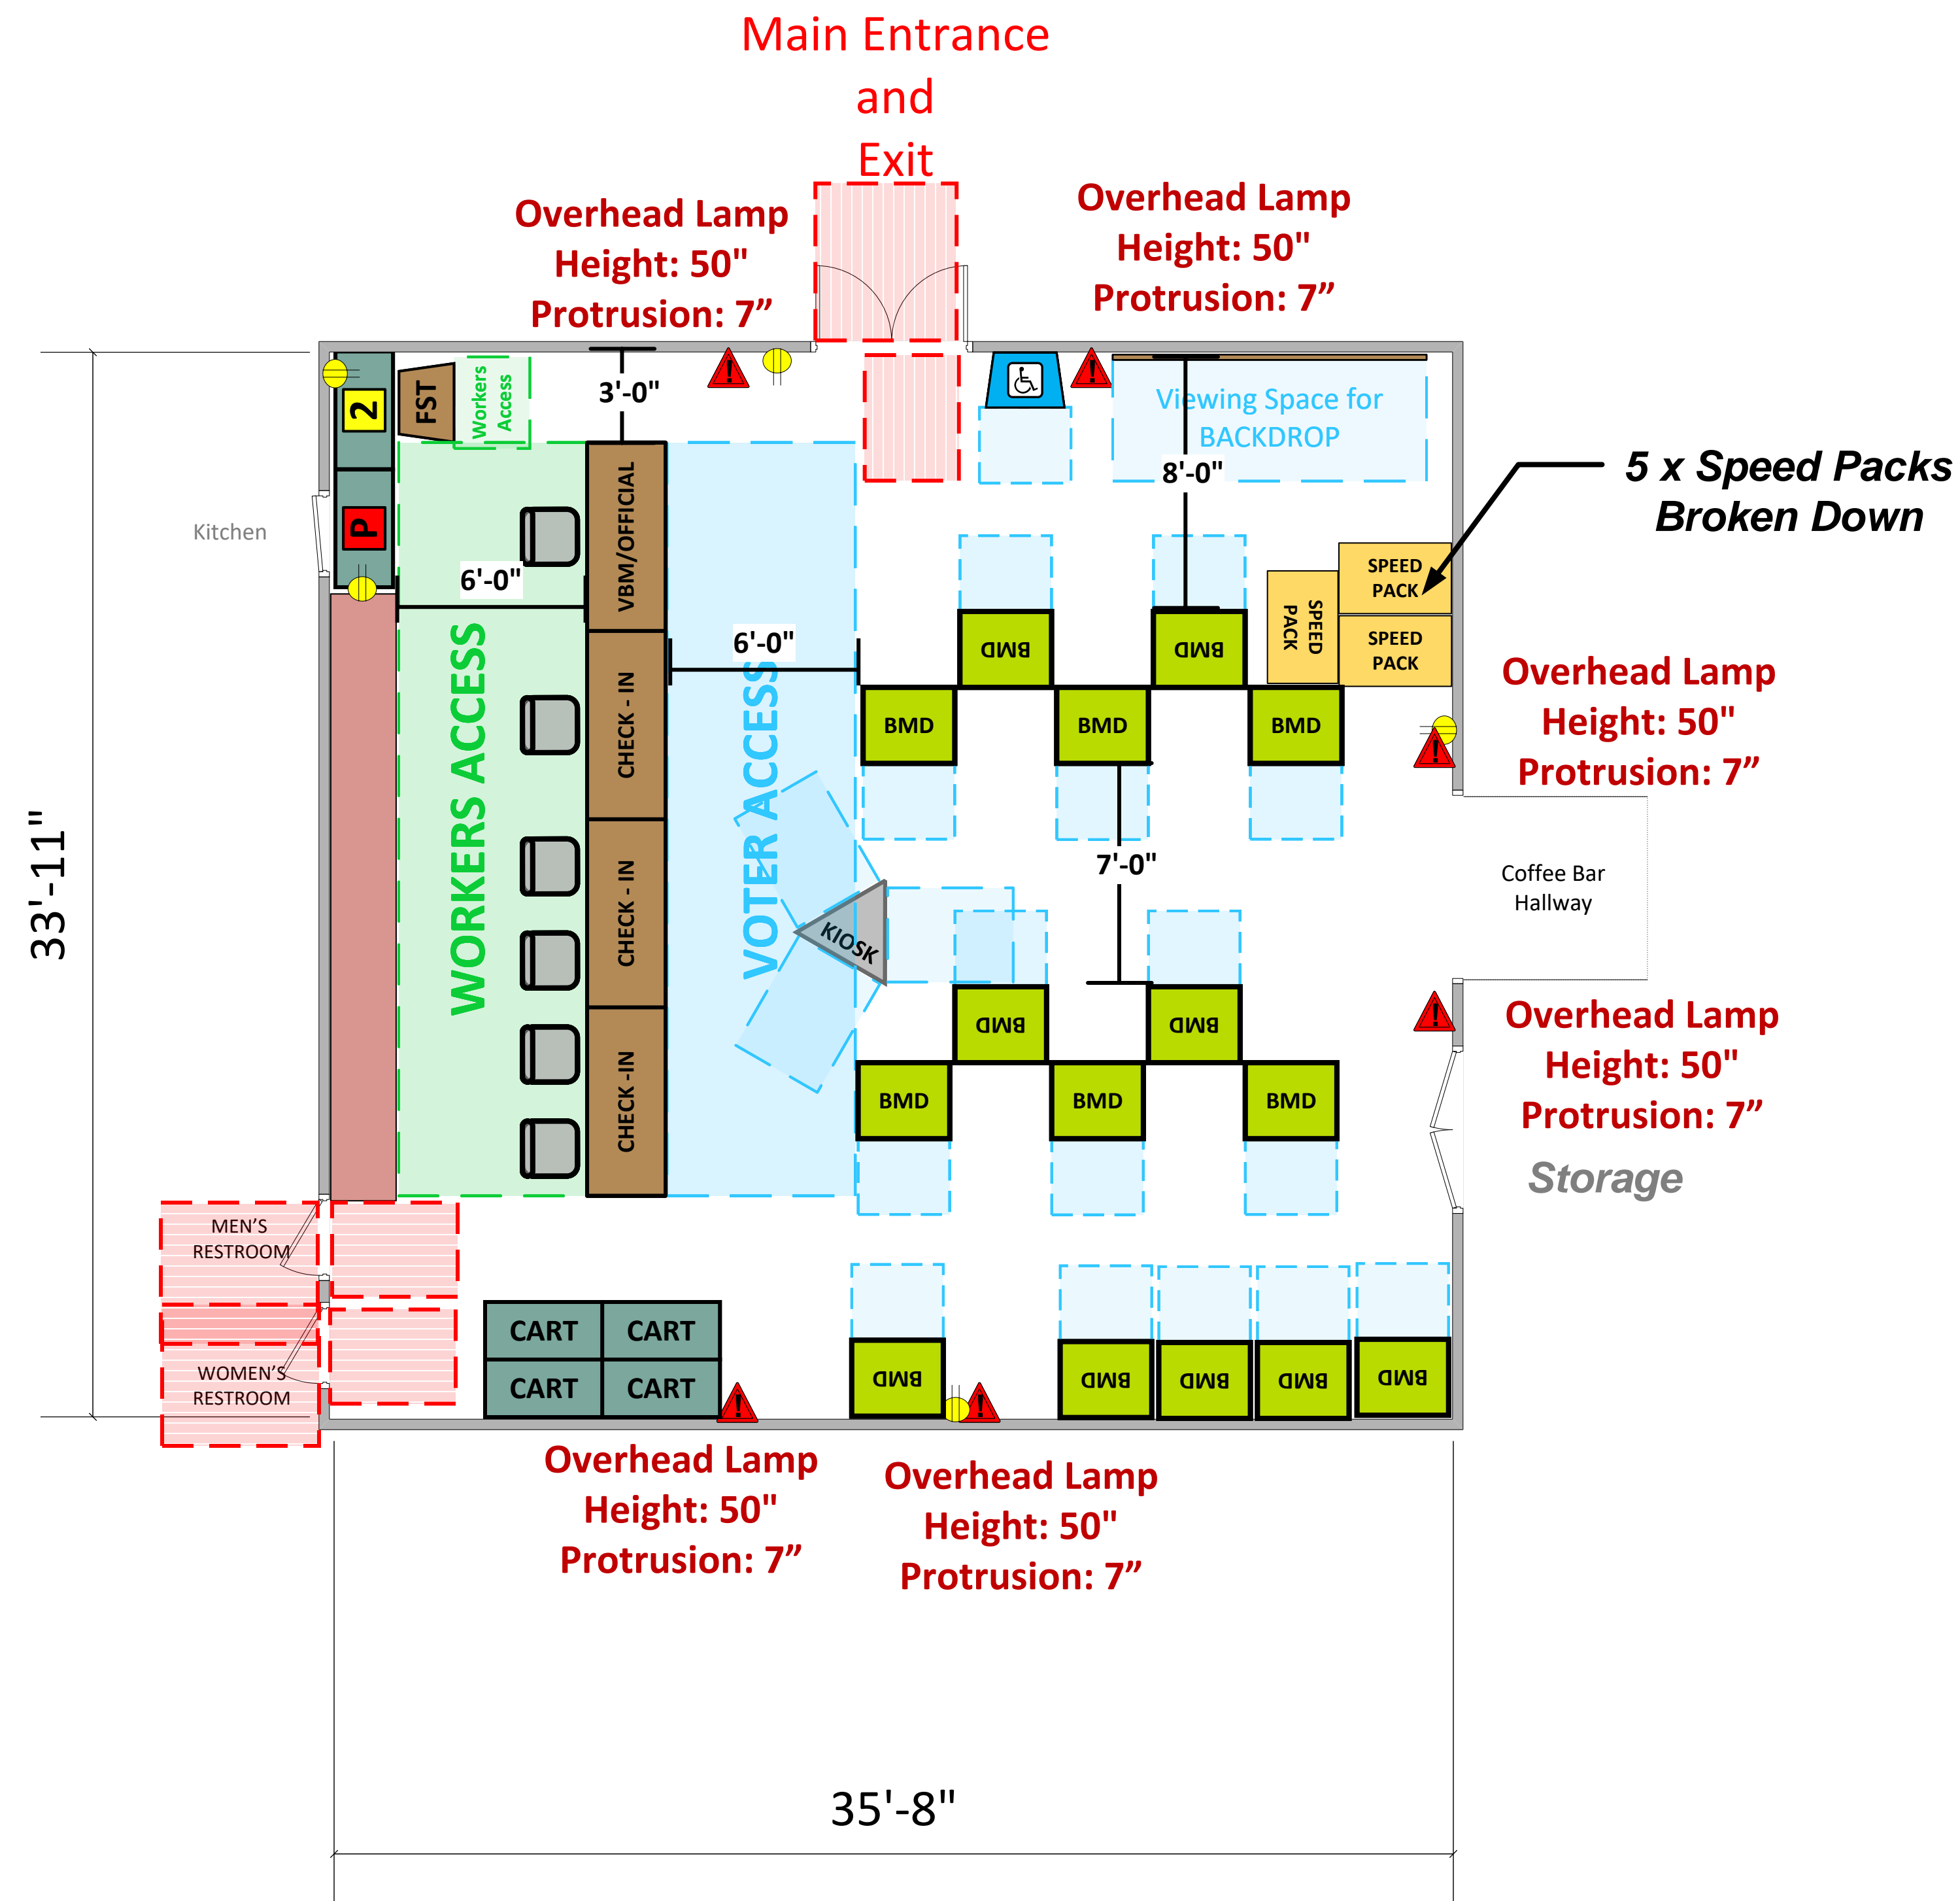

# Main Room

( Sq. Ft.) 1,209'

## LEGEND

Room Size	Dimension: 35' 8" x 33' 11"	Sq. Ft: 1,209'
Number of BMDs	15	
POWER OUTLET		
PROTRUDING OBJECT		
Do Not Block Area		

**Italian American Club**  
**(Main Room)**  
**VCID 13110**

**Each chair at a CHECK-IN station equals one ePollbook**

Equipment By: <b>Ryan Rivas</b>	Date: <b>01/26/24</b>
Skeleton Drawn By: <b>William Monarrez</b>	Date: <b>1/04/2023</b>
Scale: <b>1/4" inches = 1' Ft.</b>	