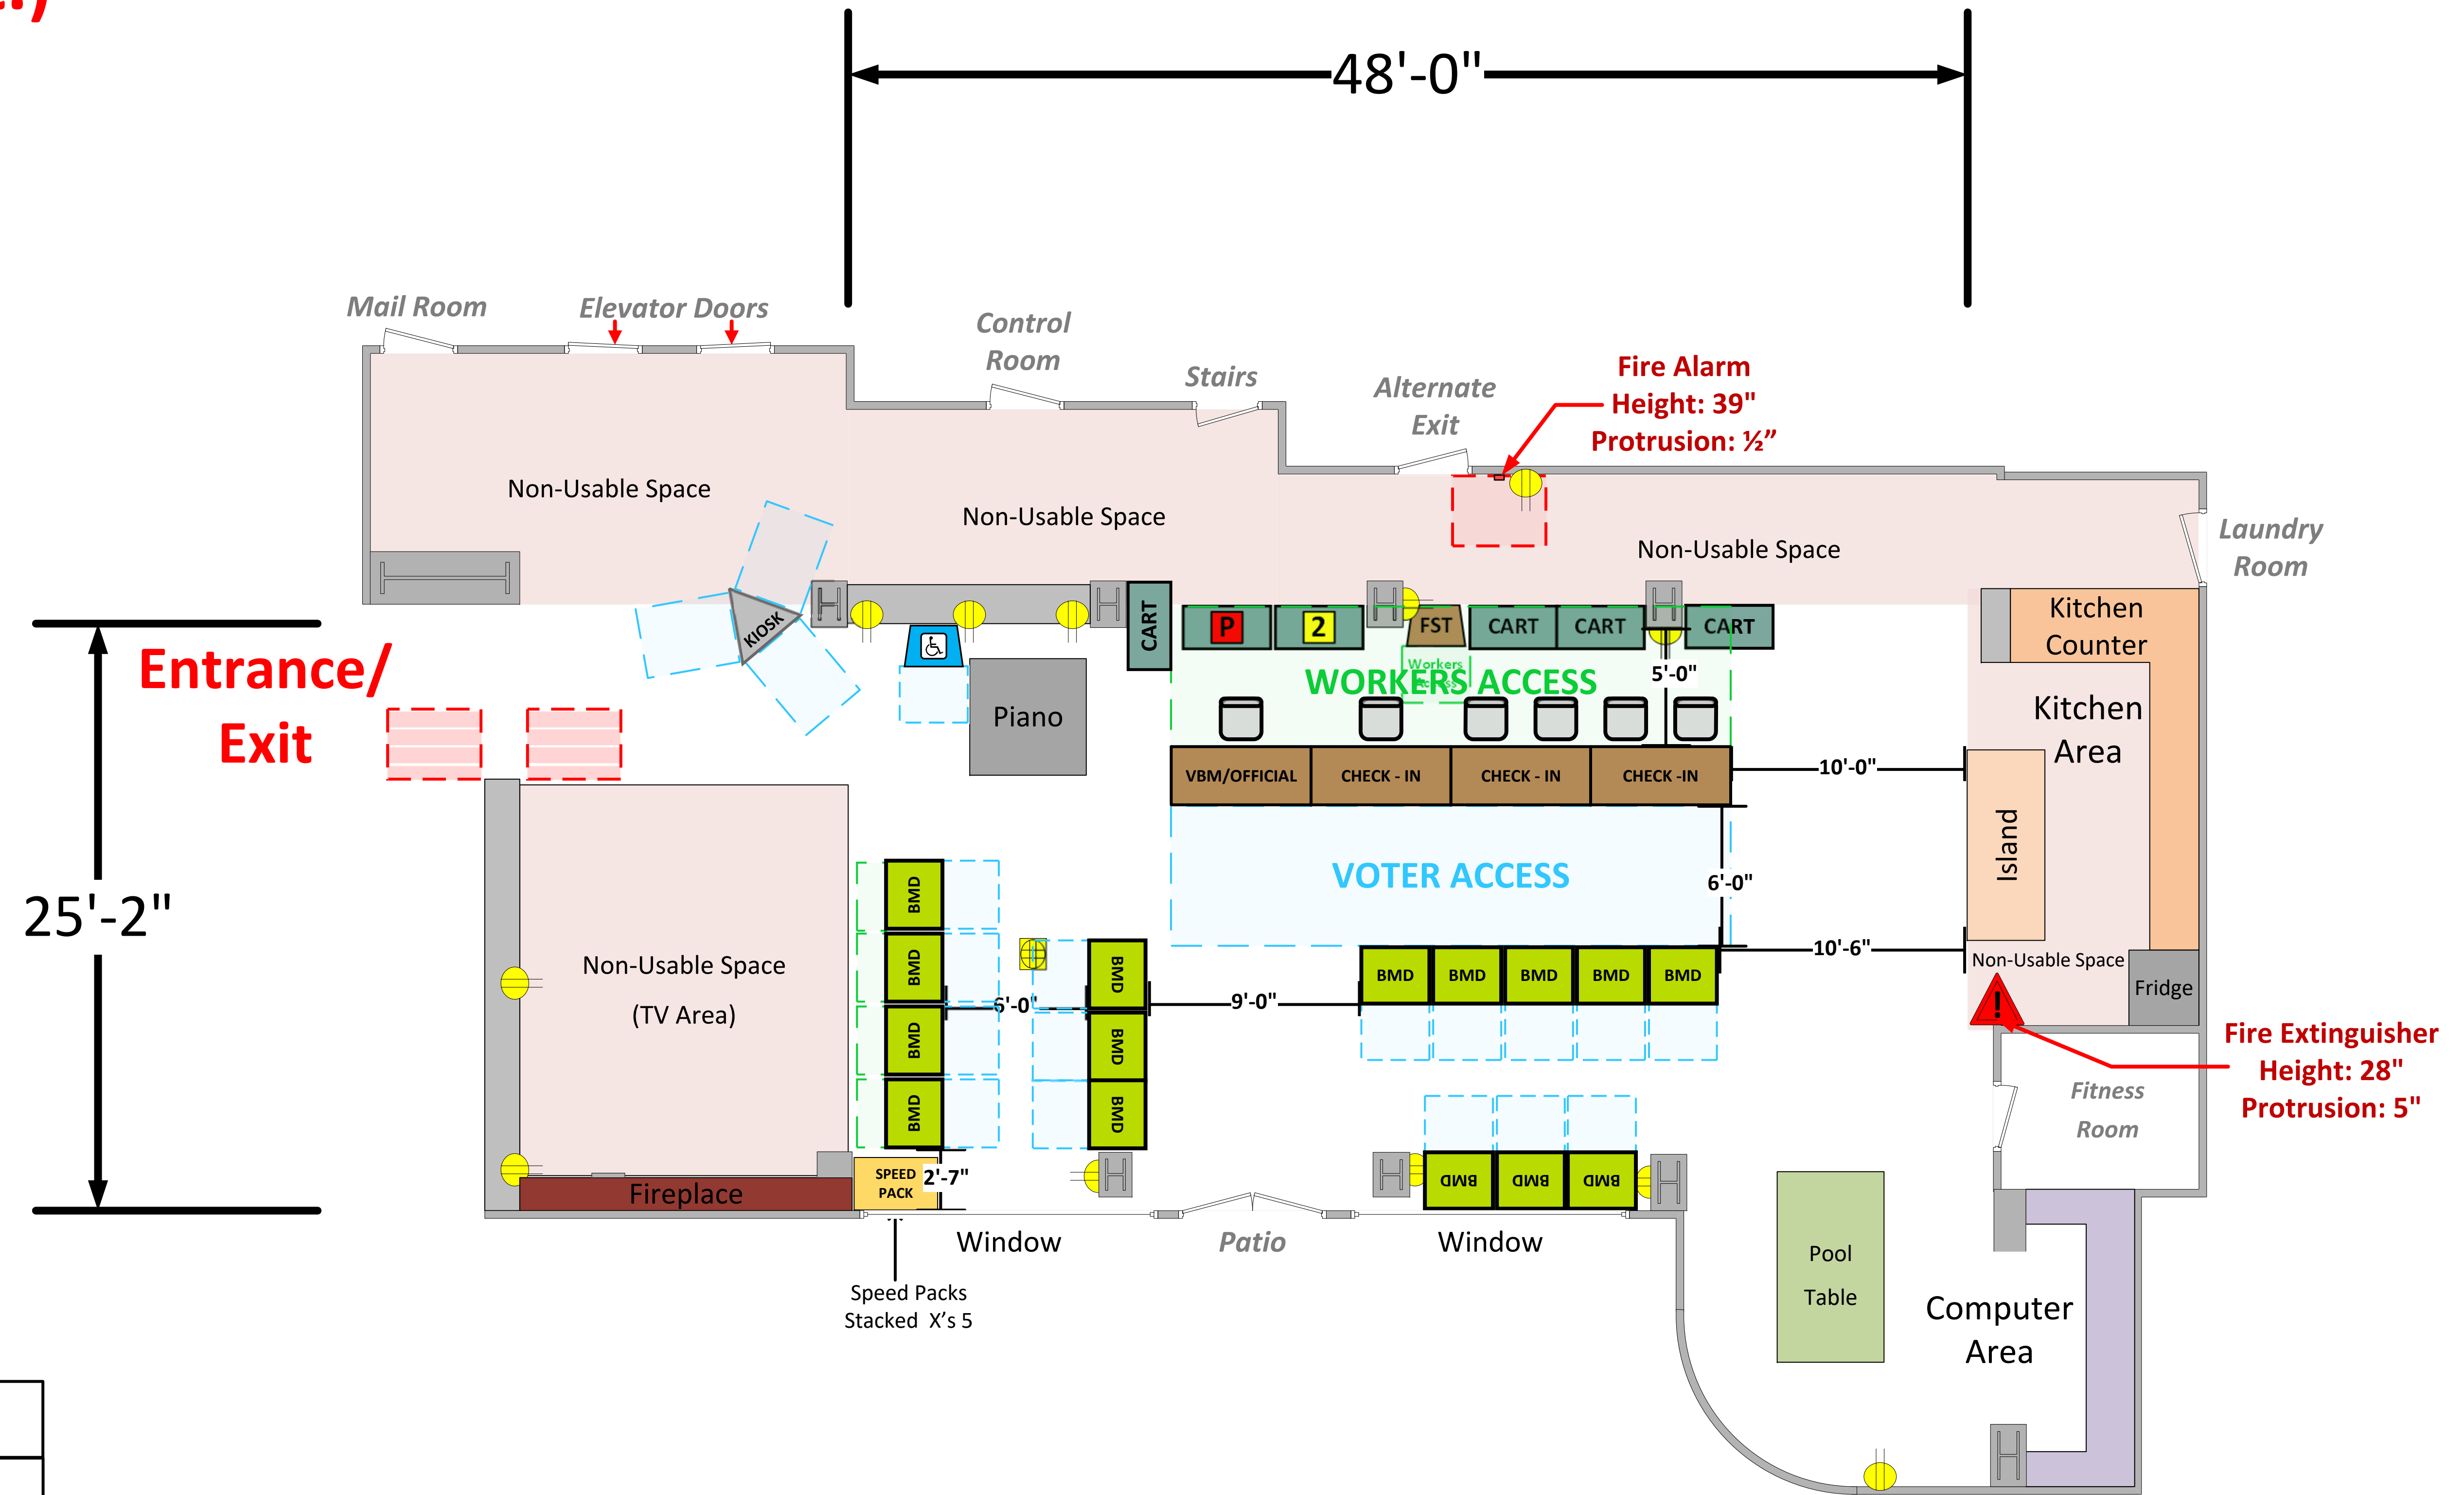

Community Room (1,230 Usable Sq. Ft.)

LEGEND

Room Size	Dimension: 48' x 25'2"	Sq. Ft: 1,208'
Number of BMDs	15	
POWER OUTLET		
PROTRUDING OBJECT		
Do Not Block Area		

TITLE
VCID 13137
Hollywood Fountain South

Each chair at a CHECK-IN station equals one ePollbook

Equipment By: Anthony Gonzalez	Date: 05/07/26
Skeleton Drawn By: David Chaparro	Date: 05/06/26
Scale: 1/4" inches = 1' Ft.	