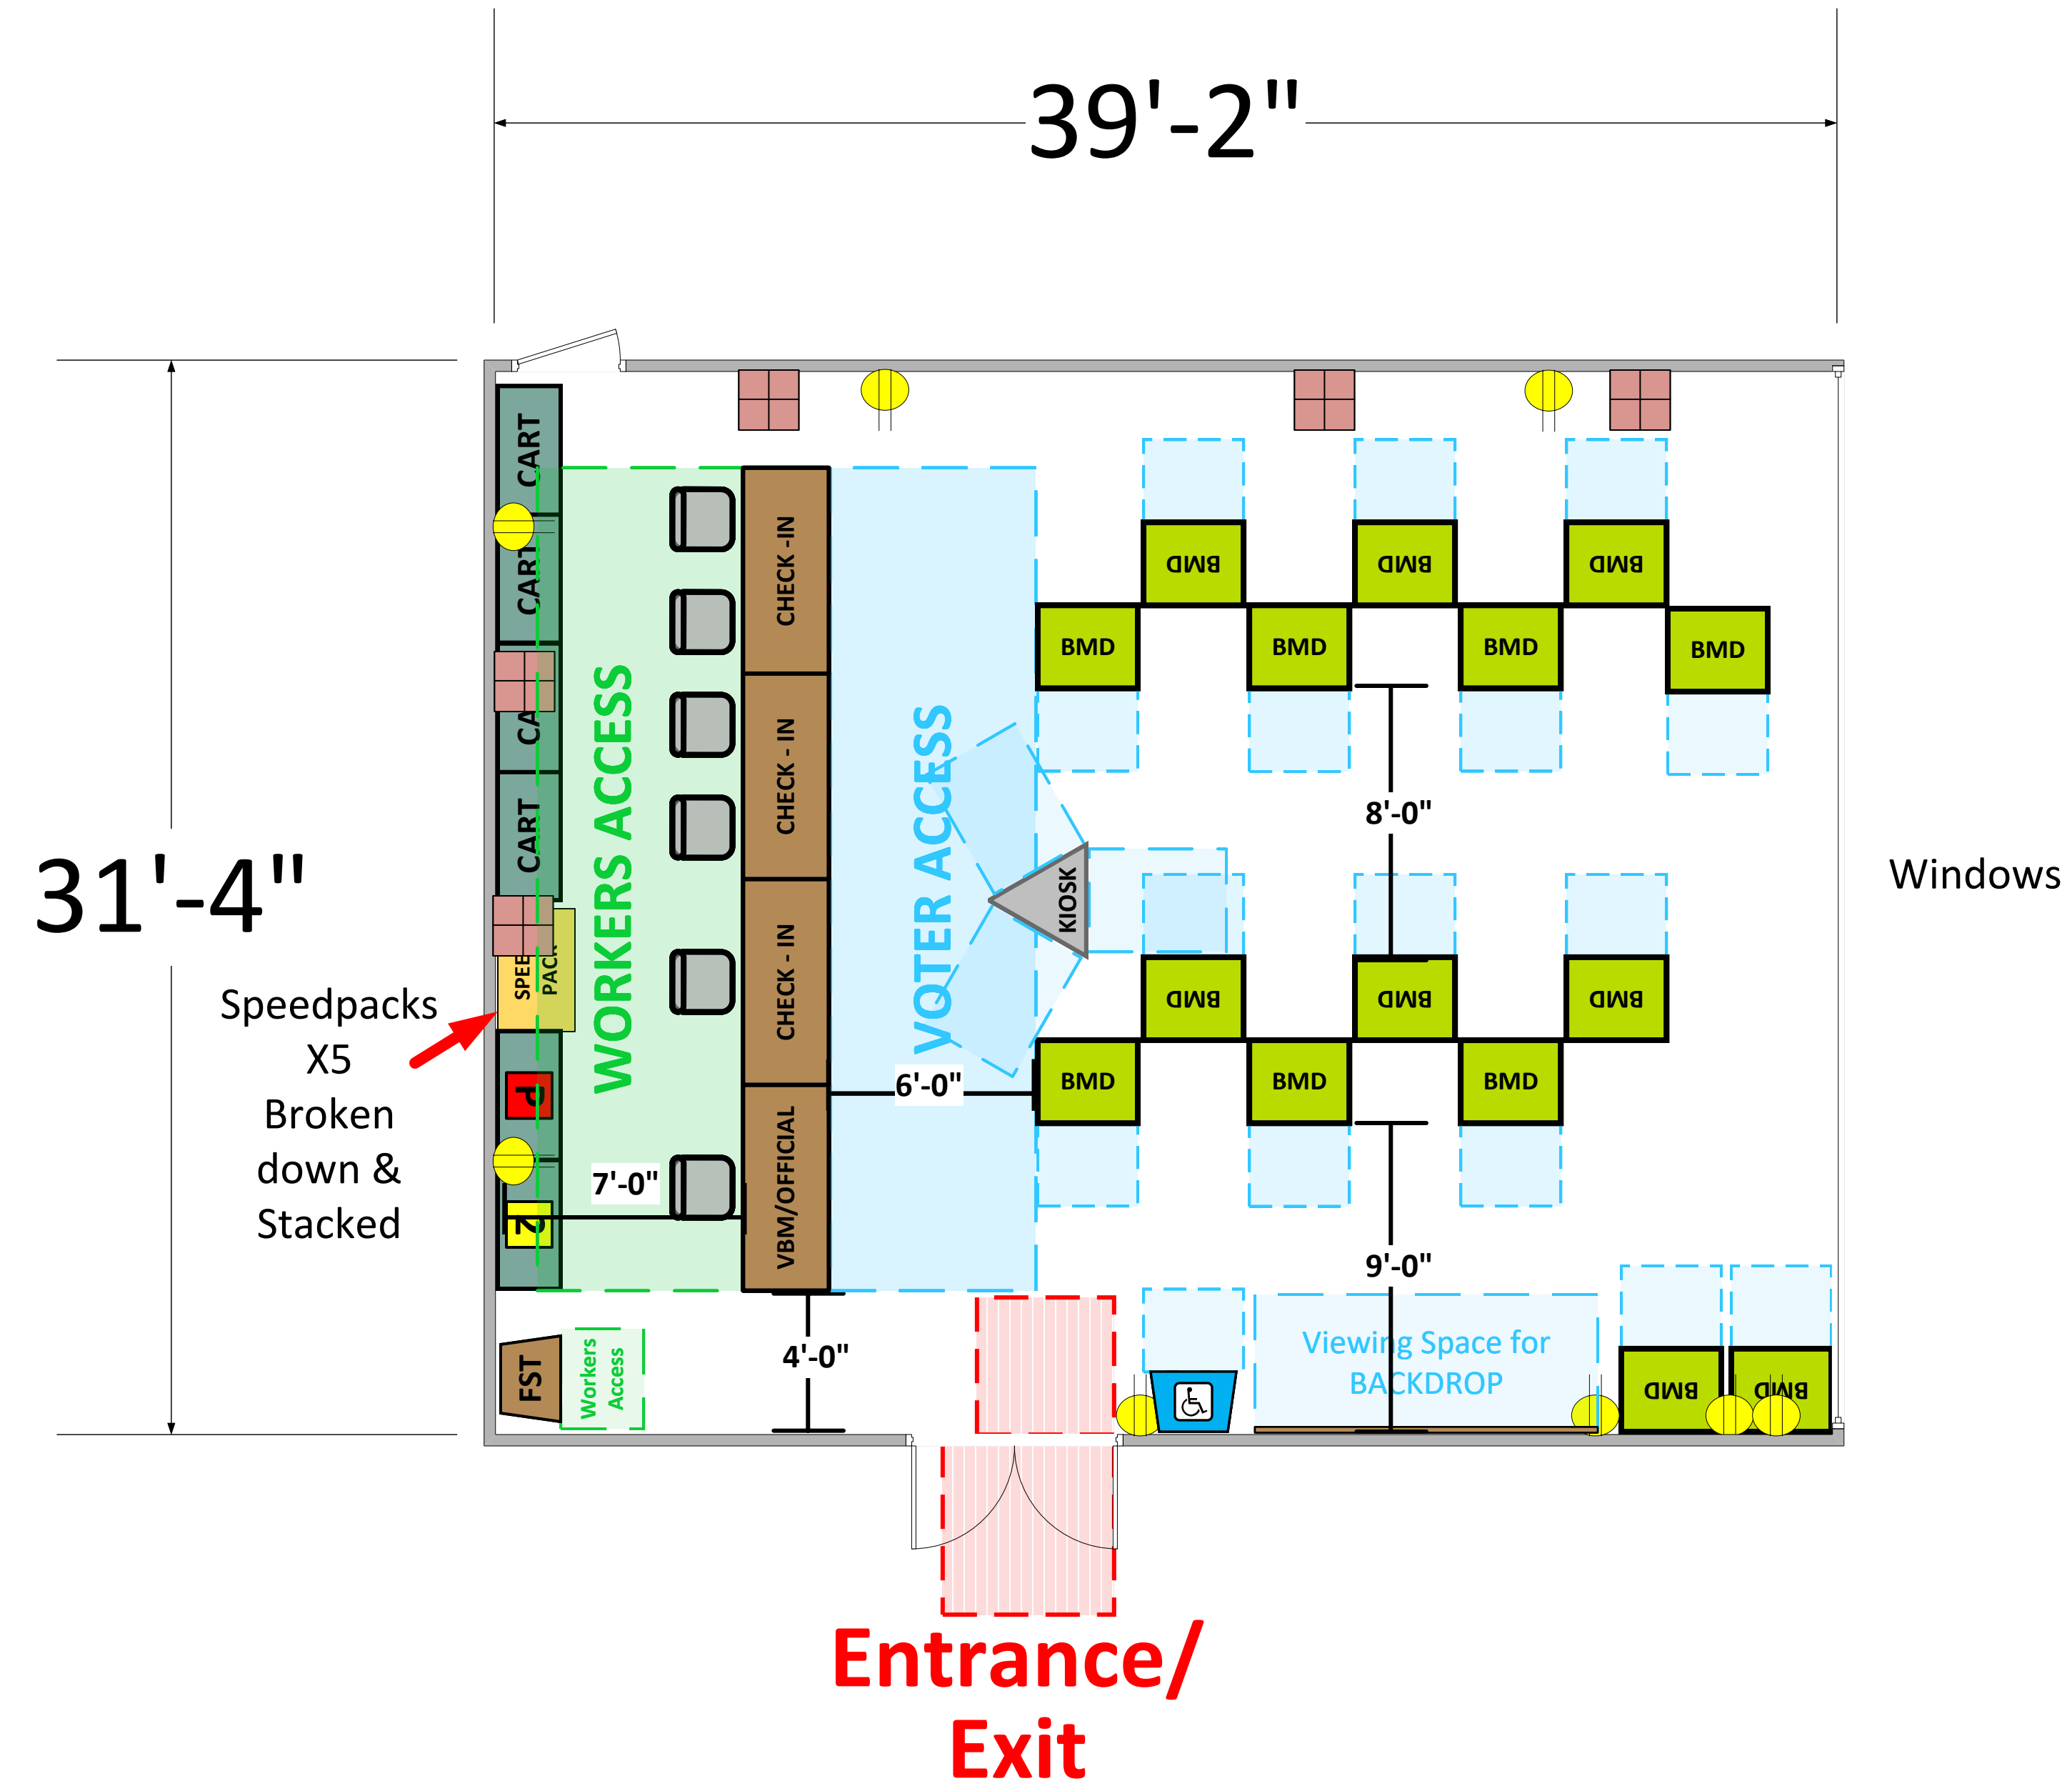

Multi-Purpose Room (1,200 Usable Sq. Ft.)

LEGEND

Room Size	Dimension: 39'2" x 31'4"	Sq. Ft: 1,227'
Number of BMDs	15	
POWER OUTLET		
PROTRUDING OBJECT		
Do Not Block Area		

TITLE
VCID 13147
Los Angeles Fire Department
Station 64

Each chair at a CHECK-IN station equals one ePollbook

Equipment By: Dustin Fuller	Date: 01/20/2024
Skeleton Drawn By: David Chaparro	Date: 10/10/23
Scale: 1/4" inches = 1' Ft.	