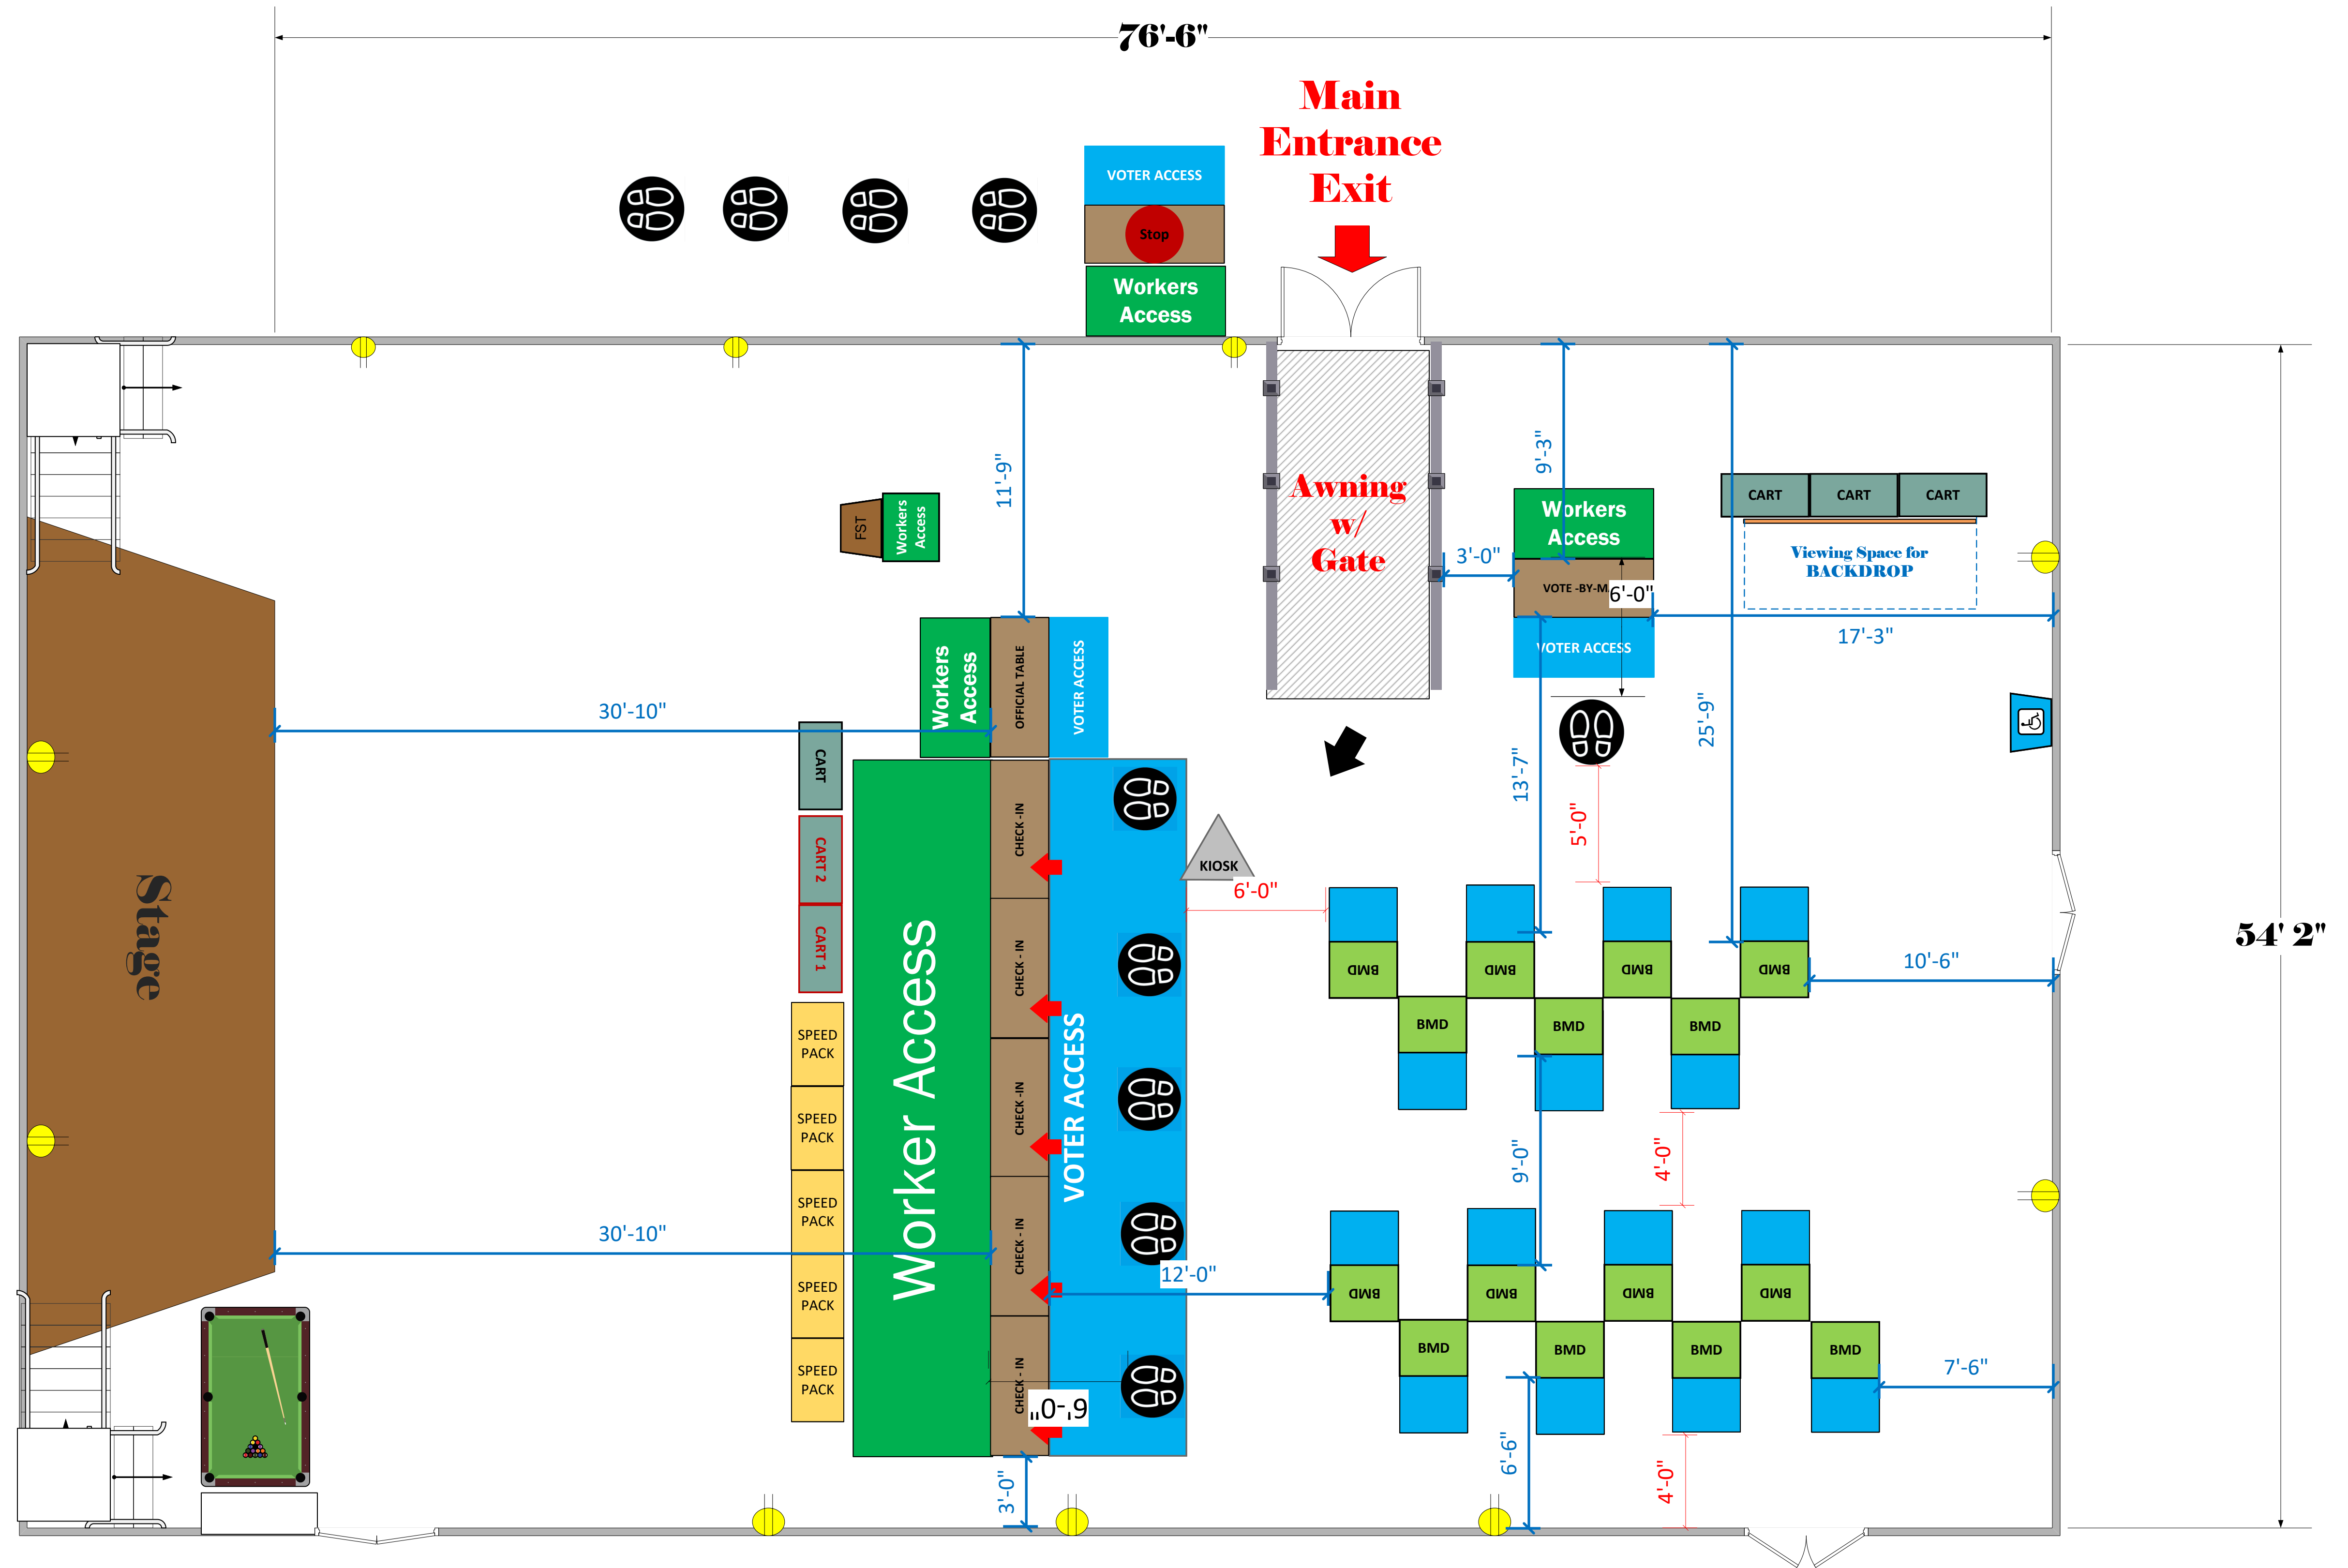

Gymnasium

(3,547 Usable Sq. Ft.)

LEGEND

Room Size	Dimension: 76'6" x 54'2"	Sq. Ft.: 4,143
EPB	Primary:	Secondary:
BMD	Total: 15	Actual:
Circuits	Total:	Usable:
Floor Decals		
BALLOT MARKING DEVICE		
CHECK IN TABLE		
BMD CART		
BACKDROP		
KIOSK		
POWER OUTLET		
PROTRUDING OBJECT		
ROUTER		
POWER CORDS		

San Fernando
Spanish SDA Church
VC ID# 13152

SCALE: 1: 48
 DRAWN BY: David Chaparro