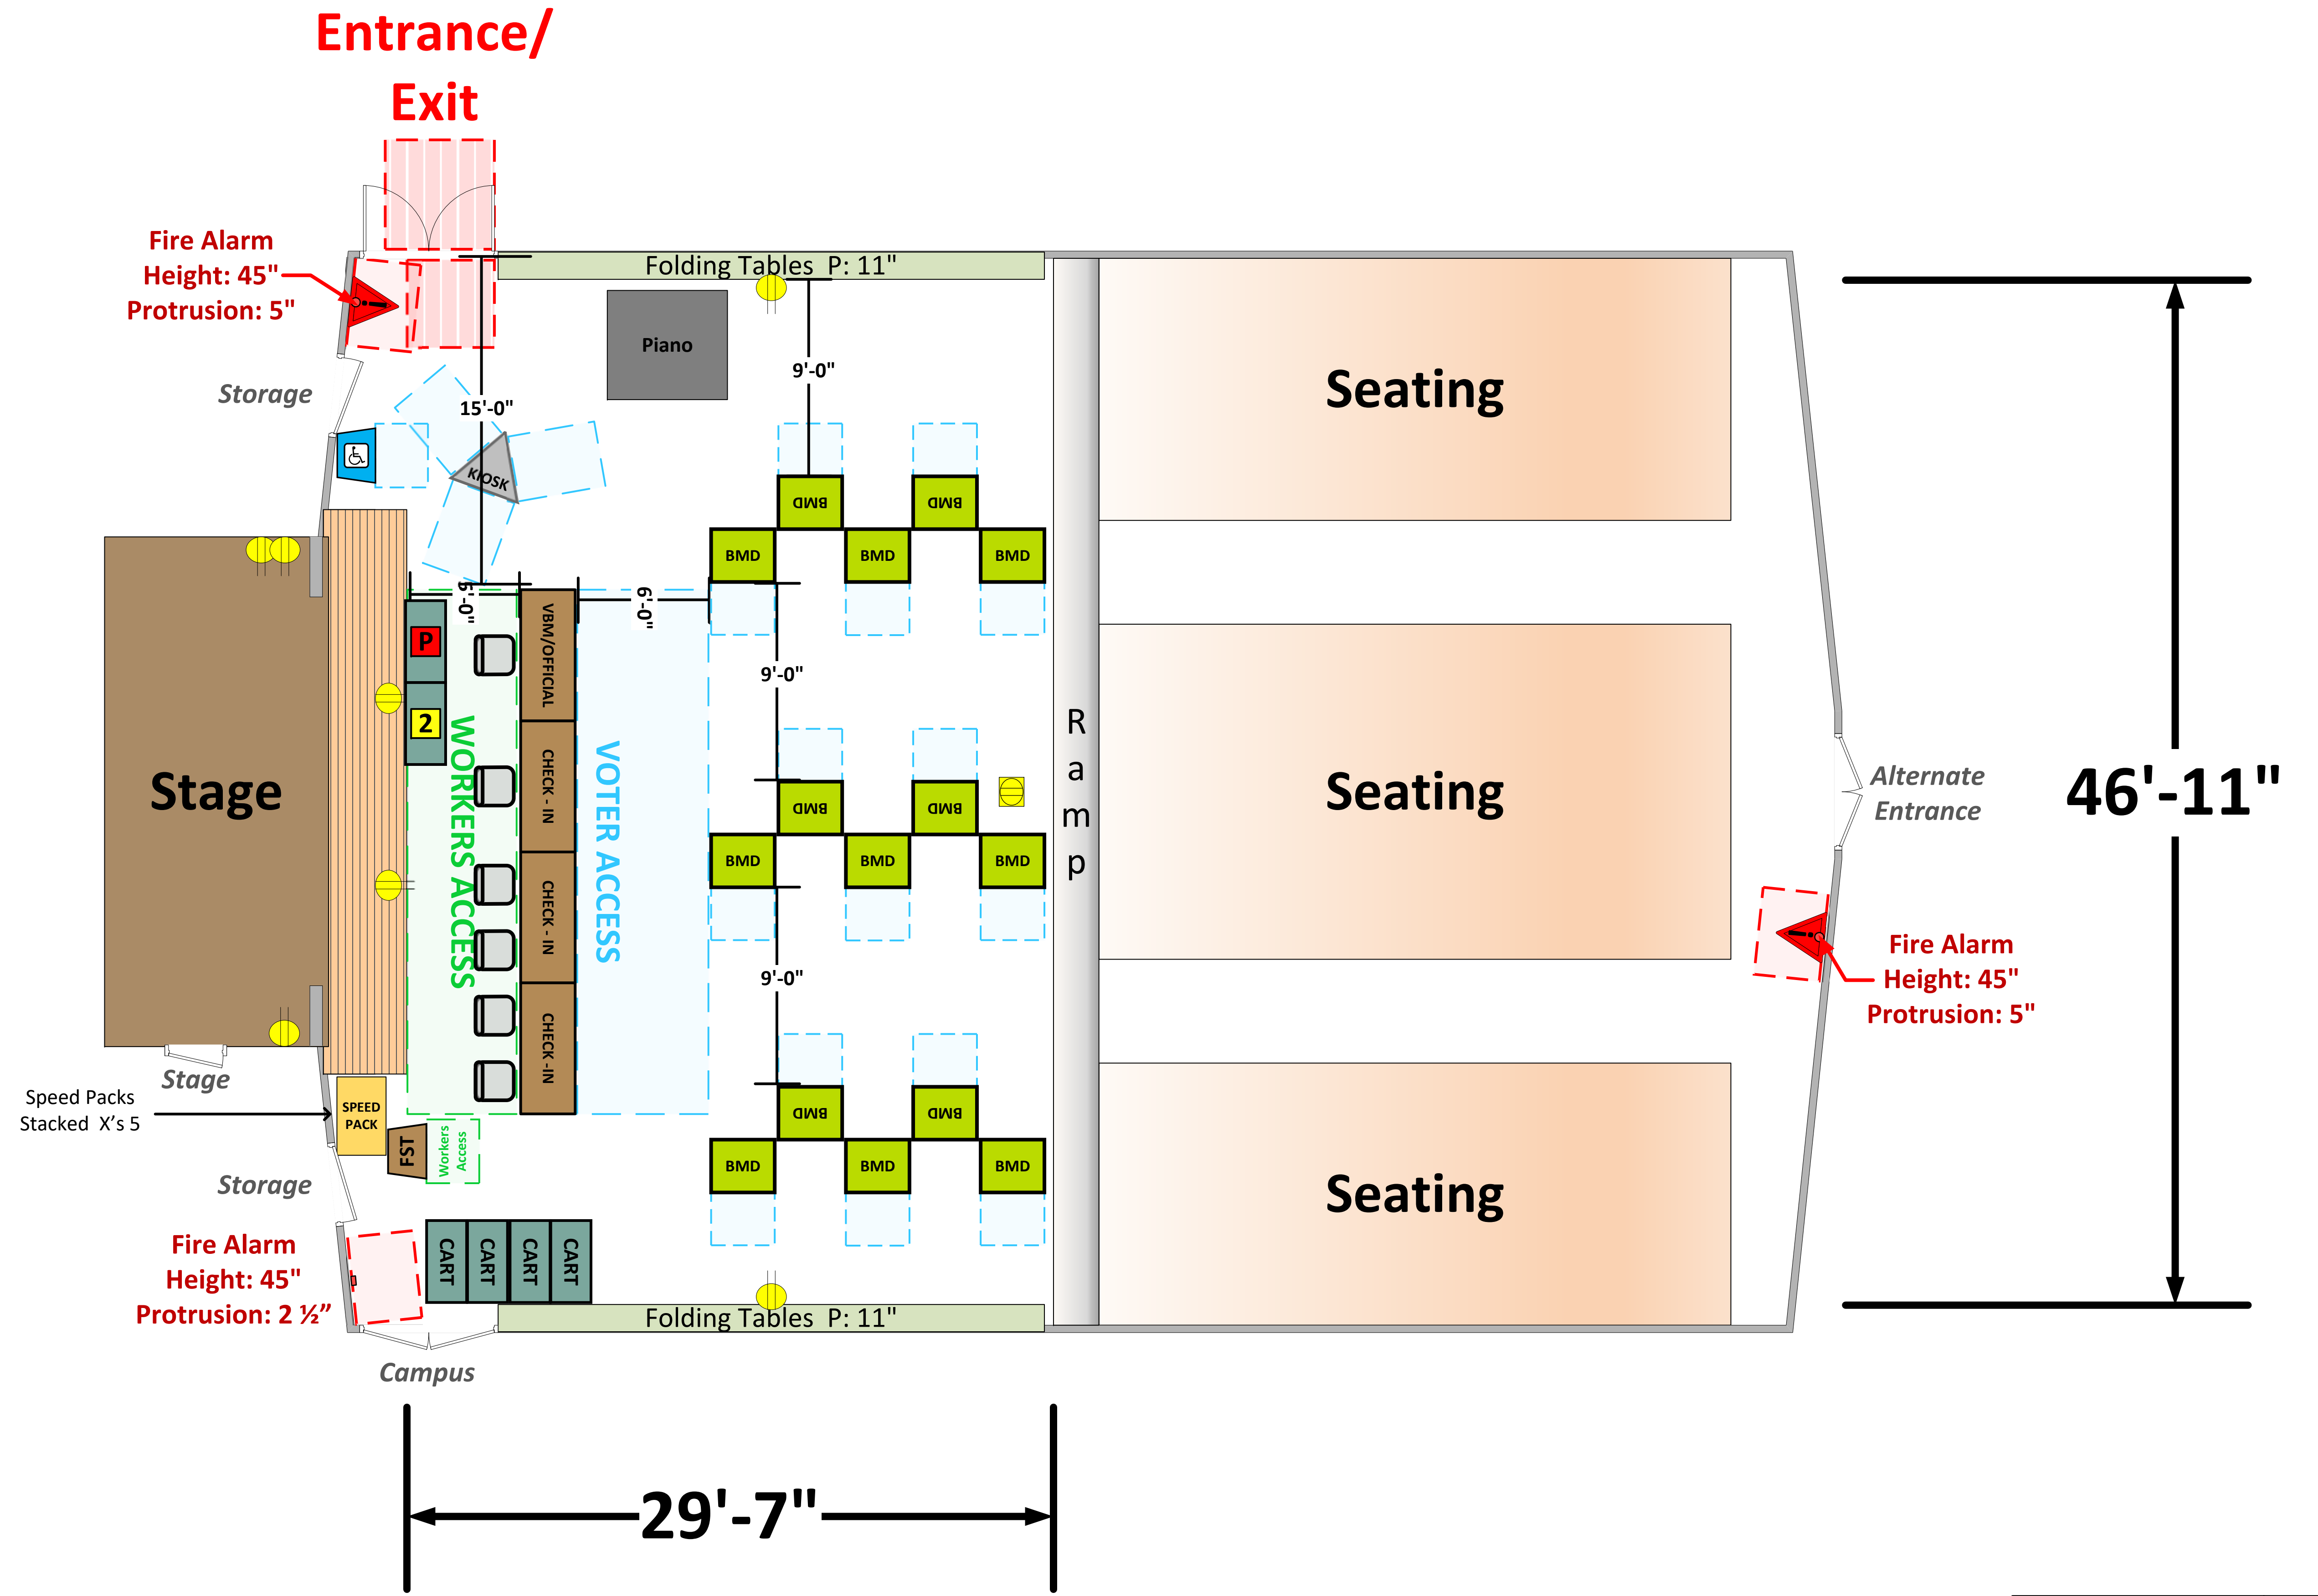

Auditorium (1,637 Usable Sq. Ft.)

LEGEND

Room Size	Dimension: 29'7" x 46'11"	Sq. Ft: 1,387'
Number of BMDs	15	
POWER OUTLET		
PROTRUDING OBJECT		
Do Not Block Area		

TITLE
VCID 13158
El Oro Way Charter for
Enriched Studies

Each chair at a CHECK-IN station equals one ePollbook

Equipment By: Anthony Gonzalez	Date: 05/08/26
Skeleton Drawn By: David Chaparro/S Taylor	Date: 02/09/26
Scale: 1/4" inches = 1' Ft.	