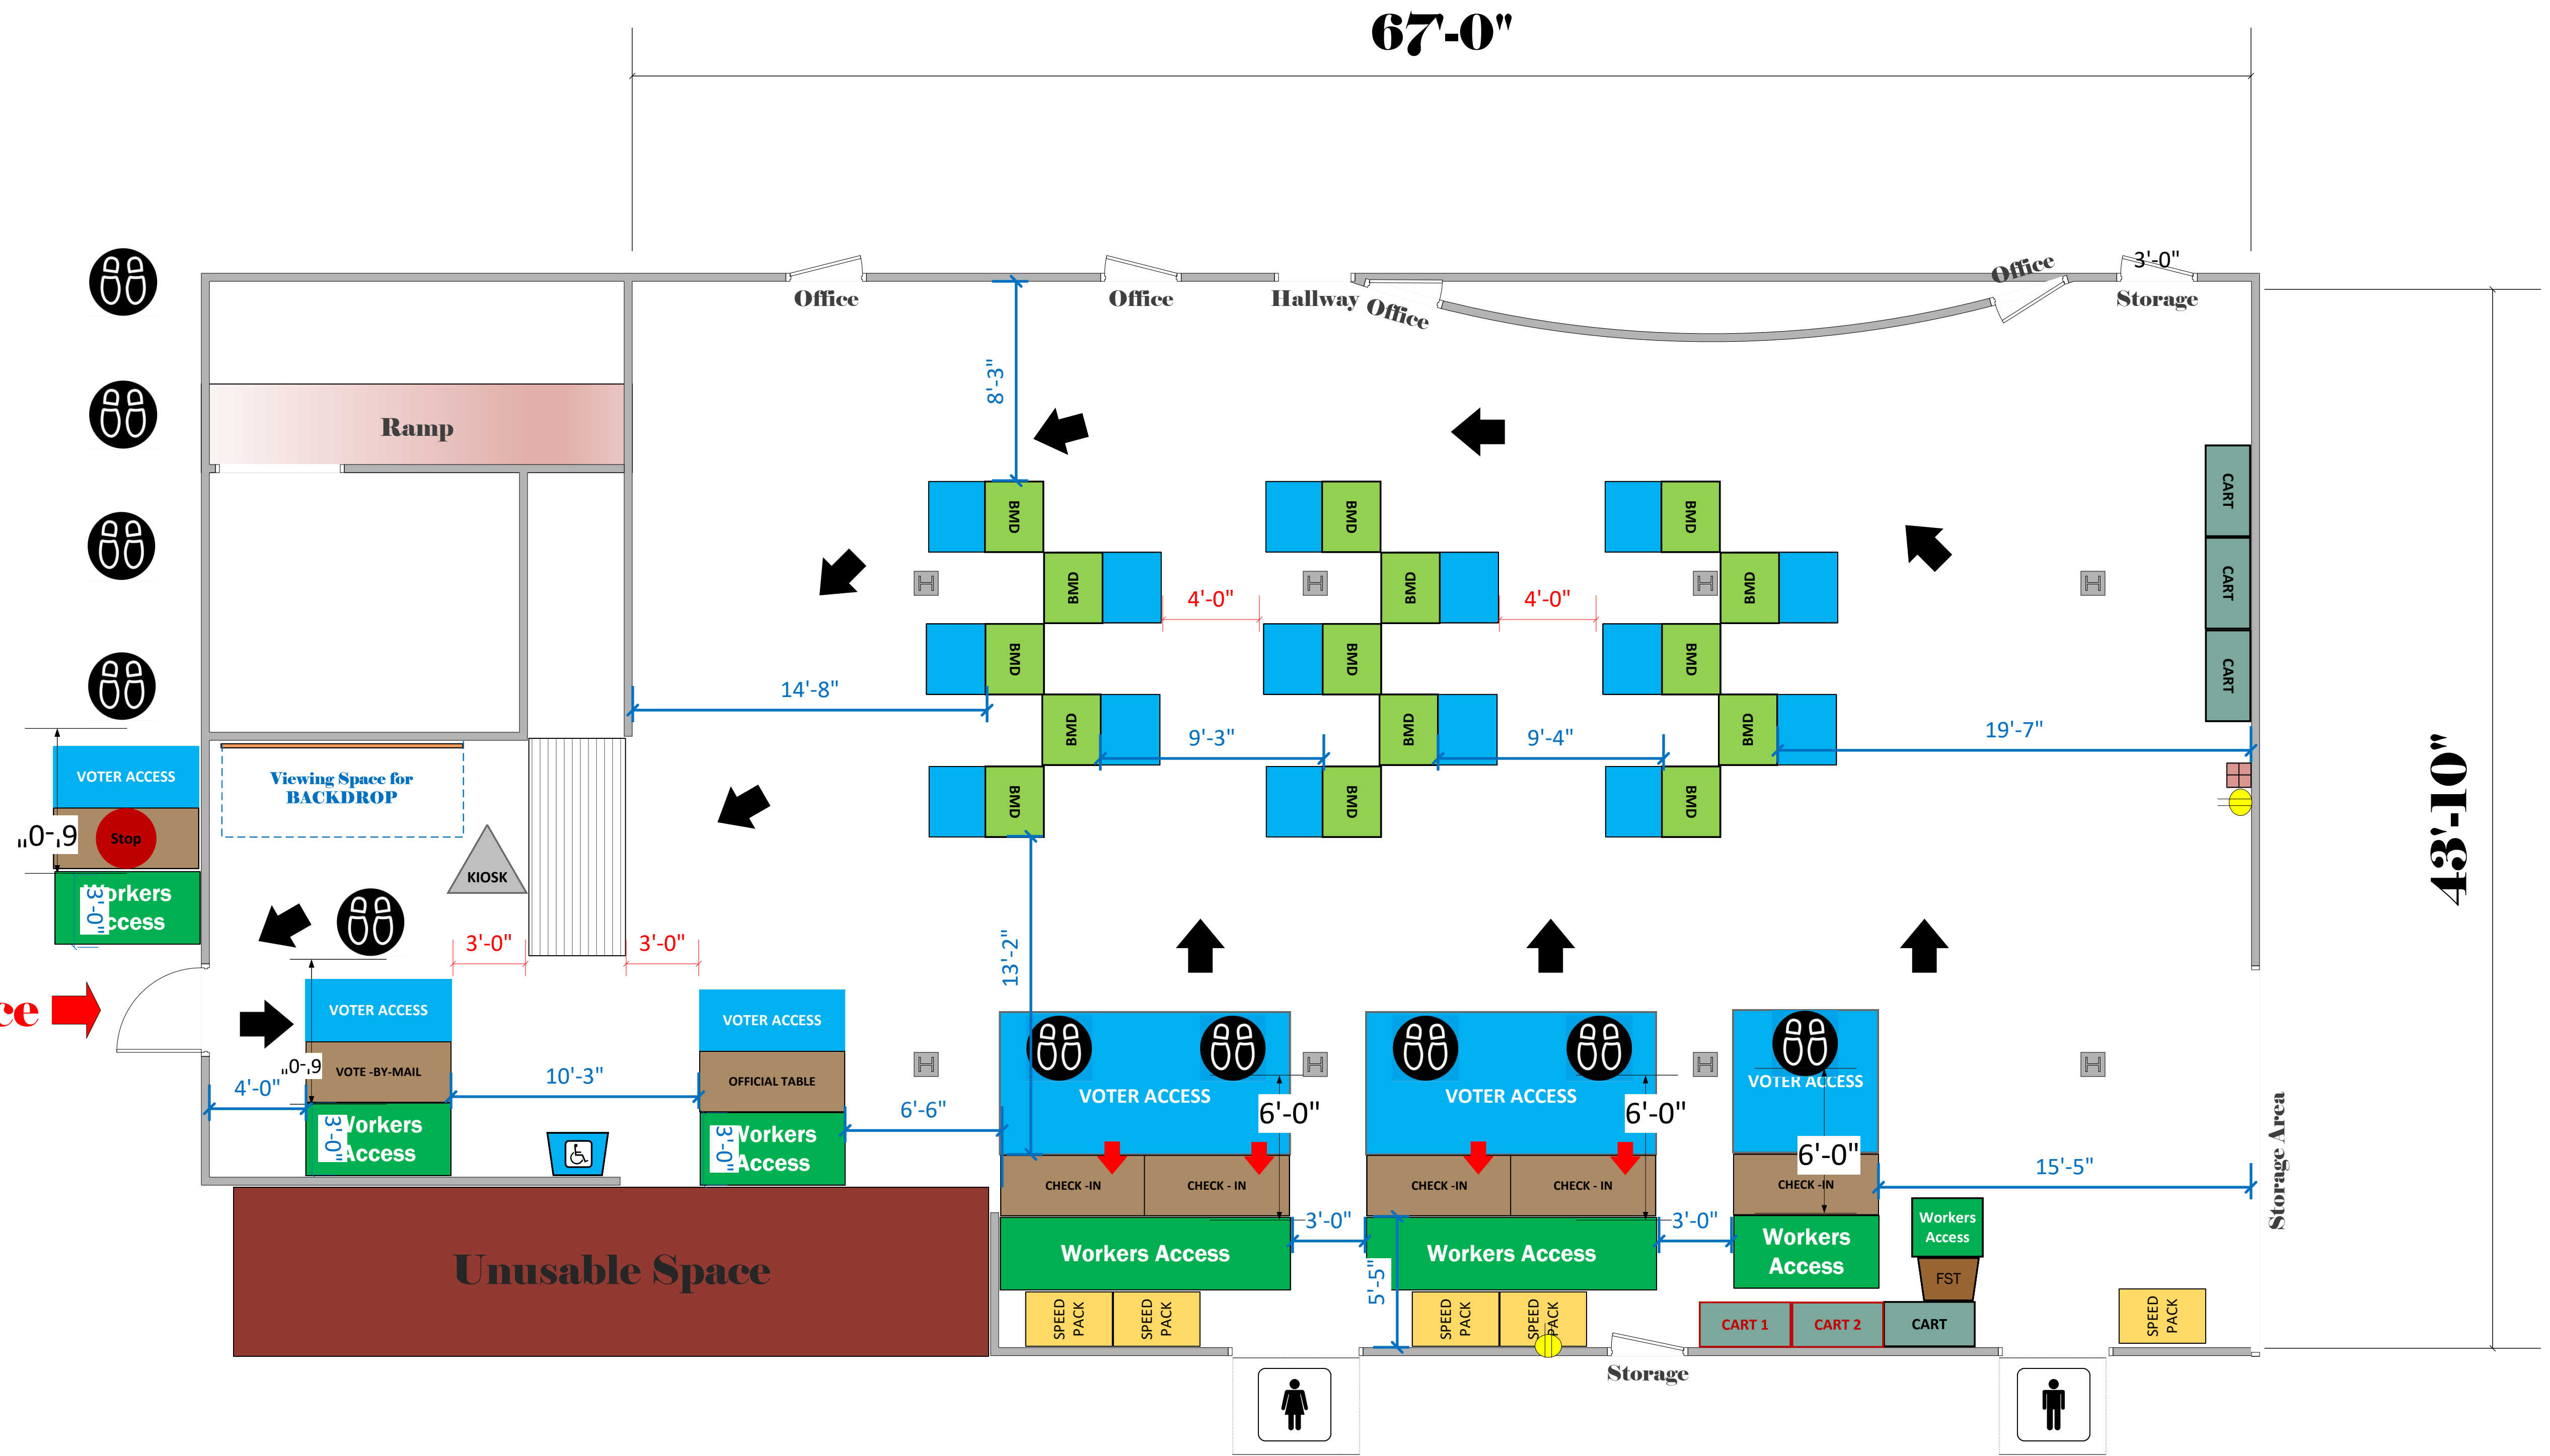

Basement

(2,666 Usable Sq. Ft.)

LEGEND

Room Size	Dimension: 67' x 43'10"	Sq. Ft. 2,936'
EPB	Primary:	Secondary:
BMD	Total: 15	Actual:
Circuits	Total:	Usable:
Floor Decals		
BALLOT MARKING DEVICE		
CHECK IN TABLE		
BMD CART		
BACKDROP		
KIOSK		
POWER OUTLET		
PROTRUDING OBJECT		
ROUTER		
POWER CORDS		

Main Entrance →
Exit →

TITLE
Central American Resource Center
VC ID# 1316

SCALE
1: 48
DRAWN BY
David Chaparro