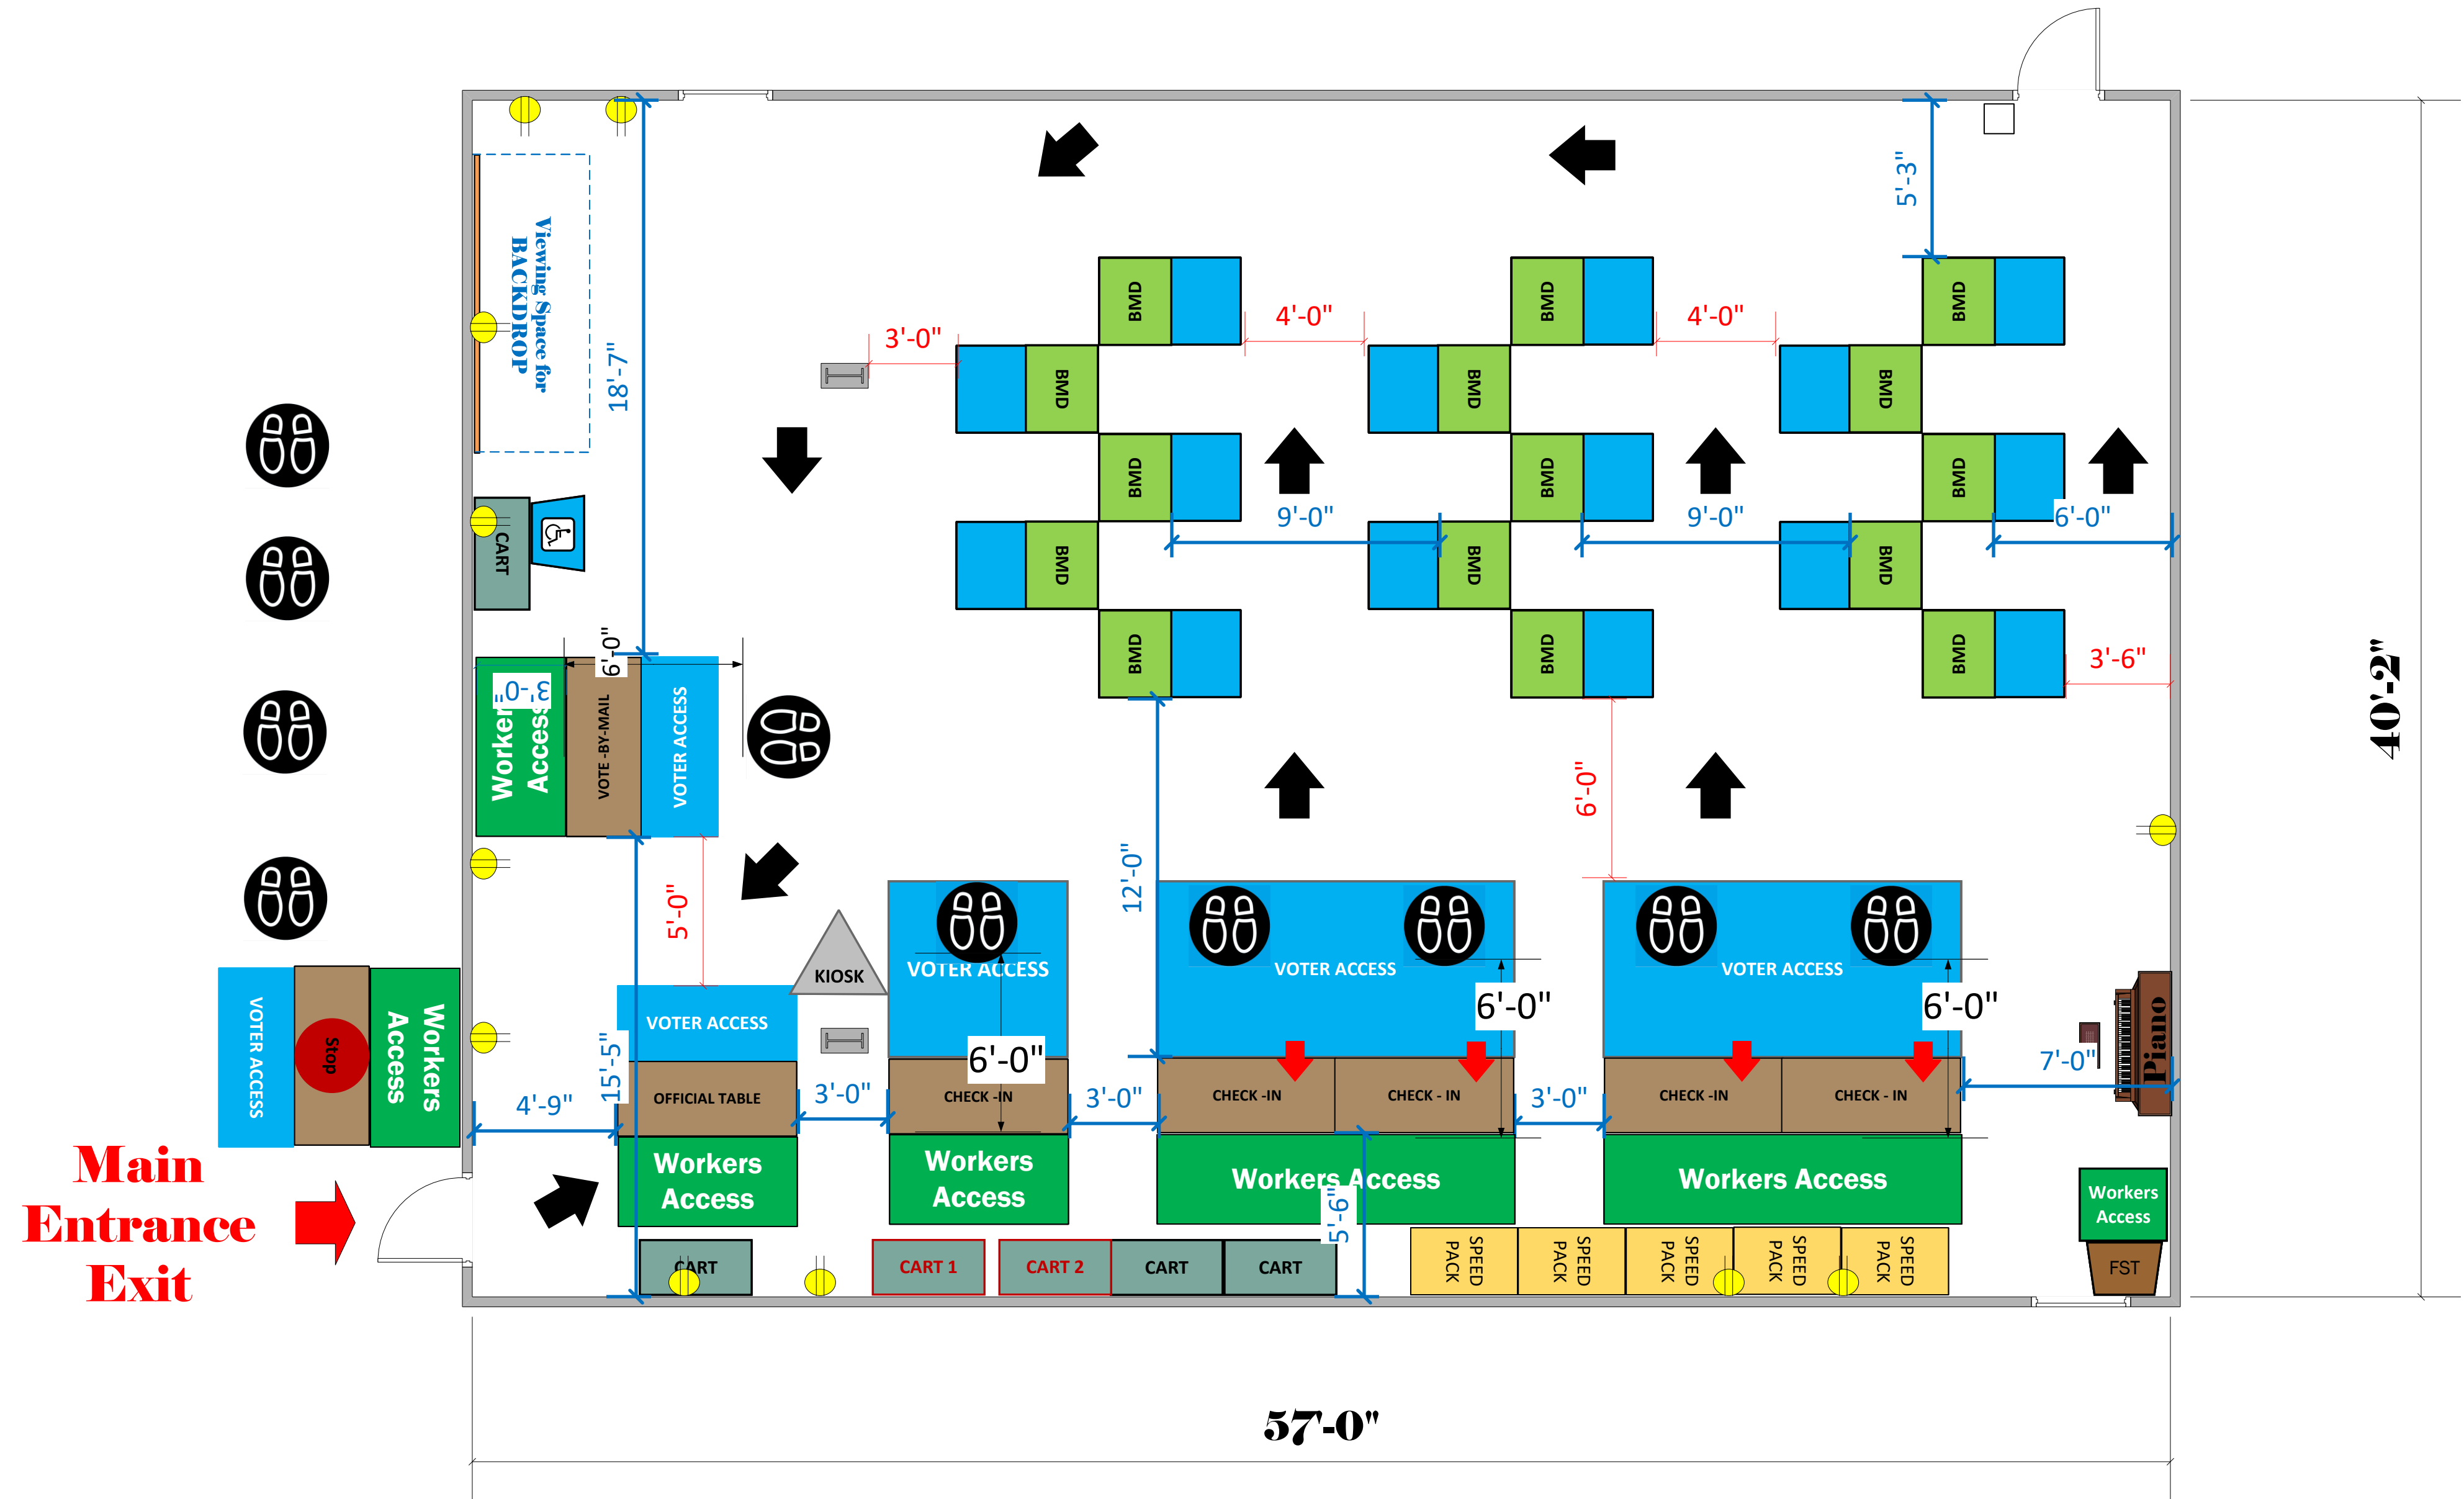

Friendship Room

(2,266 Usable Sq. Ft.)

LEGEND

Room Size	Dimension: 57' x 40'2"	Sq. Ft.: 2,289'
EPB	Primary:	Secondary:
BMD	Total: 15	Actual:
Circuits	Total:	Usable:
Floor Decals		
BALLOT MARKING DEVICE		
CHECK IN TABLE		
BMD CART		
BACKDROP		
KIOSK		
POWER OUTLET		
PROTRUDING OBJECT		
ROUTER		
POWER CORDS		

TITLE

Langley Senior Center

VC ID# 13168

SCALE

1: 48

DRAWN BY

Michael Fish / David Chaparro