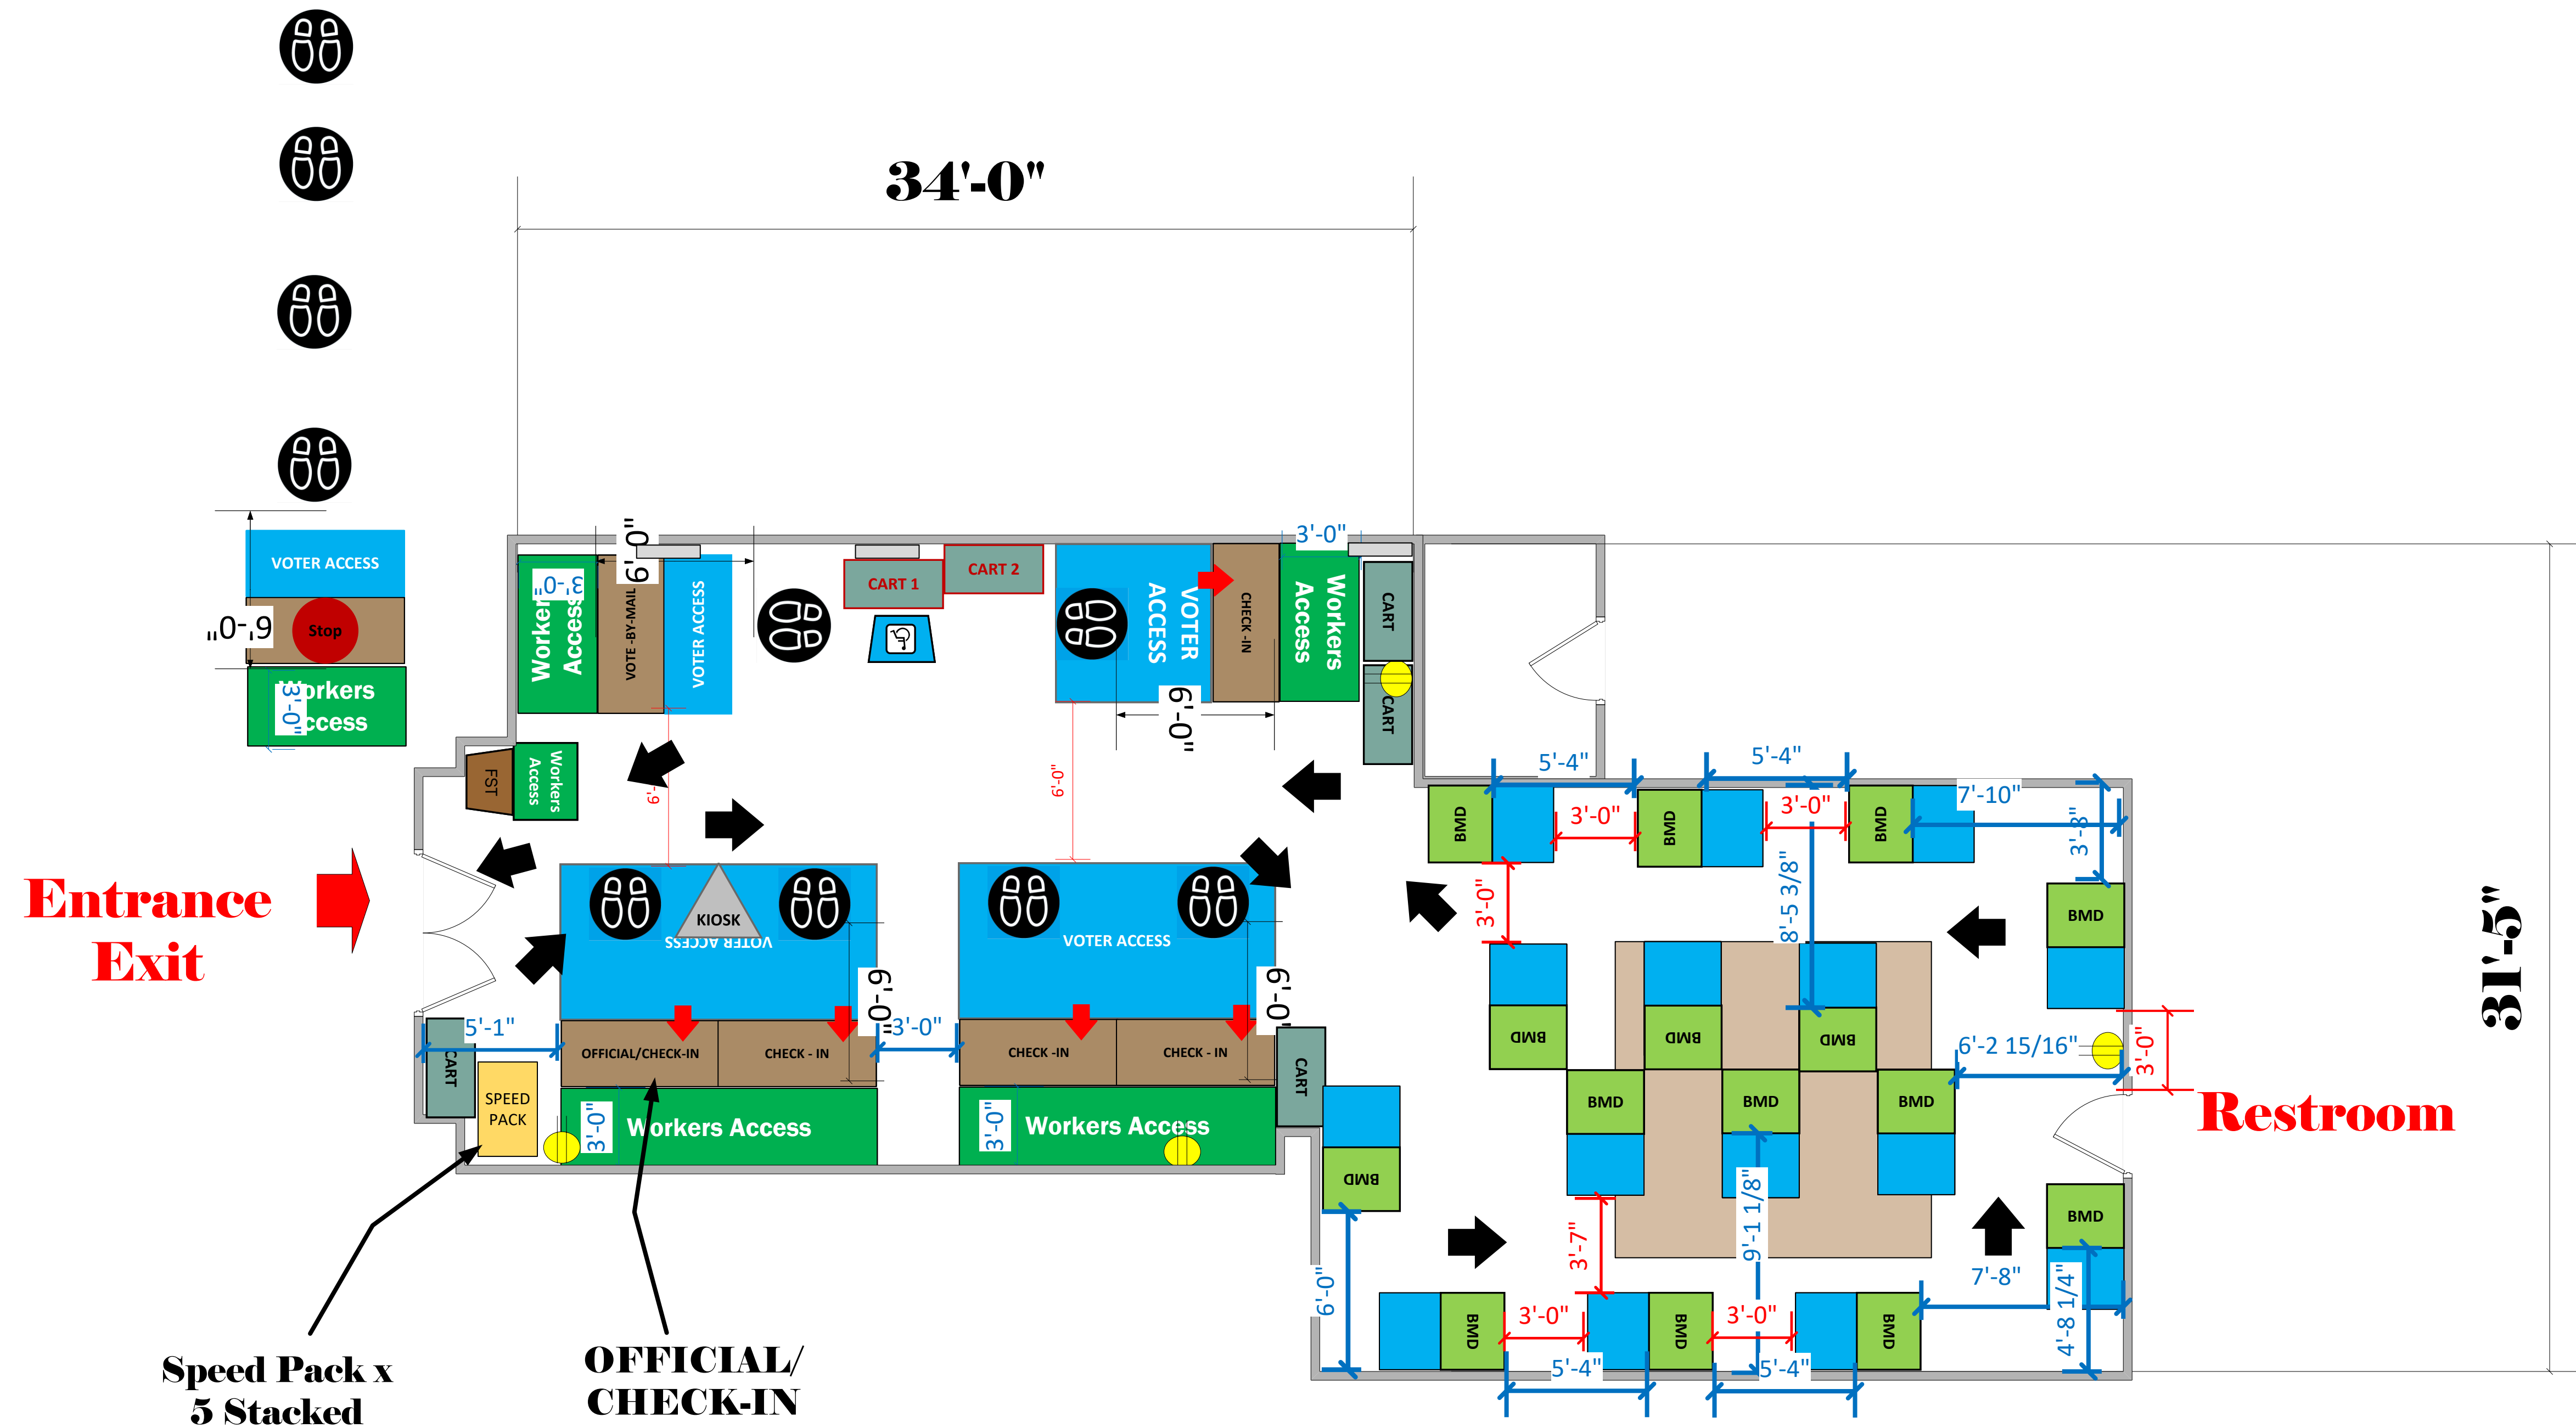

The Hacienda Room

(1,054 Sq Ft)

LEGEND

Room Size	Dimension: 34x31	Sq. Ft: 1054
EPB	Primary:	Secondary:
BMD	Total: 15	Actual: 15
Circuits	Total:	Usable:
Floor Decals		
BALLOT MARKING DEVICE		
CHECK IN TABLE		
BMD CART		
BACKDROP		
KIOSK		
POWER OUTLET		
PROTRUDING OBJECT		
ROUTER		
POWER CORDS		

Lakewood Country Club
VC ID # 13175

SCALE	1:48
DRAWN BY	Ryan Rivas