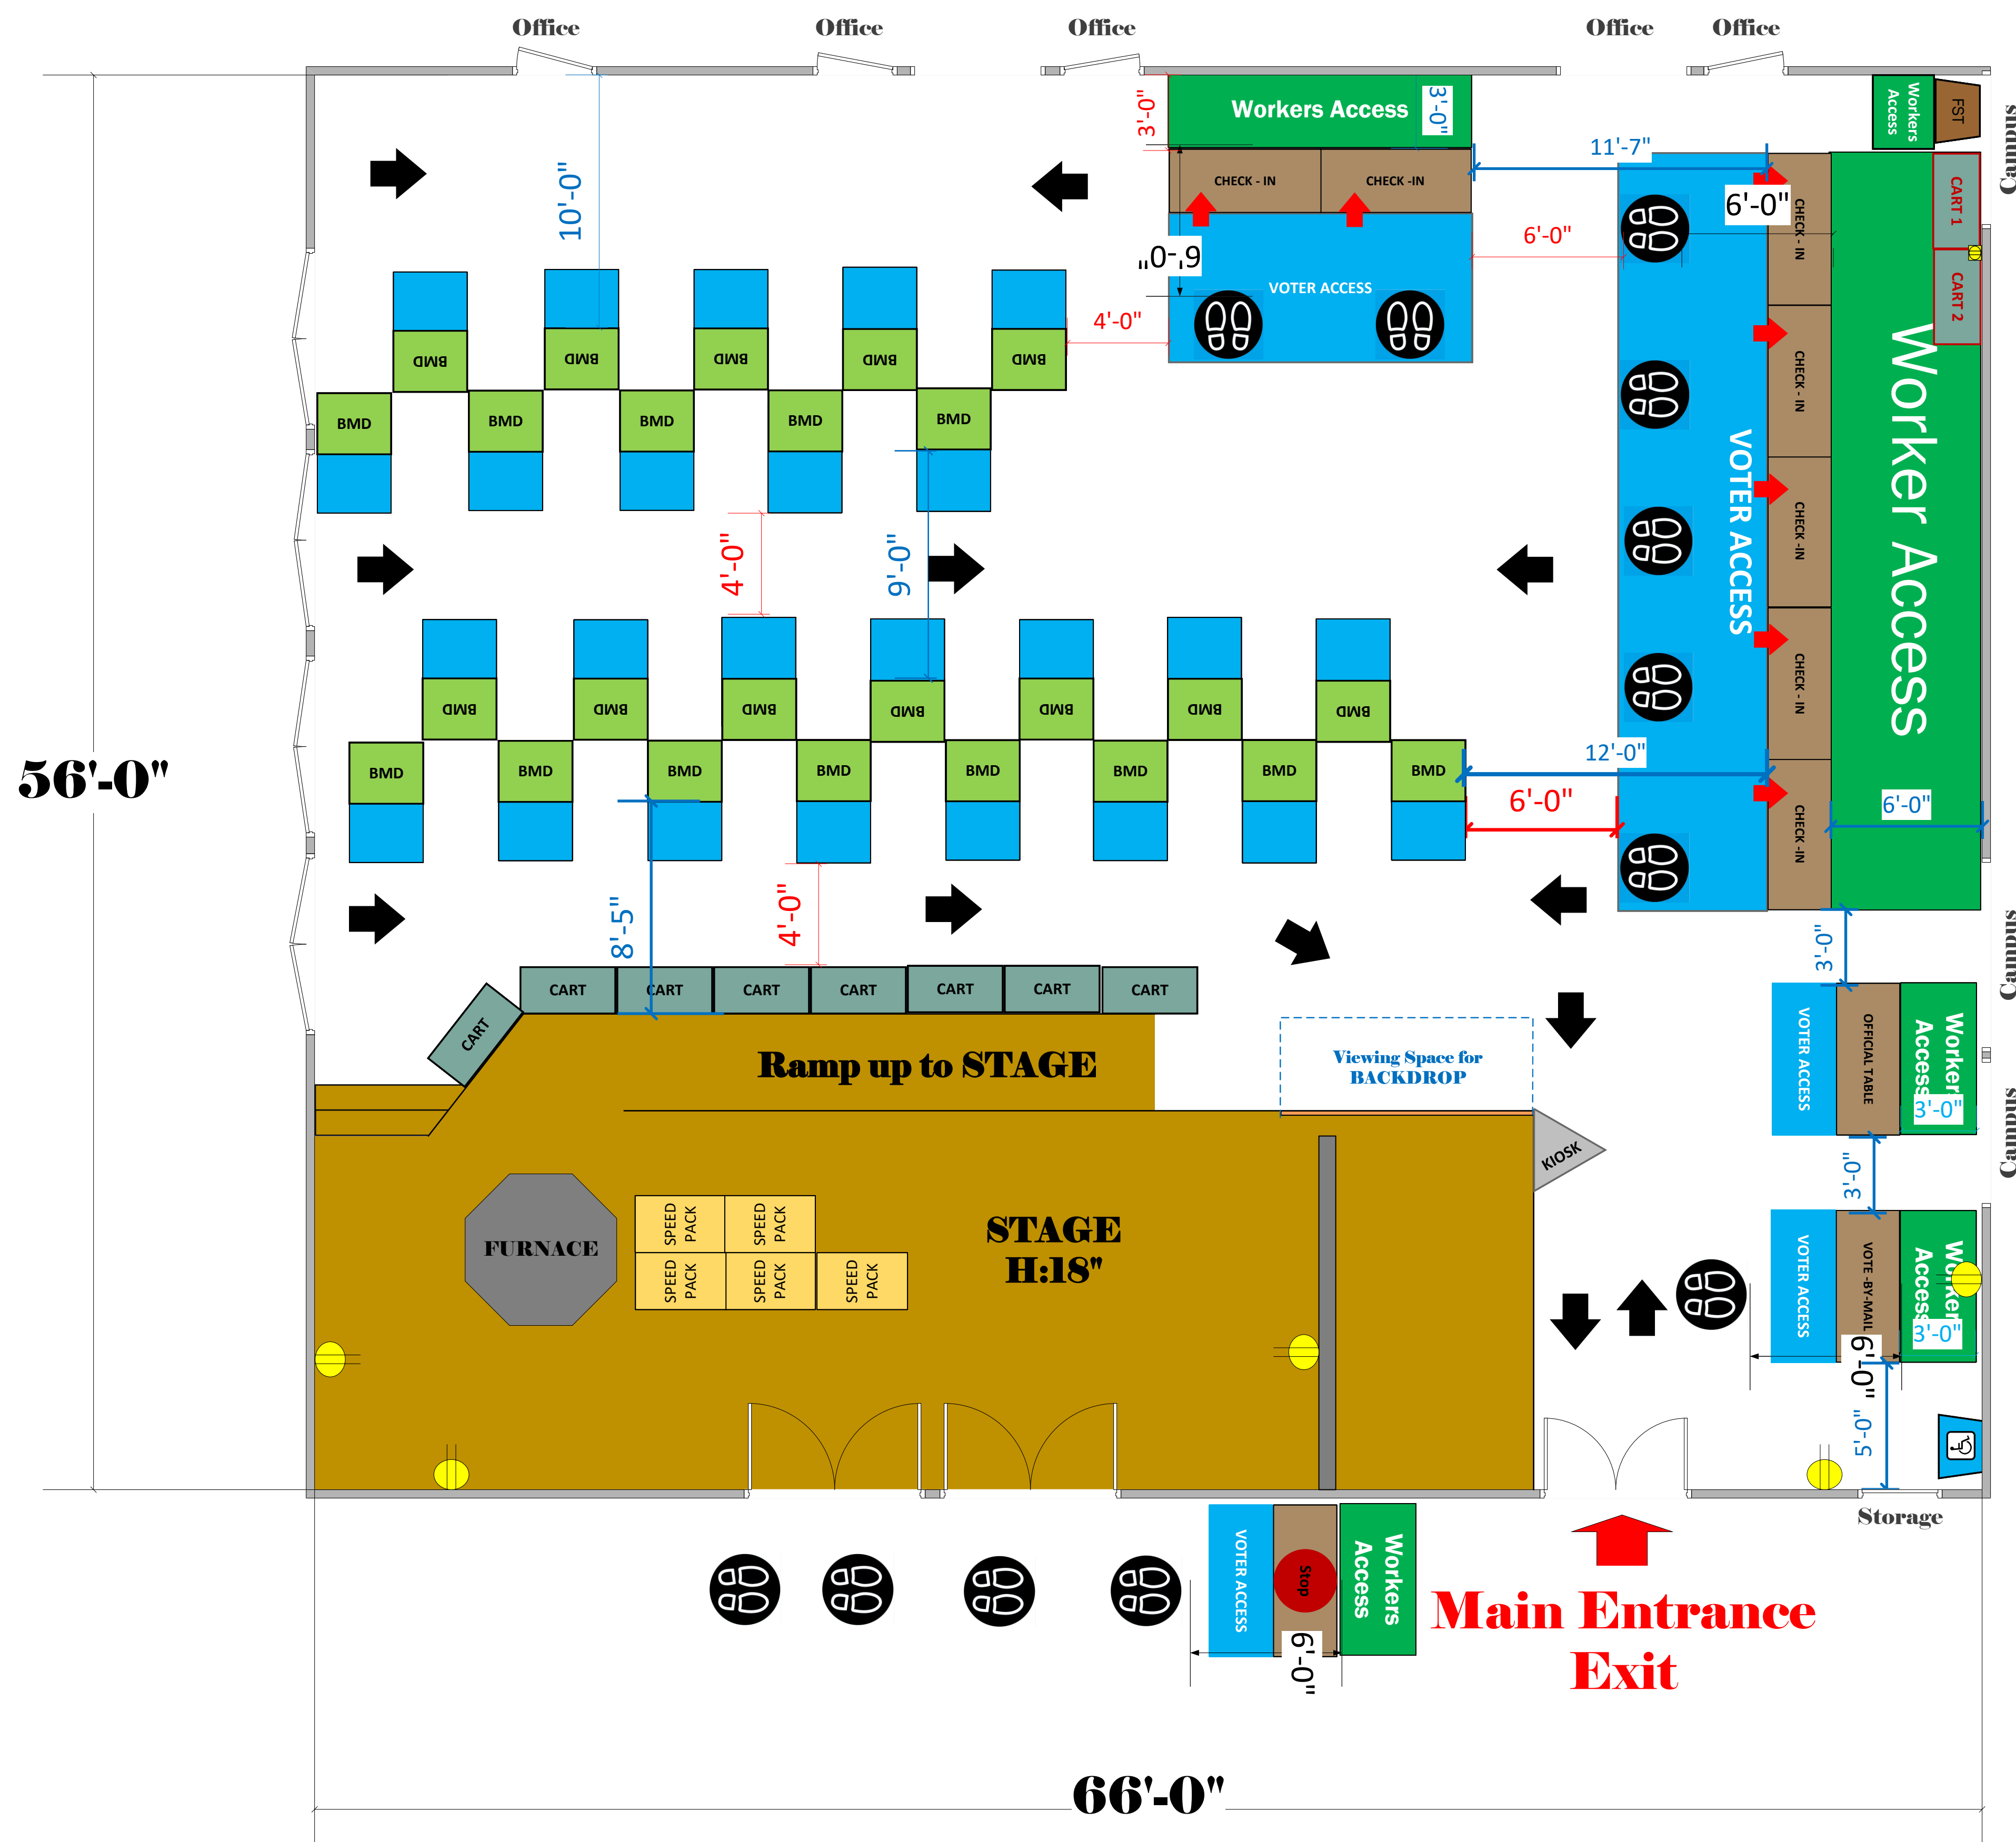

600 Building (2,820 Usable Sq. Ft.)

LEGEND

Room Size	Dimension: 66' x 56'	Sq. Ft.: 3,696'
EPB	Primary:	Secondary:
BMD	Total: 25	Actual: 25
Circuits	Total:	Usable:
Floor Decals		
BALLOT MARKING DEVICE		
CHECK IN TABLE		
BMD CART		
BACKDROP		
KIOSK		
POWER OUTLET		
PROTRUDING OBJECT		
ROUTER		
POWER CORDS		

Pierce College
VC ID# 13187

SCALE	1: 48
DRAWN BY	Ryan Rivas