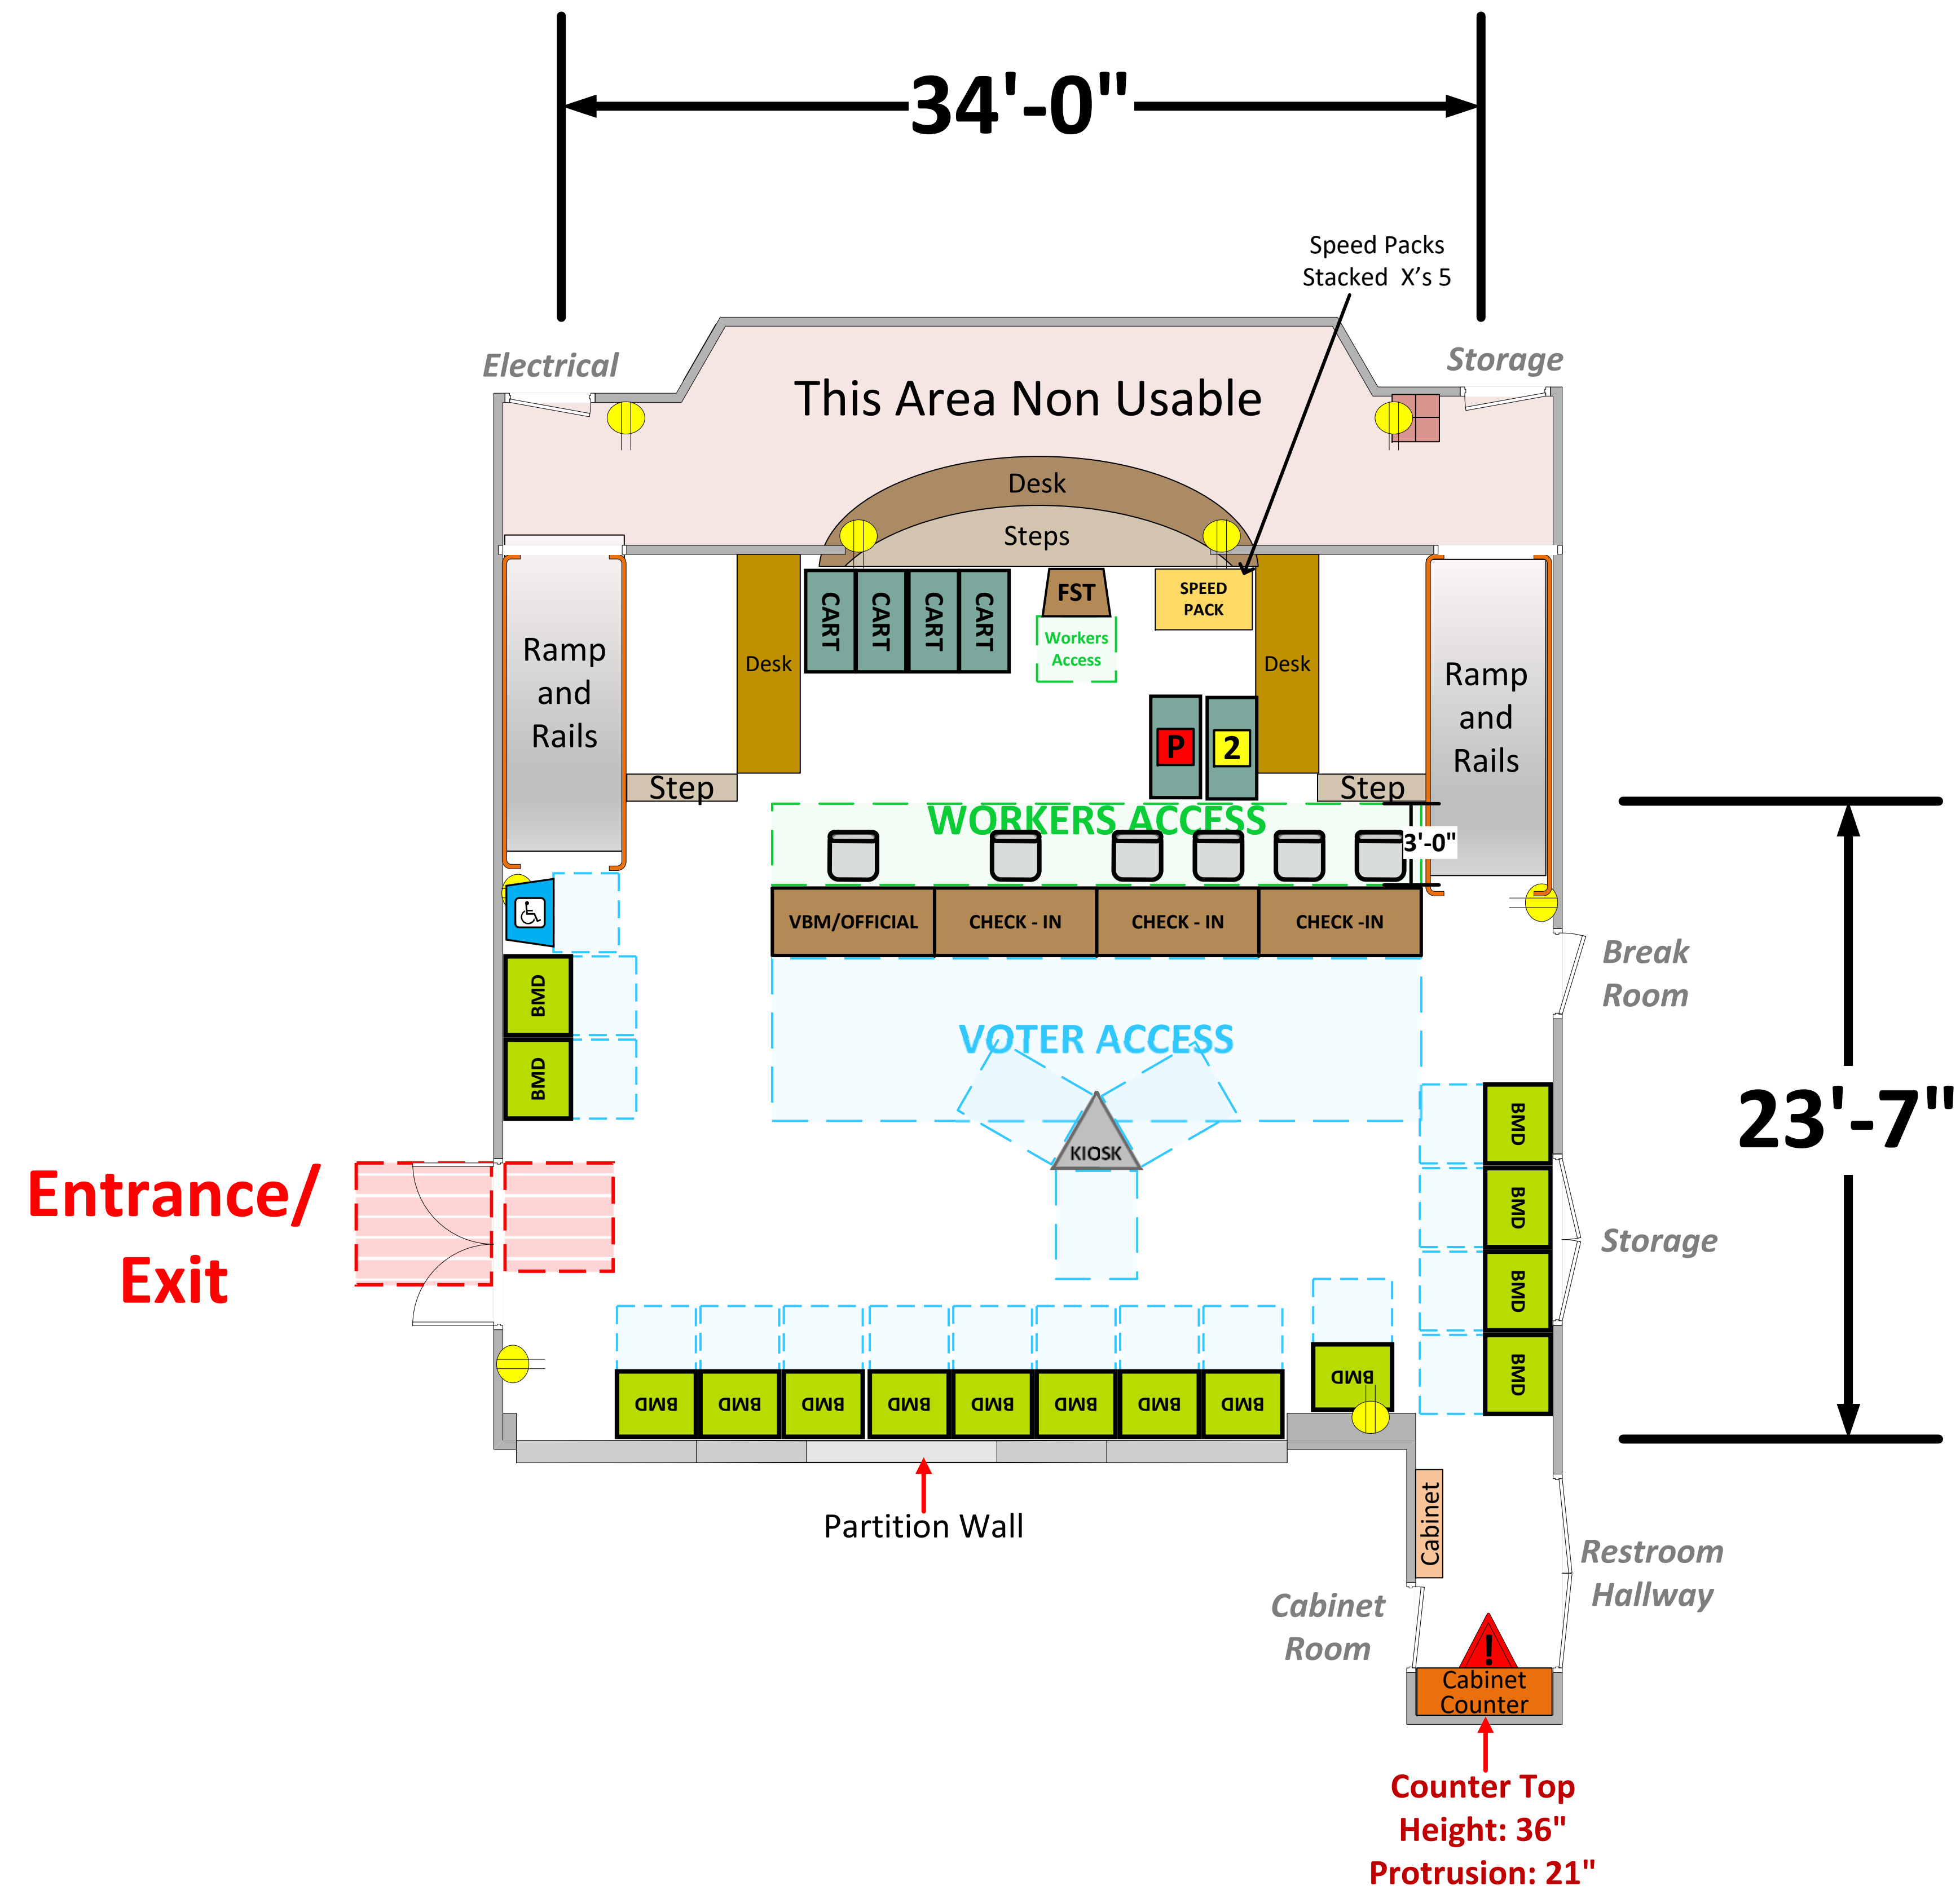

Board Room

(1,072 Usable Sq. Ft.)

LEGEND

Room Size	Dimension: 34' x 23'7"	Sq. Ft: 801'
Number of BMDs	15	
POWER OUTLET		
PROTRUDING OBJECT		
Do Not Block Area		

TITLE

VCID 13226
Las Virgenes Unified School District

Each chair at a CHECK-IN station equals one ePollbook

Equipment By: Anthony Gonzalez	Date: 04/21/26
Skeleton Drawn By: David Chaparro	Date: 04/07/26
Scale: 1/4" inches = 1' Ft.	