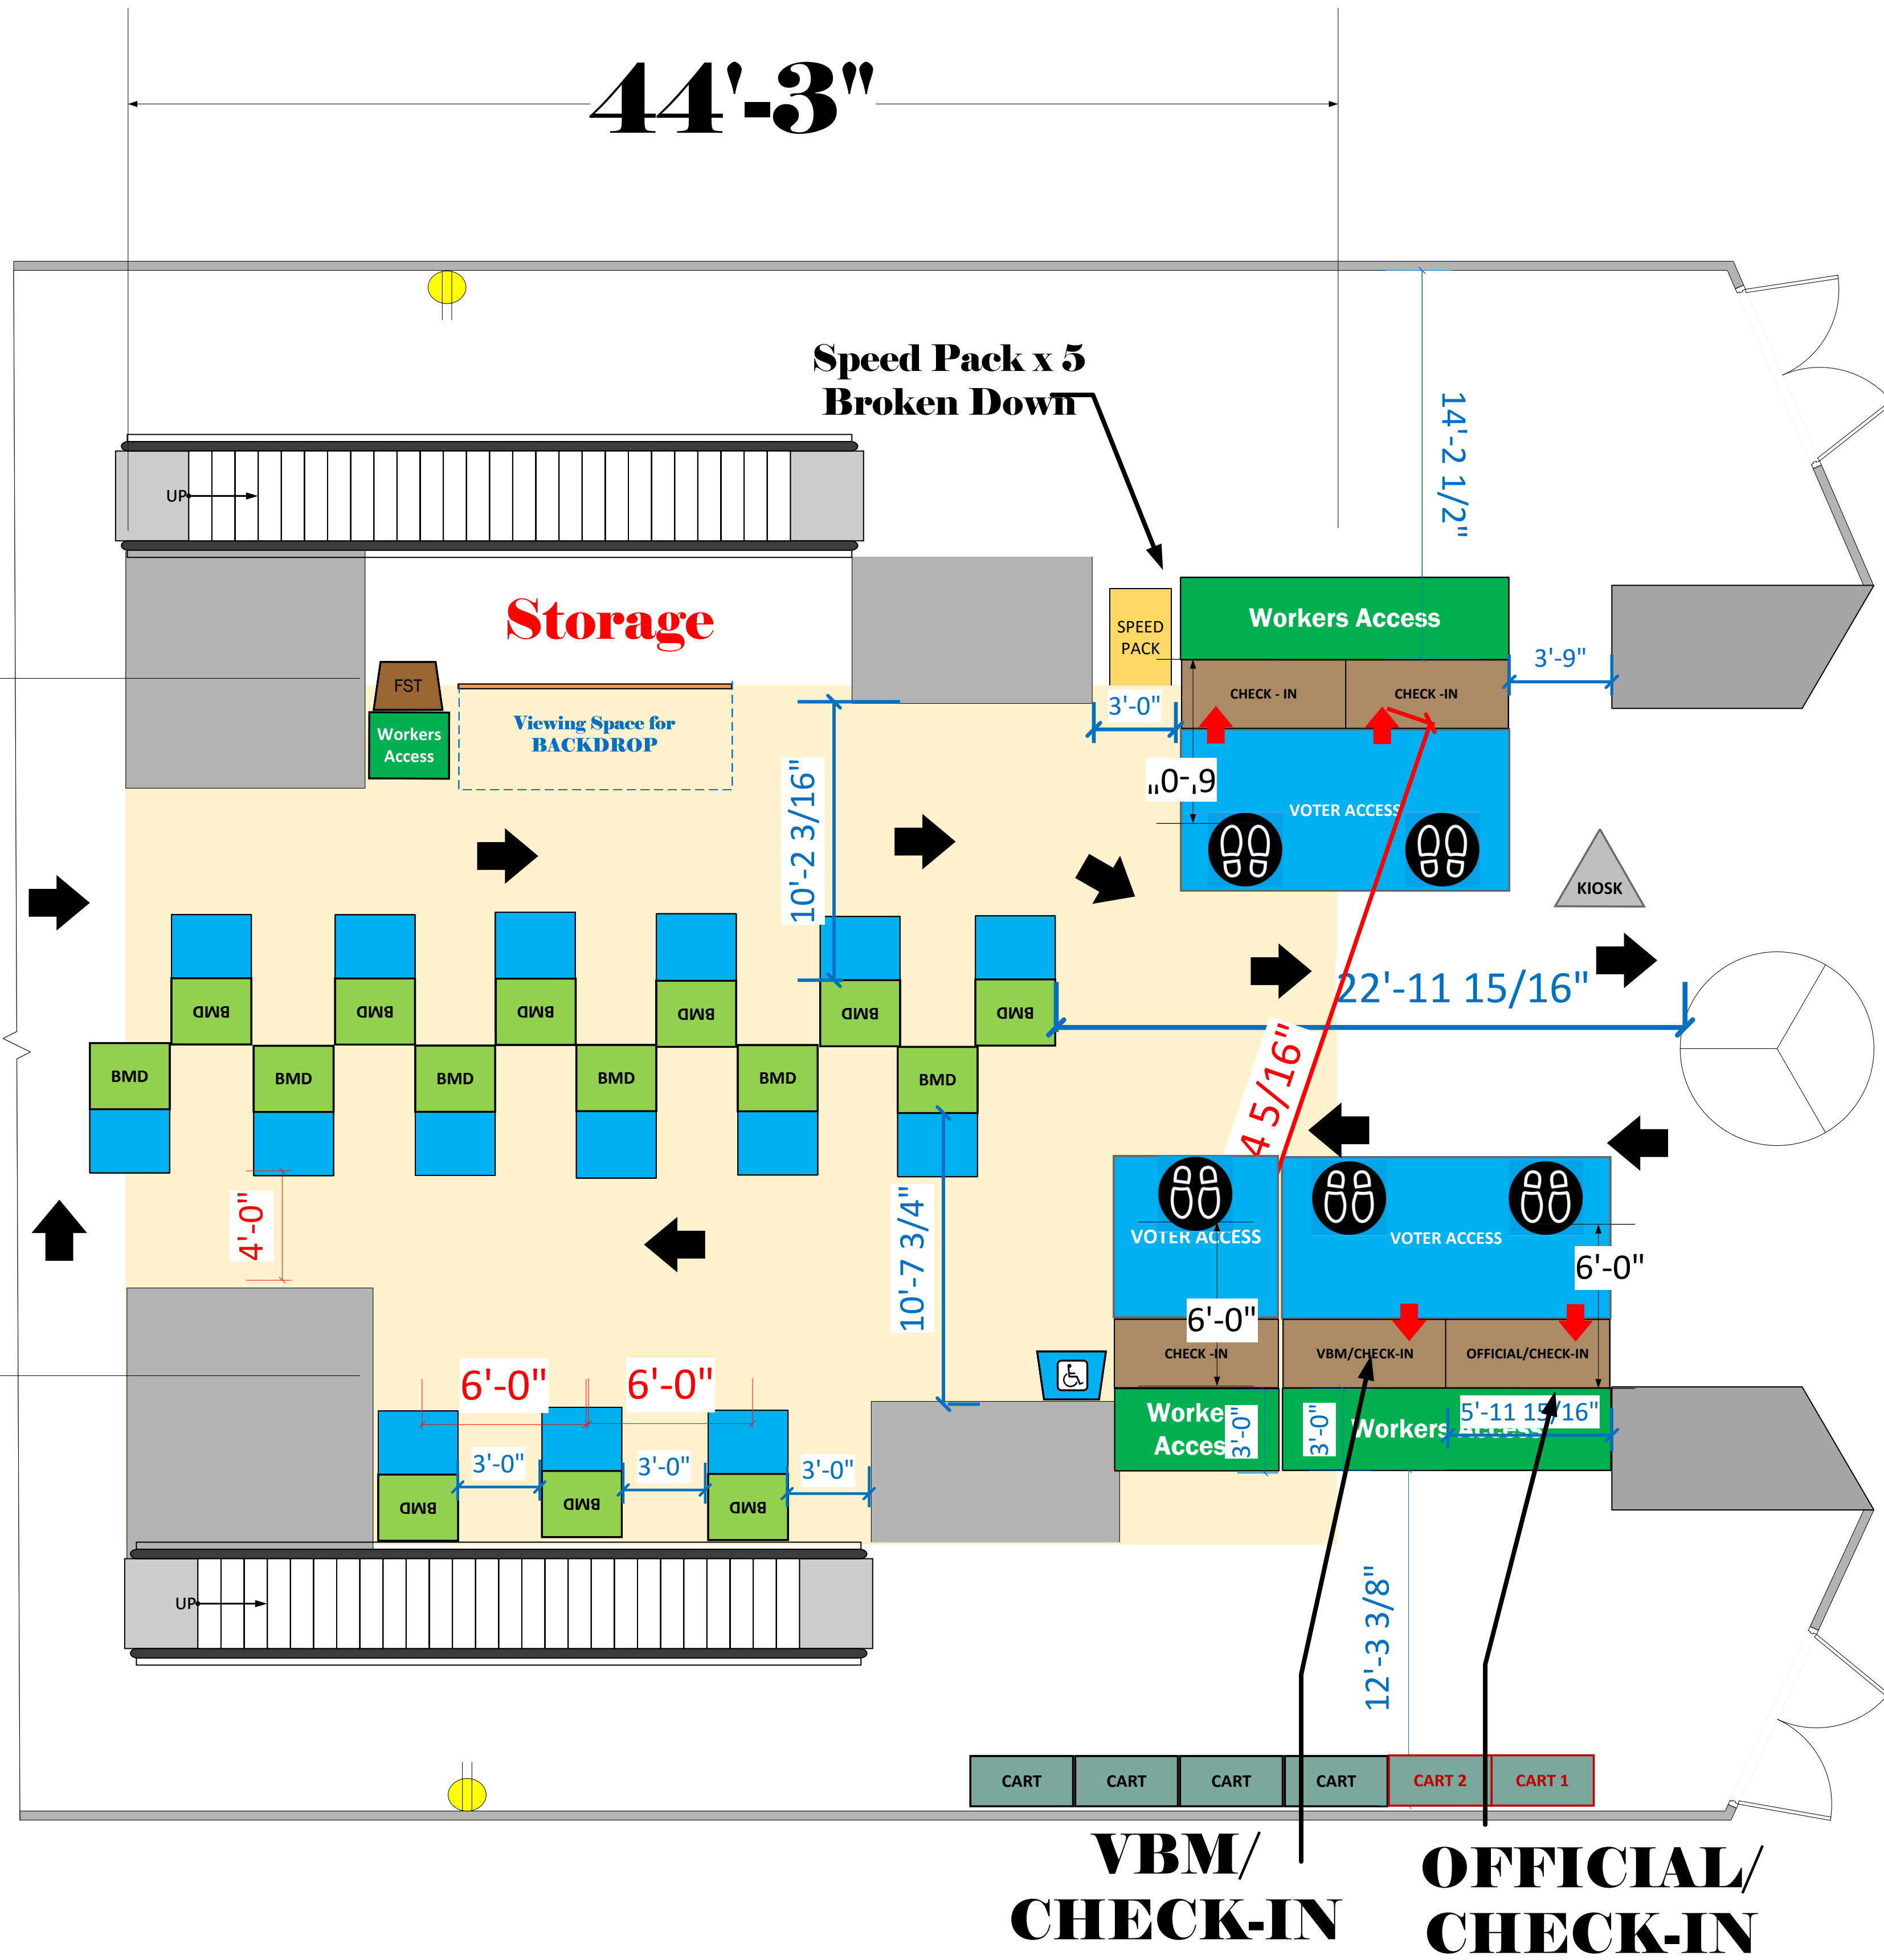

Lobby (1,084 Sq Ft)

LEGEND

Room Size	Dimension:	Sq. Ft:	1084
EPB	Primary:	Secondary:	
BMD	Total: 15	Actual: 15	
Circuits	Total:	Usable:	
Floor Decals			
BALLOT MARKING DEVICE			
CHECK IN TABLE			
BMD CART			
BACKDROP			
KIOSK			
POWER OUTLET			
PROTRUDING OBJECT			
ROUTER			
POWER CORDS			

25'-6"

44'-3"

Entrance
Exit

Metro Headquarters
VC ID # 13232

SCALE	1: 48
DRAWN BY	Ryan Rivas