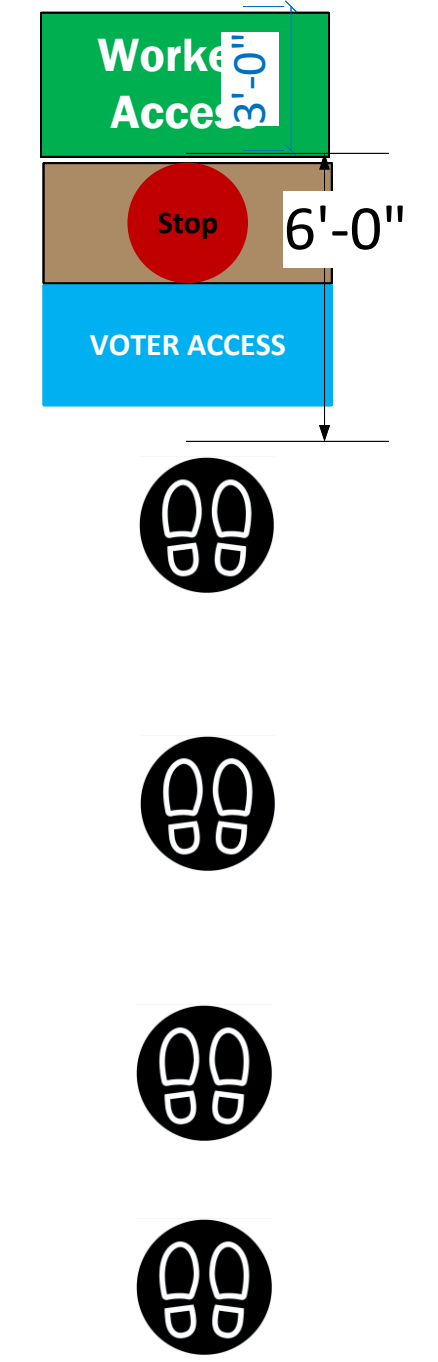

Lobby (1,084 Sq Ft)

LEGEND

Room Size	Dimension:	Sq. Ft:	1084
EPB	Primary:	Secondary:	
BMD	Total: 15	Actual: 15	
Circuits	Total:	Usable:	
Floor Decals			
BALLOT MARKING DEVICE			
CHECK IN TABLE			
BMD CART			
BACKDROP			
KIOSK			
POWER OUTLET			
PROTRUDING OBJECT			
ROUTER			
POWER CORDS			

25'-6"

44'-3"

Entrance
Exit

Metro Headquarters
VC ID # 13232

SCALE	1: 48
DRAWN BY	Ryan Rivas