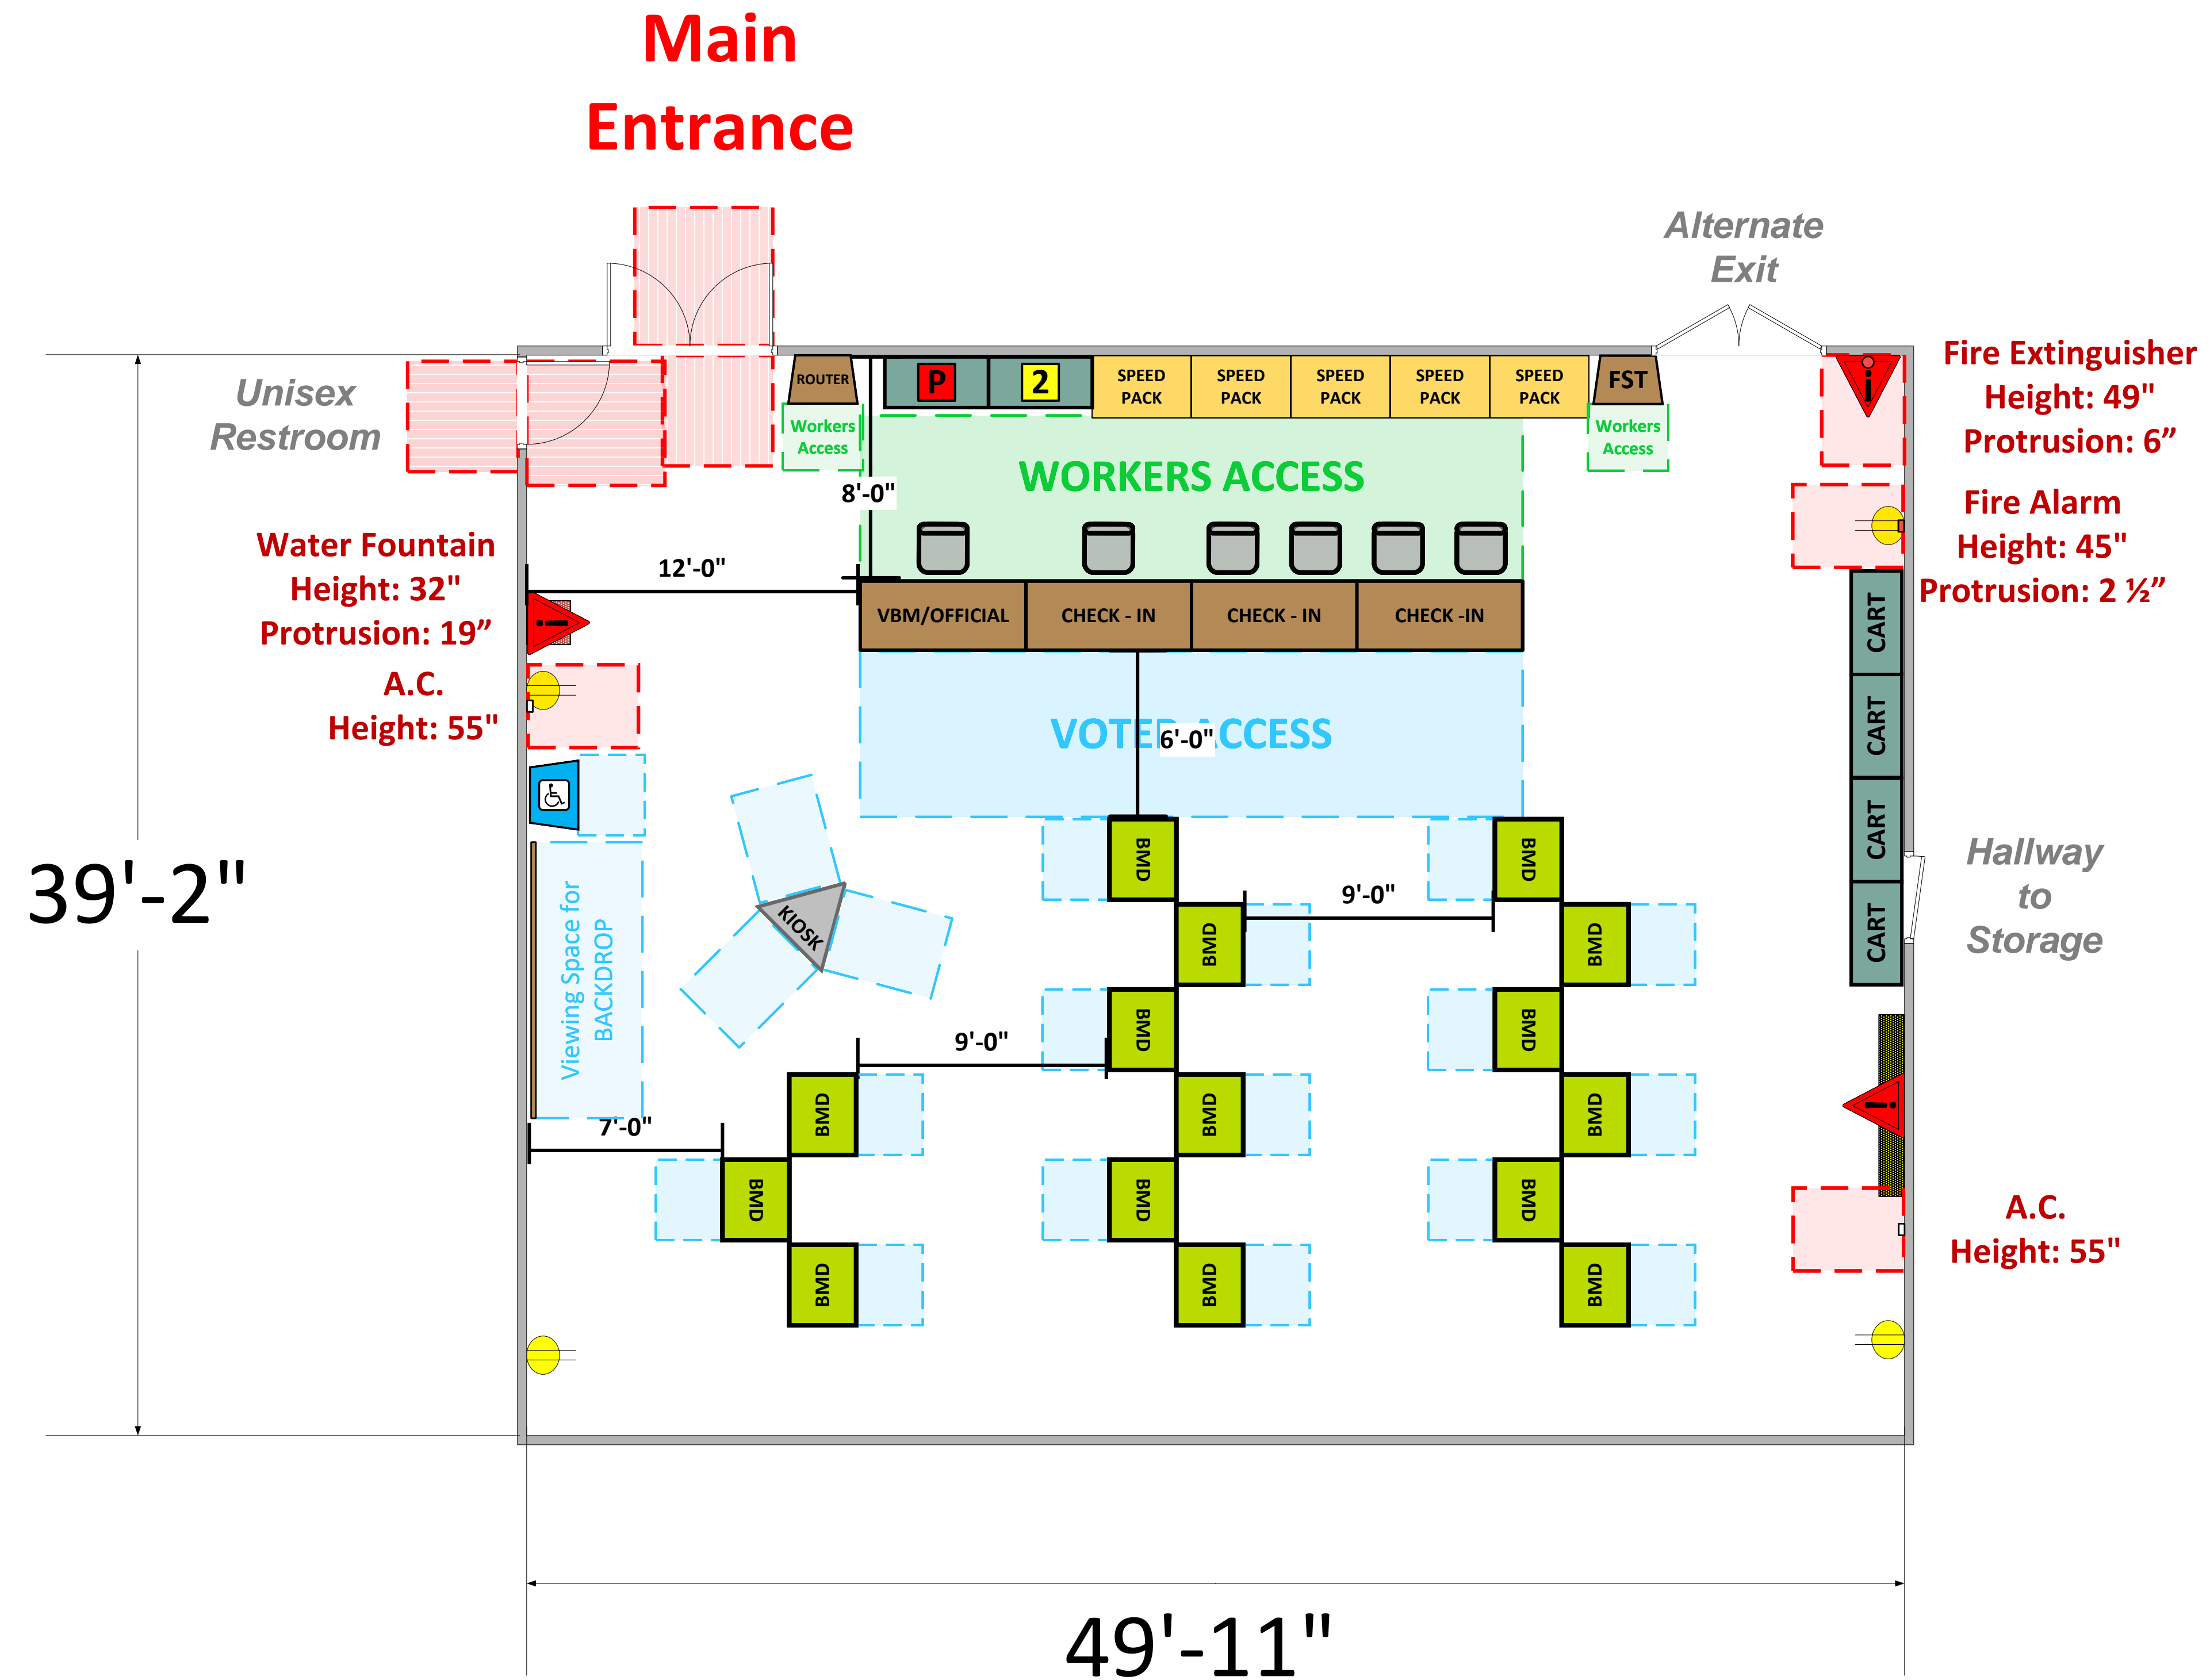

Community Room (1,911 Sq. Ft.)

LEGEND

Room Size	Dimension: 49'11" x 39'2"	Sq. Ft: 1,911
Number of BMDs	15	
POWER OUTLET		
PROTRUDING OBJECT		
Do Not Block Area		

TITLE

VCID 13246
Nueva Maravilla Housing Community

Each chair at a CHECK-IN station equals one ePollbook

Equipment By: Dustin Fuller	Date: 01/22/2024
Skeleton Drawn By: Jonathan Gonzalez	Date: 01/12/2024
Scale: 1/4" inches = 1' Ft.	