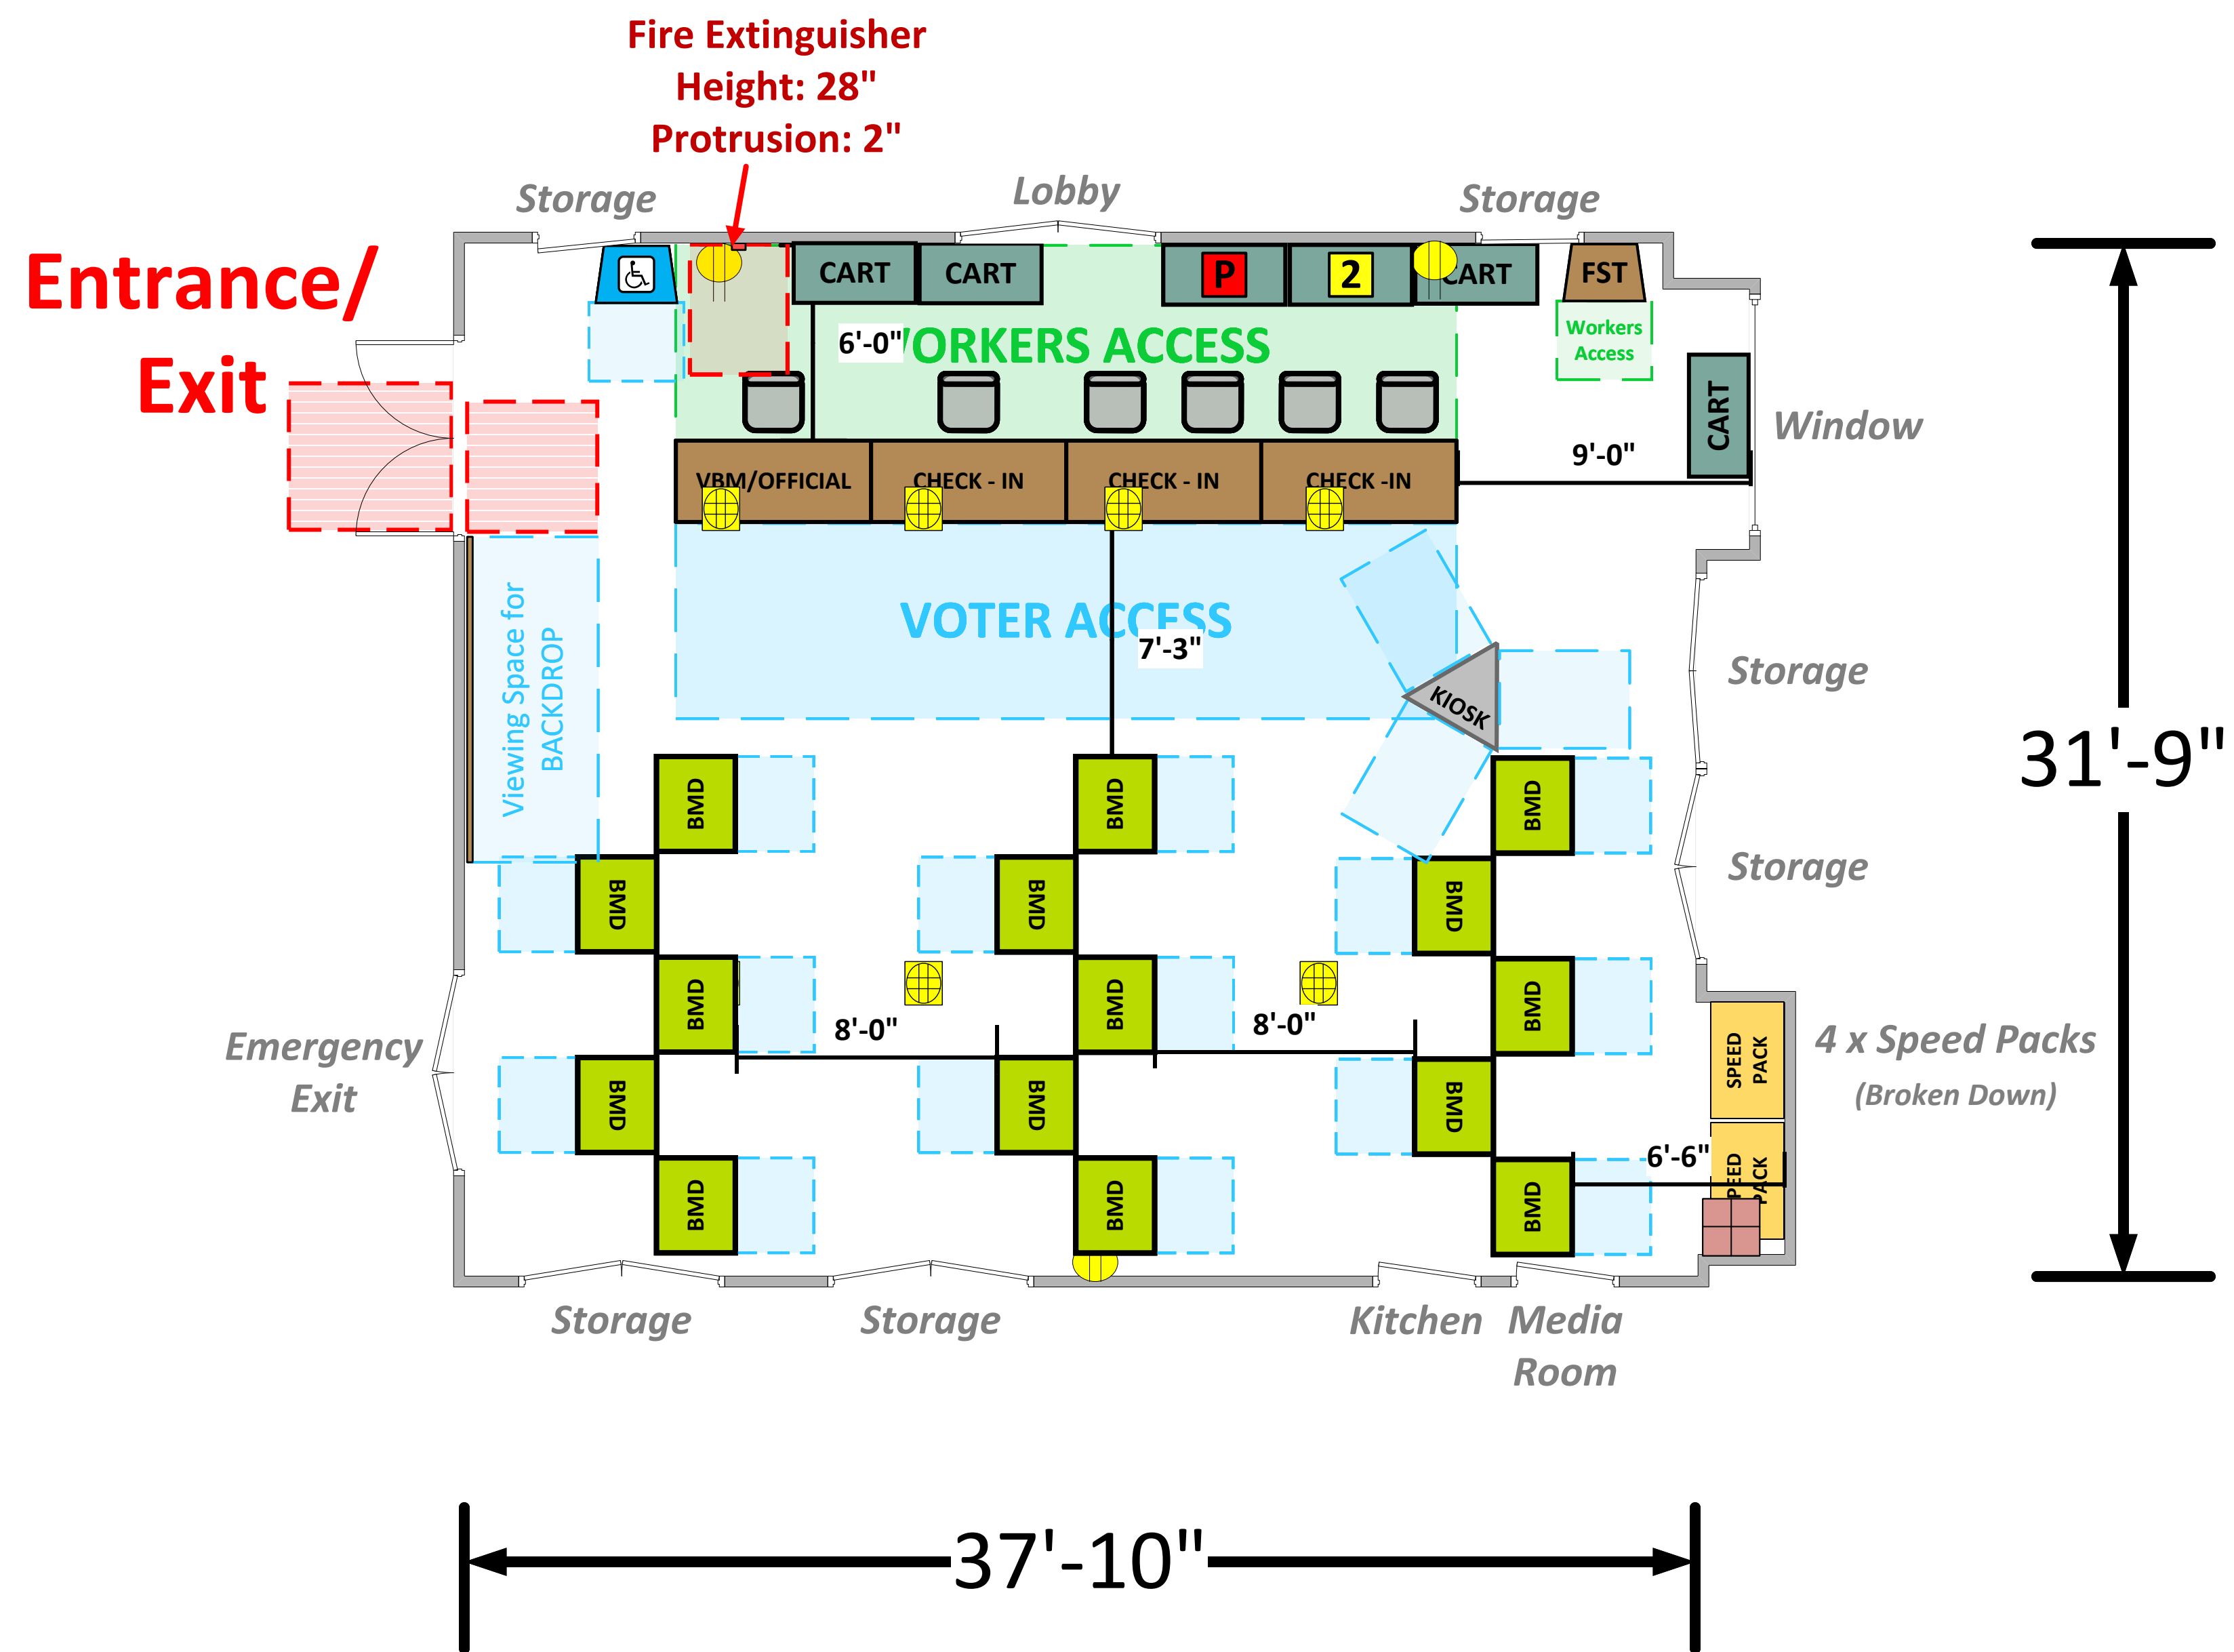

Meeting Room

(1,248 Usable Sq. Ft.)

LEGEND

Room Size	Dimension: 37'10" x 31'9"	Sq. Ft: 1,201'
Number of BMDs	15	
POWER OUTLET		
PROTRUDING OBJECT		
Do Not Block Area		

TITLE

VCID 13269
Quartz Hill Library

Each chair at a CHECK-IN station equals one ePollbook

Equipment By: Scott Taylor	Date: 03/19/26
Skeleton Drawn By: David Chaparro	Date: 03/16/26
Scale: 1/4" inches = 1' Ft.	