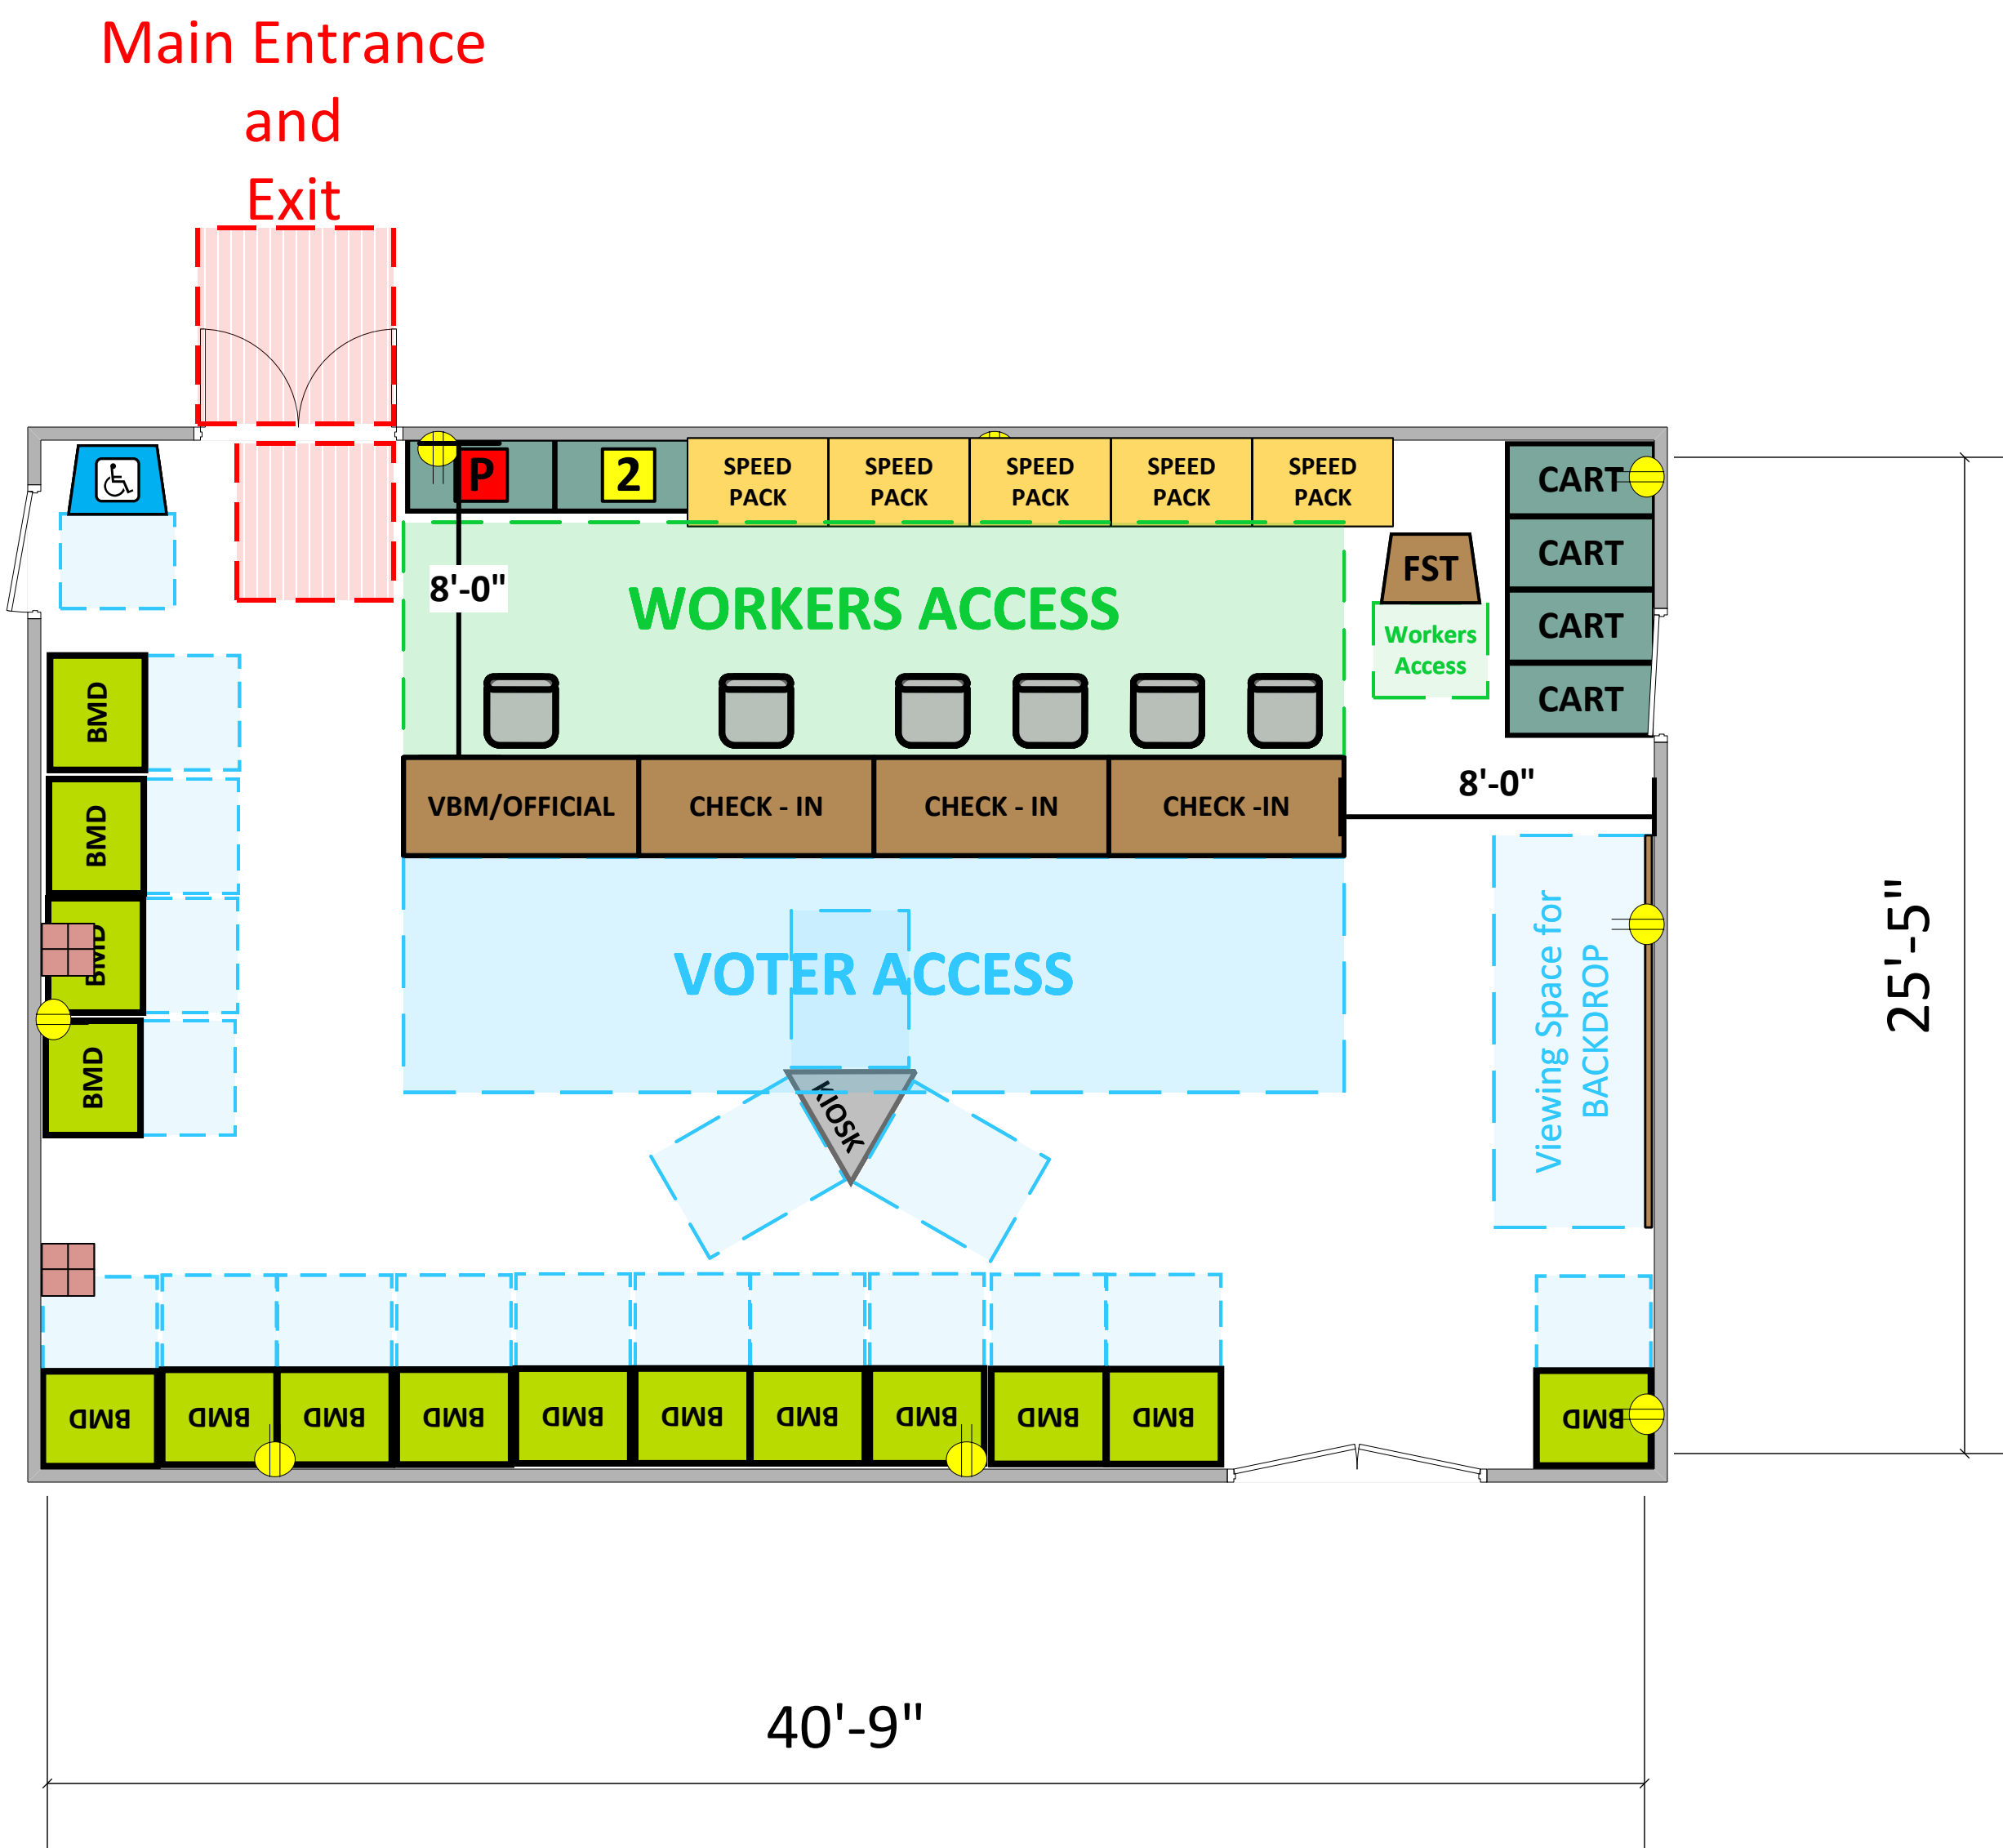

Meeting Room 2ND Floor

(Sq. Ft.) 1,042'

All Movable Objects need to be Removed from Room

LEGEND

Room Size	Dimension: 40' 9" x 25' 5"	Sq. Ft: 1,042'
Number of BMDs	15	
POWER OUTLET		
PROTRUDING OBJECT		
Do Not Block Area		

TITLE

San Gabriel Library
Meeting Room 2nd Floor
VCID 13271

Each chair at a CHECK-IN station equals one ePollbook

Equipment By: Ryan Rivas	Date: 01/17/24
Skeleton Drawn By: William Monarrez	Date: 1/04/2023
Scale: 1/4" inches = 1' Ft.	