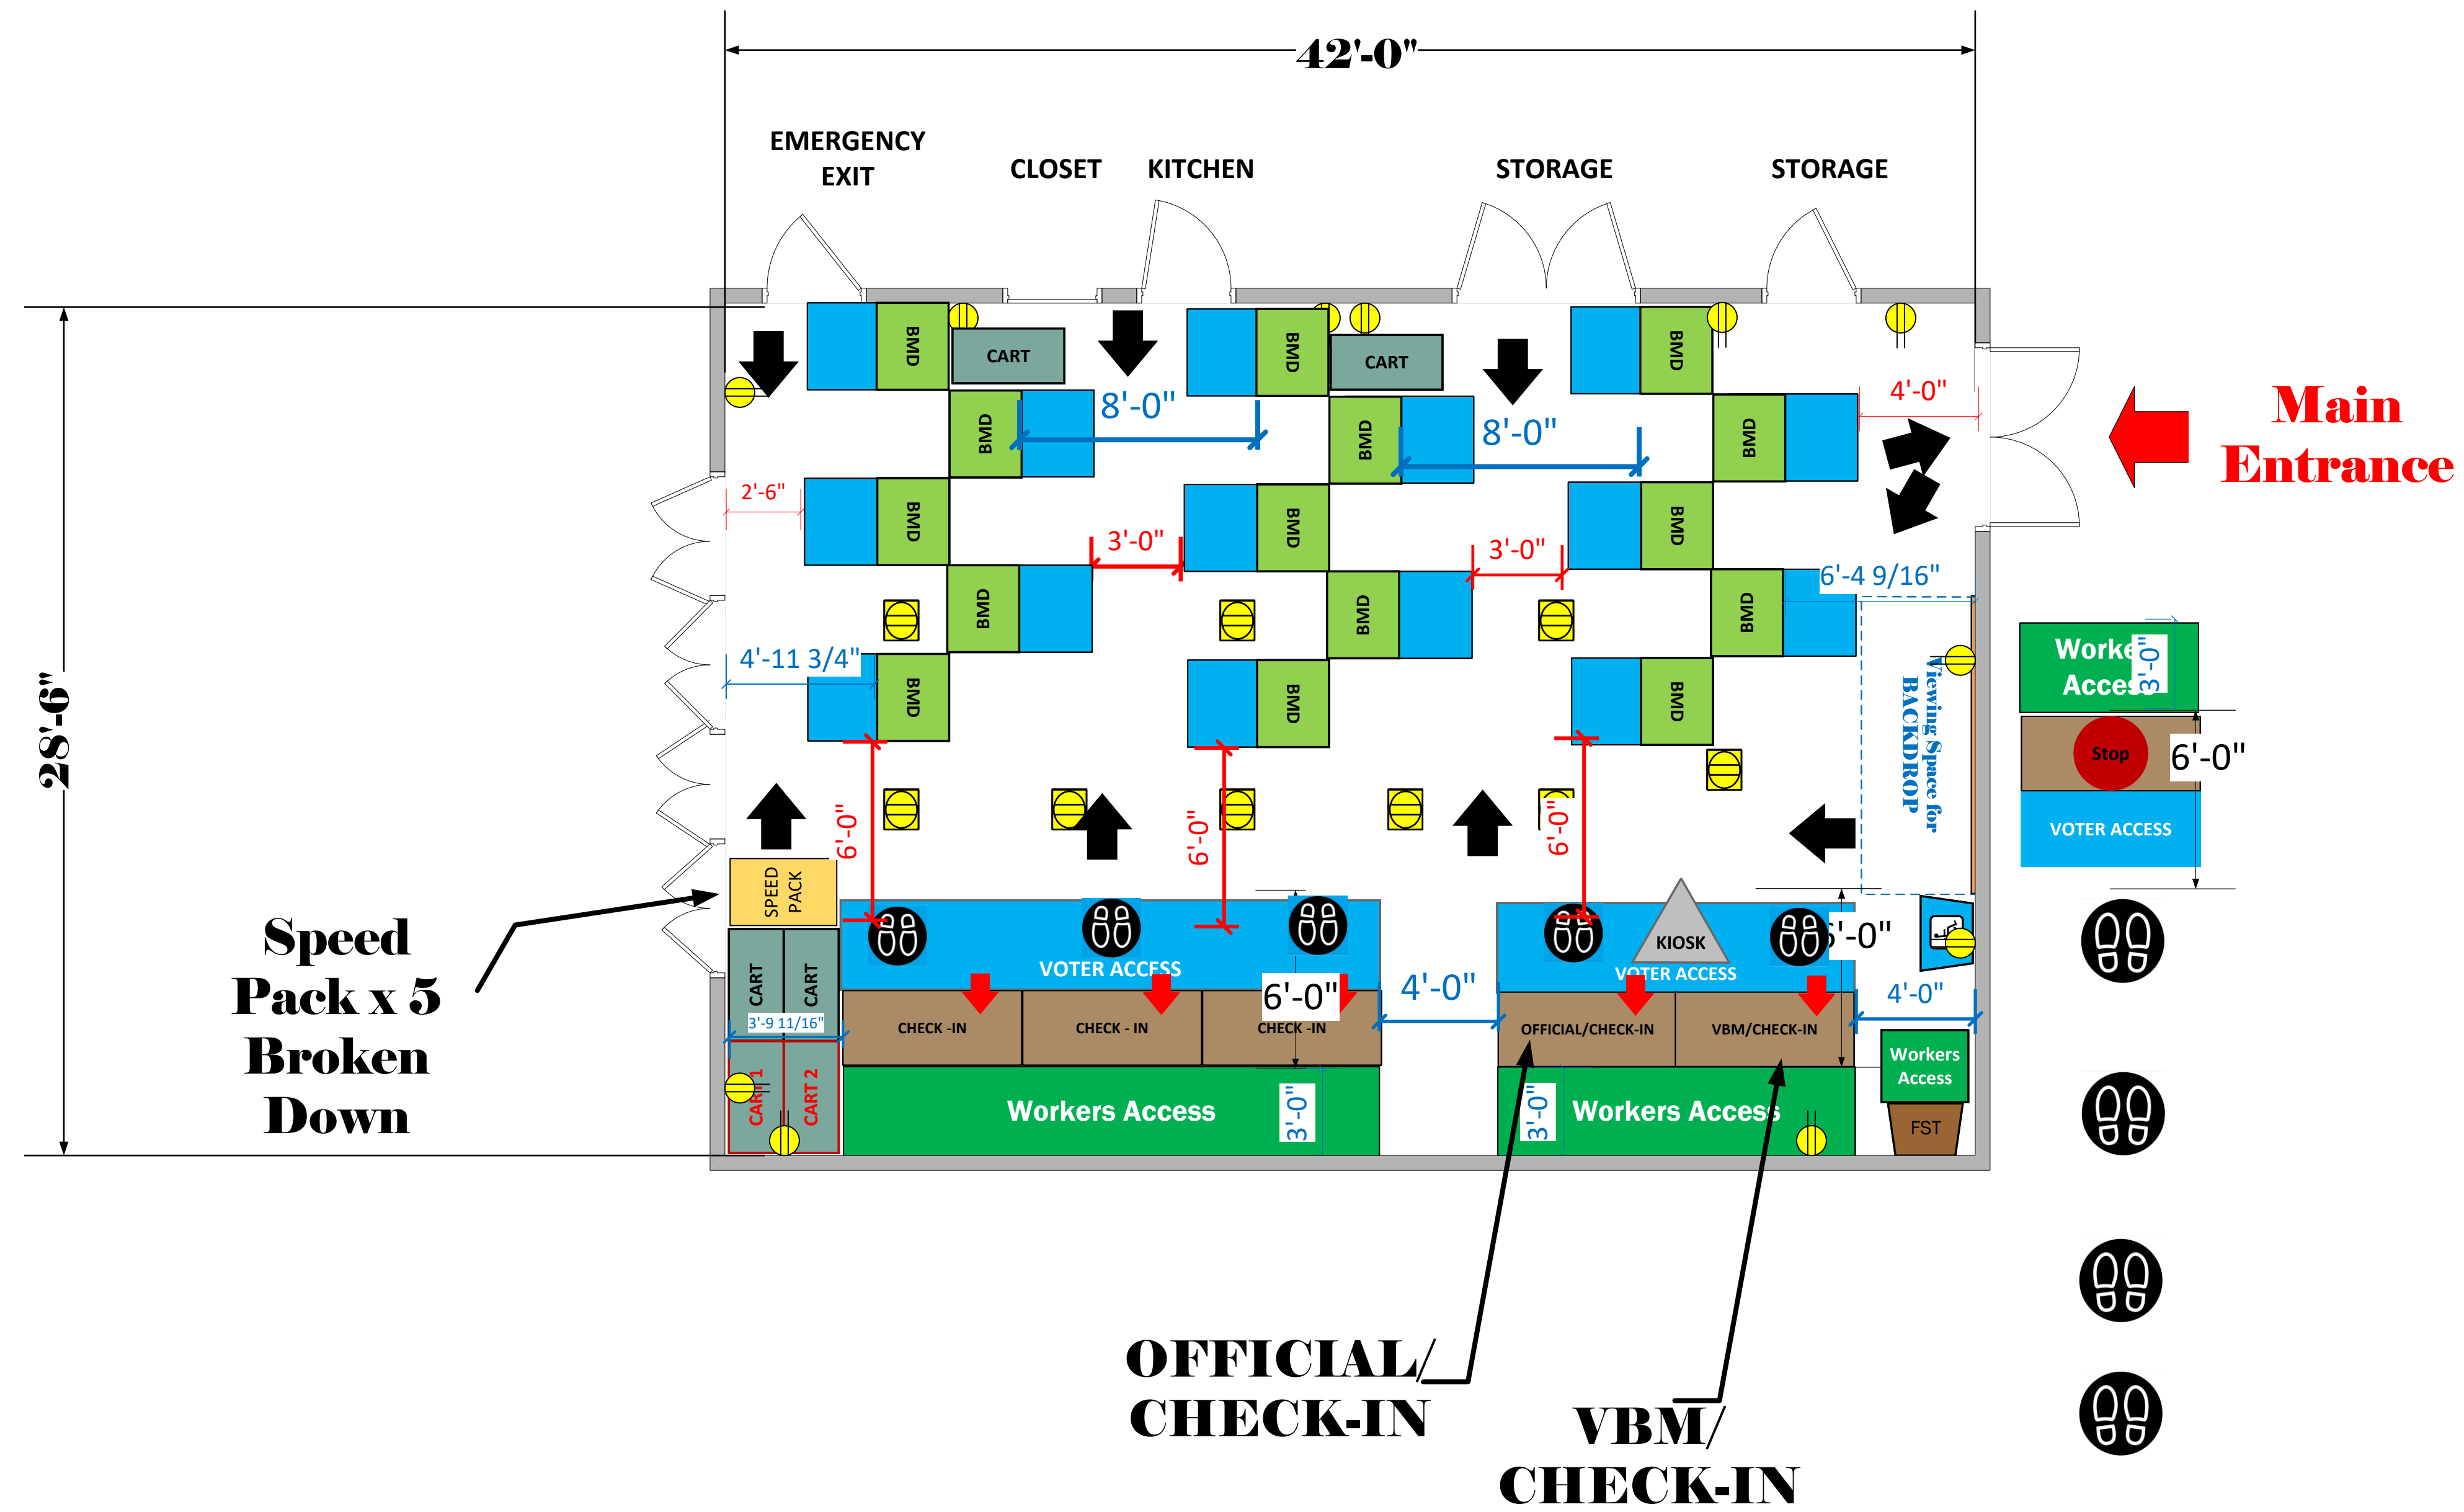

# Meeting Room (1,176 Sq Ft)

## LEGEND

Room Size	Dimension: 28'x 42'	Sq. Ft: 1176
EPB	Primary:	Secondary:
BMD	Total: 15	Actual: 15
Circuits	Total:	Usable:
Floor Decals		
BALLOT MARKING DEVICE		
CHECK IN TABLE		
BMD CART		
BACKDROP		
KIOSK		
POWER OUTLET		
PROTRUDING OBJECT		
ROUTER		
POWER CORDS		

**Artesia Library  
VC ID # 13275**

SCALE	1: 48
DRAWN BY	Ryan Rivas