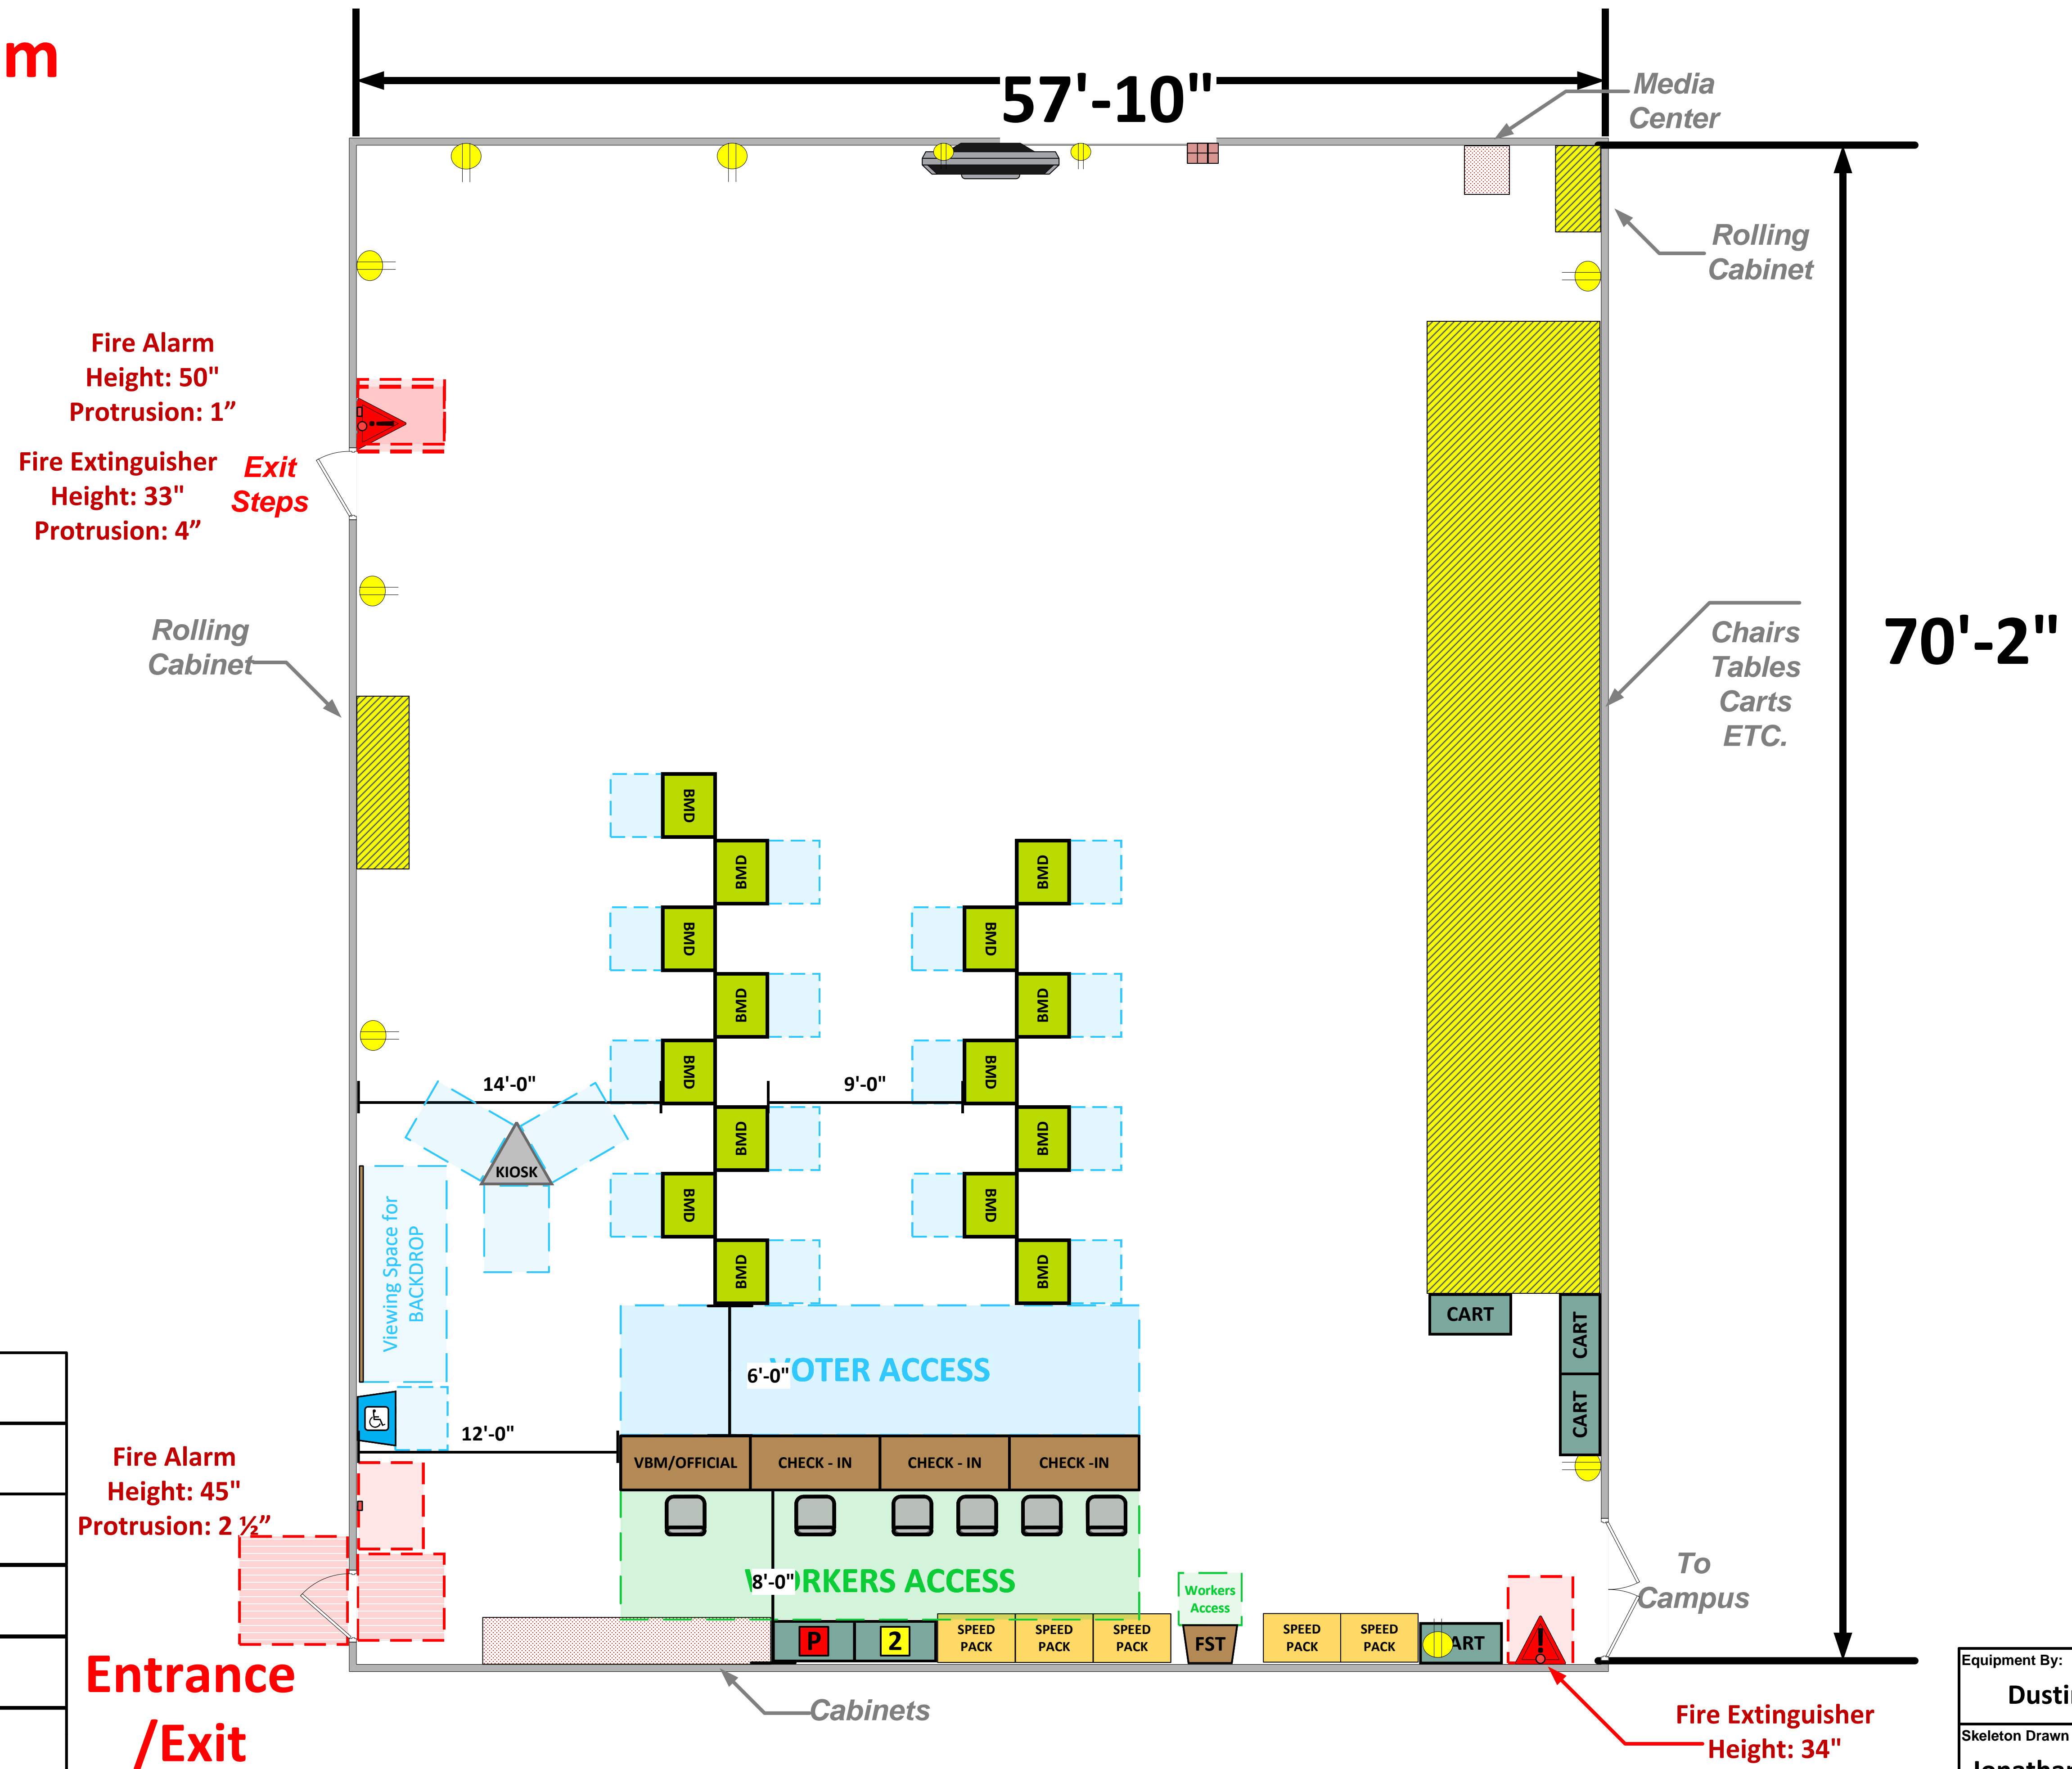

# Multi-Purpose Room (3,571 Sq. Ft.)

## LEGEND

Room Size	Dimension: 57'10"x70'2"	Sq. Ft: 3571
Number of BMDs	15	
POWER OUTLET		
PROTRUDING OBJECT		
Do Not Block Area		

**VCID 13304**  
**Rosedell Elementry**

**Entrance  
/Exit**

**Each chair at a CHECK-IN station equals one ePollbook**

Equipment By: <b>Dustin Fuller</b>	Date: <b>01/22/2024</b>
Skeleton Drawn By: <b>Jonathan Gonzalez</b>	Date: <b>12/08/2023</b>
Scale: <b>1/4" inches = 1' Ft.</b>	