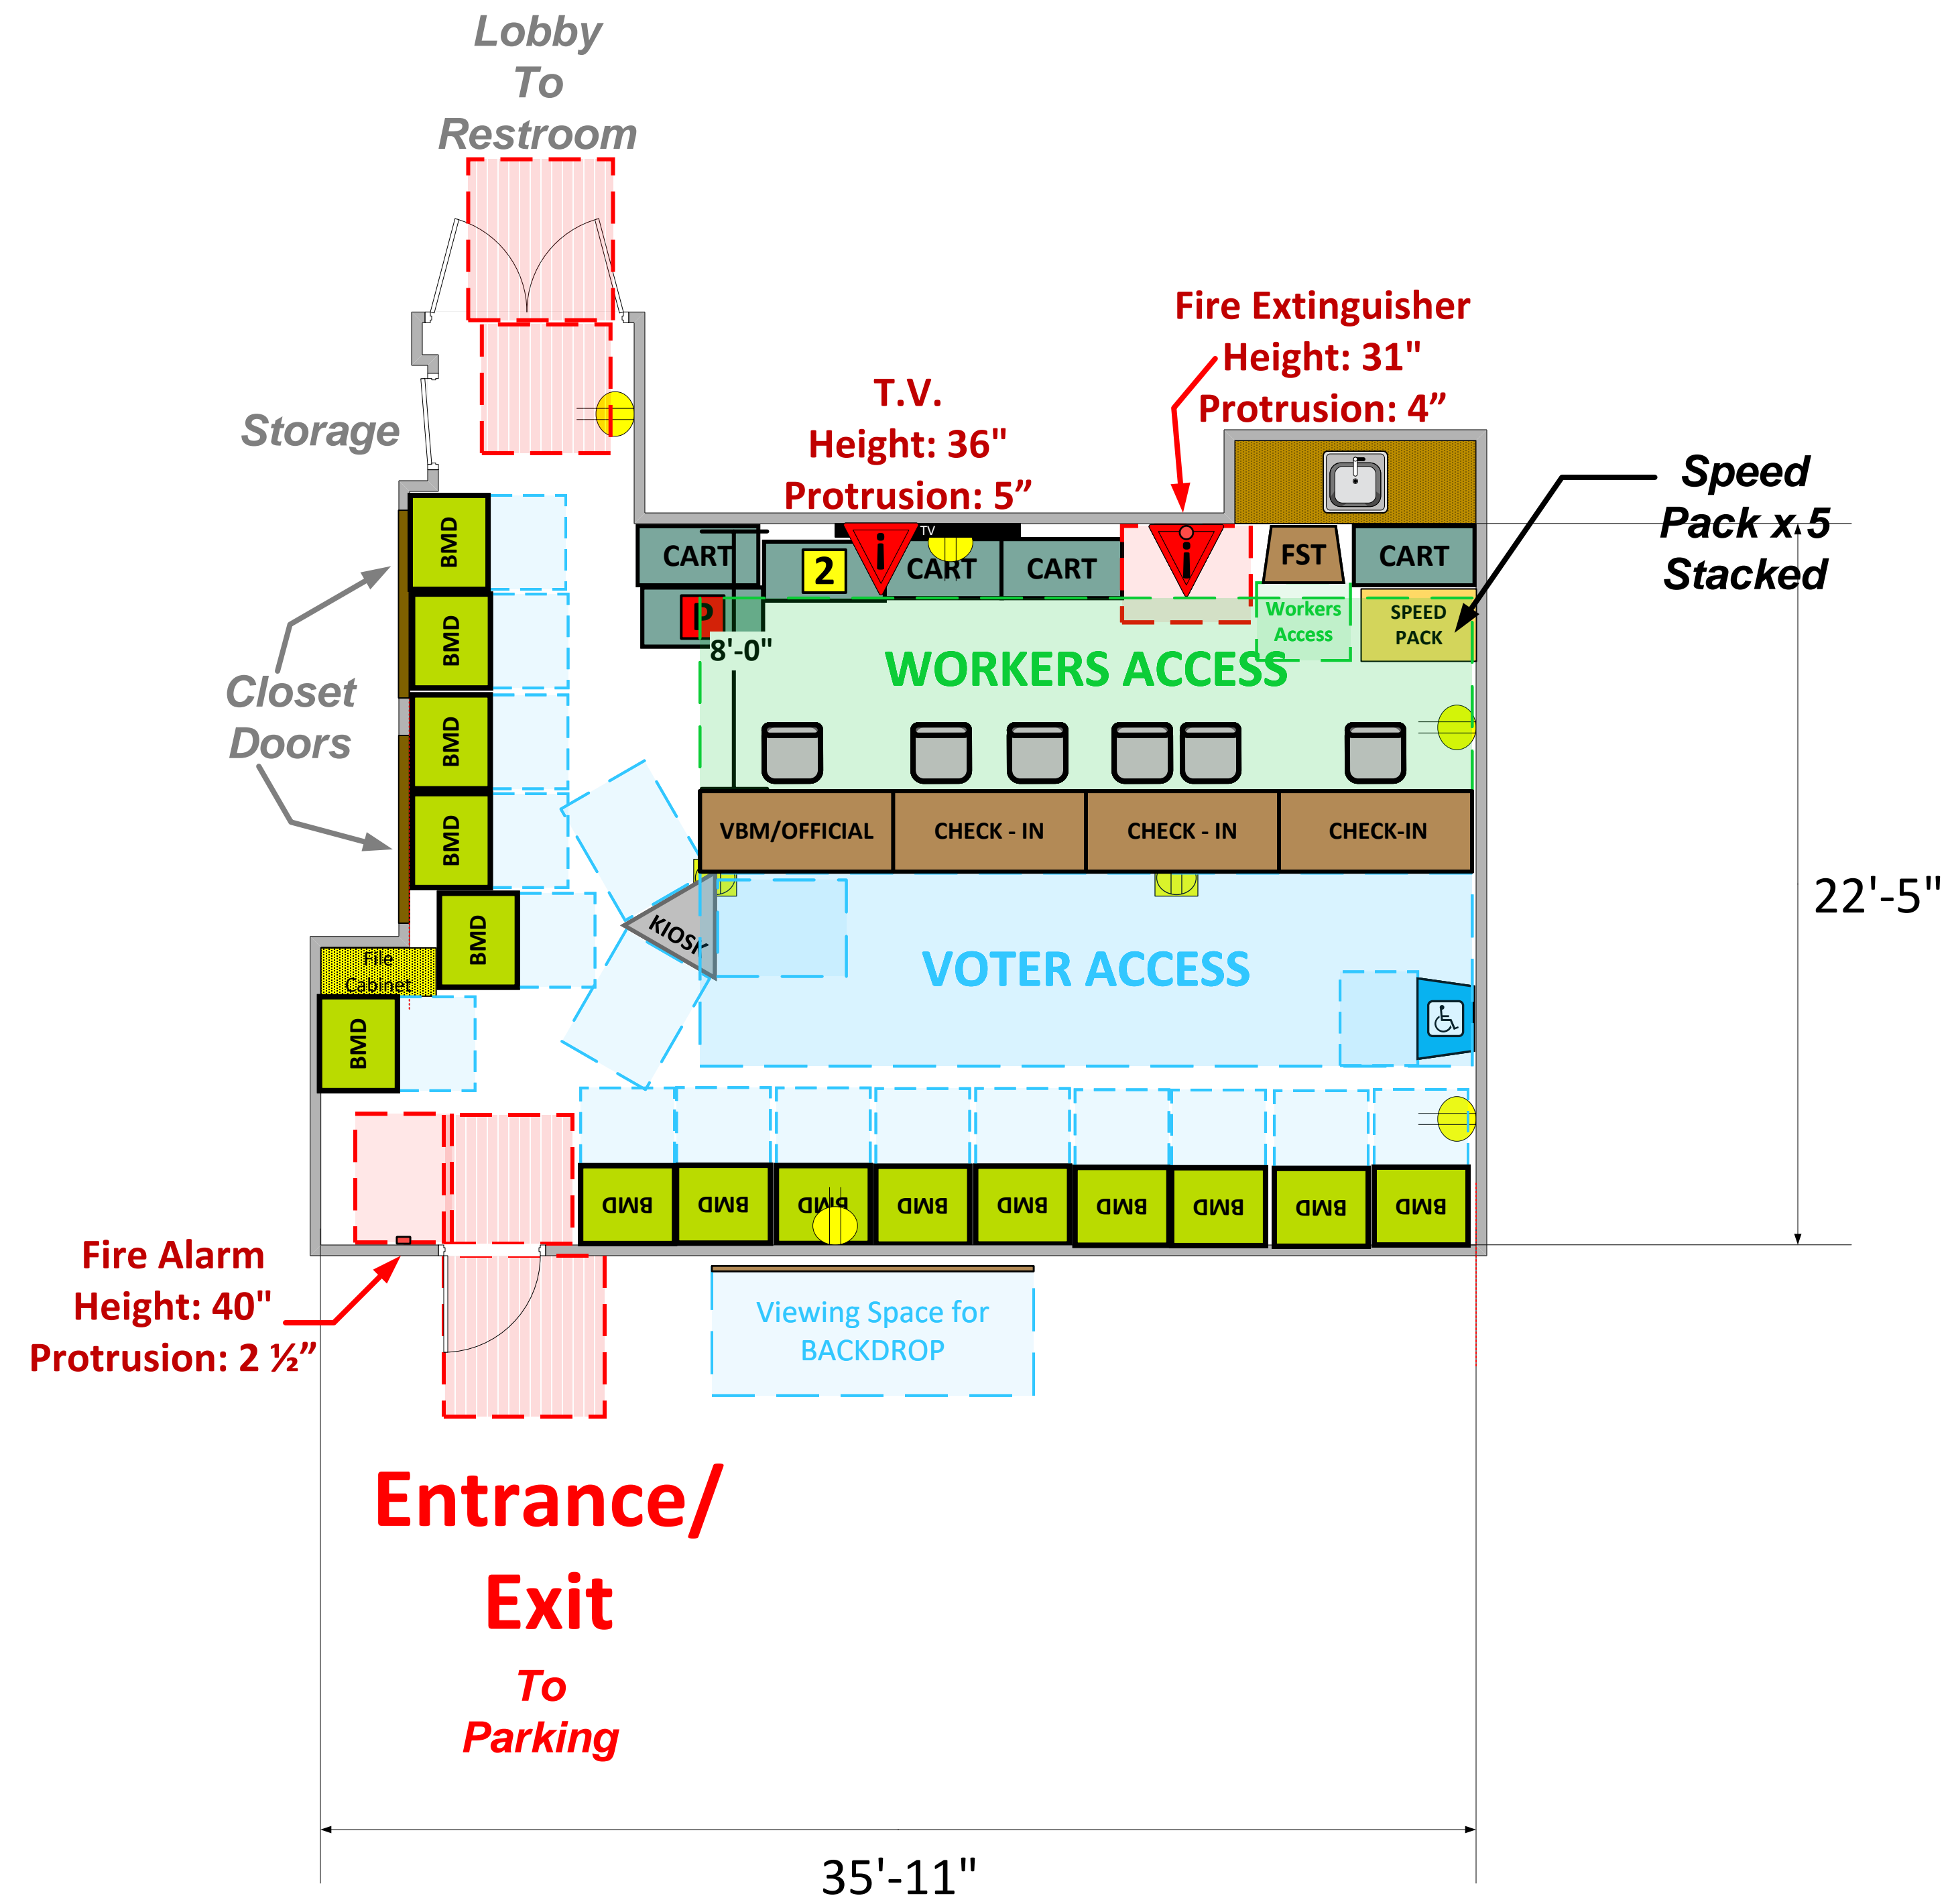

# Activity Room A (744 Sq. Ft.)

## LEGEND

Room Size	Dimension: 22' x 33'	Sq. Ft: 744
Number of BMDs	15	
POWER OUTLET		
PROTRUDING OBJECT		
Do Not Block Area		

TITLE  
**VCID 13306  
Norwalk Senior Center**

**Each chair at a CHECK-IN station equals one ePollbook**

Equipment By: <b>Ryan Rivas</b>	Date: <b>02/19/24</b>
Skeleton Drawn By: <b>Jonathan Gonzalez</b>	Date: <b>01/16/2024</b>
Scale: <b>1/4" inches = 1' Ft.</b>	