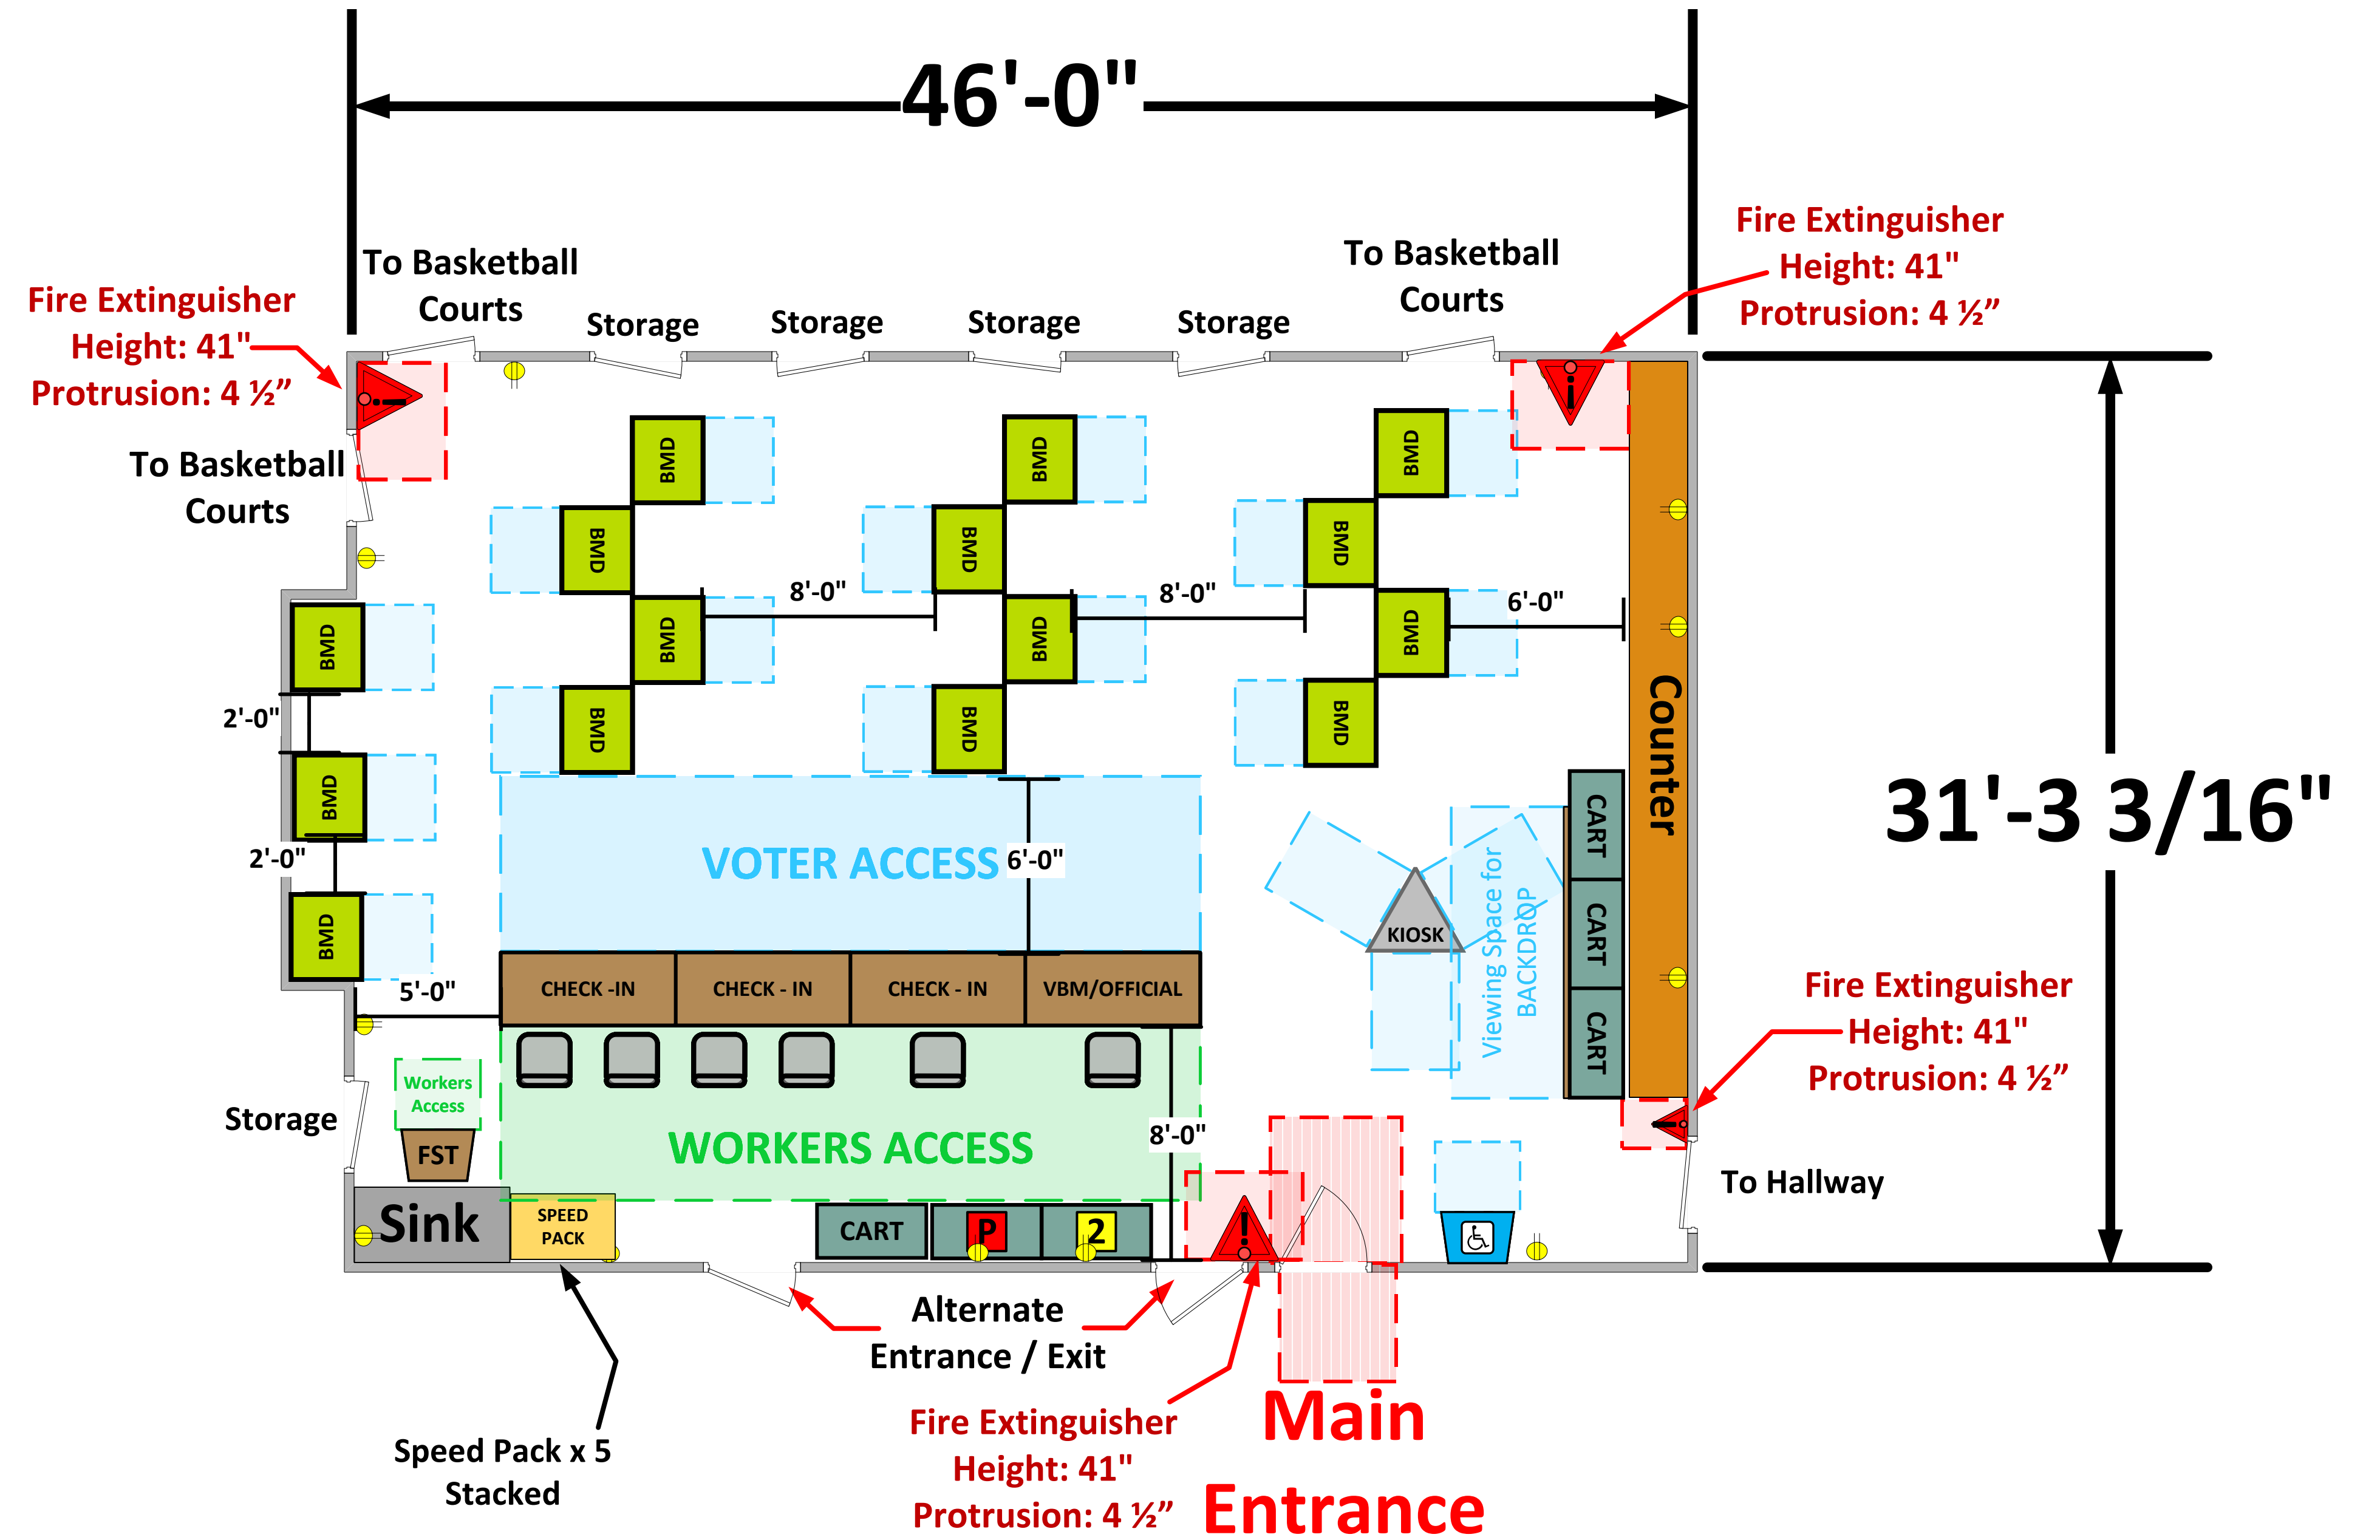

Annex Room (1373 Usable Sq. Ft.)

LEGEND

Room Size	Dimension:	Sq. Ft:
	31'-3" x 46'	1437
Number of BMDs	15	
POWER OUTLET		
PROTRUDING OBJECT		
Do Not Block Area		

TITLE

VCID 13316
Oakwood Recreational Center

Each chair at a CHECK-IN station equals one ePollbook

Equipment By:	Date:
Ryan Rivas	01/16/24
Skeleton Drawn By:	Date:
Scott Taylor	12/08/23
Scale:	
1/4" inches = 1' Ft.	