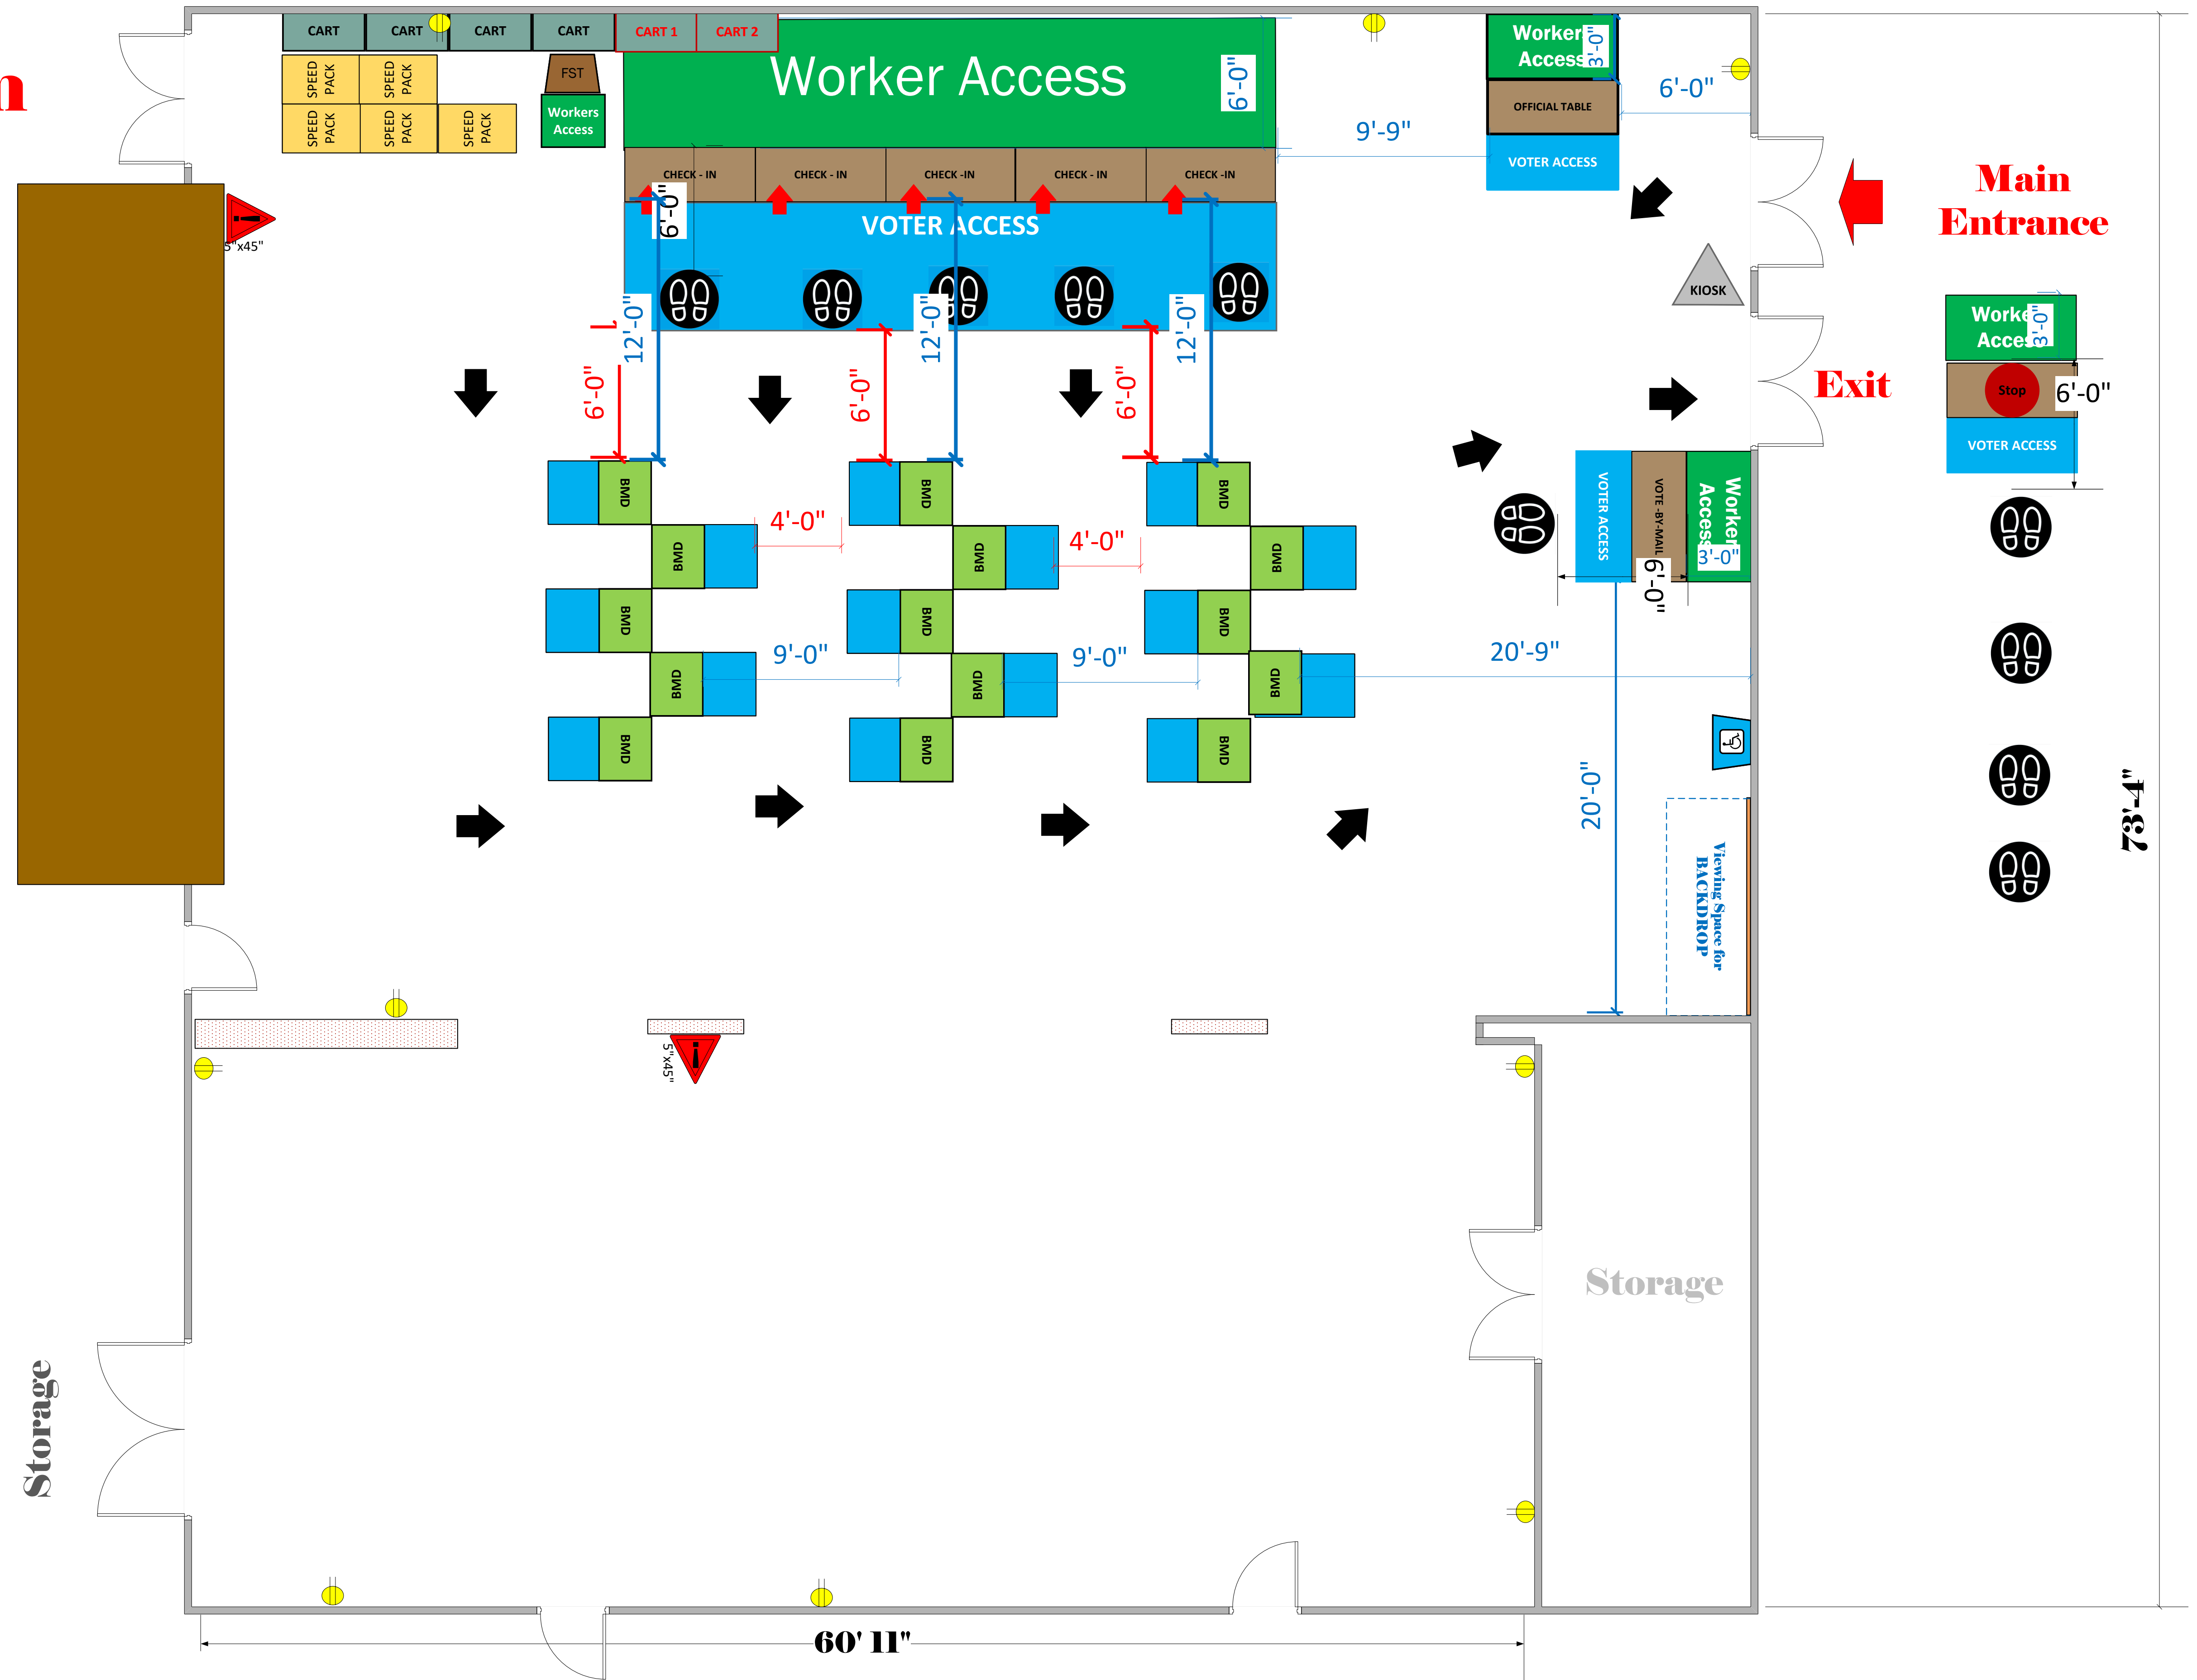

“Old” Gymnasium (5151 Sq Ft)

Usable Space
(5100 Sq Ft)

LEGEND

Room Size	Dimension: 71' x 73'	Sq. Ft: 5100
EPB	Primary:	Secondary:
BMD	Total: 15	Actual: 15
Circuits	Total:	Usable:
Floor Decals		
BALLOT MARKING DEVICE		
CHECK IN TABLE		
BMD CART		
BACKDROP		
KIOSK		
POWER OUTLET		
PROTRUDING OBJECT		
ROUTER		
POWER CORDS		

**Jordan Downs
Housing Authority
V.C. ID #13348**

SCALE	1:48
DRAWN BY	Ryan Rivas