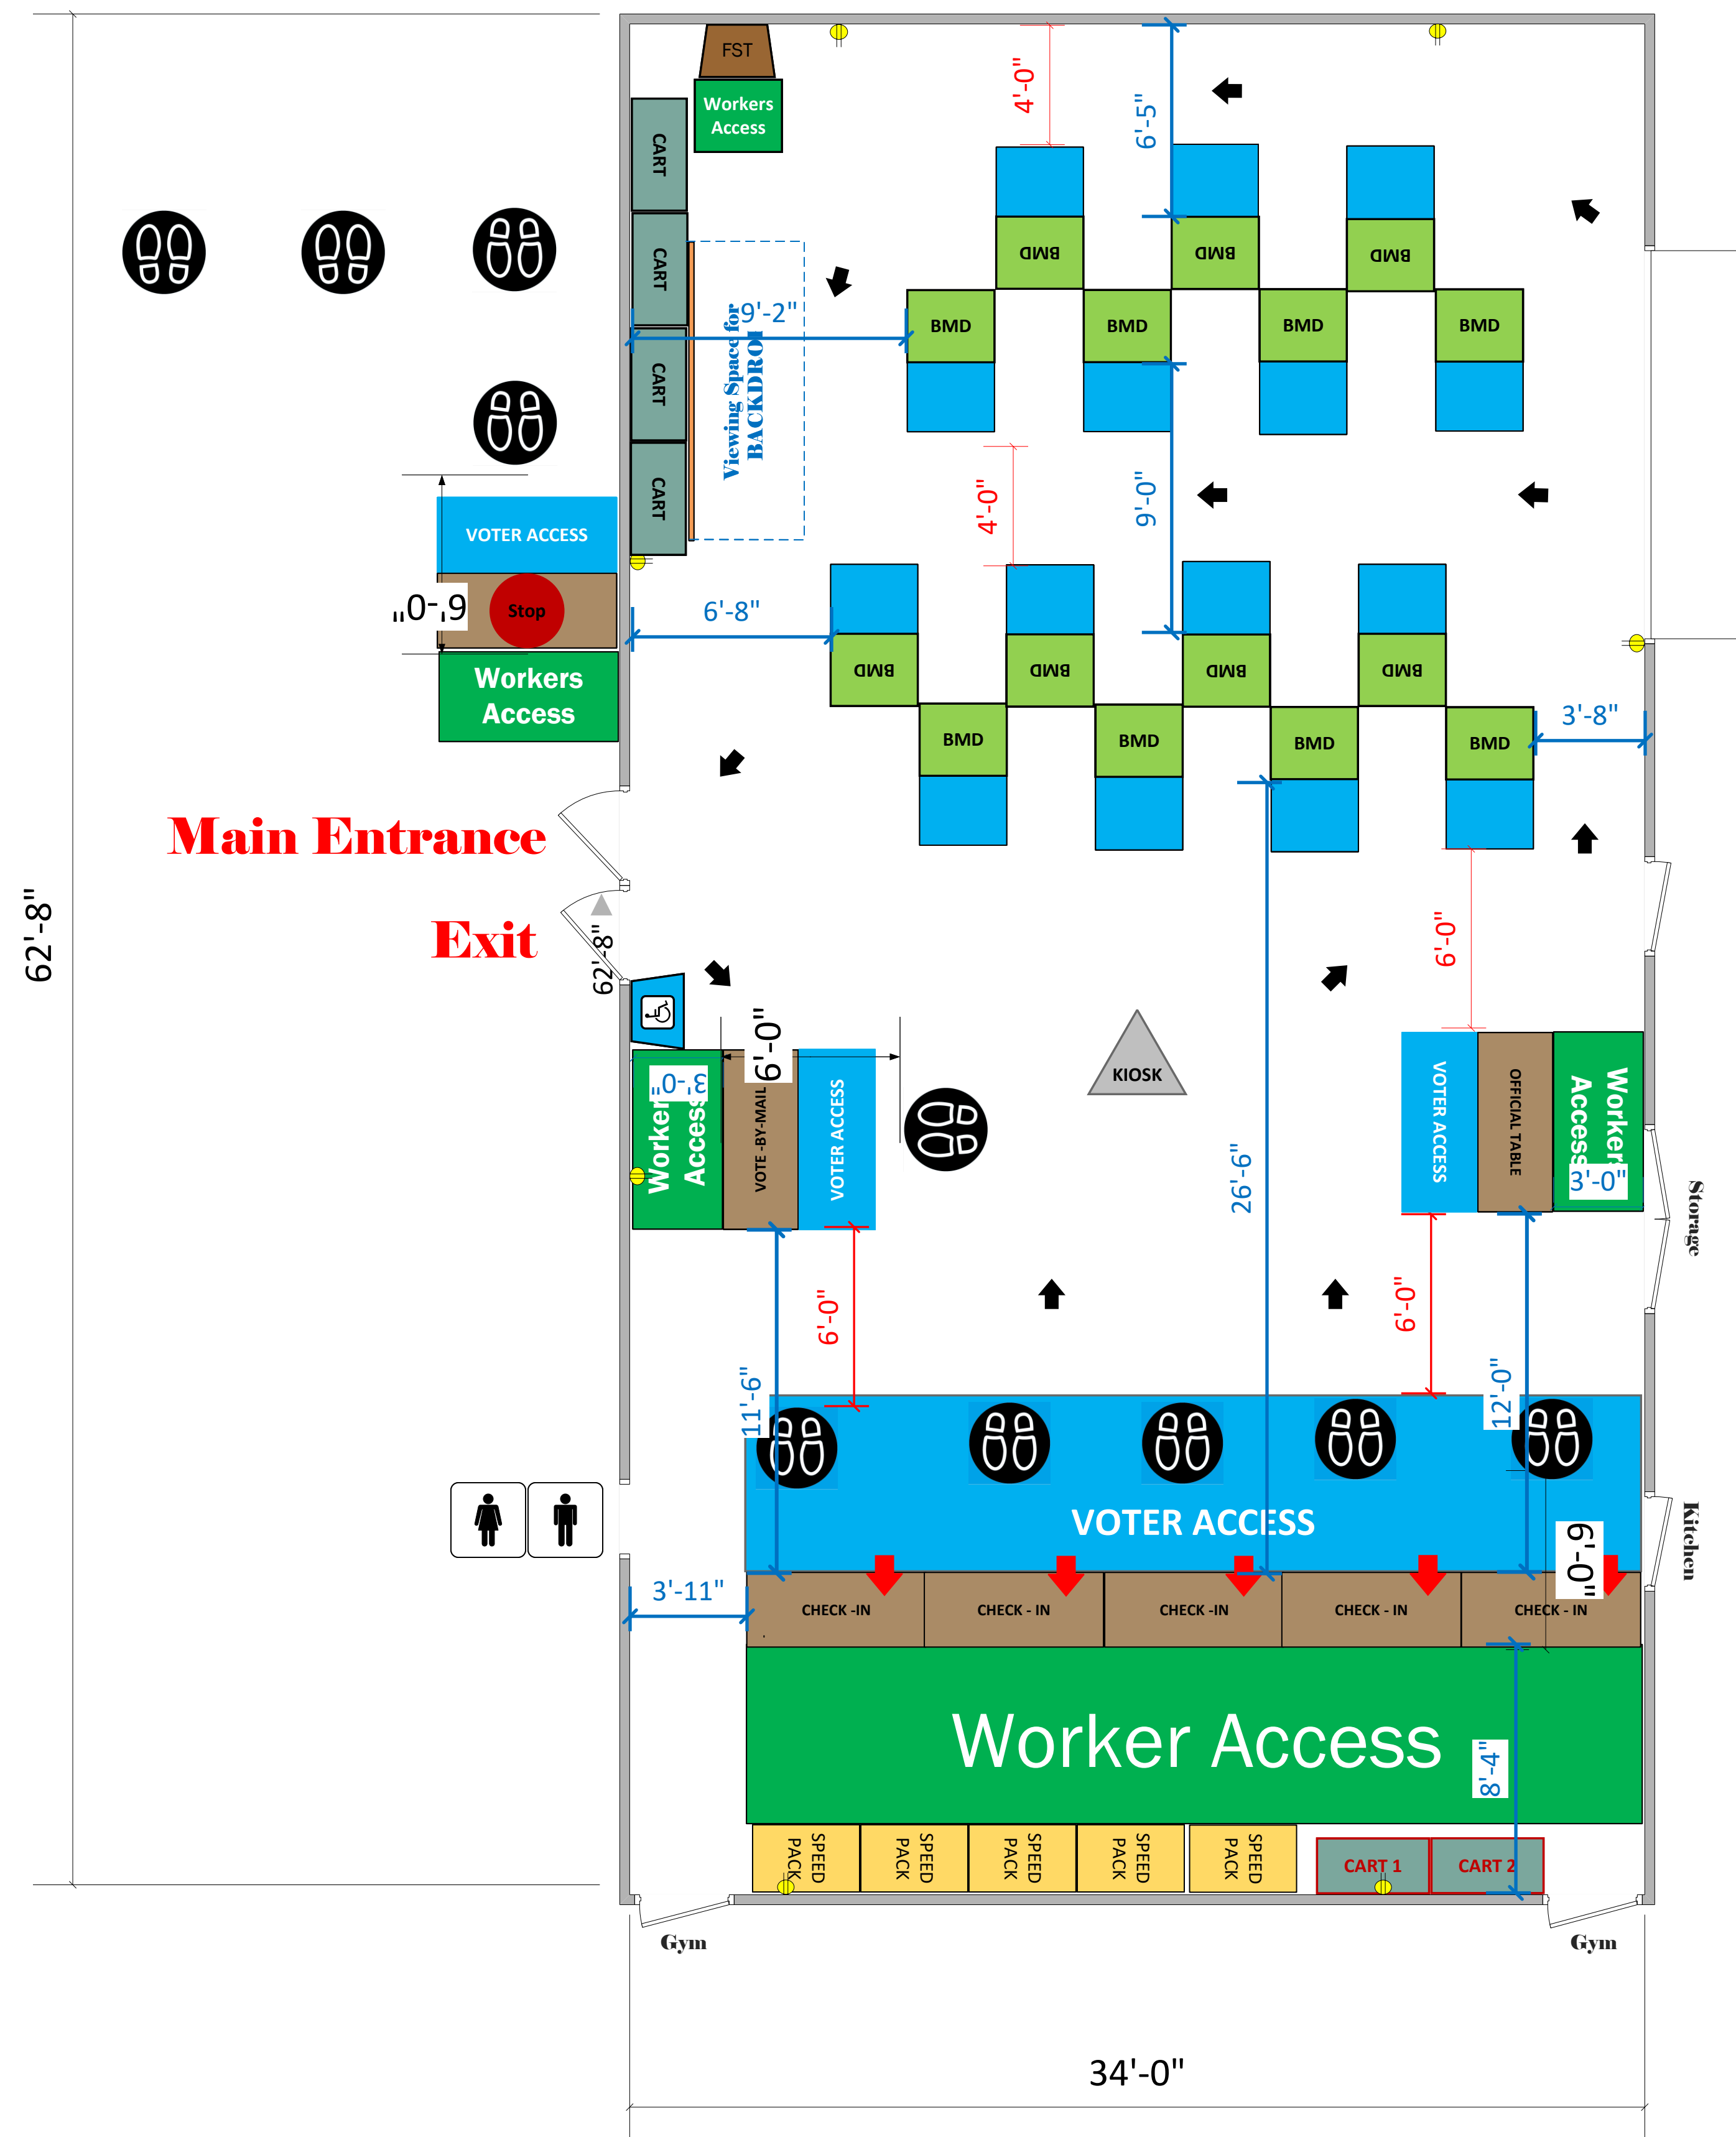

Classroom (2,130 Sq. Ft.)

LEGEND

Room Size	Dimension: 62'8" x 34'	Sq. Ft.: 2,130'
EPB	Primary:	Secondary:
BMD	Total: 15	Actual: 15
Circuits	Total:	Usable:
Floor Decals		
BALLOT MARKING DEVICE		
CHECK IN TABLE		
BMD CART		
BACKDROP		
KIOSK		
POWER OUTLET		
PROTRUDING OBJECT		
ROUTER		
POWER CORDS		

TITLE
**Normandie
Recreation Center
VC ID# 13356**

SCALE
1: 48
DRAWN BY
Ryan Rivas