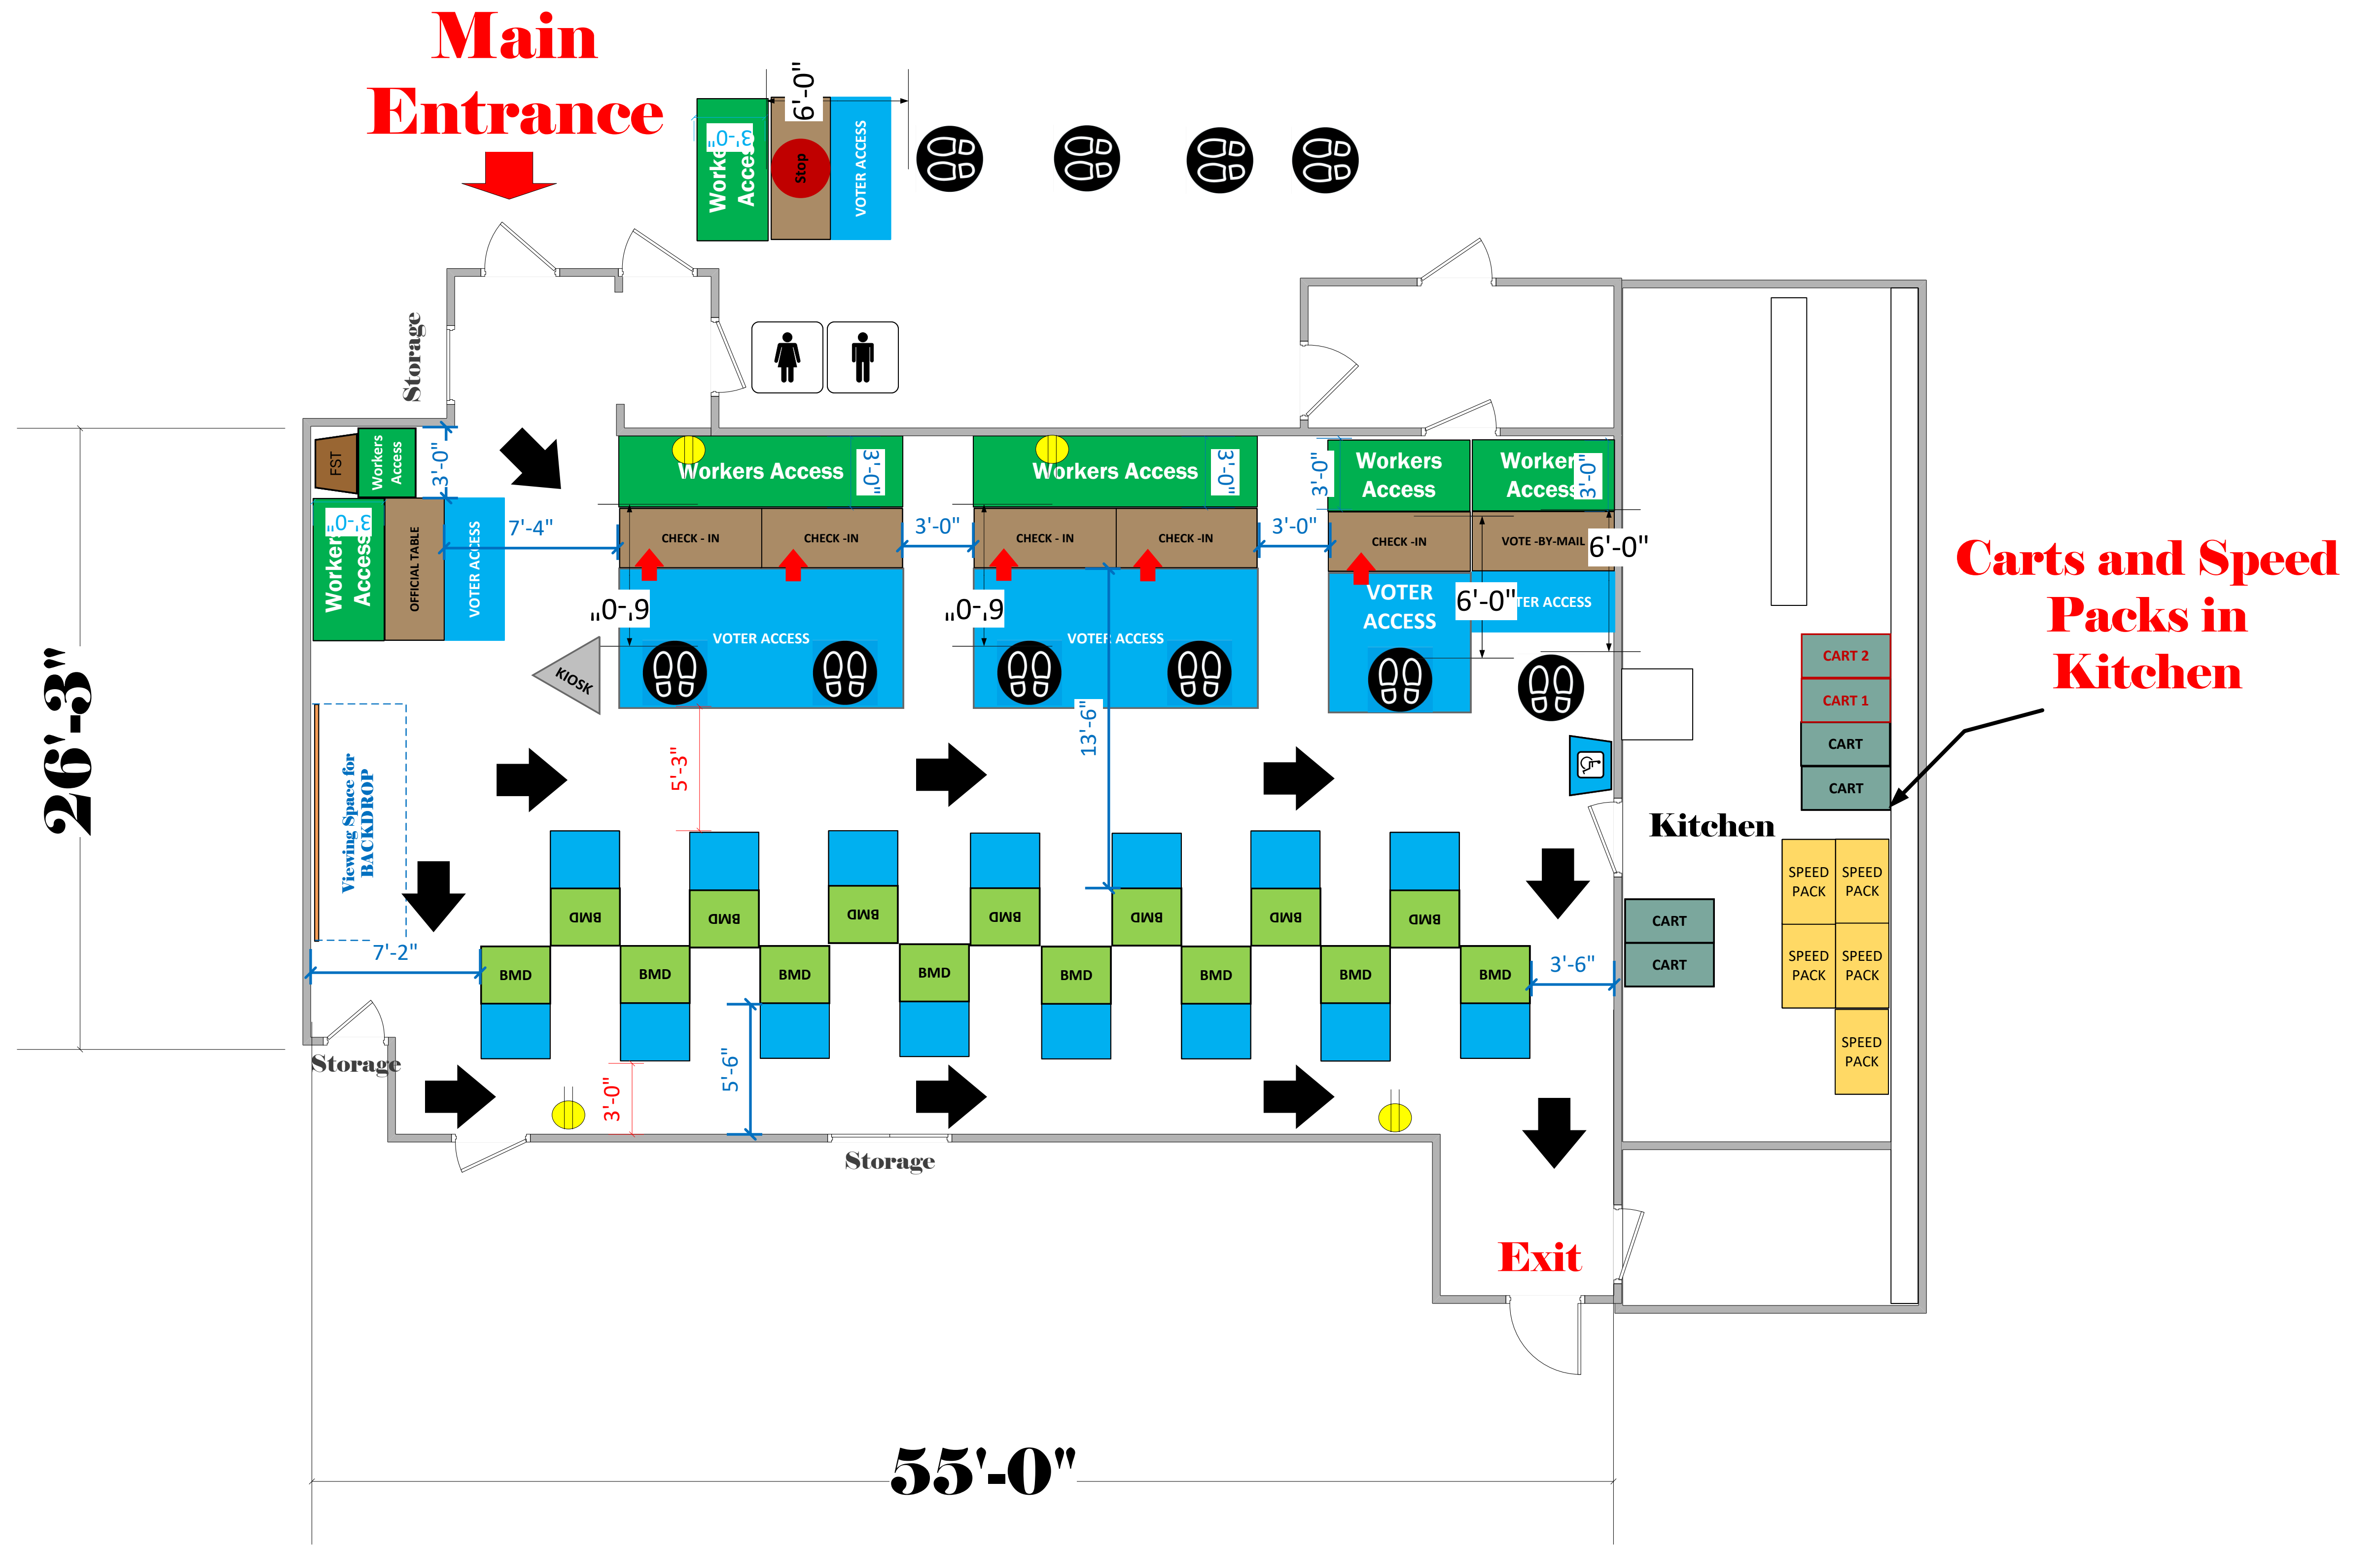

Meeting Room (1,443 Sq. Ft.)

LEGEND

Room Size	Dimension: 55' x 26'	Sq. Ft.: 1,443'
EPB	Primary:	Secondary:
BMD	Total: 15	Actual: 15
Circuits	Total:	Usable:
Floor Decals		
BALLOT MARKING DEVICE		
CHECK IN TABLE		
BMD CART		
BACKDROP		
KIOSK		
POWER OUTLET		
PROTRUDING OBJECT		
ROUTER		
POWER CORDS		

Carts and Speed Packs in Kitchen

**Walteria Park
VC ID# 13528**

SCALE	1: 48
DRAWN BY	Ryan Rivas