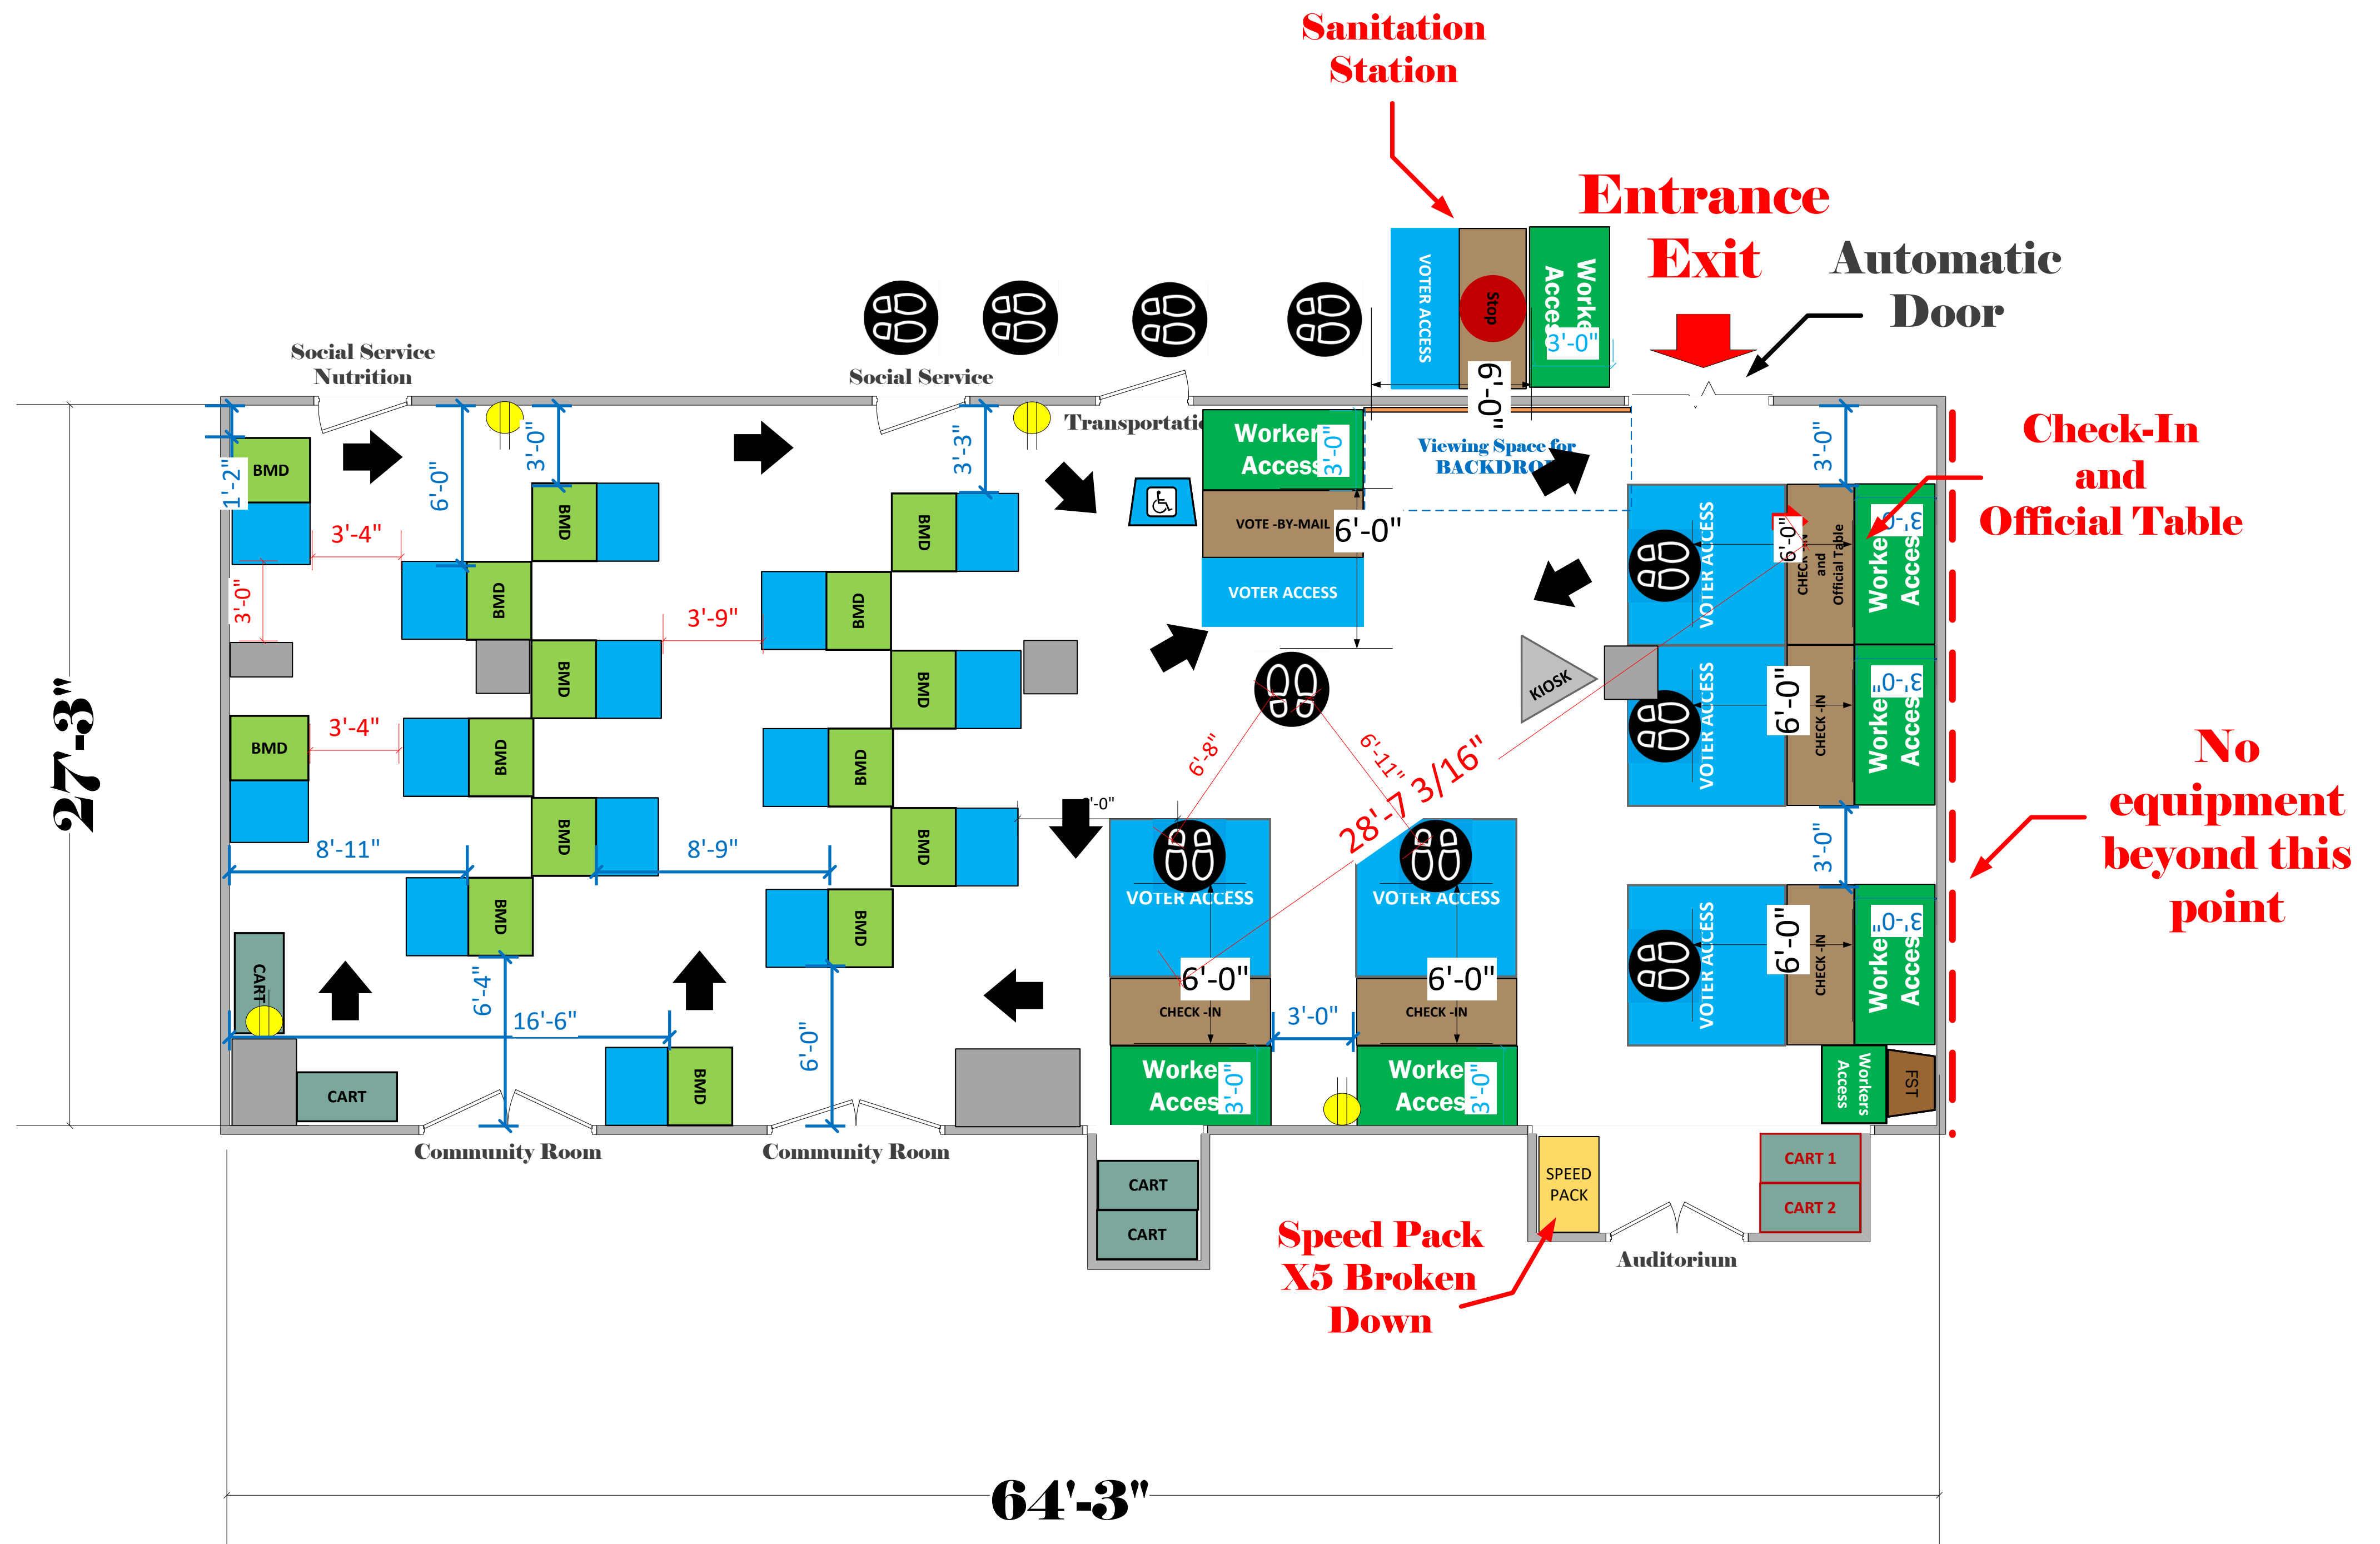

Lobby (1,728 Sq. Ft.)

LEGEND

Room Size	Dimension: 64'3" x 27'3"	Sq. Ft.: 1,728'
EPB	Primary:	Secondary:
BMD	Total: 15	Actual:
Circuits	Total:	Usable:
Floor Decals		
BALLOT MARKING DEVICE		
CHECK IN TABLE		
BMD CART		
BACKDROP		
KIOSK		
POWER OUTLET		
PROTRUDING OBJECT		
ROUTER		
POWER CORDS		

**Felicia Mahood
MultiPurpose Center
VC ID# 13541**