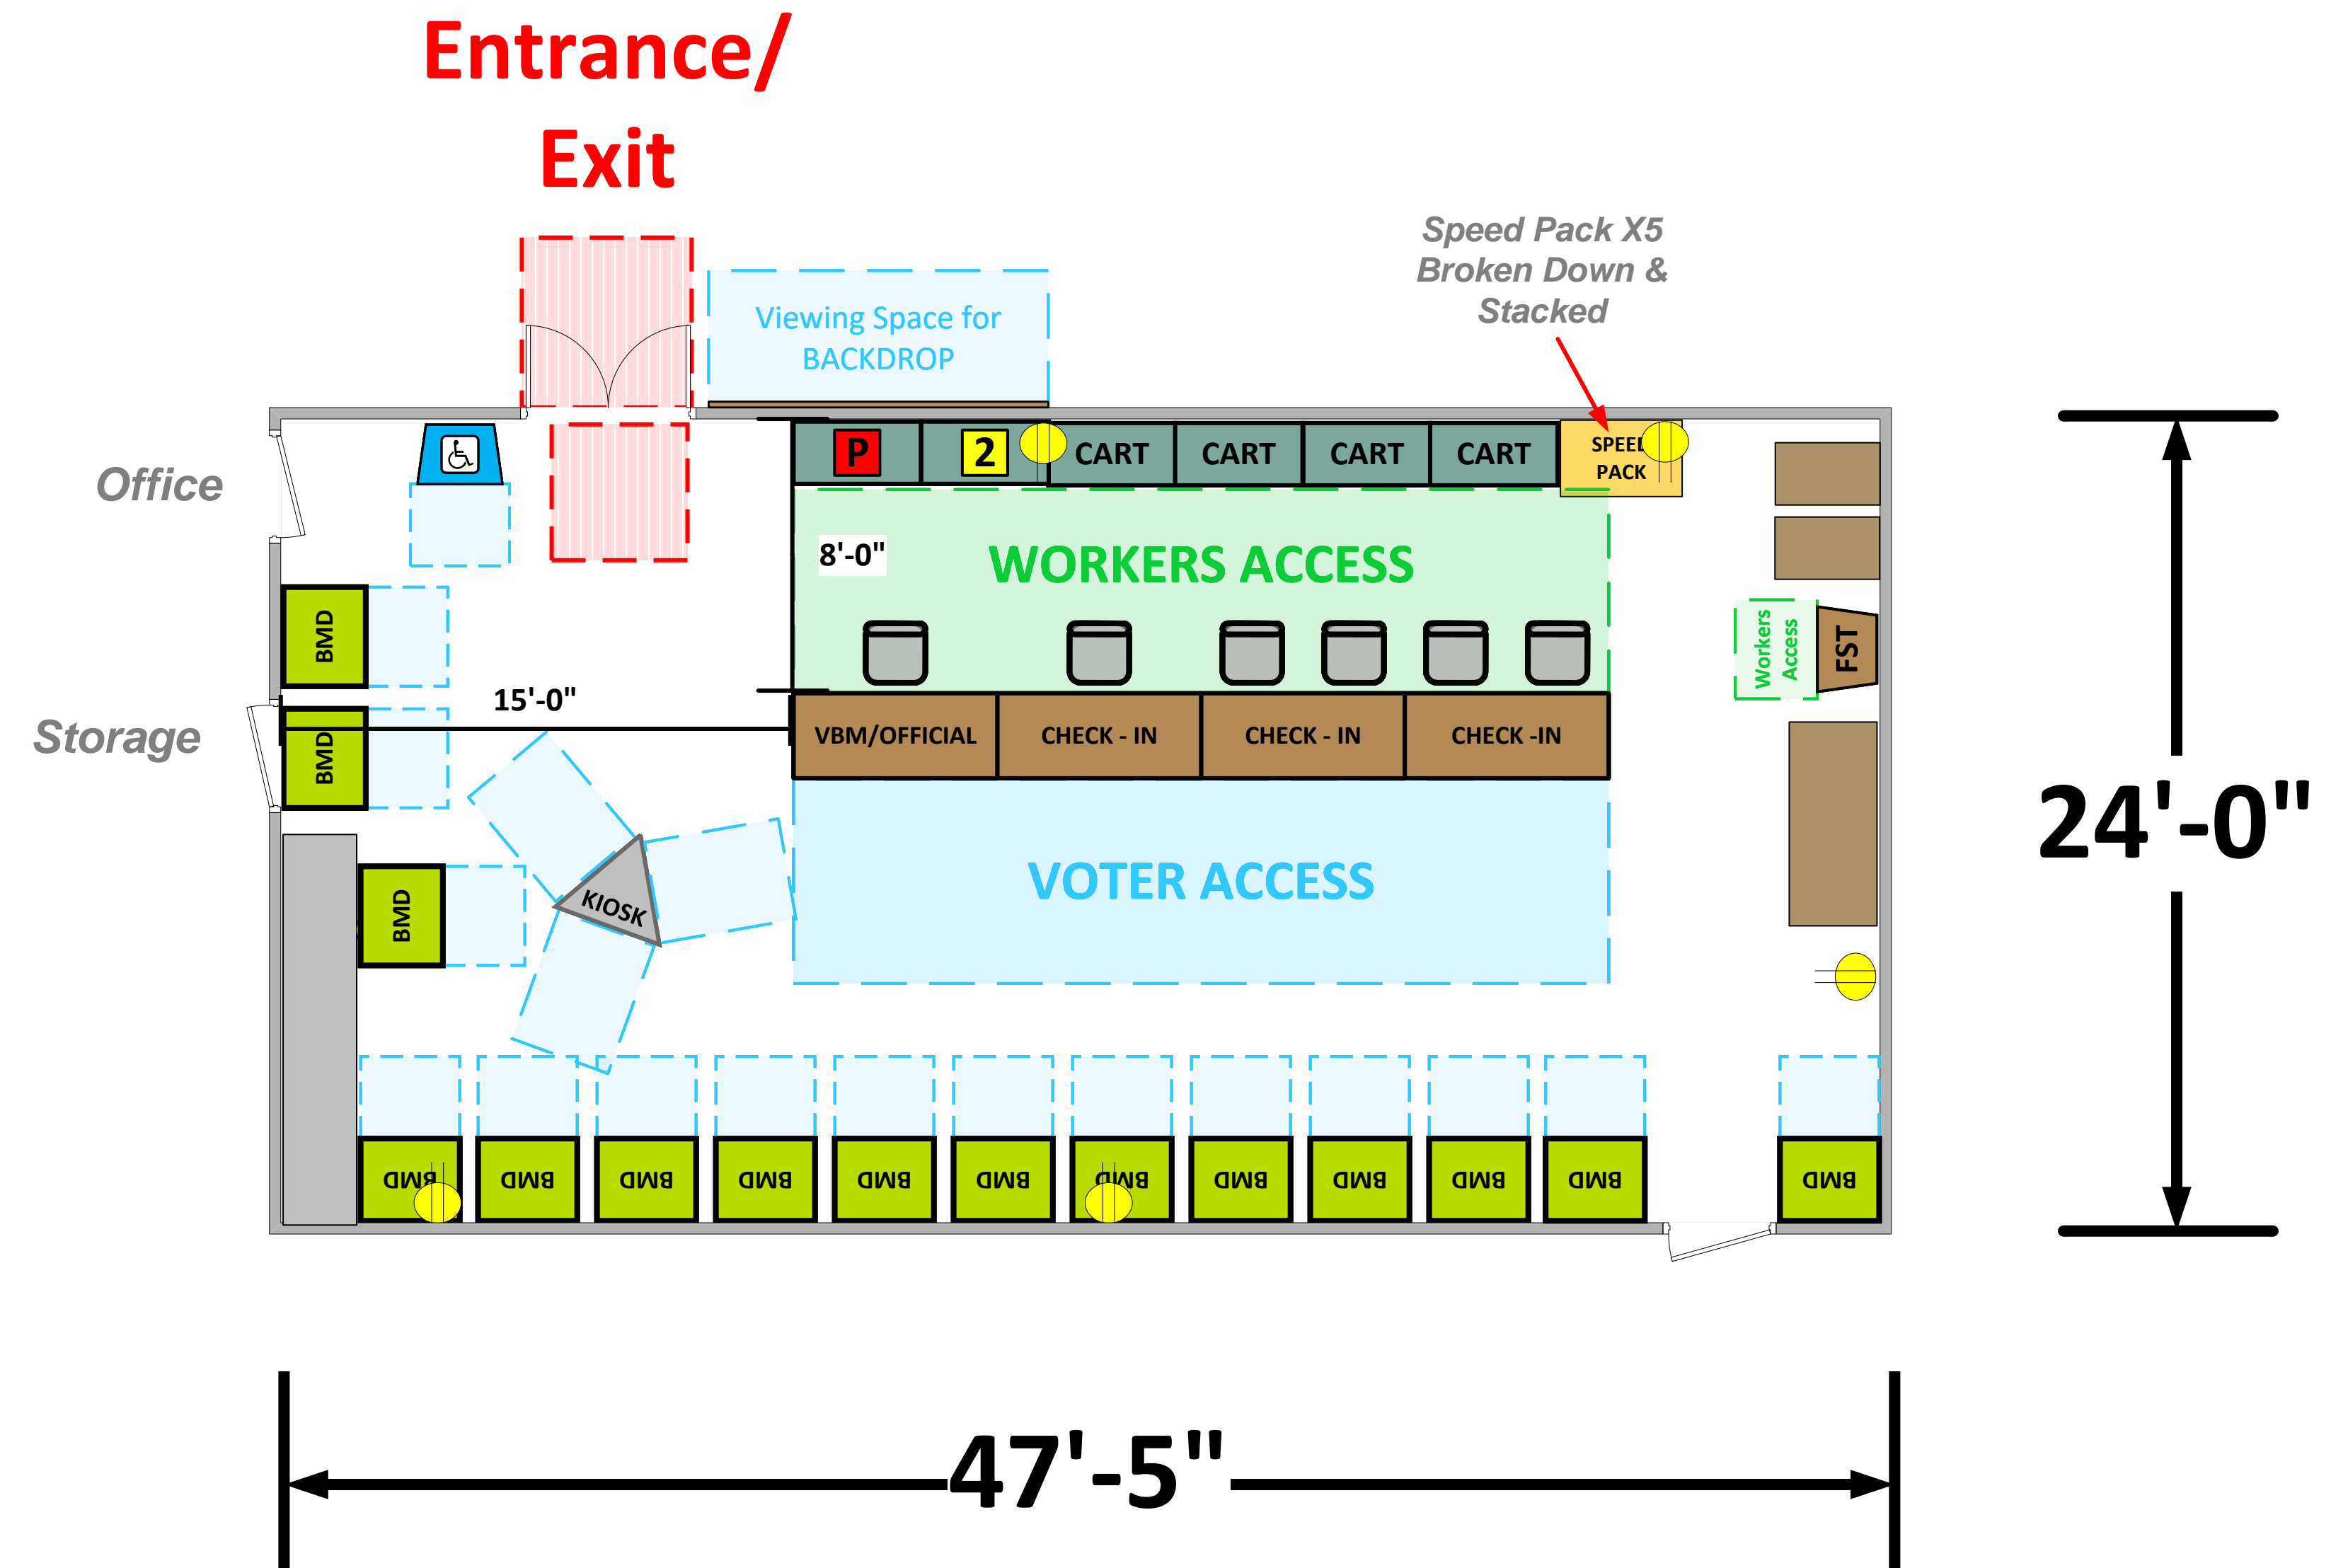

Activity Room

(1,138 Sq. Ft.)

LEGEND

Room Size	Dimension: 24' x 47'	Sq. Ft: 1,138
Number of BMDs	15	
POWER OUTLET		
PROTRUDING OBJECT		
Do Not Block Area		

VCID 13593
Biscailuz Park

Equipment By: Dustin Fuller	Date: 01/22/2024
Skeleton Drawn By: Ryan Rivas	Date:
Scale: 1/4" inches = 1' Ft.	