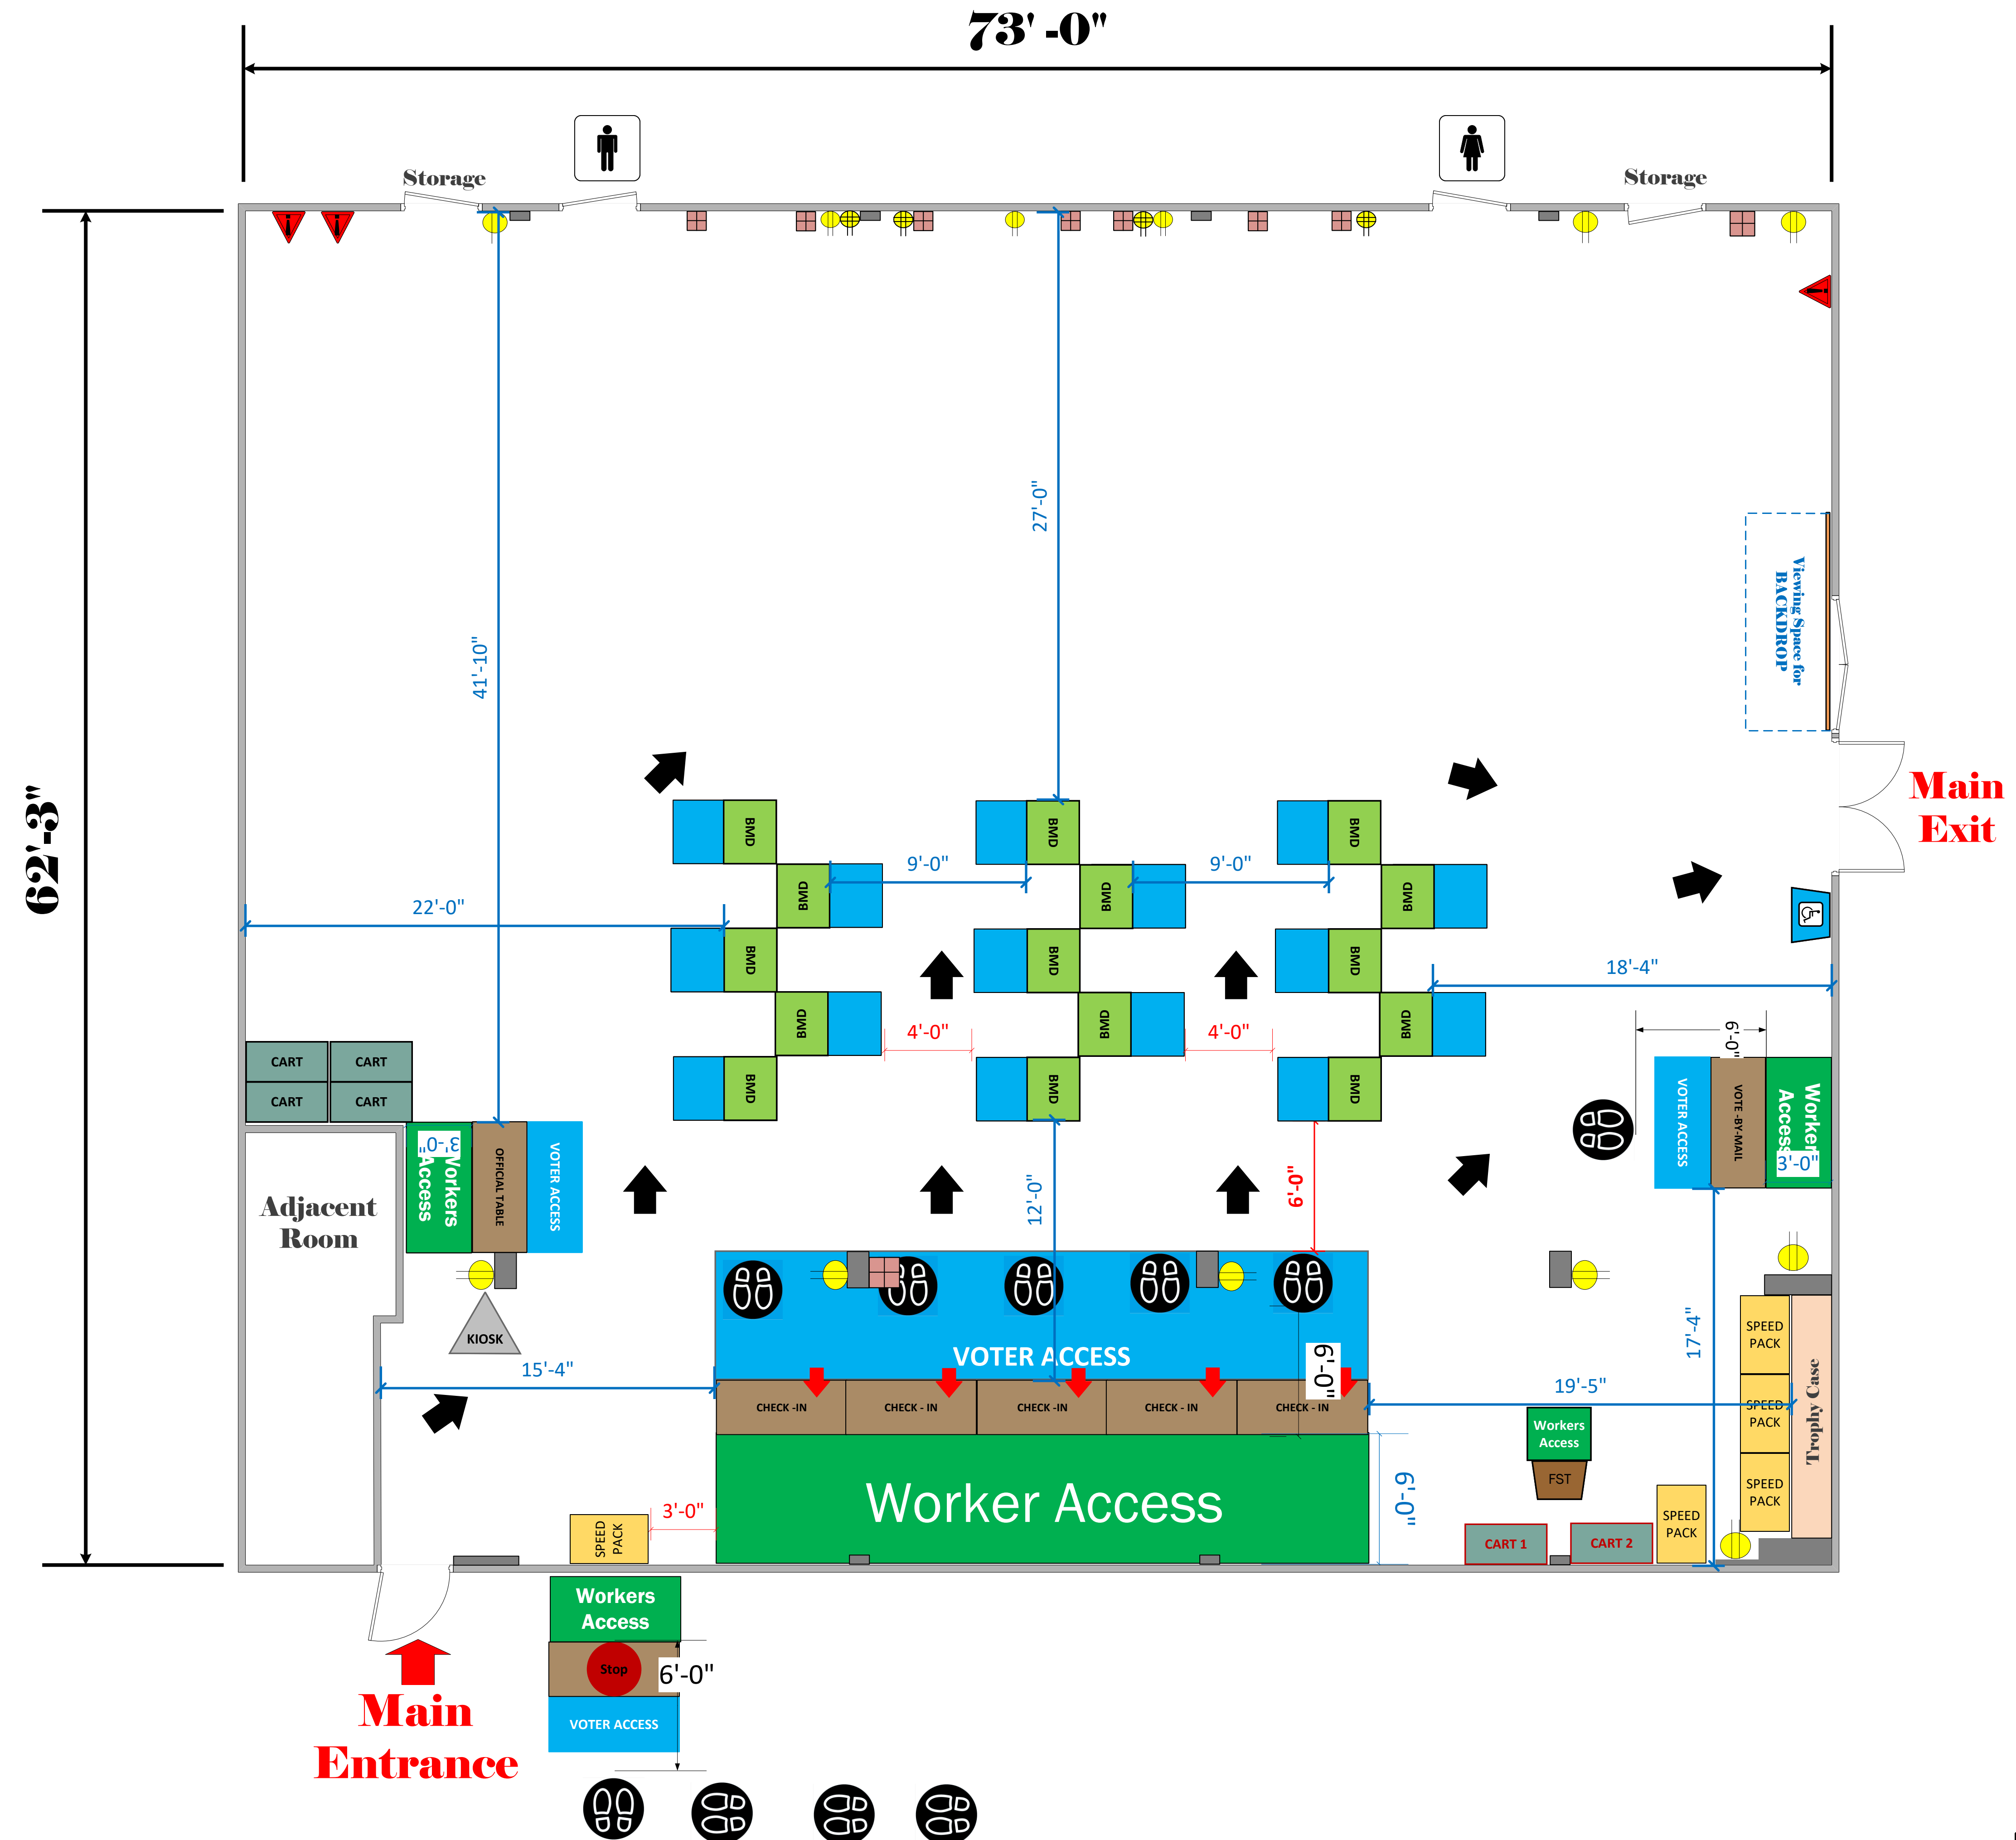

Student Lounge

(4,539 Sq. Ft.)

LEGEND

Room Size	Dimension: 73' x 62'3"	Sq. Ft: 4,539'
EPB	Primary:	Secondary:
BMD	Total: 15	Actual:
Circuits	Total:	Usable:
Floor Decals		
BALLOT MARKING DEVICE		
CHECK IN TABLE		
BMD CART		
BACKDROP		
KIOSK		
POWER OUTLET		
PROTRUDING OBJECT		
ROUTER		
POWER CORDS		

Compton College
VC ID# 1364

SCALE	1: 48
DRAWN BY	David Chaparro