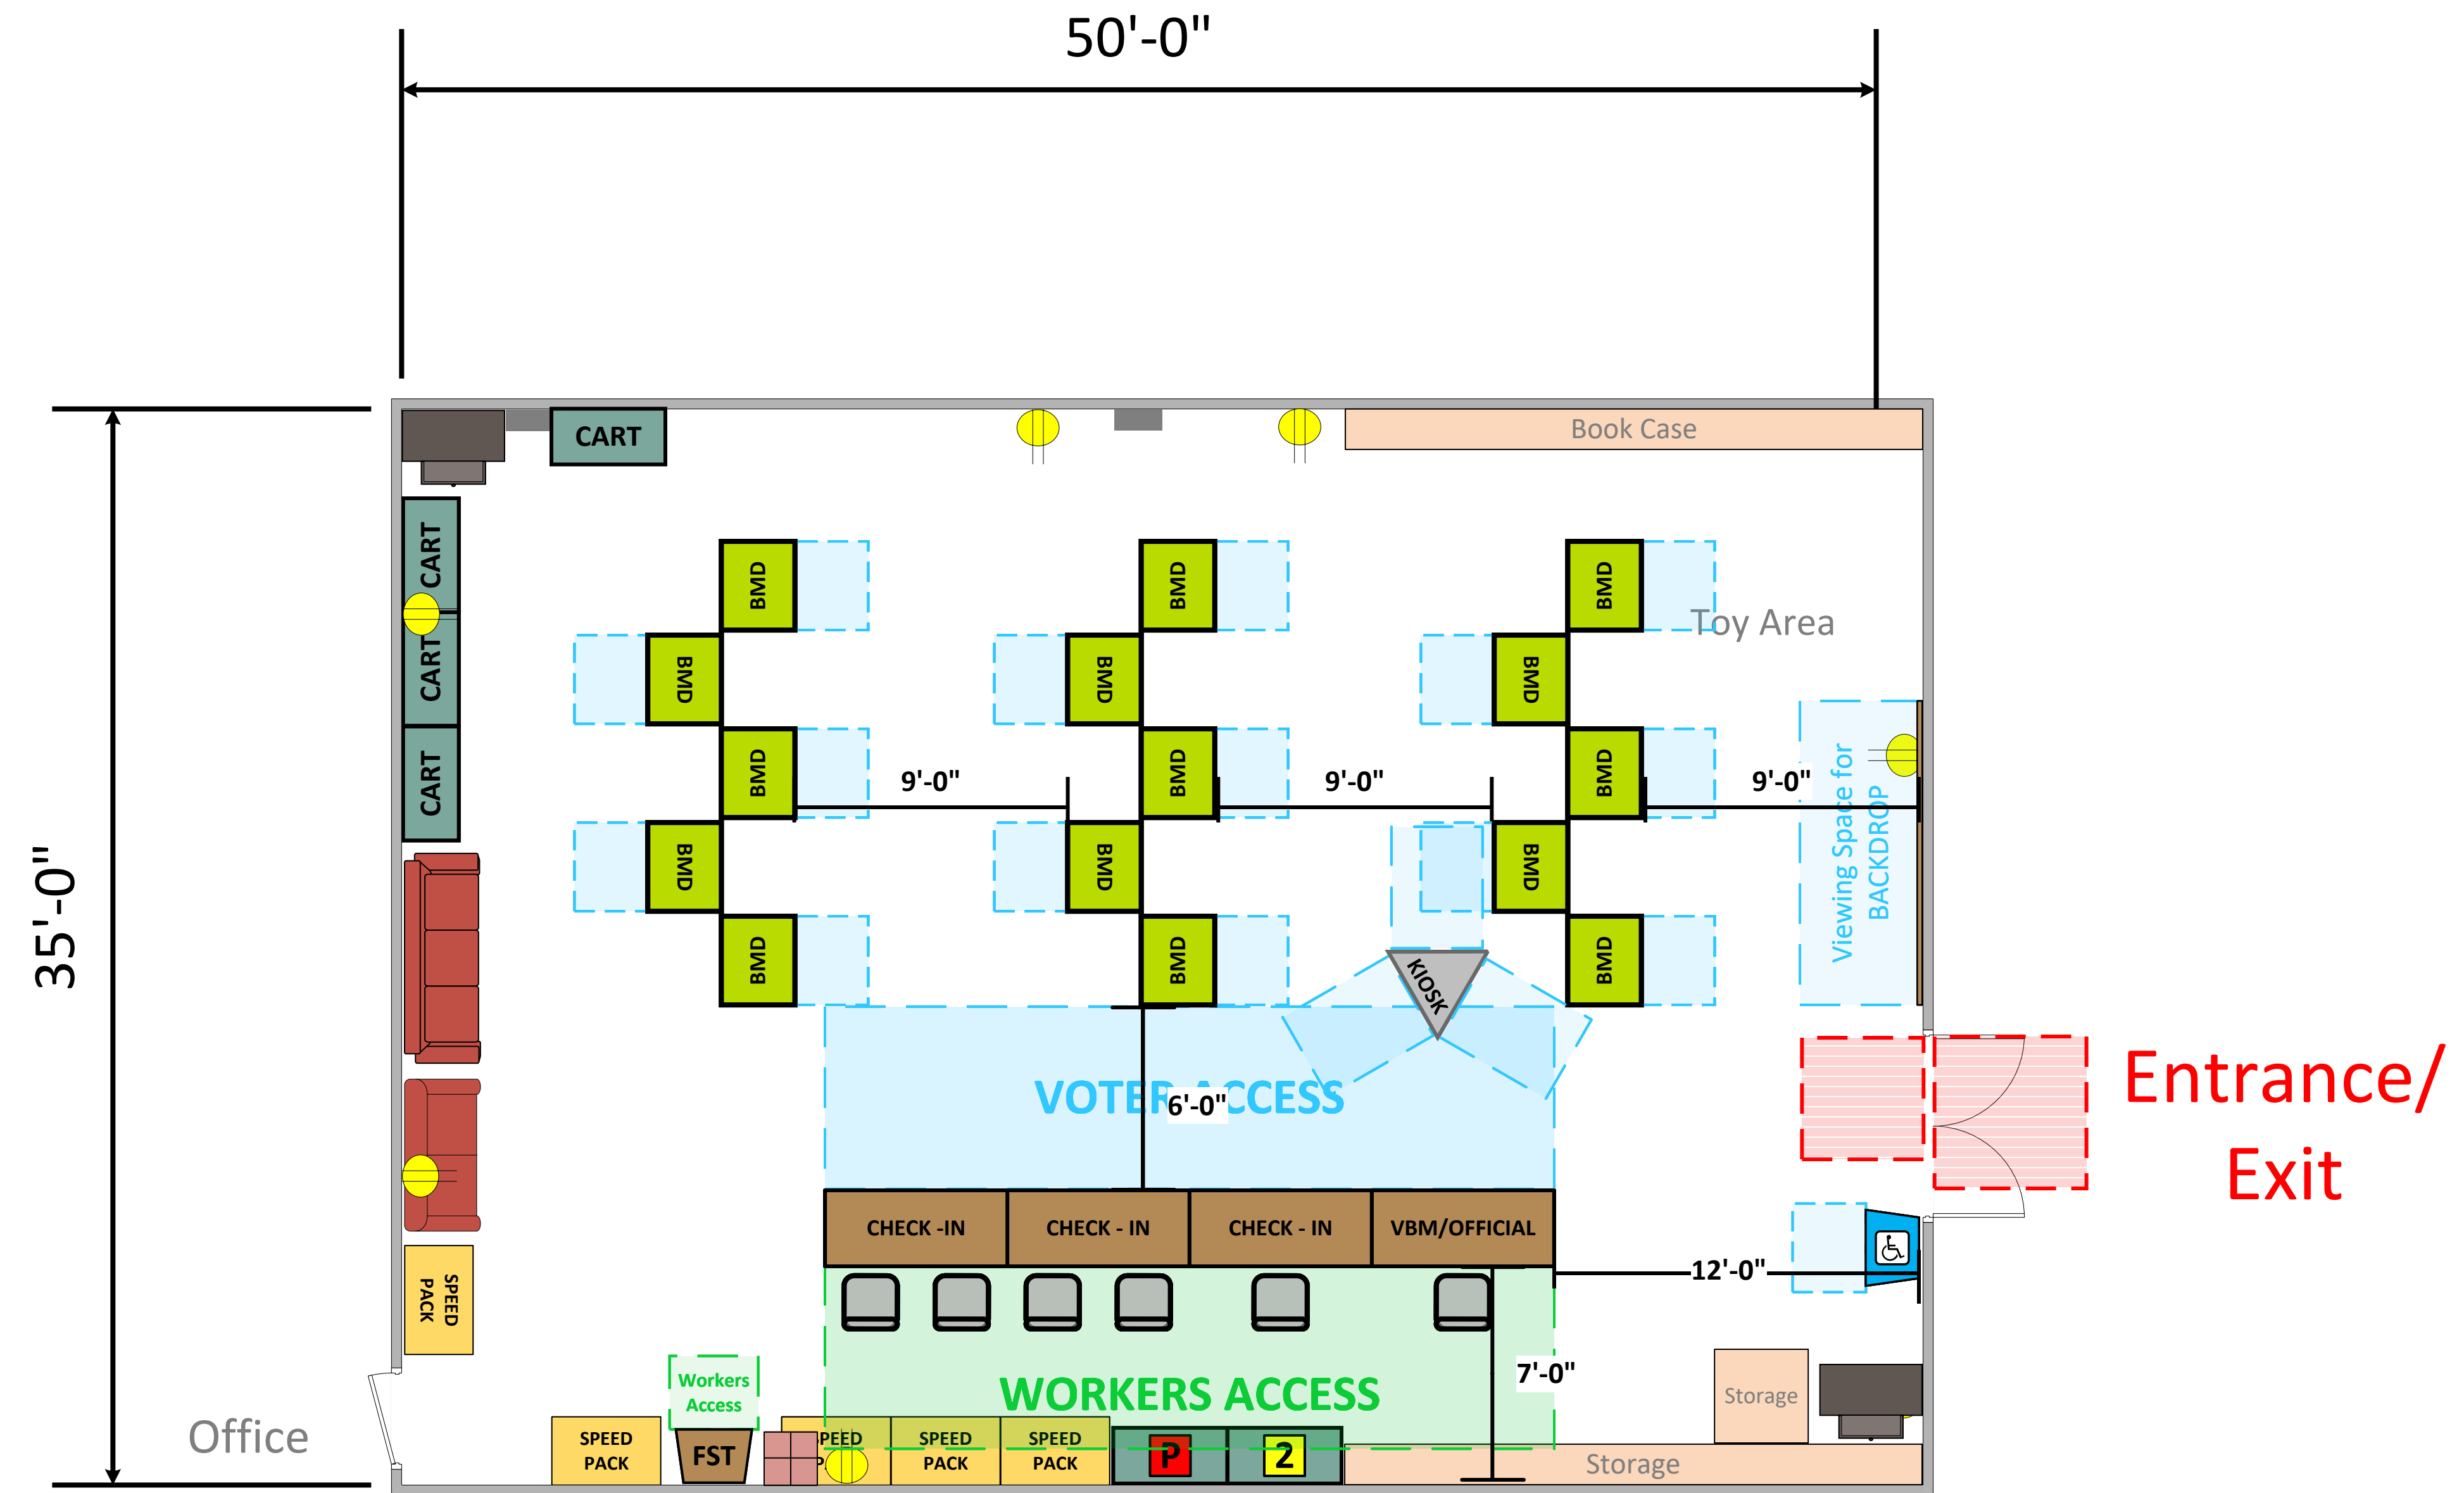

Large Conference Room

(Sq. Ft.) 1,700

LEGEND

Room Size	Dimension: 35' x 50'	Sq. Ft: 1,700
Number of BMDs	15	
POWER OUTLET		
PROTRUDING OBJECT		
Do Not Block Area		

TITLE

Alma Family Services
VCID 13641

Each chair at a CHECK-IN station equals one ePollbook

Equipment By: Dustin Fuller	Date: 01/22/2024
Skeleton Drawn By: William Monarrez	Date: 1/08/2023
Scale: 1/4" inches = 1' Ft.	