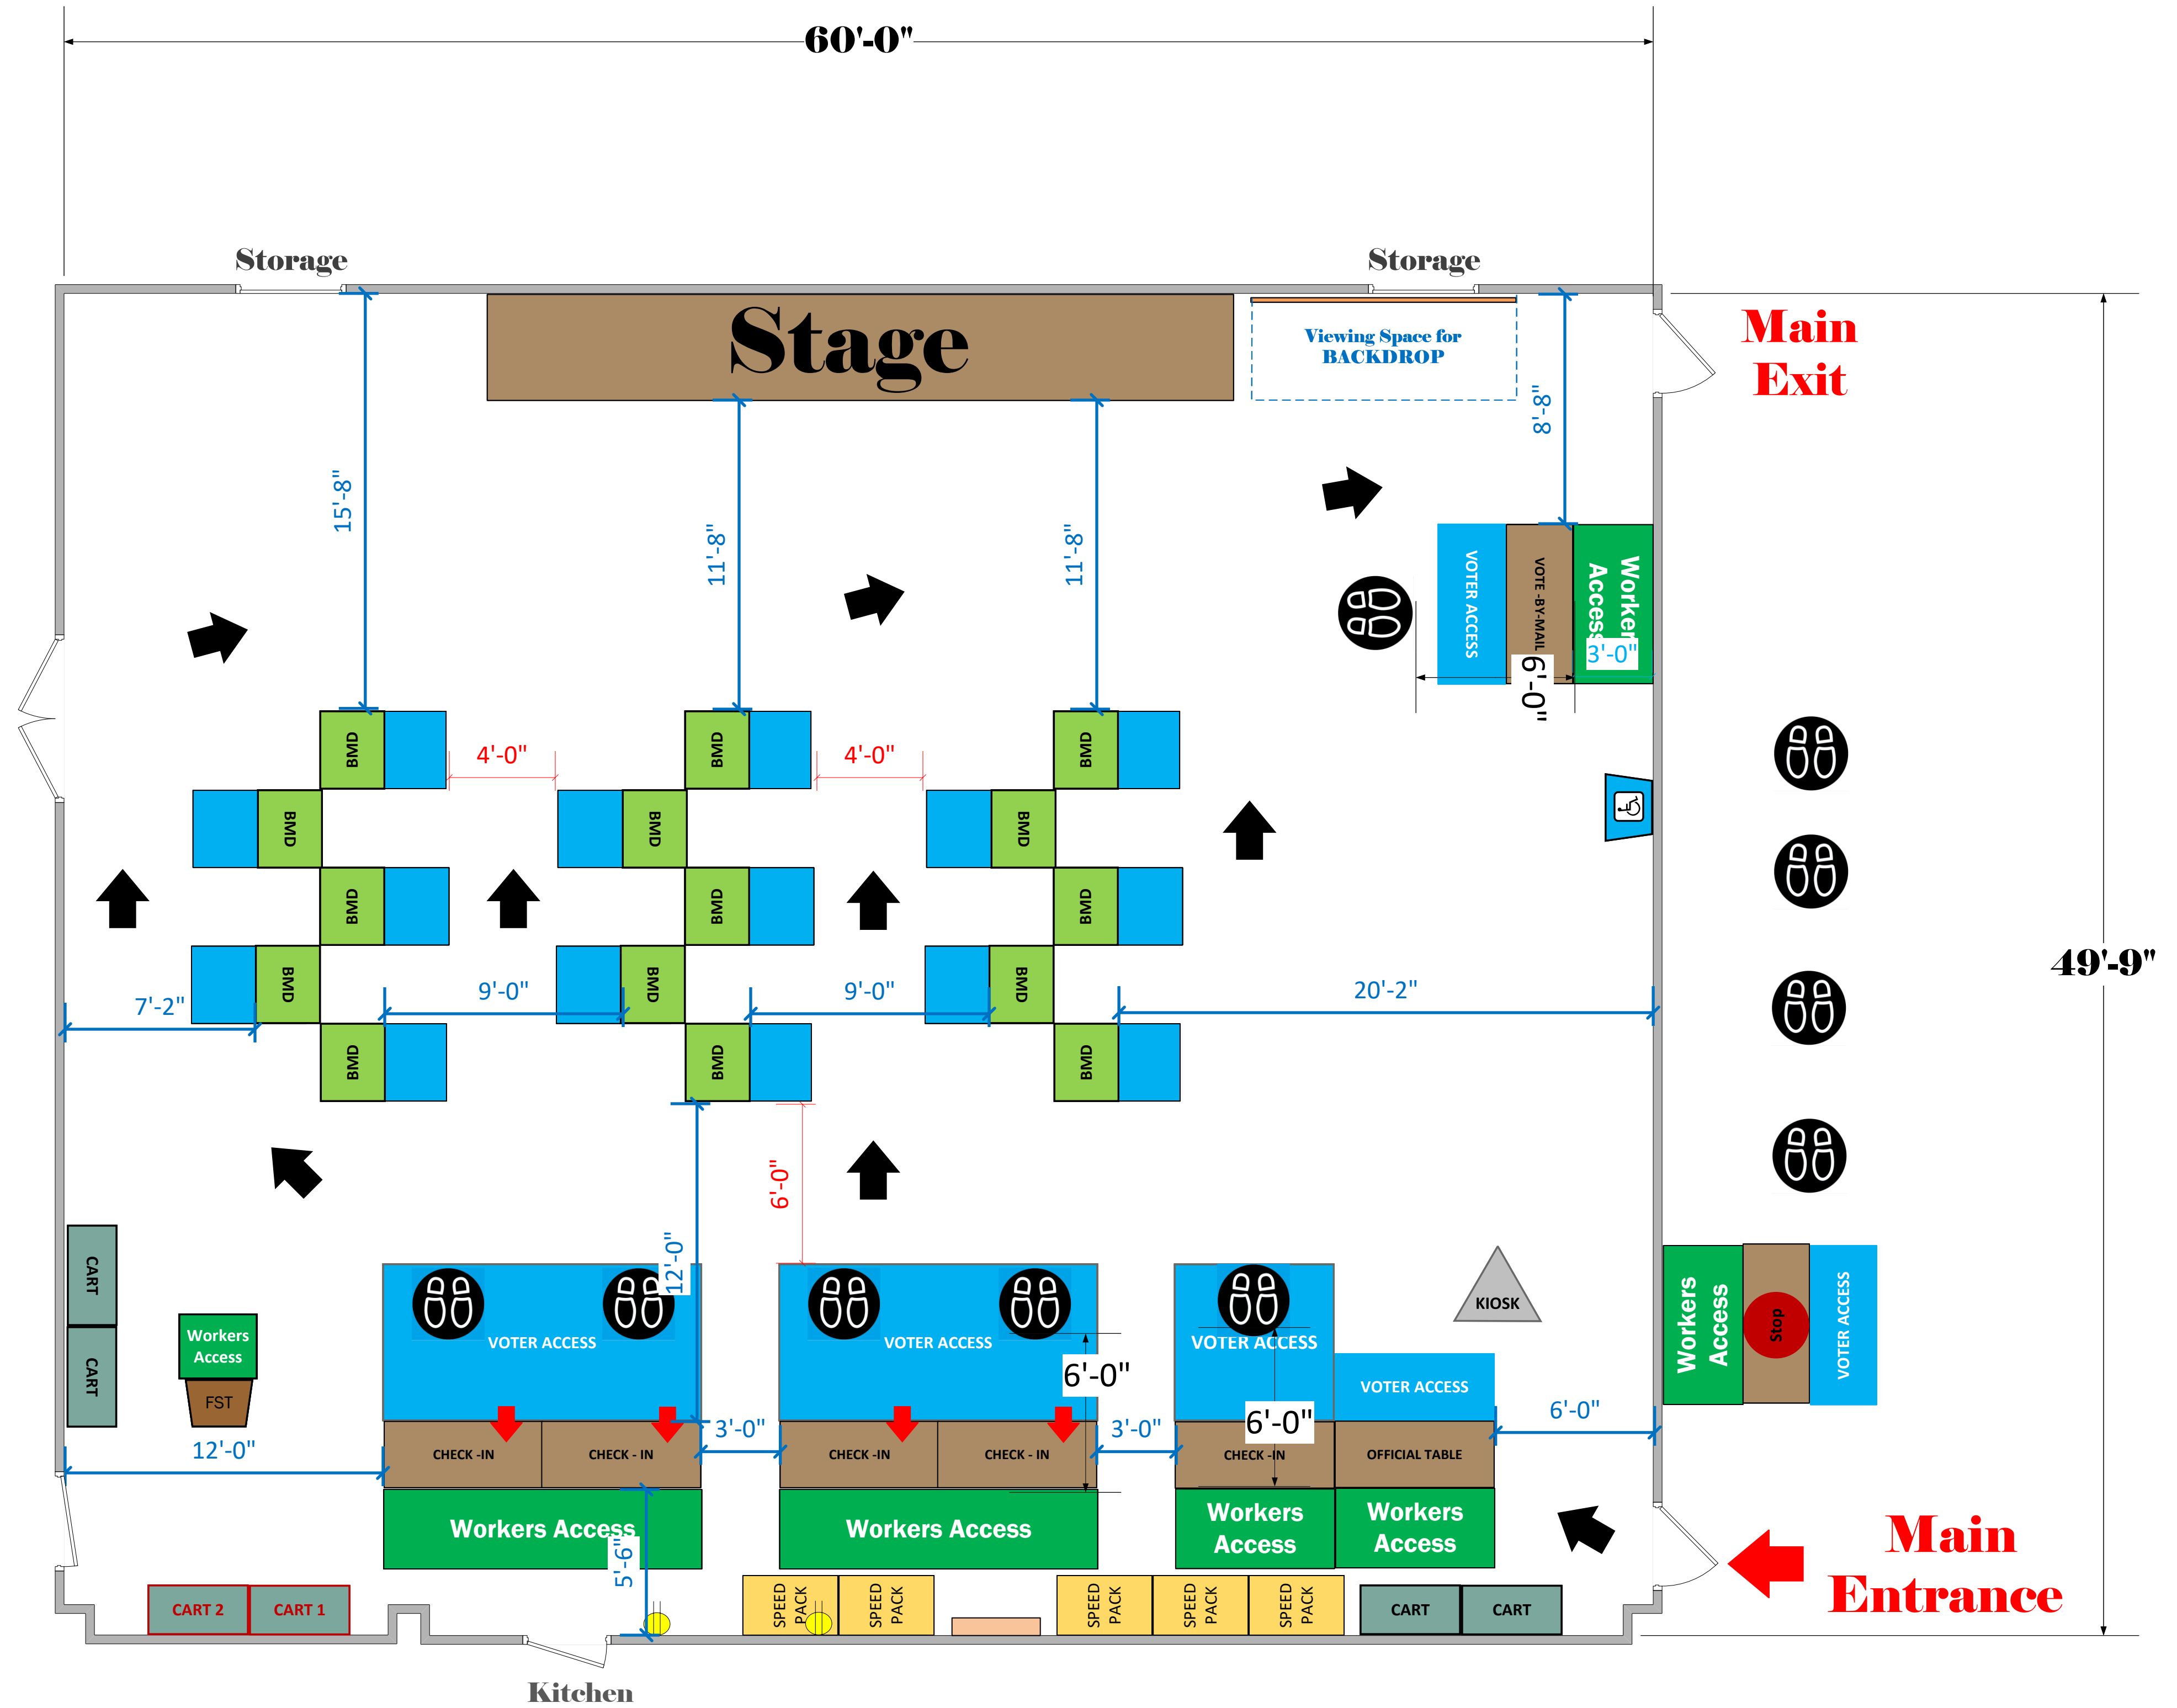

Hall

(2,891 Usable Sq. Ft.)

N

LEGEND

Room Size	Dimension: 60' x 49'9"	Sq. Ft.: 2,985'
EPB	Primary:	Secondary:
BMD	Total: 15	Actual:
Circuits	Total:	Usable:
Floor Decals		
BALLOT MARKING DEVICE		
CHECK IN TABLE		
BMD CART		
BACKDROP		
KIOSK		
POWER OUTLET		
PROTRUDING OBJECT		
ROUTER		
POWER CORDS		

International City
Masonic Center
VC ID# 13664