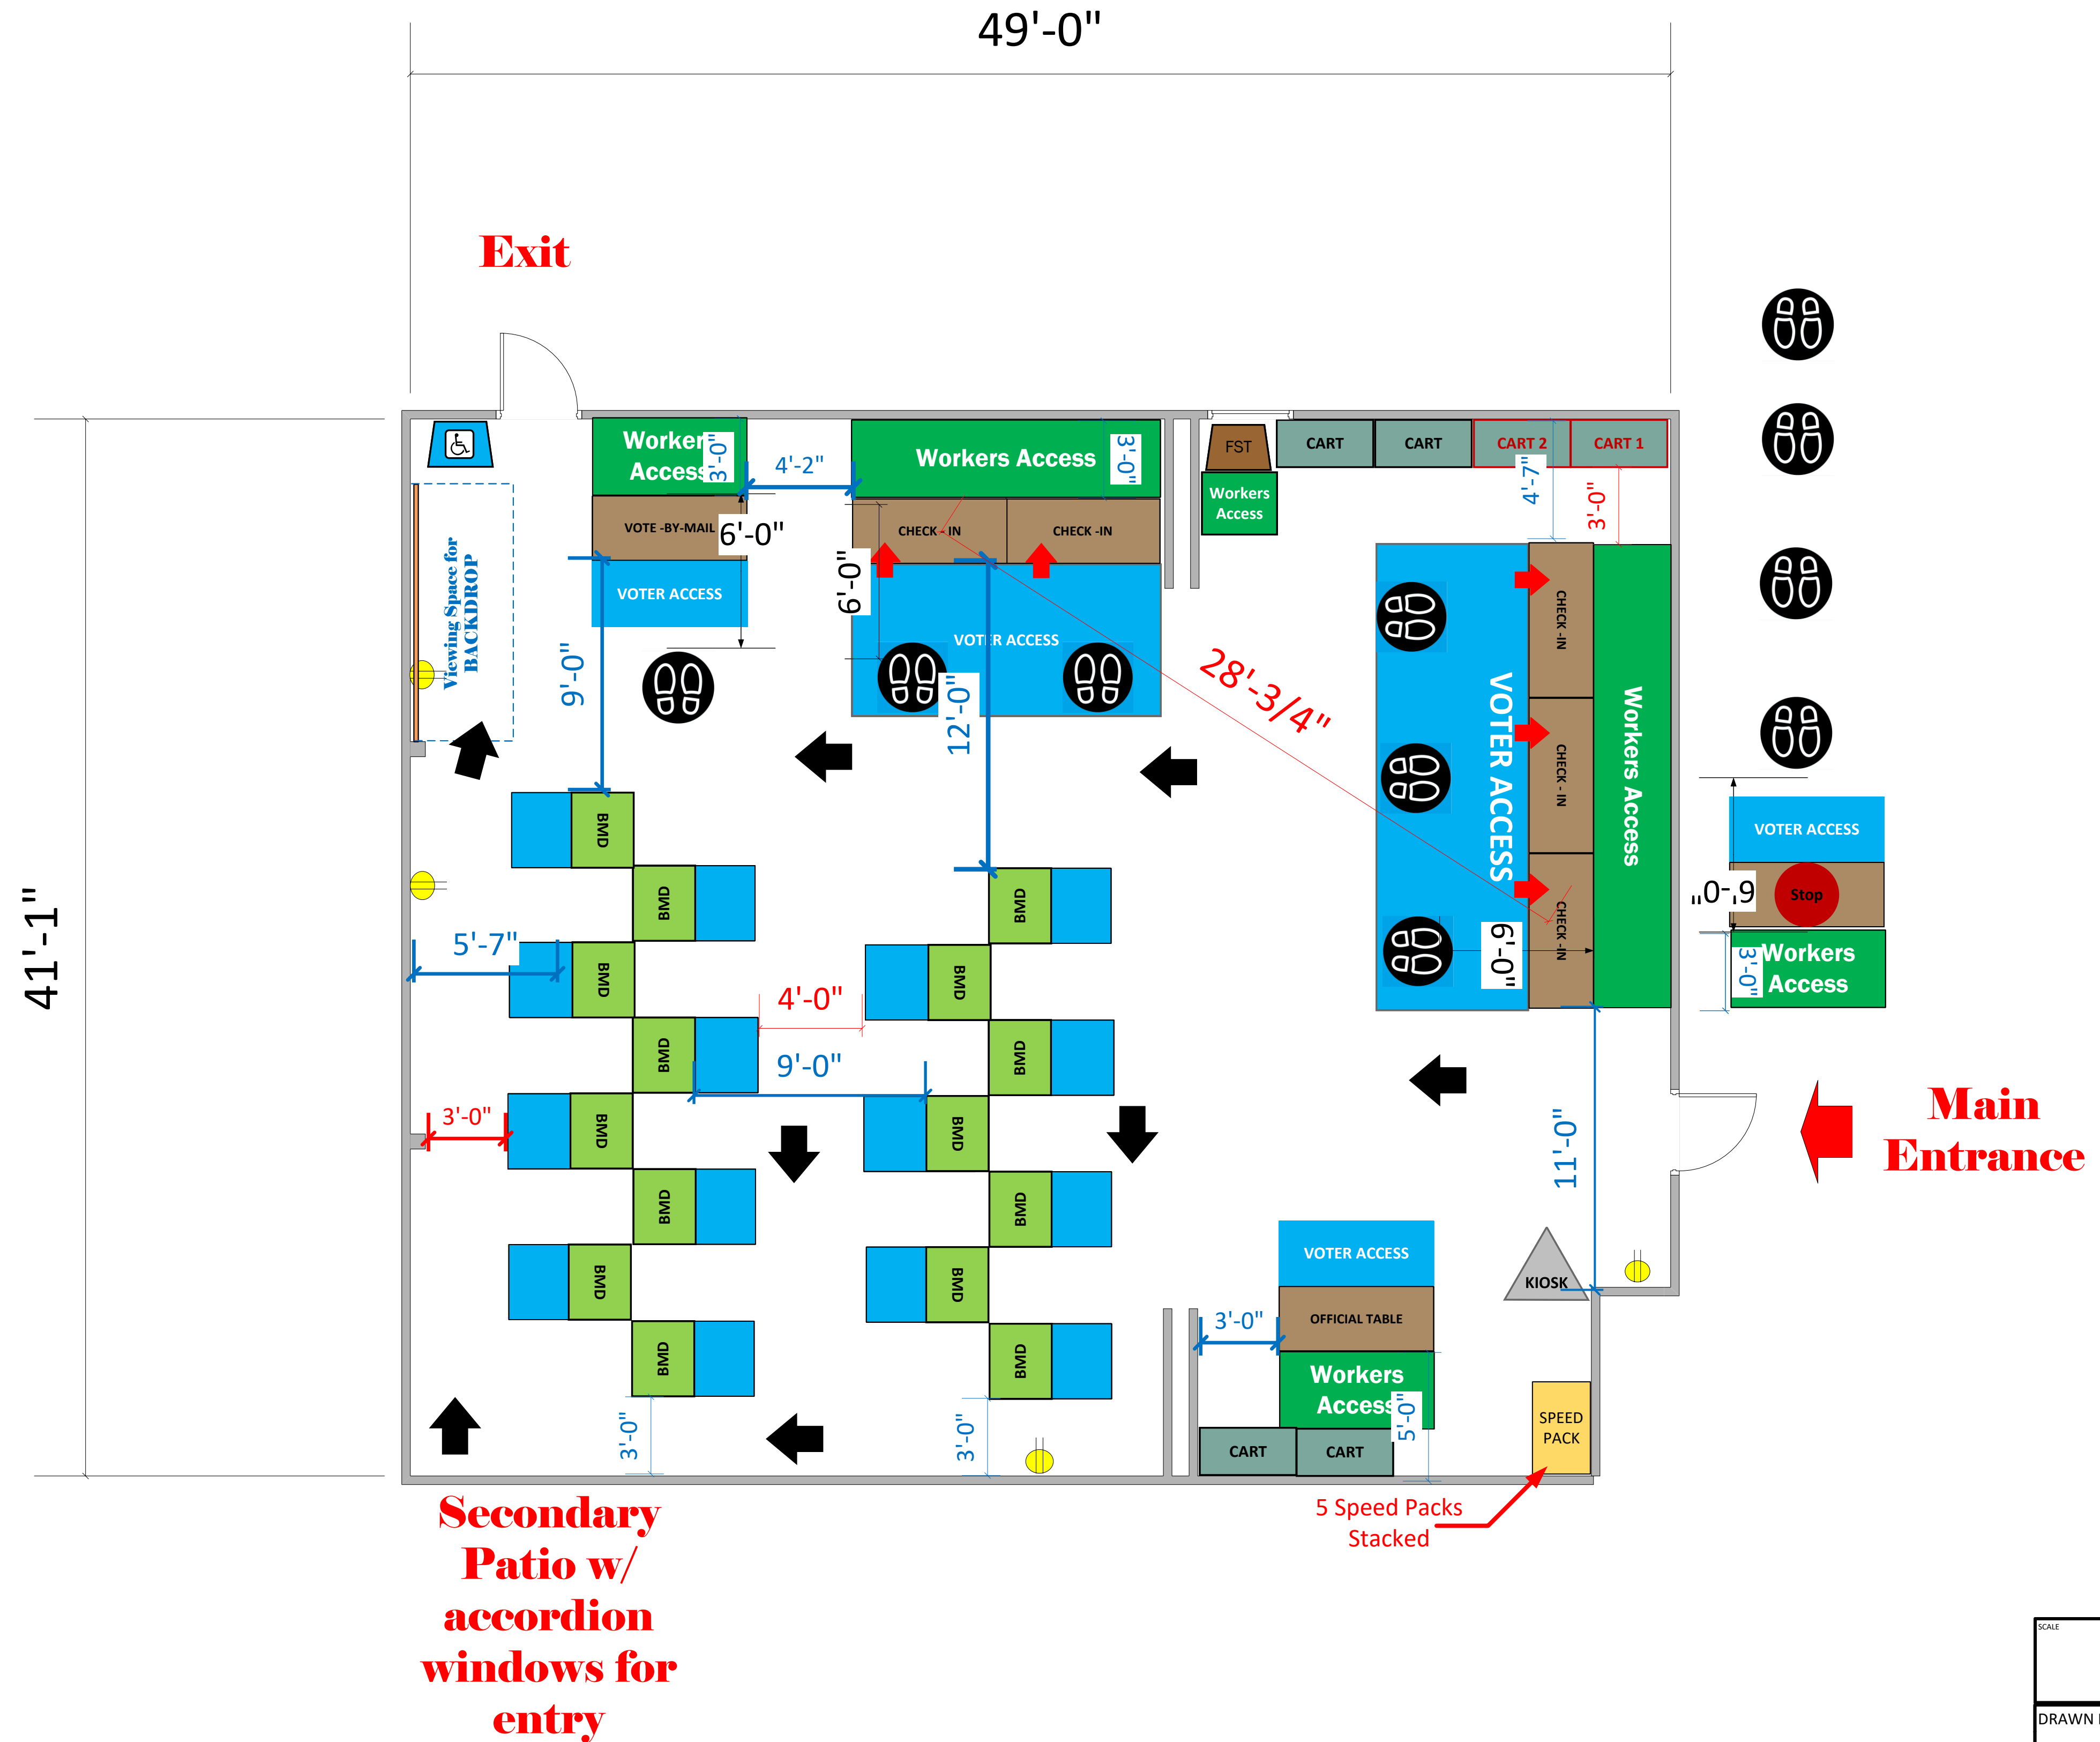

Winn Community Room

(2,000 Sq Ft)

LEGEND

Room Size	Dimension: 41' x 49'	Sq. Ft: 2000
EPB	Primary:	Secondary:
BMD	Total: 15	Actual: 15
Circuits	Total:	Usable:
Floor Decals		
BALLOT MARKING DEVICE		
CHECK IN TABLE		
BMD CART		
BACKDROP		
KIOSK		
POWER OUTLET		
PROTRUDING OBJECT		
ROUTER		
POWER CORDS		

Los Angeles Family Housing
VC 13784

SCALE	1:48
DRAWN BY	Ryan Rivas