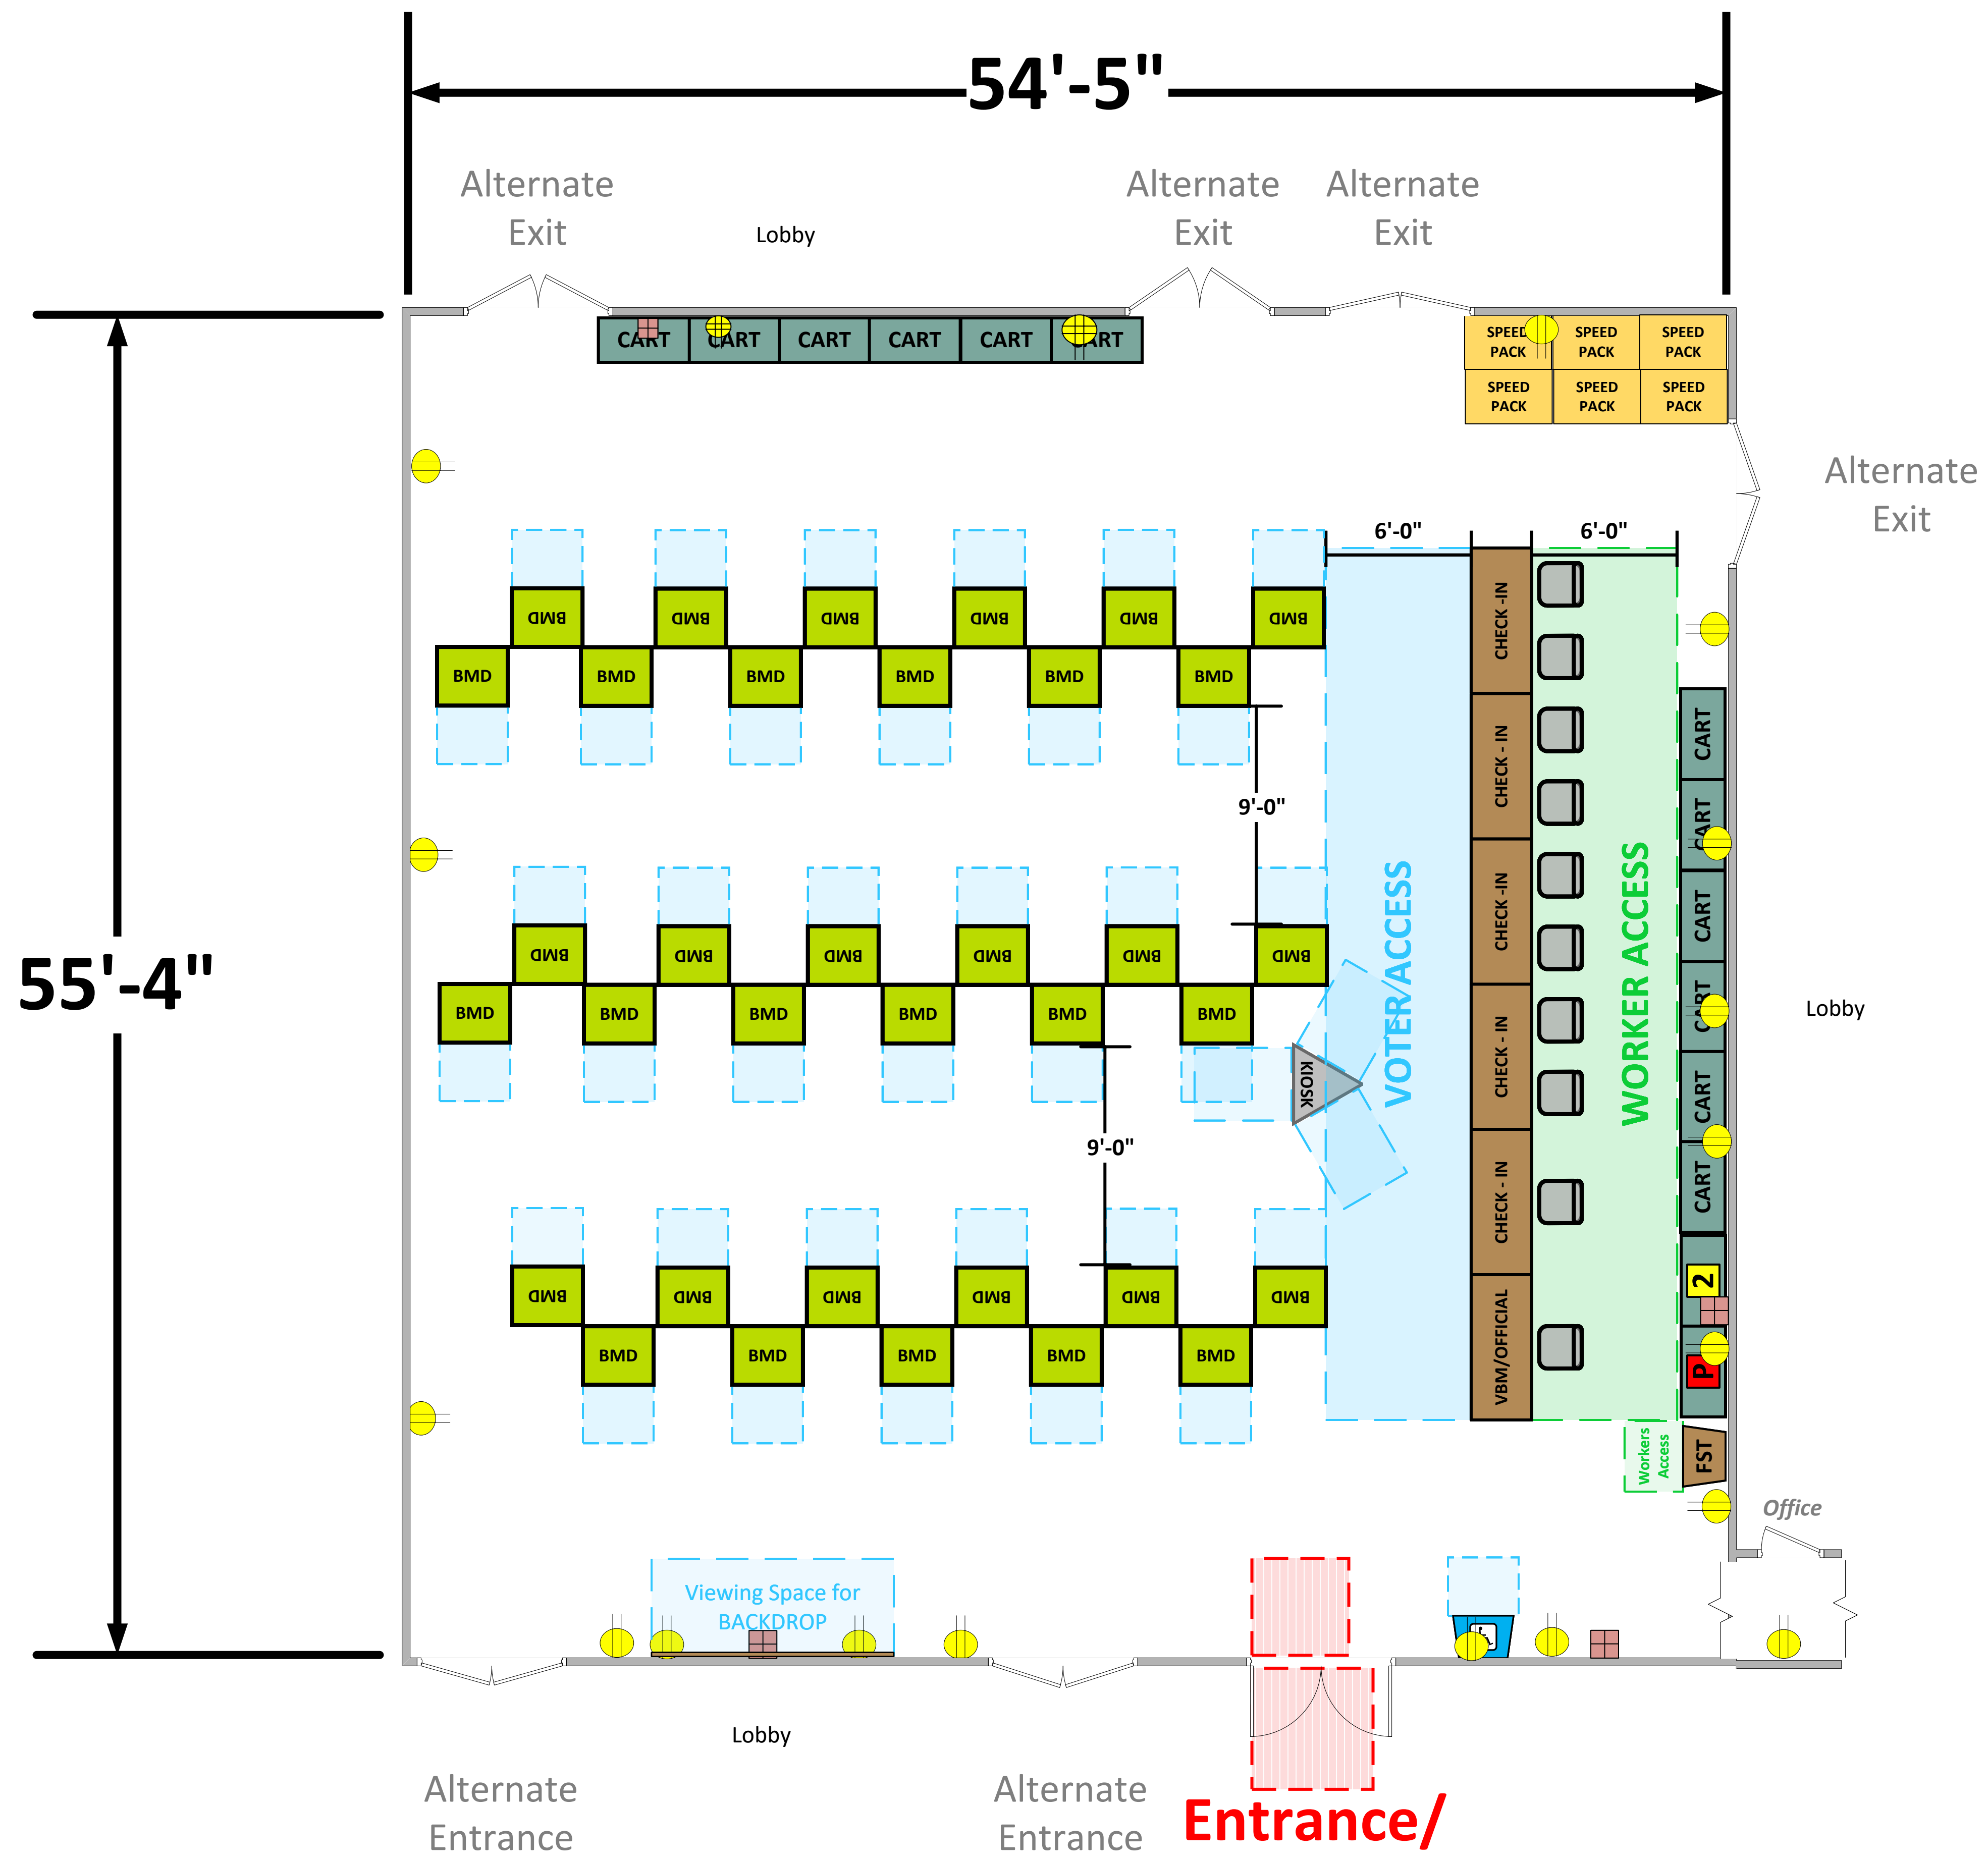

Tom Bradley Ballroom (3,011 Usable Sq. Ft.)

LEGEND

Room Size	Dimension: 54'5" x 55'4"	Sq. Ft: 3,011
Number of BMDs	35	
POWER OUTLET		
PROTRUDING OBJECT		
Do Not Block Area		

TITLE
**Tom Bradley International Hall
VCID 13788**

Each chair at a CHECK-IN station equals one ePollbook

Equipment By: Carlos Montejano	Date: 1/26/2024
Skeleton Drawn By: Anthony Gonzalez	Date: 1/24/2024
Scale: 1/4" inches = 1' Ft.	