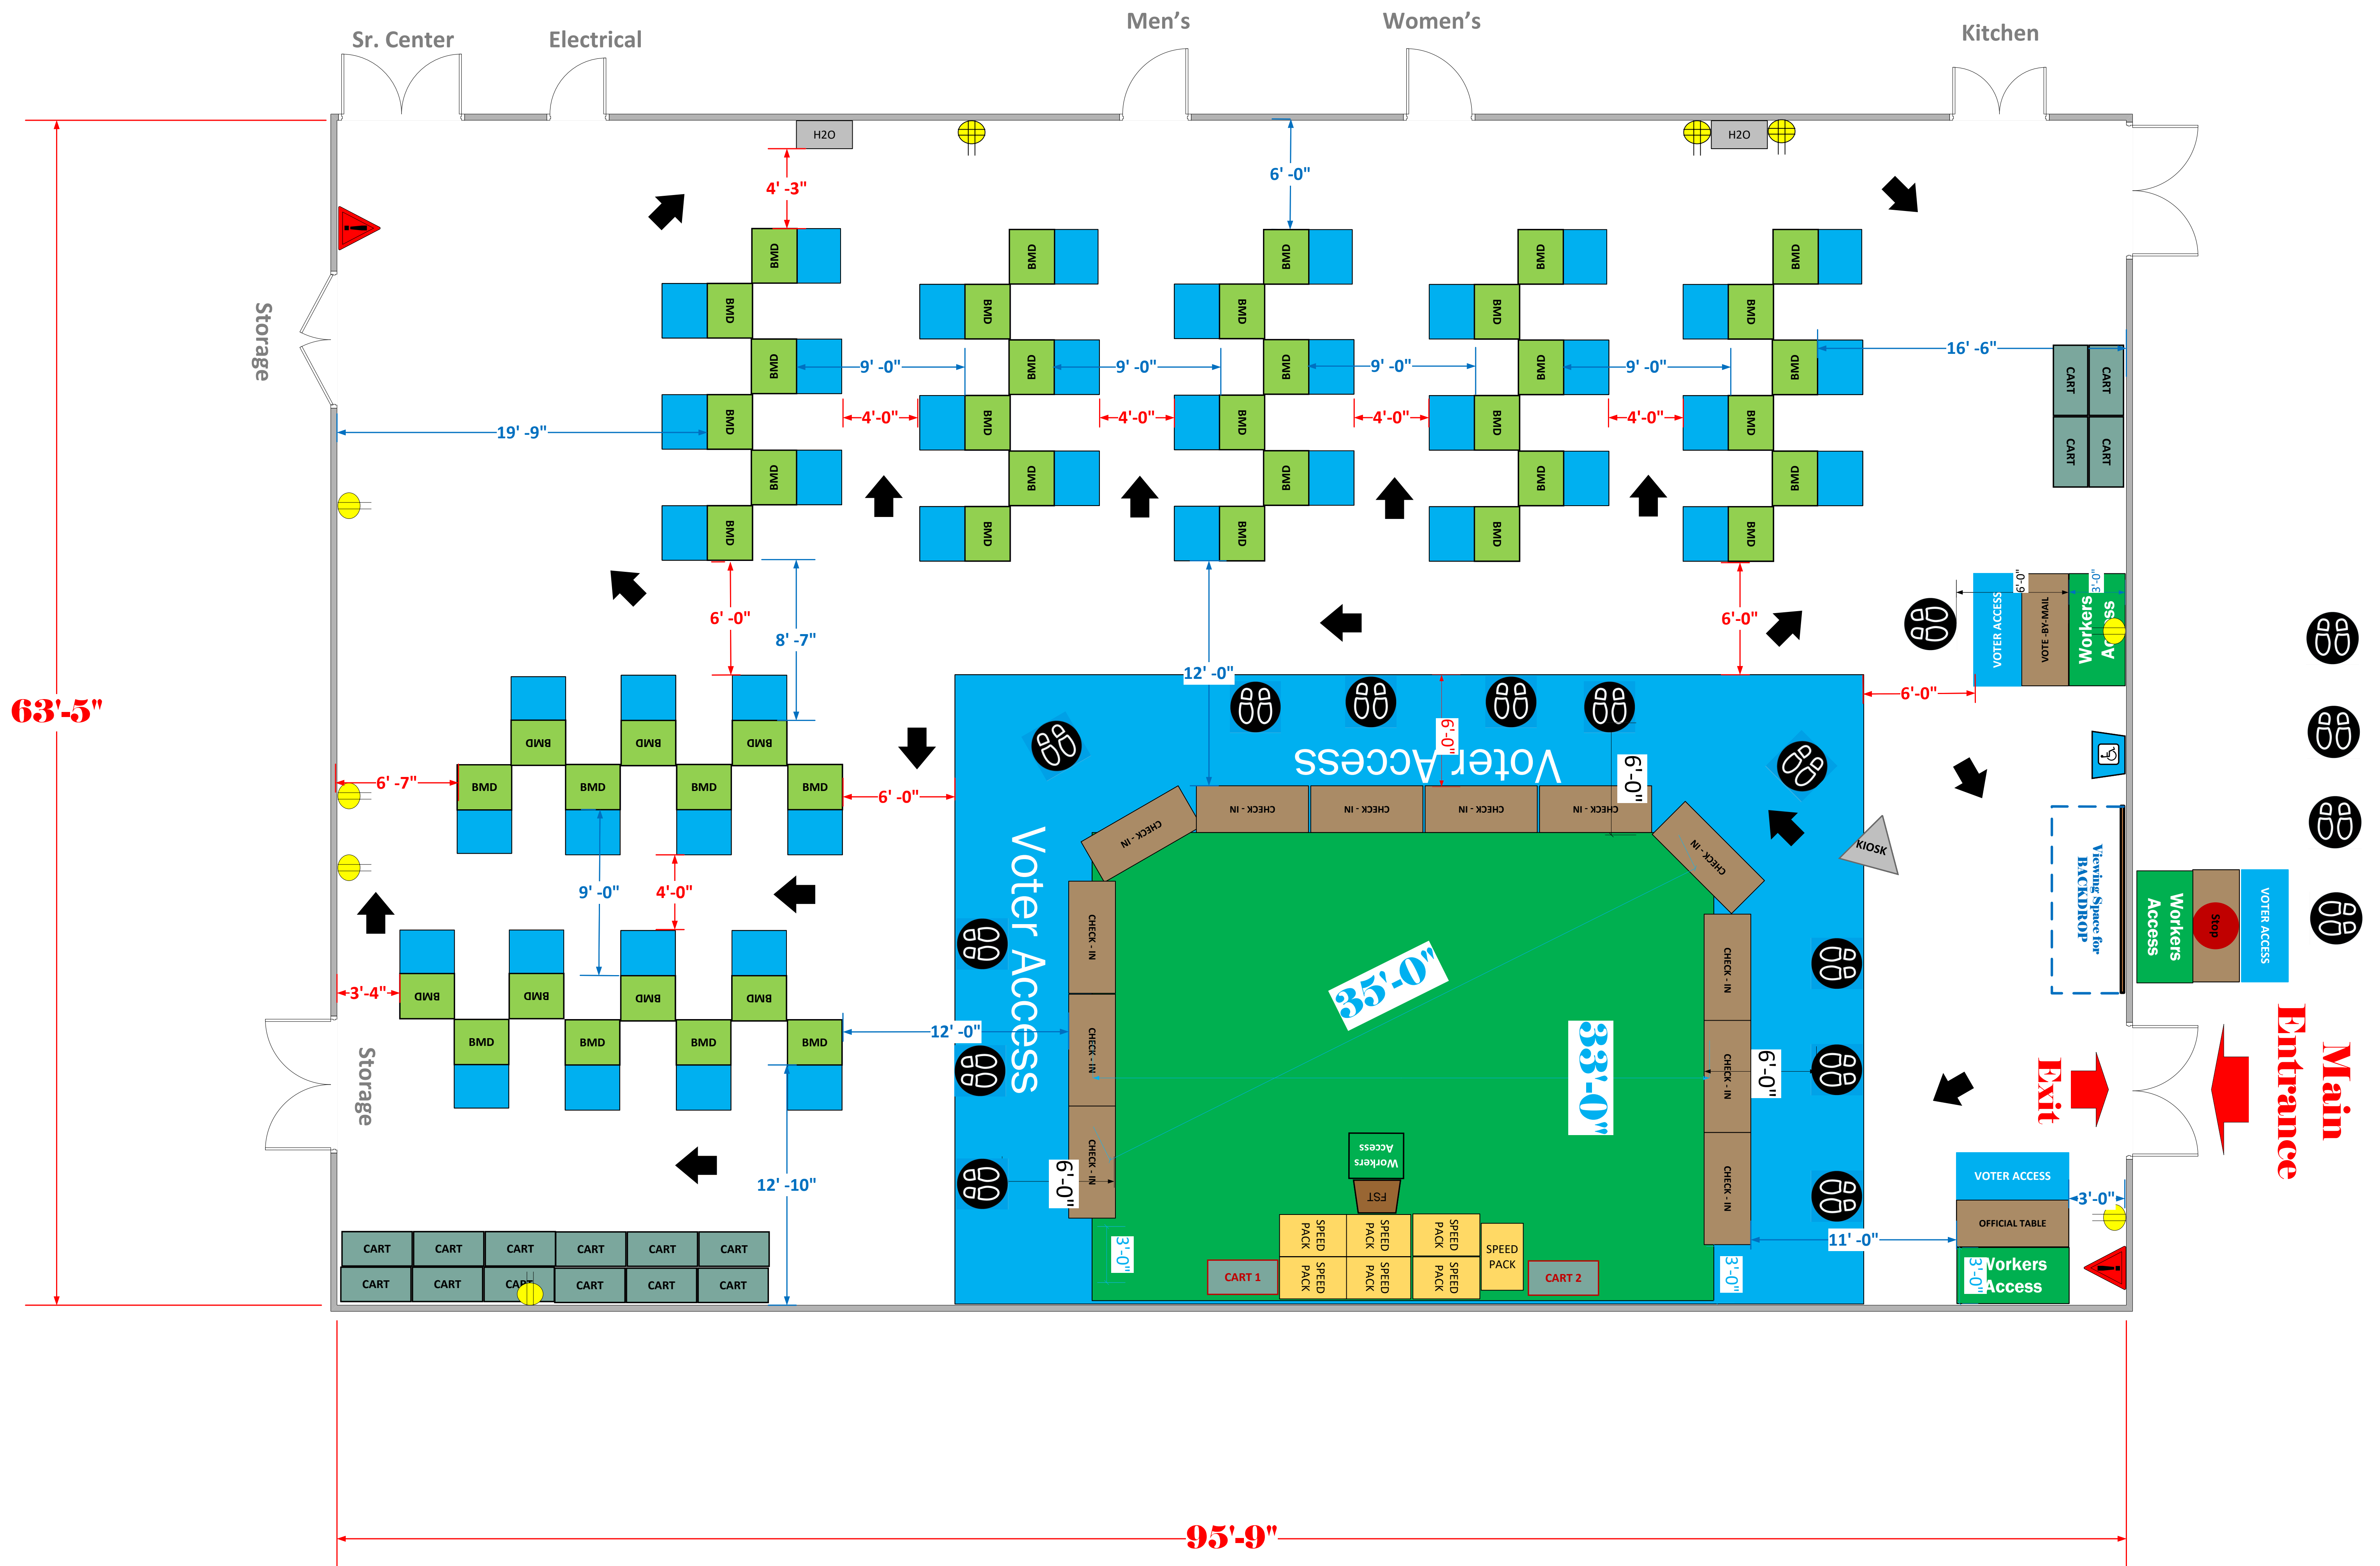

Gymnasium (6072 Sq. Ft)

LEGEND

Room Size	Dimension: 63' x 95'	Sq. Ft: 6,072
EPB	Primary: 12	Secondary: Pending
BMD	Total: 45	Actual: 45
Circuits	Total: Pending	Usable: Pending
Floor Decals	⊗	
BALLOT MARKING DEVICE	BMD	
CHECK IN TABLE	CHECK-IN	
BMD CART	CART	
BACKDROP	Viewing Space for BACKDROP	
KIOSK	KIOSK	
POWER OUTLET	⊕ ⊙ ⊖	
PROTRUDING OBJECT	⚠	
ROUTER	R	
POWER CORDS	— — — — —	

TITLE
**South El Monte Community
Center VC #13815**

SCALE	1: 48
DRAWN BY	Roy Welch